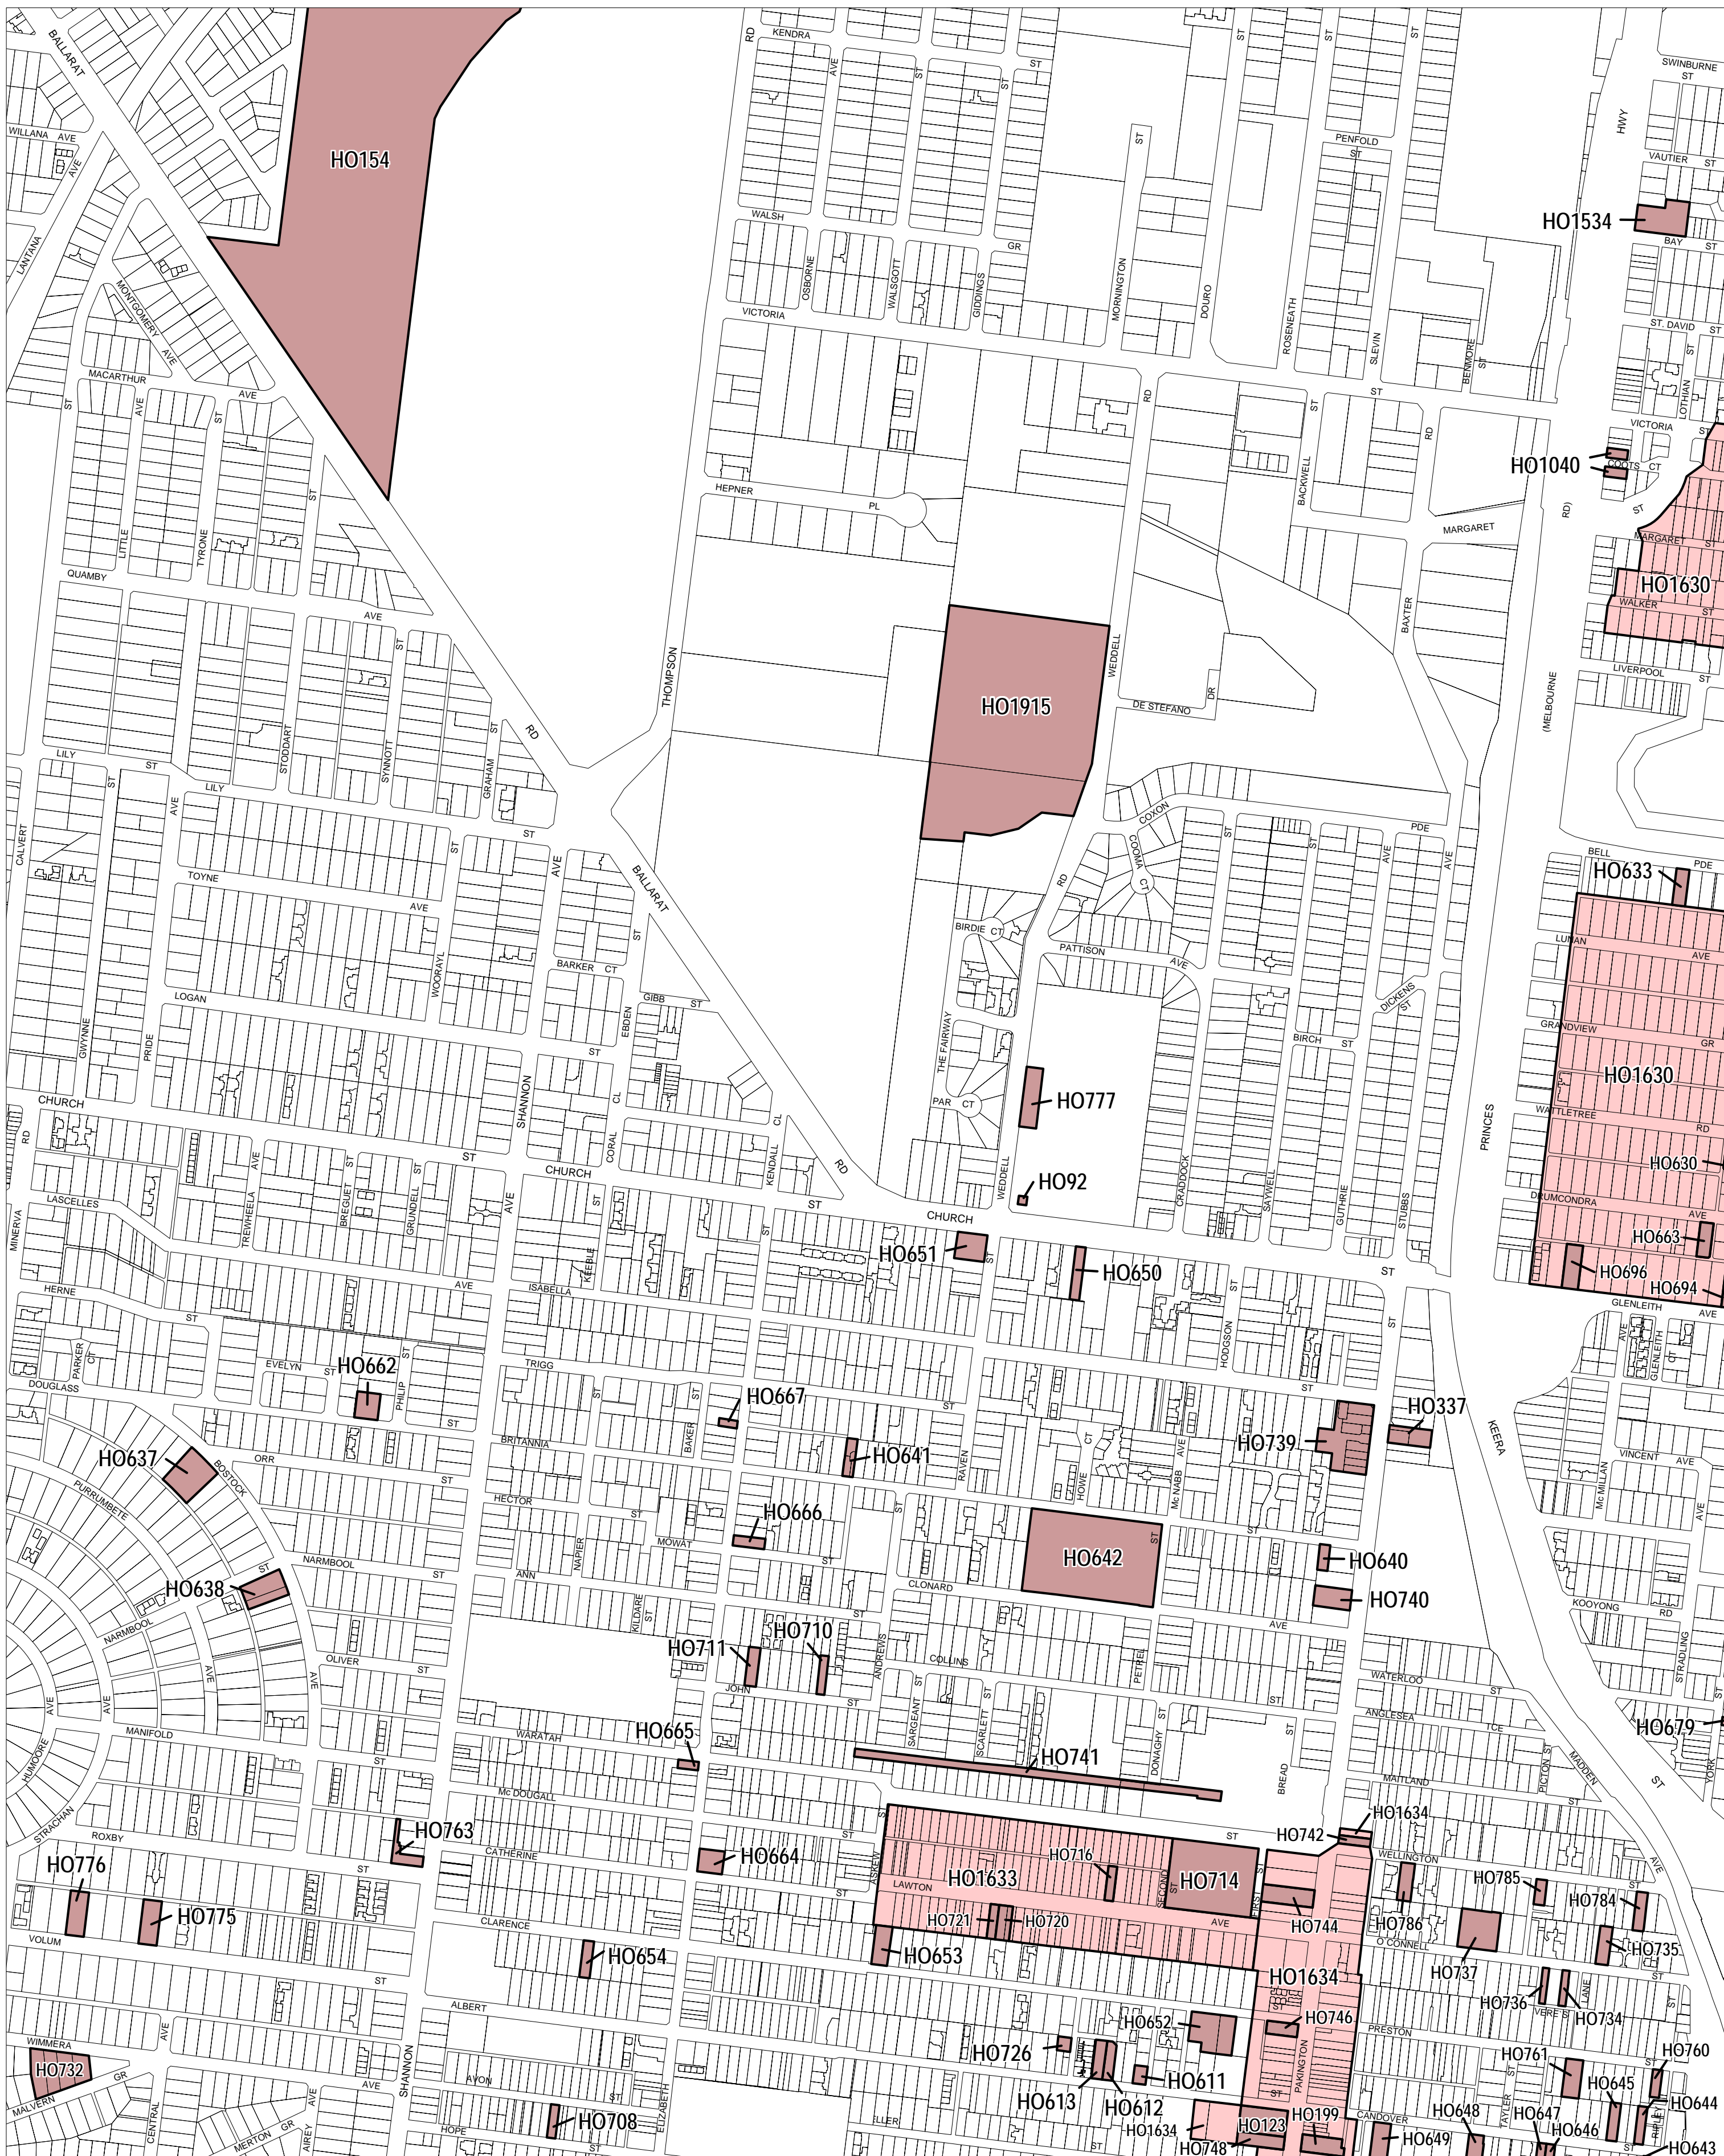

GREATER GEELONG PLANNING SCHEME - LOCAL PROVISION

Overlays

- HO Heritage Overlay

HERITAGE OVERLAY

INDEX TO ADJOINING METRIC SERIES MAP

AUSTRALIAN MAP GRID ZONE 55

Printed: 12/10/2009

AMENDMENT C183

MAP No 37HO