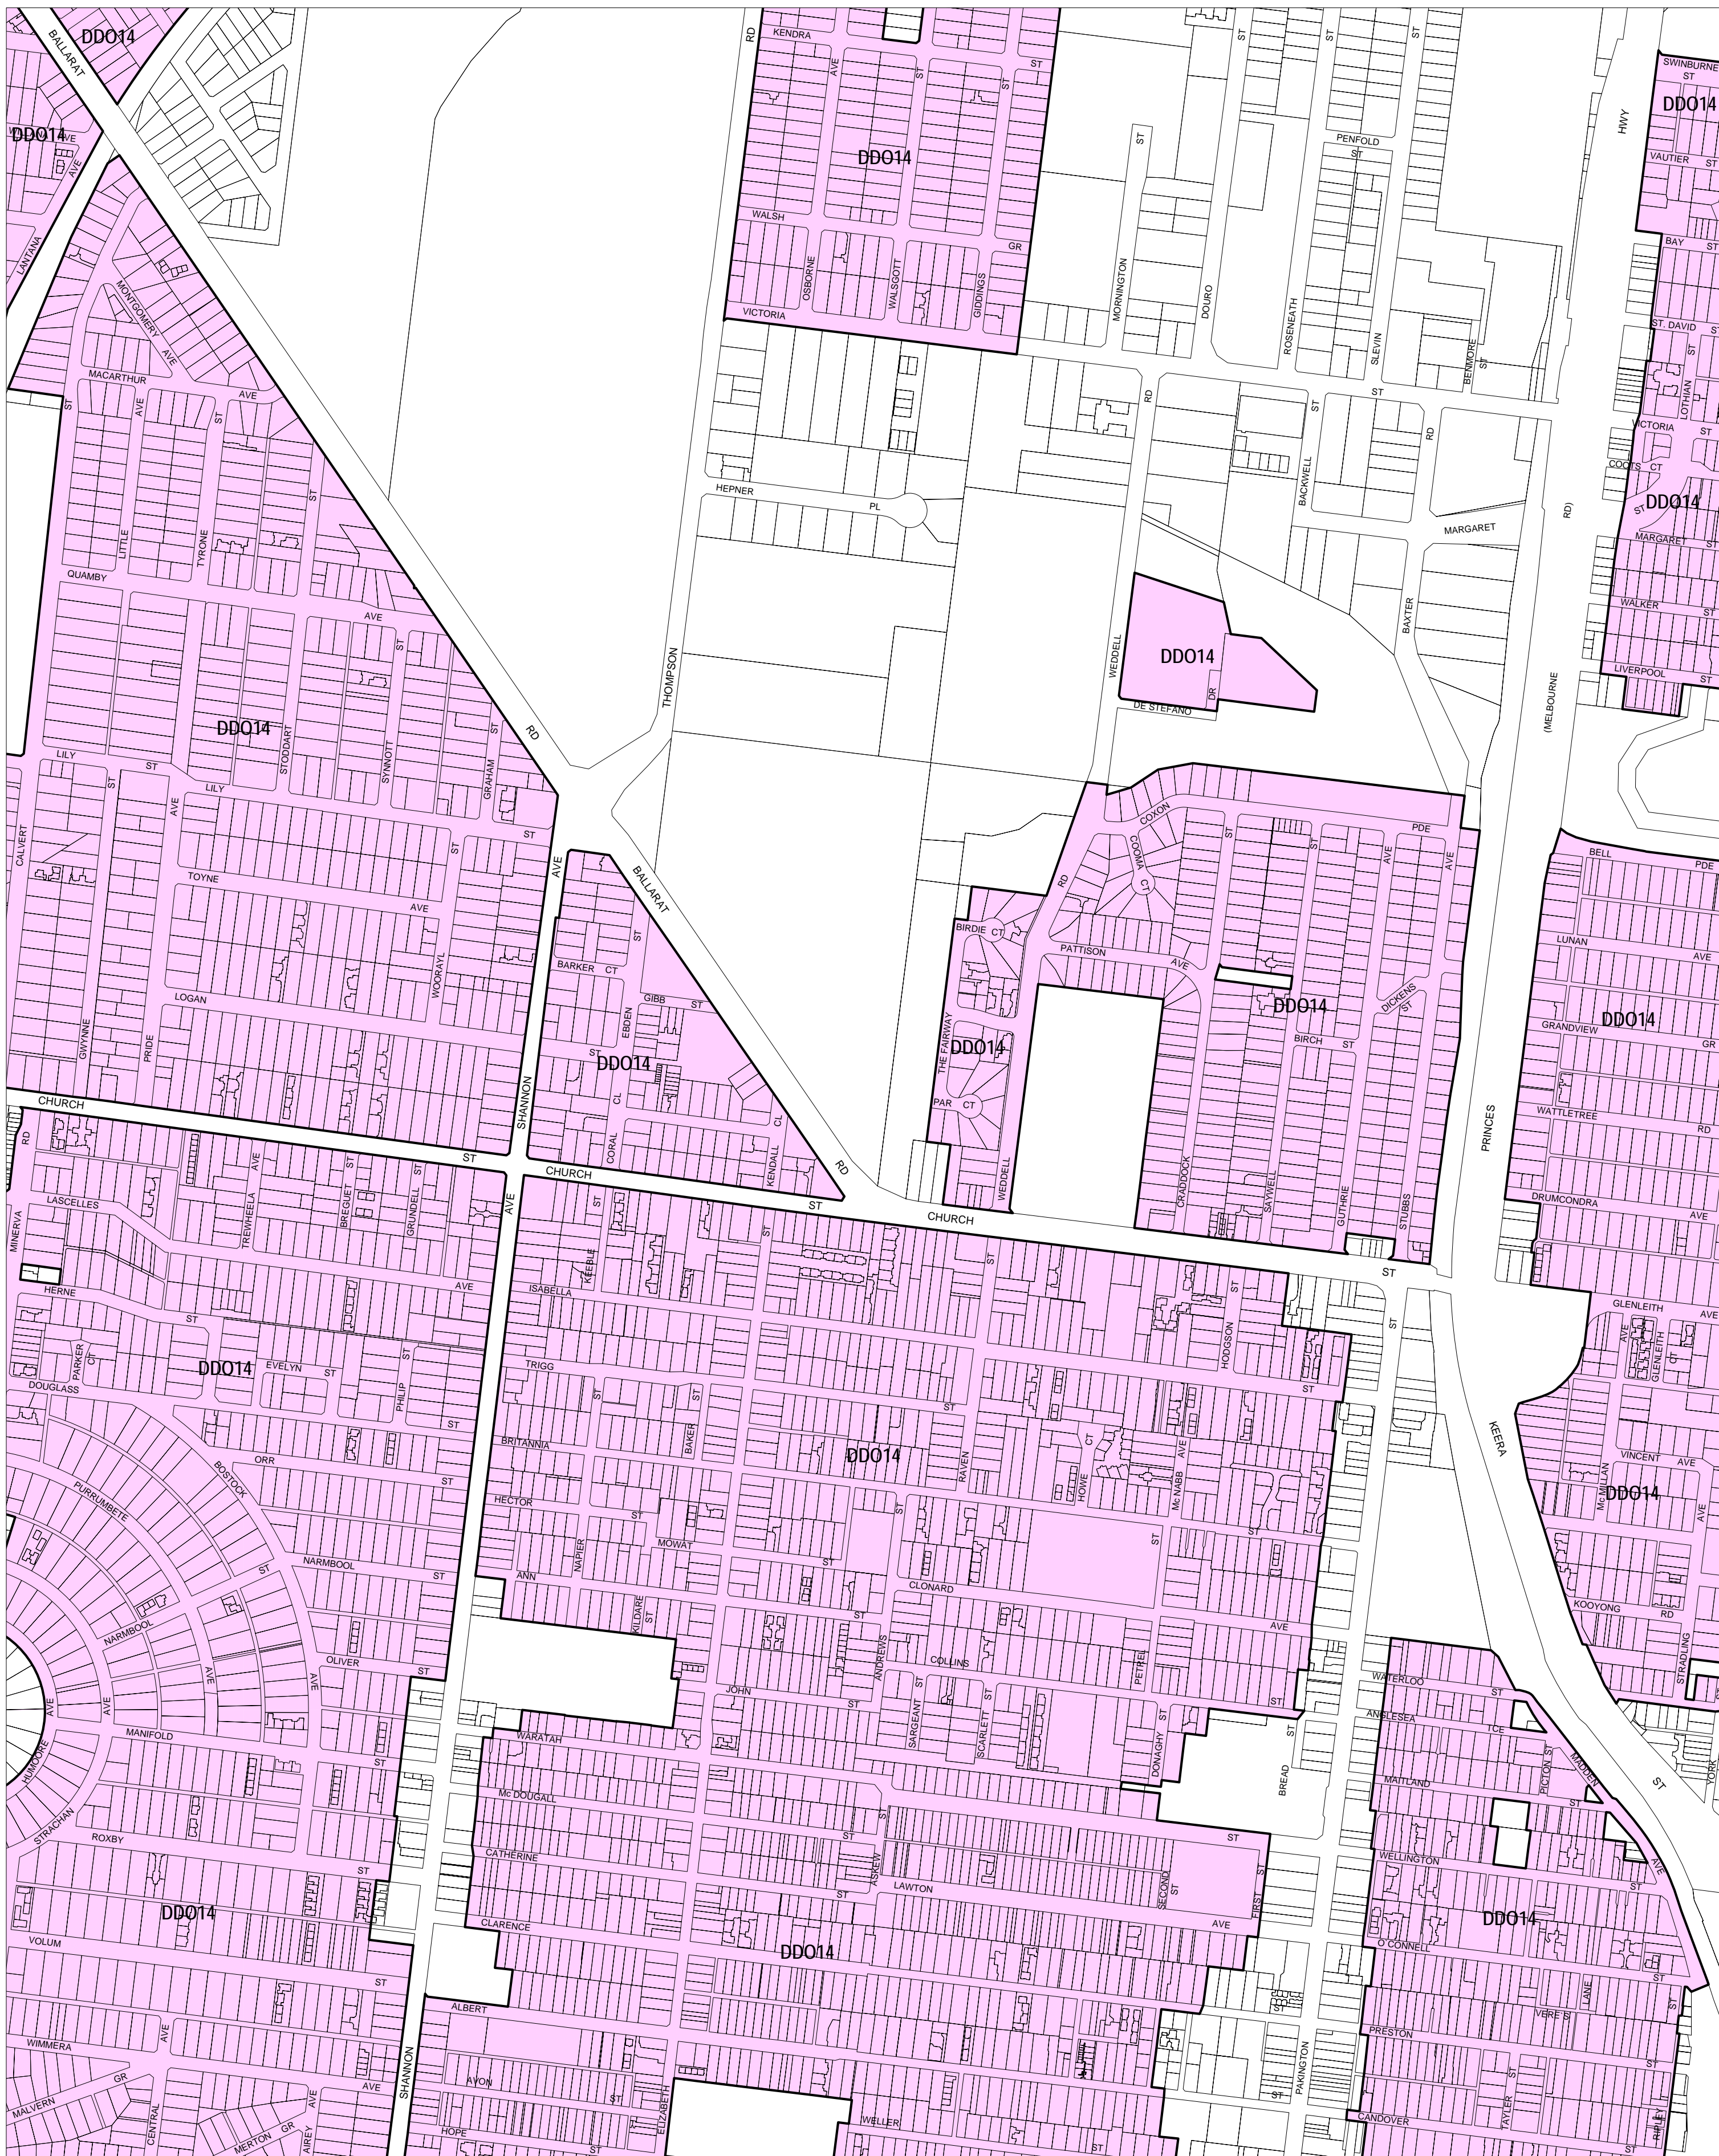

GREATER GEELONG PLANNING SCHEME - LOCAL PROVISION

Overlays
DDO14 Design and Development Overlay - Schedule 14

AUSTRALIAN MAP GRID ZONE 55

Printed: 24/7/2009

AMENDMENT C162

INDEX TO ADJOINING METRIC SERIES MAP