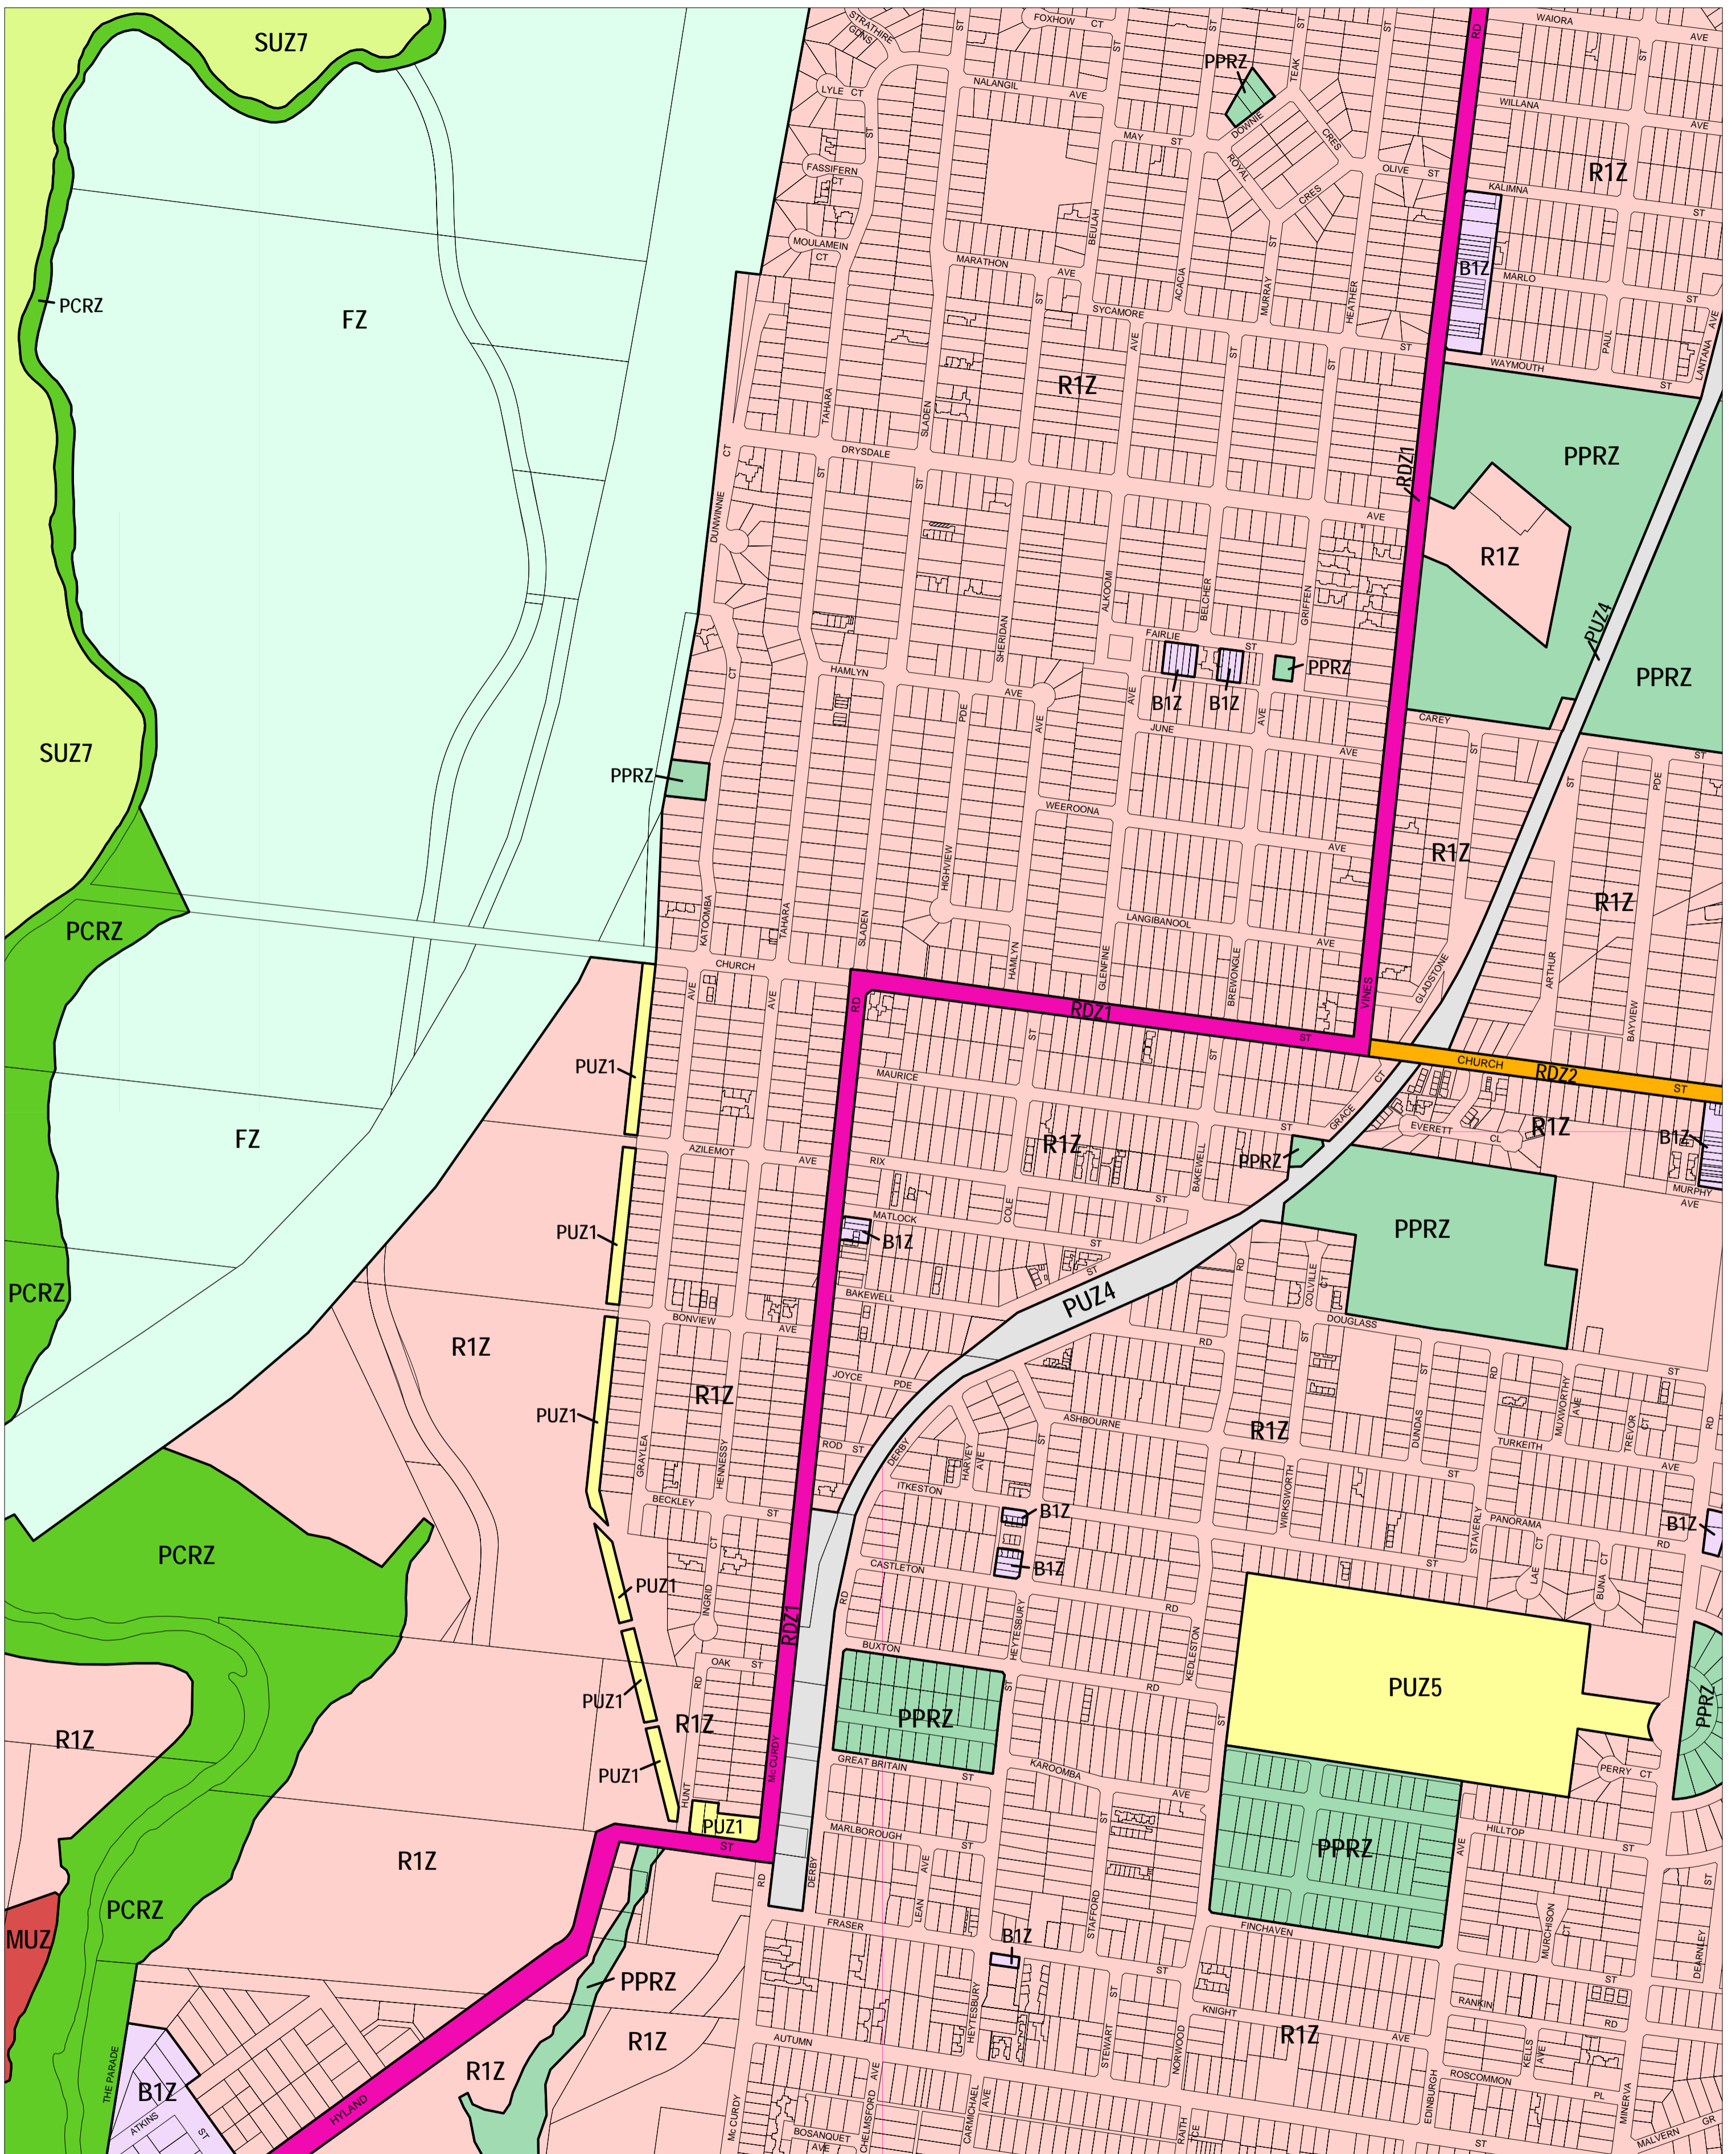

GREATER GEELONG PLANNING SCHEME - LOCAL PROVISION

Business	Road Zone - Category 2
B1Z Business 1 Zone	RDZ2 Road Zone - Category 2
B2Z Business 2 Zone	
Public Land	Residential
PCRZ Public Conservation And Resource Zone	R2Z Mixed Use Zone
PPRZ Public Park And Recreation Zone	R1Z Residential 1 Zone
PUZ2 Public Use Zone - Cemetery/Crematorium	Rural
PUZ1 Public Use Zone - Service And Utility	FZ Farming Zone
PUZ4 Public Use Zone - Transport	SUZ7 Special Use Zone - Schedule 7
RDZ1 Road Zone - Category 1