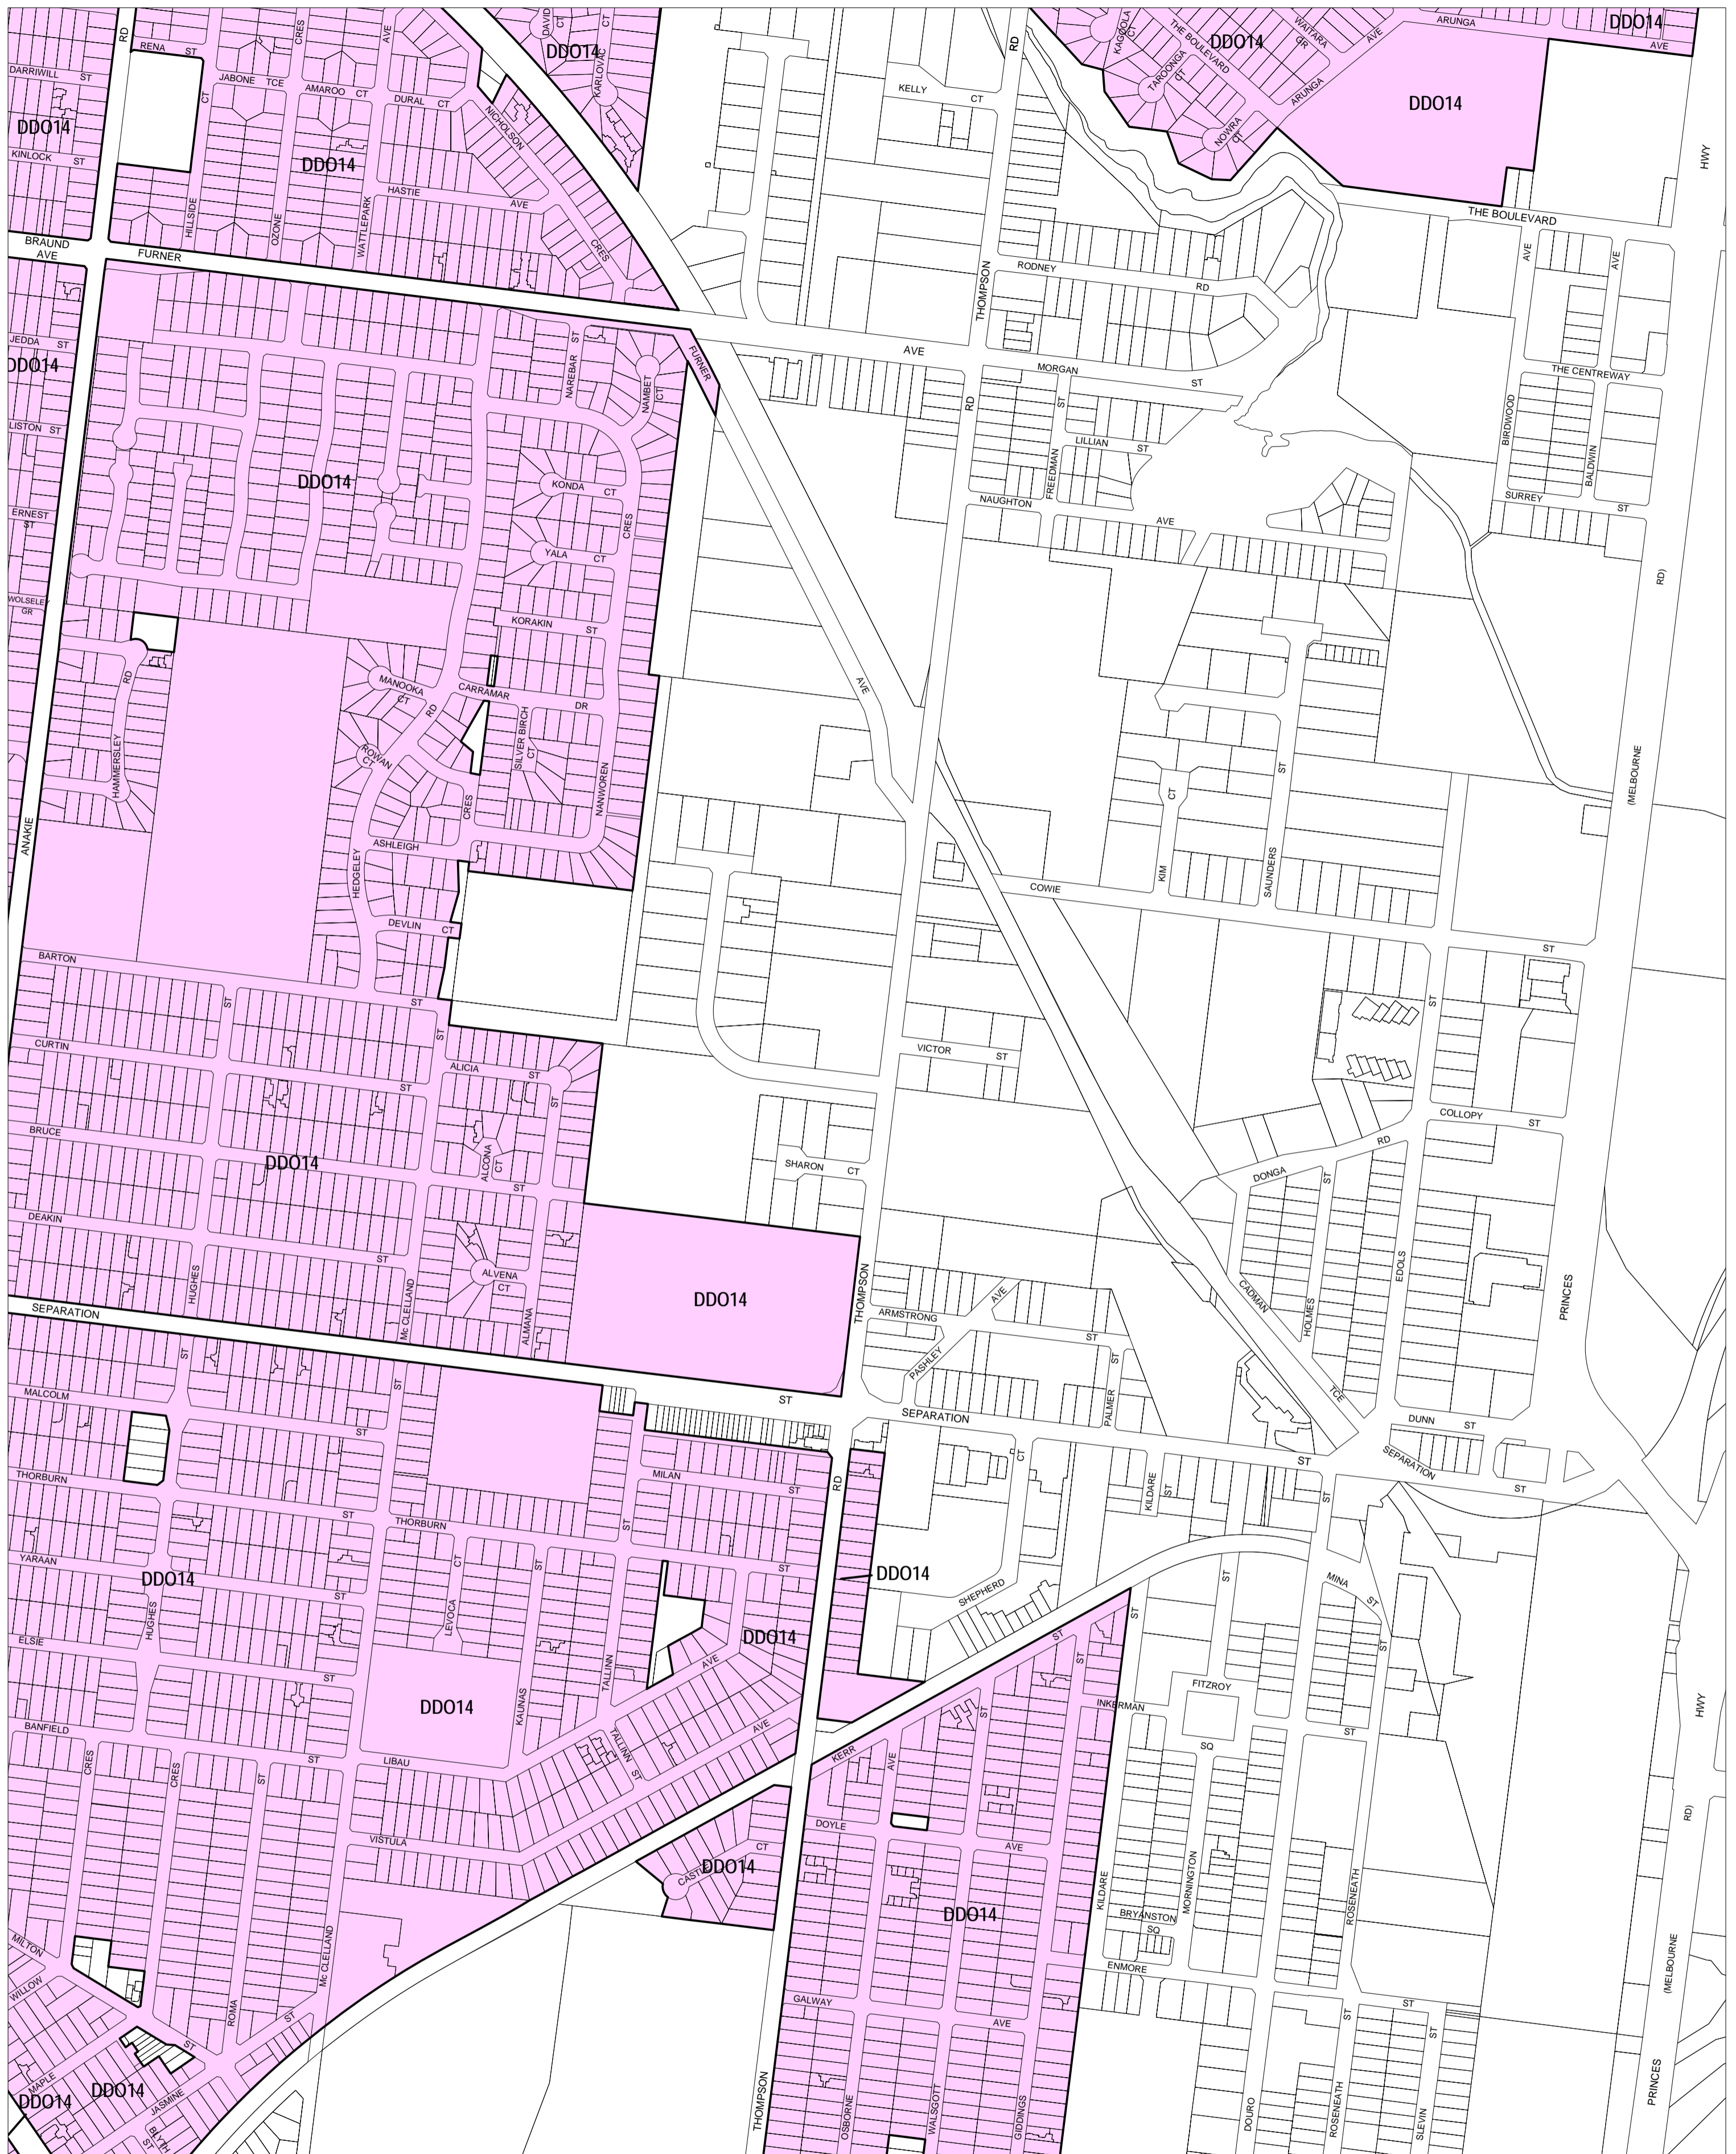

GREATER GEELONG PLANNING SCHEME - LOCAL PROVISION

Overlays
DDO14 Design and Development Overlay - Schedule 14

100 0 100 200 300 400 500 m
AUSTRALIAN MAP GRID ZONE 55

INDEX TO ADJOINING METRIC SERIES MAP

1	2	3	4
5	6	7	8
9	10	11	12
13	14	15	16
17	18	19	20
21	22	23	24
25	26	27	28
29	30	31	32
33	34	35	36
37	38	39	40

Victoria
The Place To Be

Printed: 18/6/2009

AMENDMENT C181