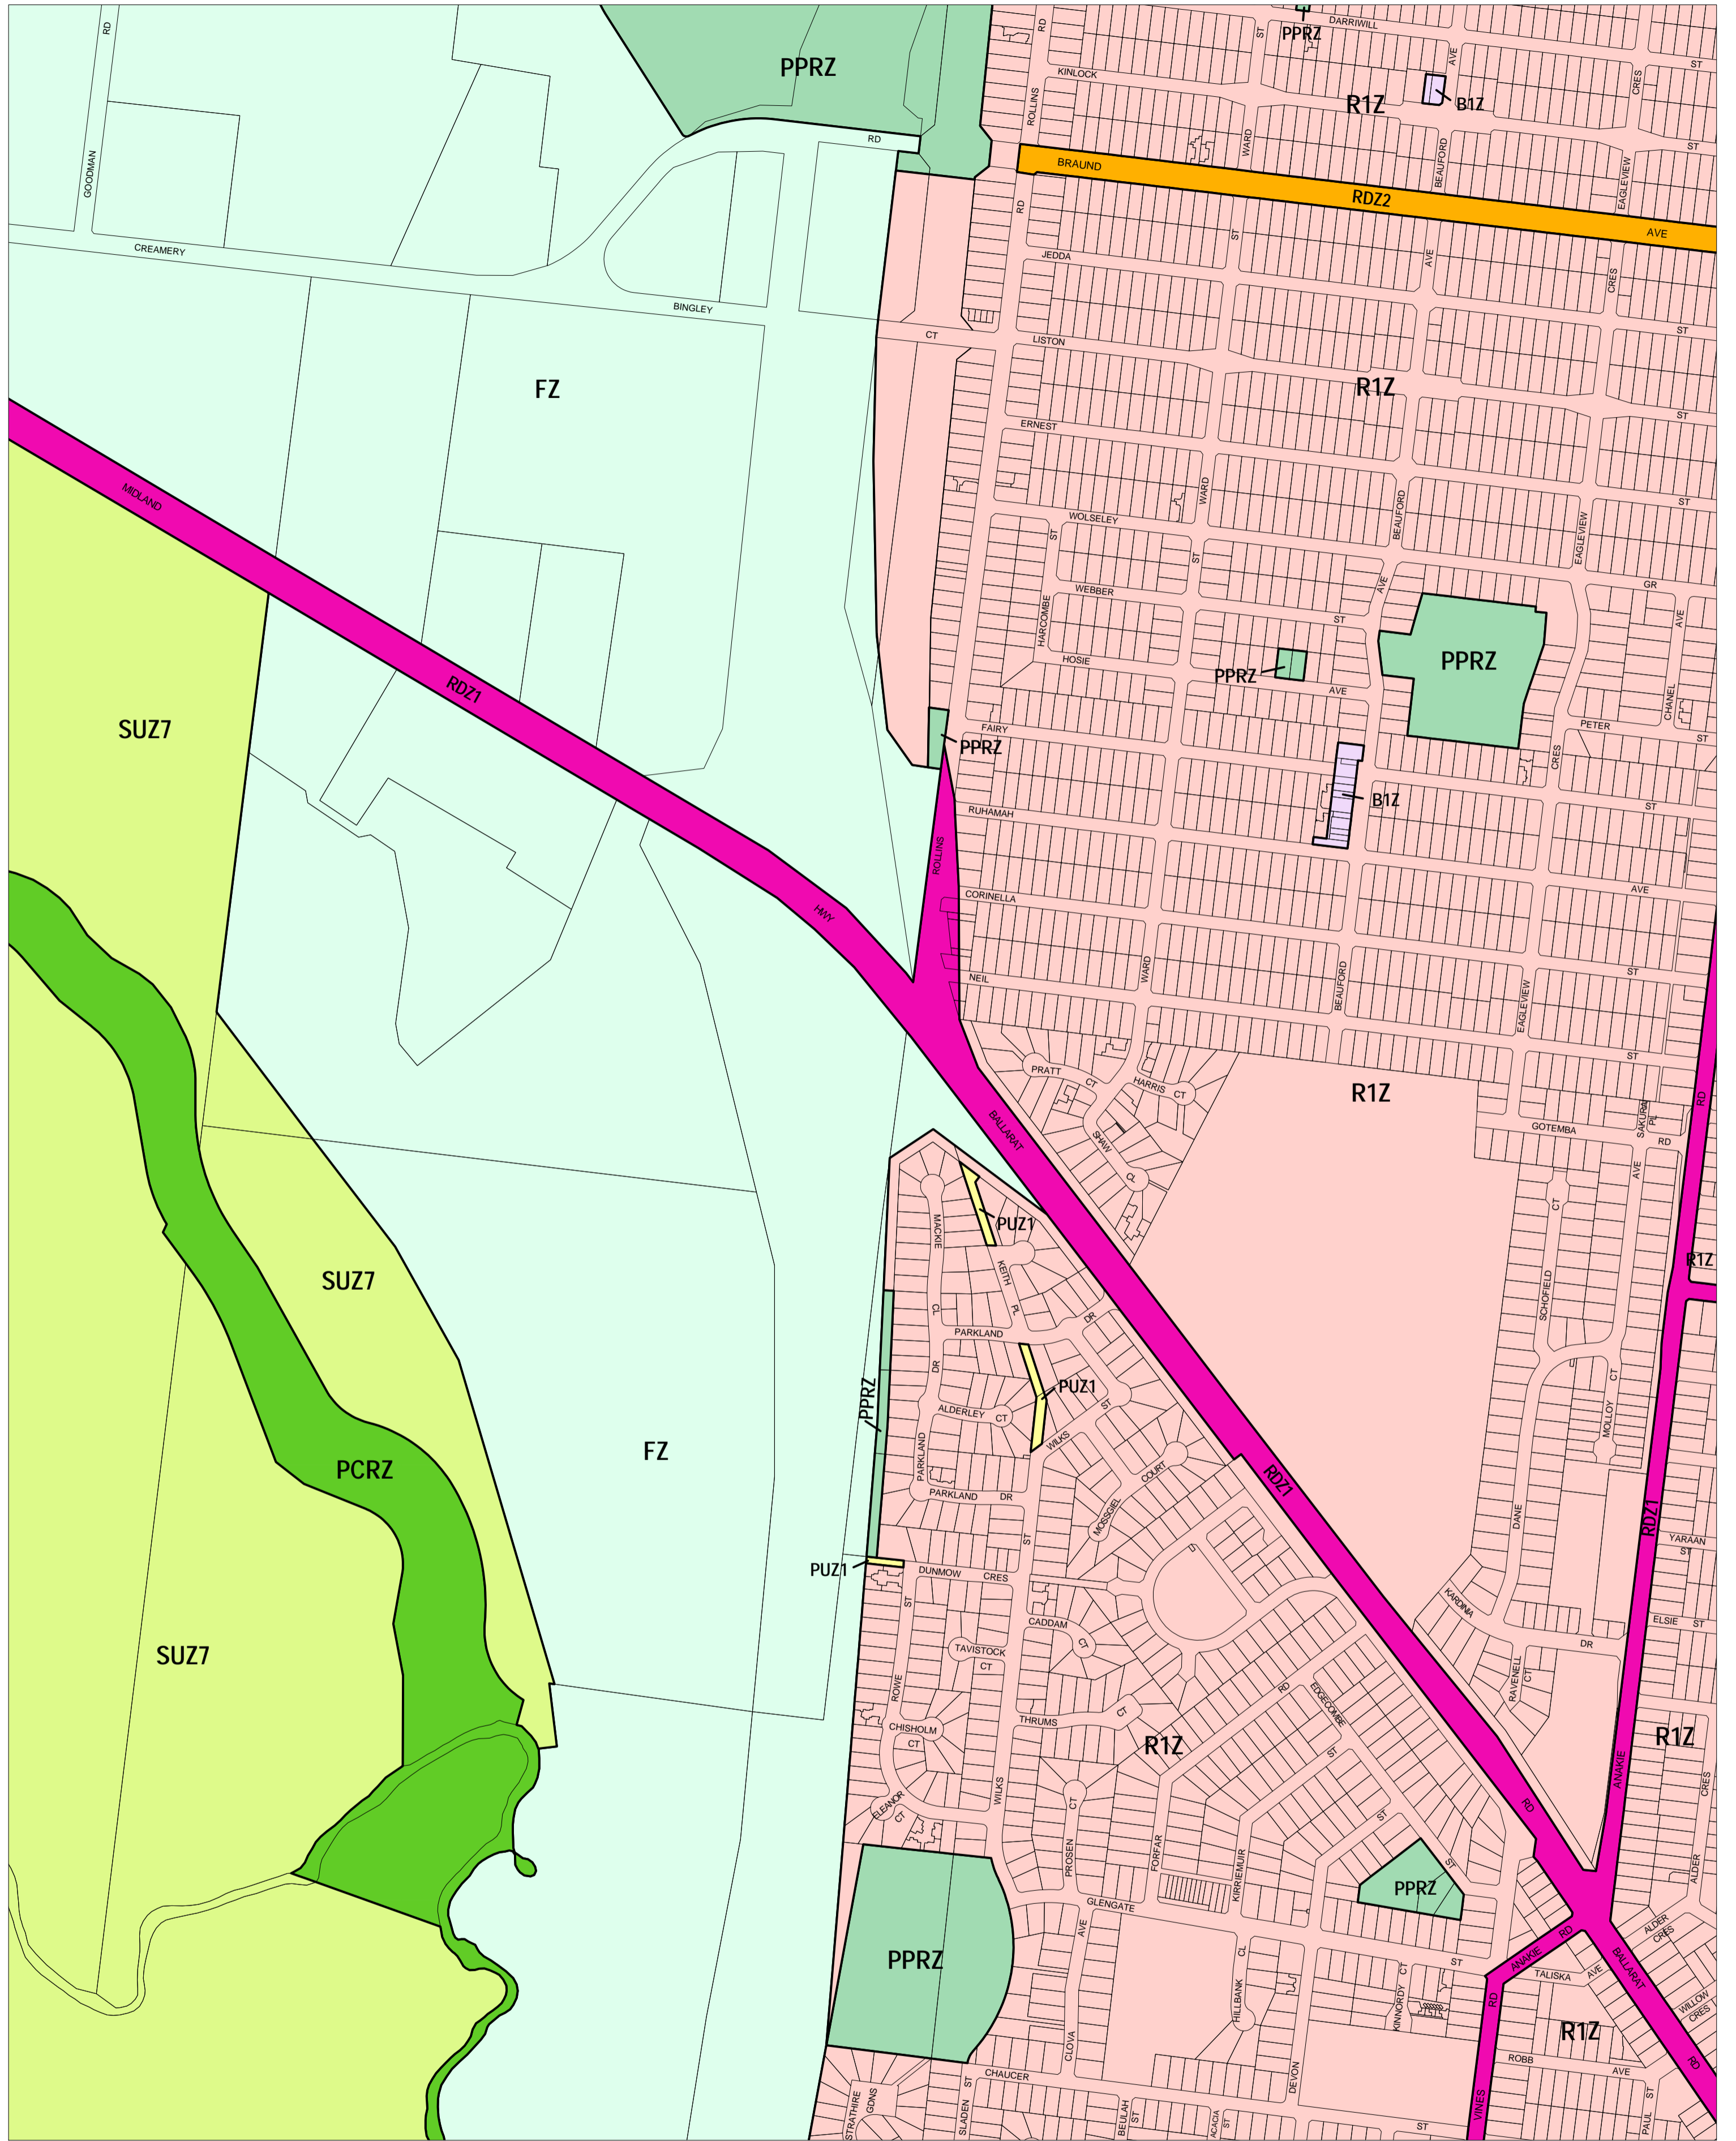

GREATER GEELONG PLANNING SCHEME - LOCAL PROVISION

Business		Rural	
B1Z	Business 1 Zone	FZ	Farming Zone
Public Land		Special Purpose	
PCRZ	Public Conservation And Resource Zone	SUZ7	Special Use Zone - Schedule 7
PPRZ	Public Park And Recreation Zone		
PUZ1	Public Use Zone - Service And Utility		
Road			
RDZ1	Road Zone - Category 1		
RDZ2	Road Zone - Category 2		
Residential			
R1Z	Residential 1 Zone		

Printed: 15/6/2007

AMENDMENT C130

ZONES

MAP No 32