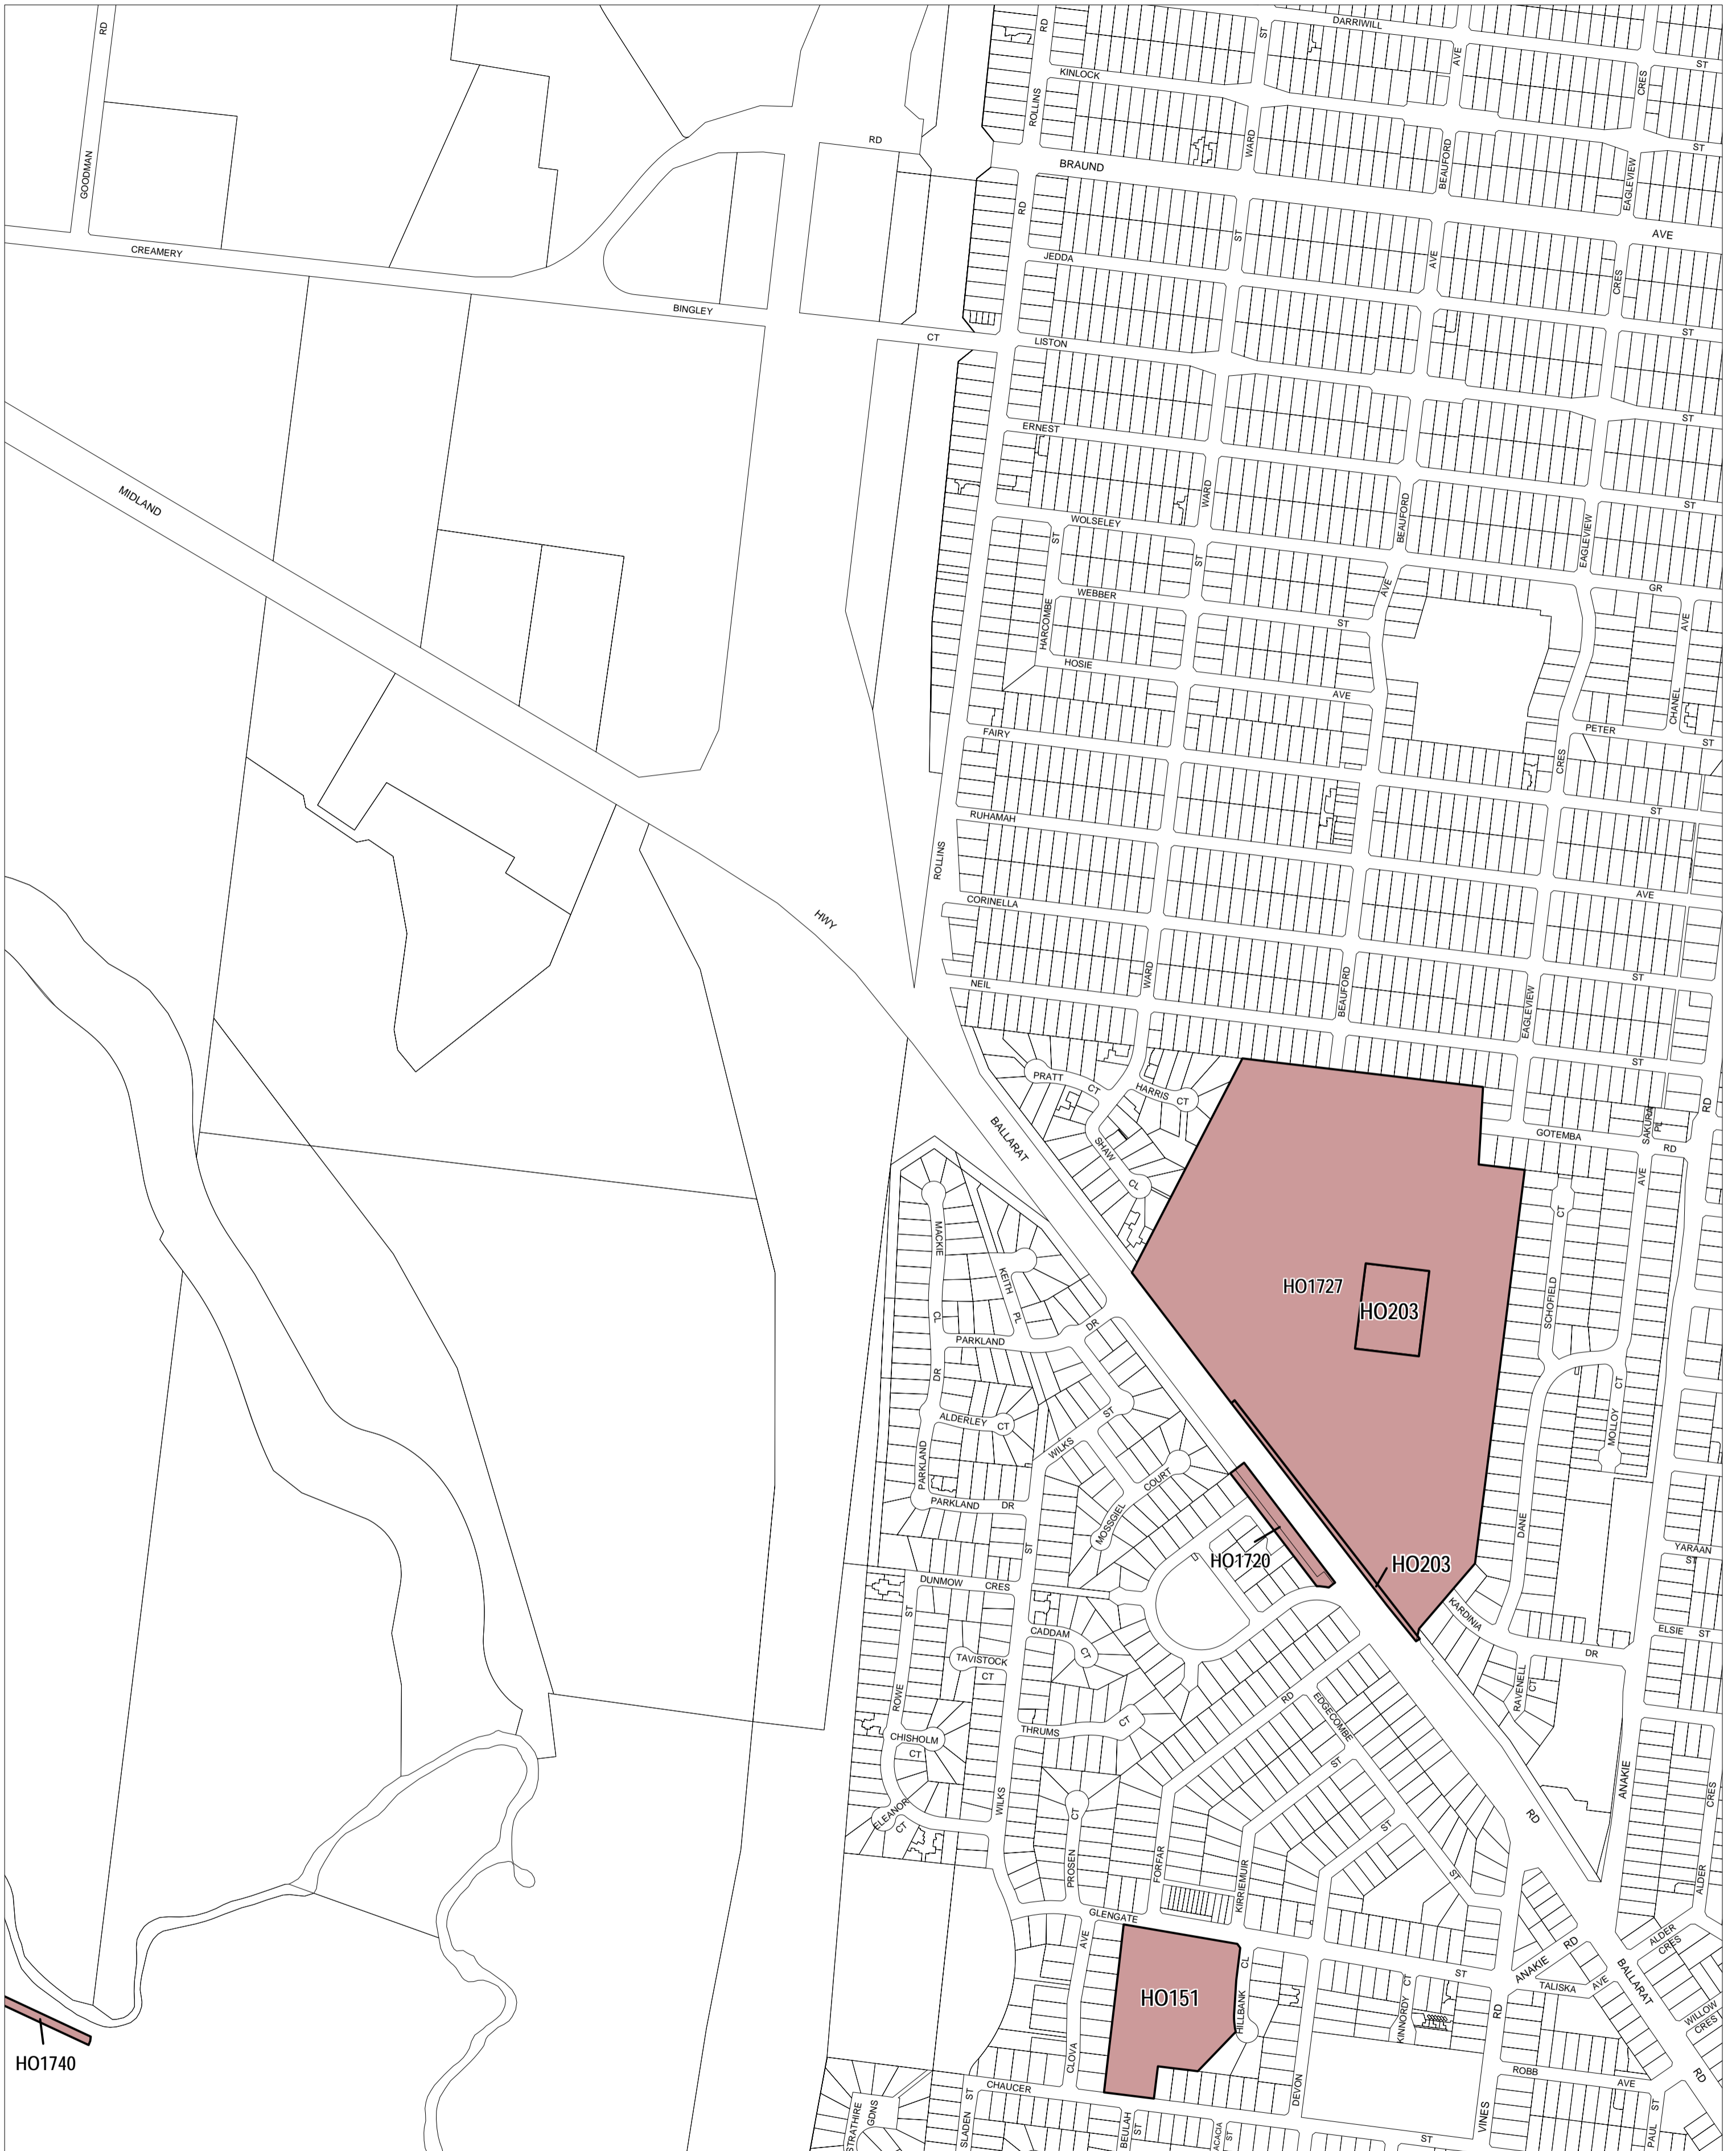

GREATER GEELONG PLANNING SCHEME - LOCAL PROVISION

Overlays
HO Heritage Overlay

Printed: 3/7/2009

AMENDMENT C145