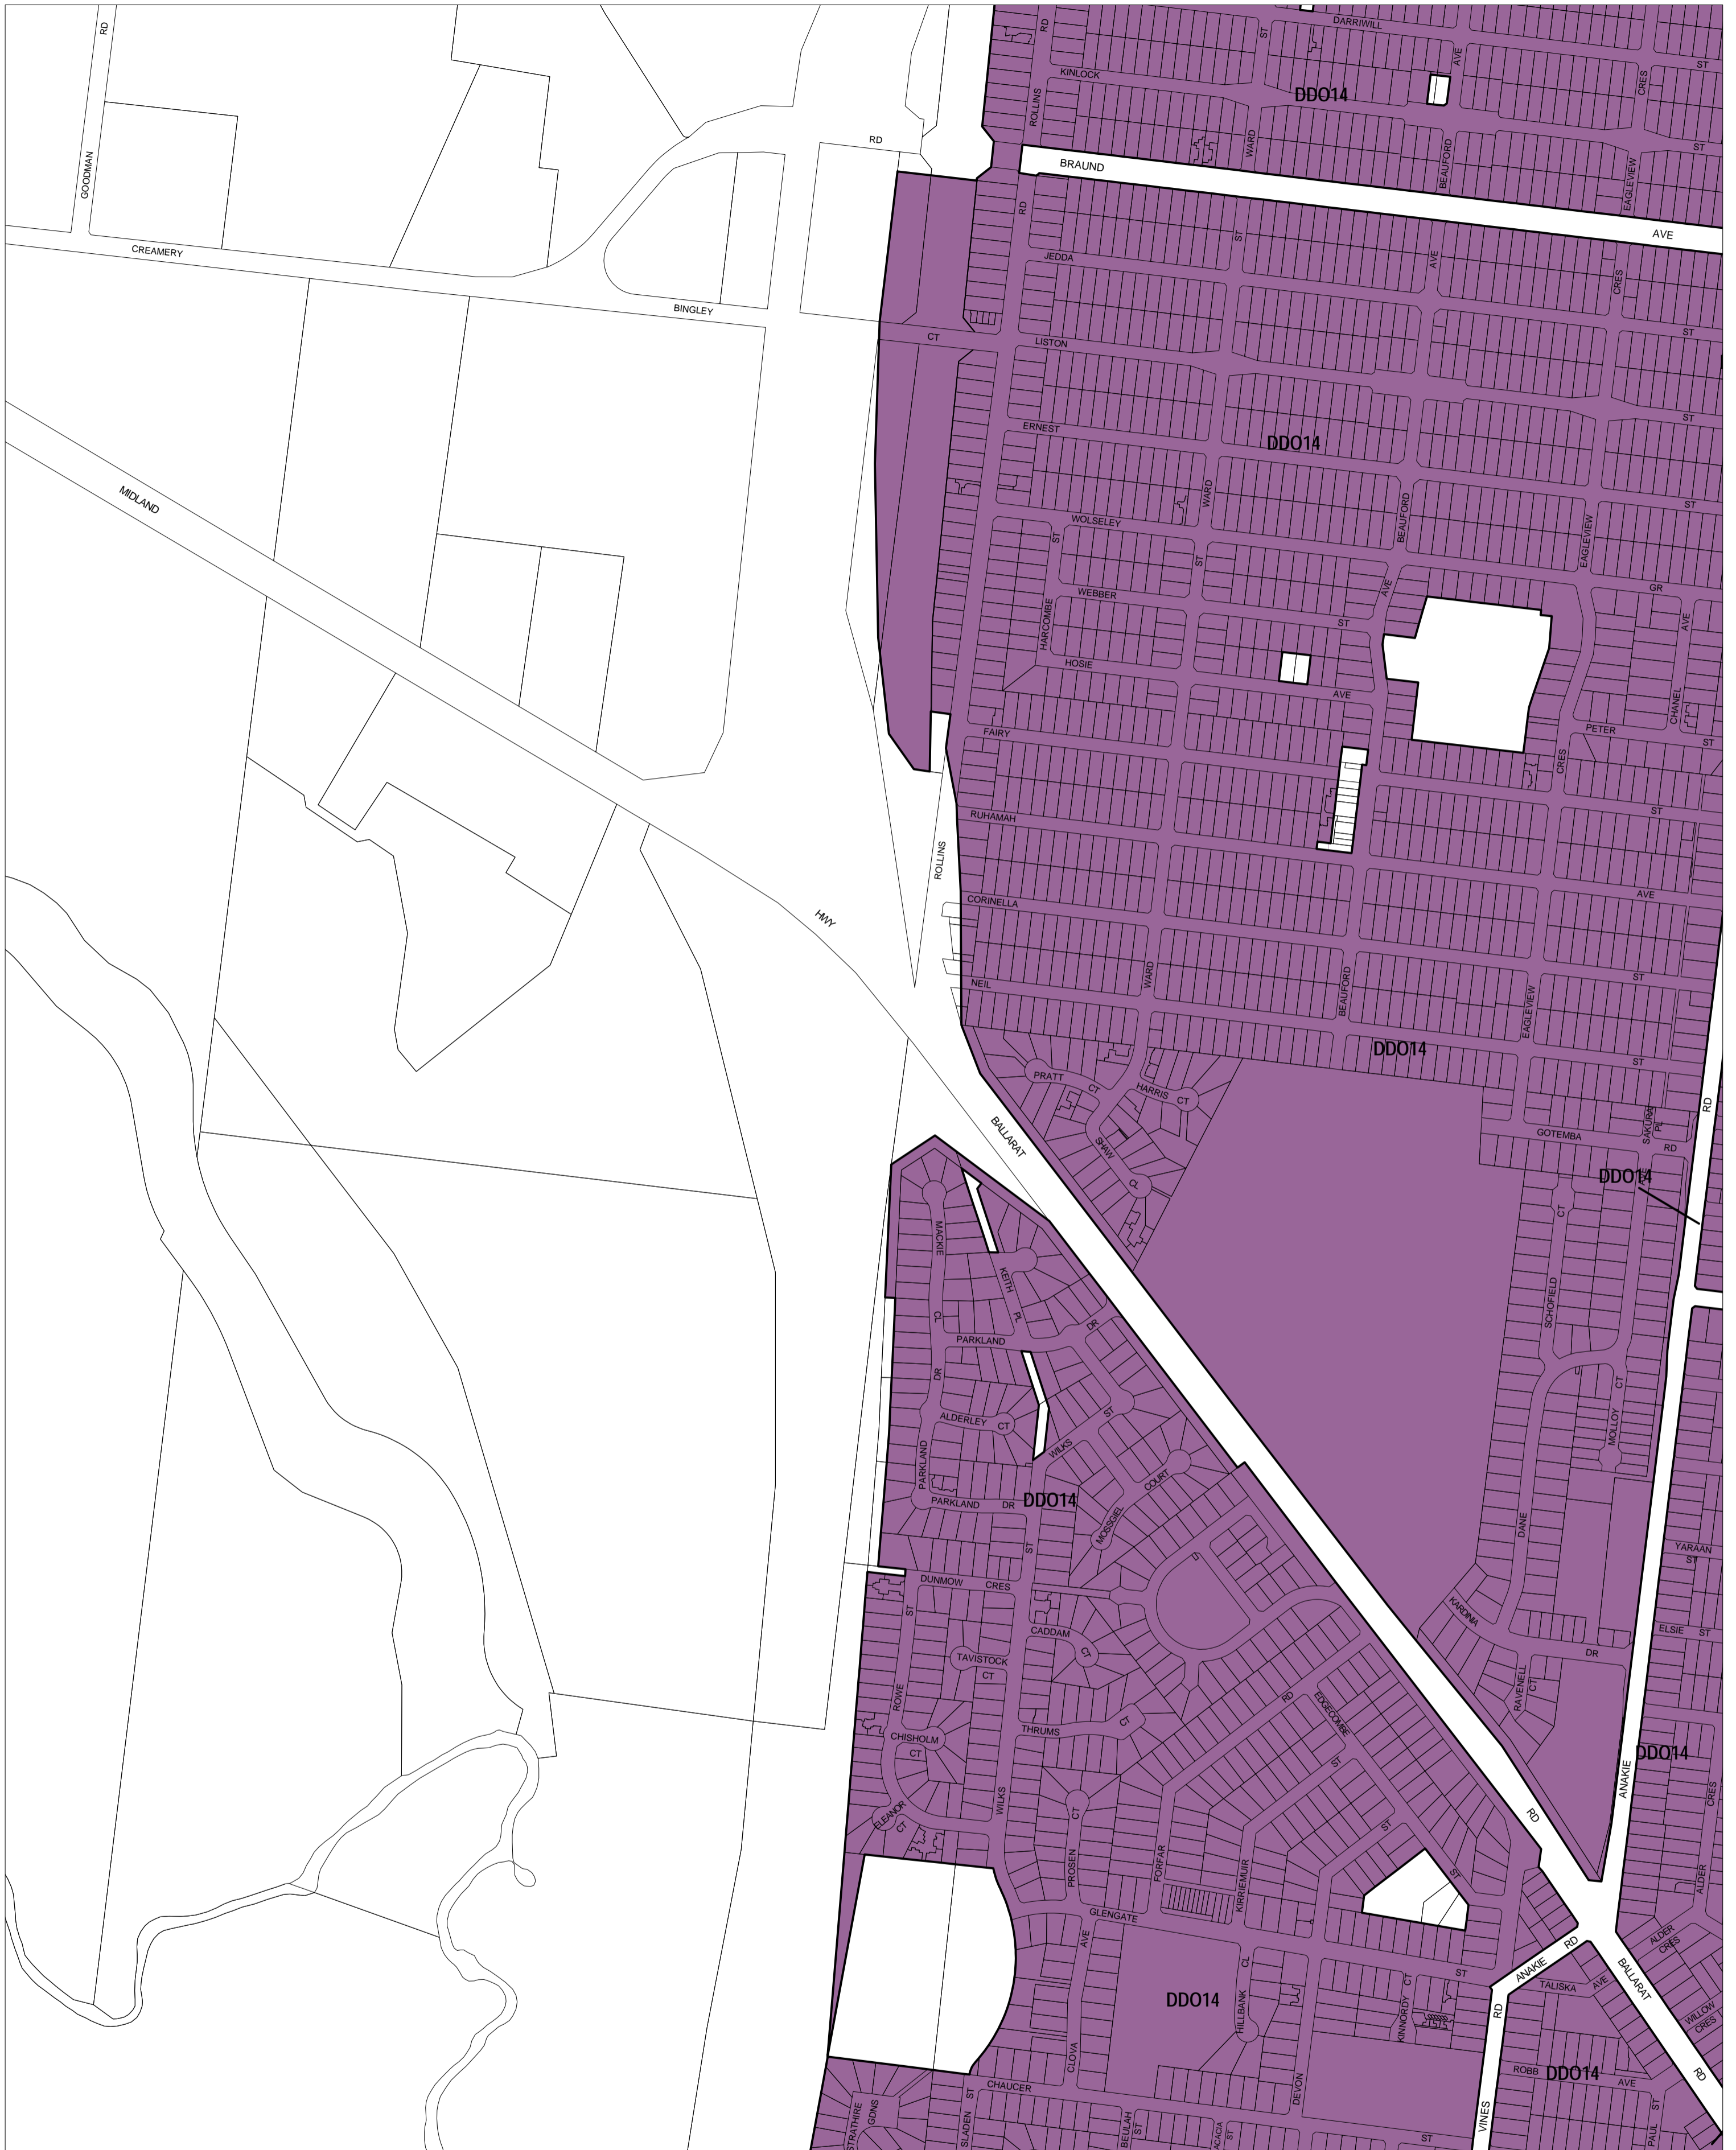

GREATER GEELONG PLANNING SCHEME - LOCAL PROVISION

Overlays
DDO14 Design And Development Overlay - Schedule 14

AUSTRALIAN MAP GRID ZONE 55

Printed: 18/6/2007

INDEX TO ADJOINING METRIC SERIES MAP

AMENDMENT C104