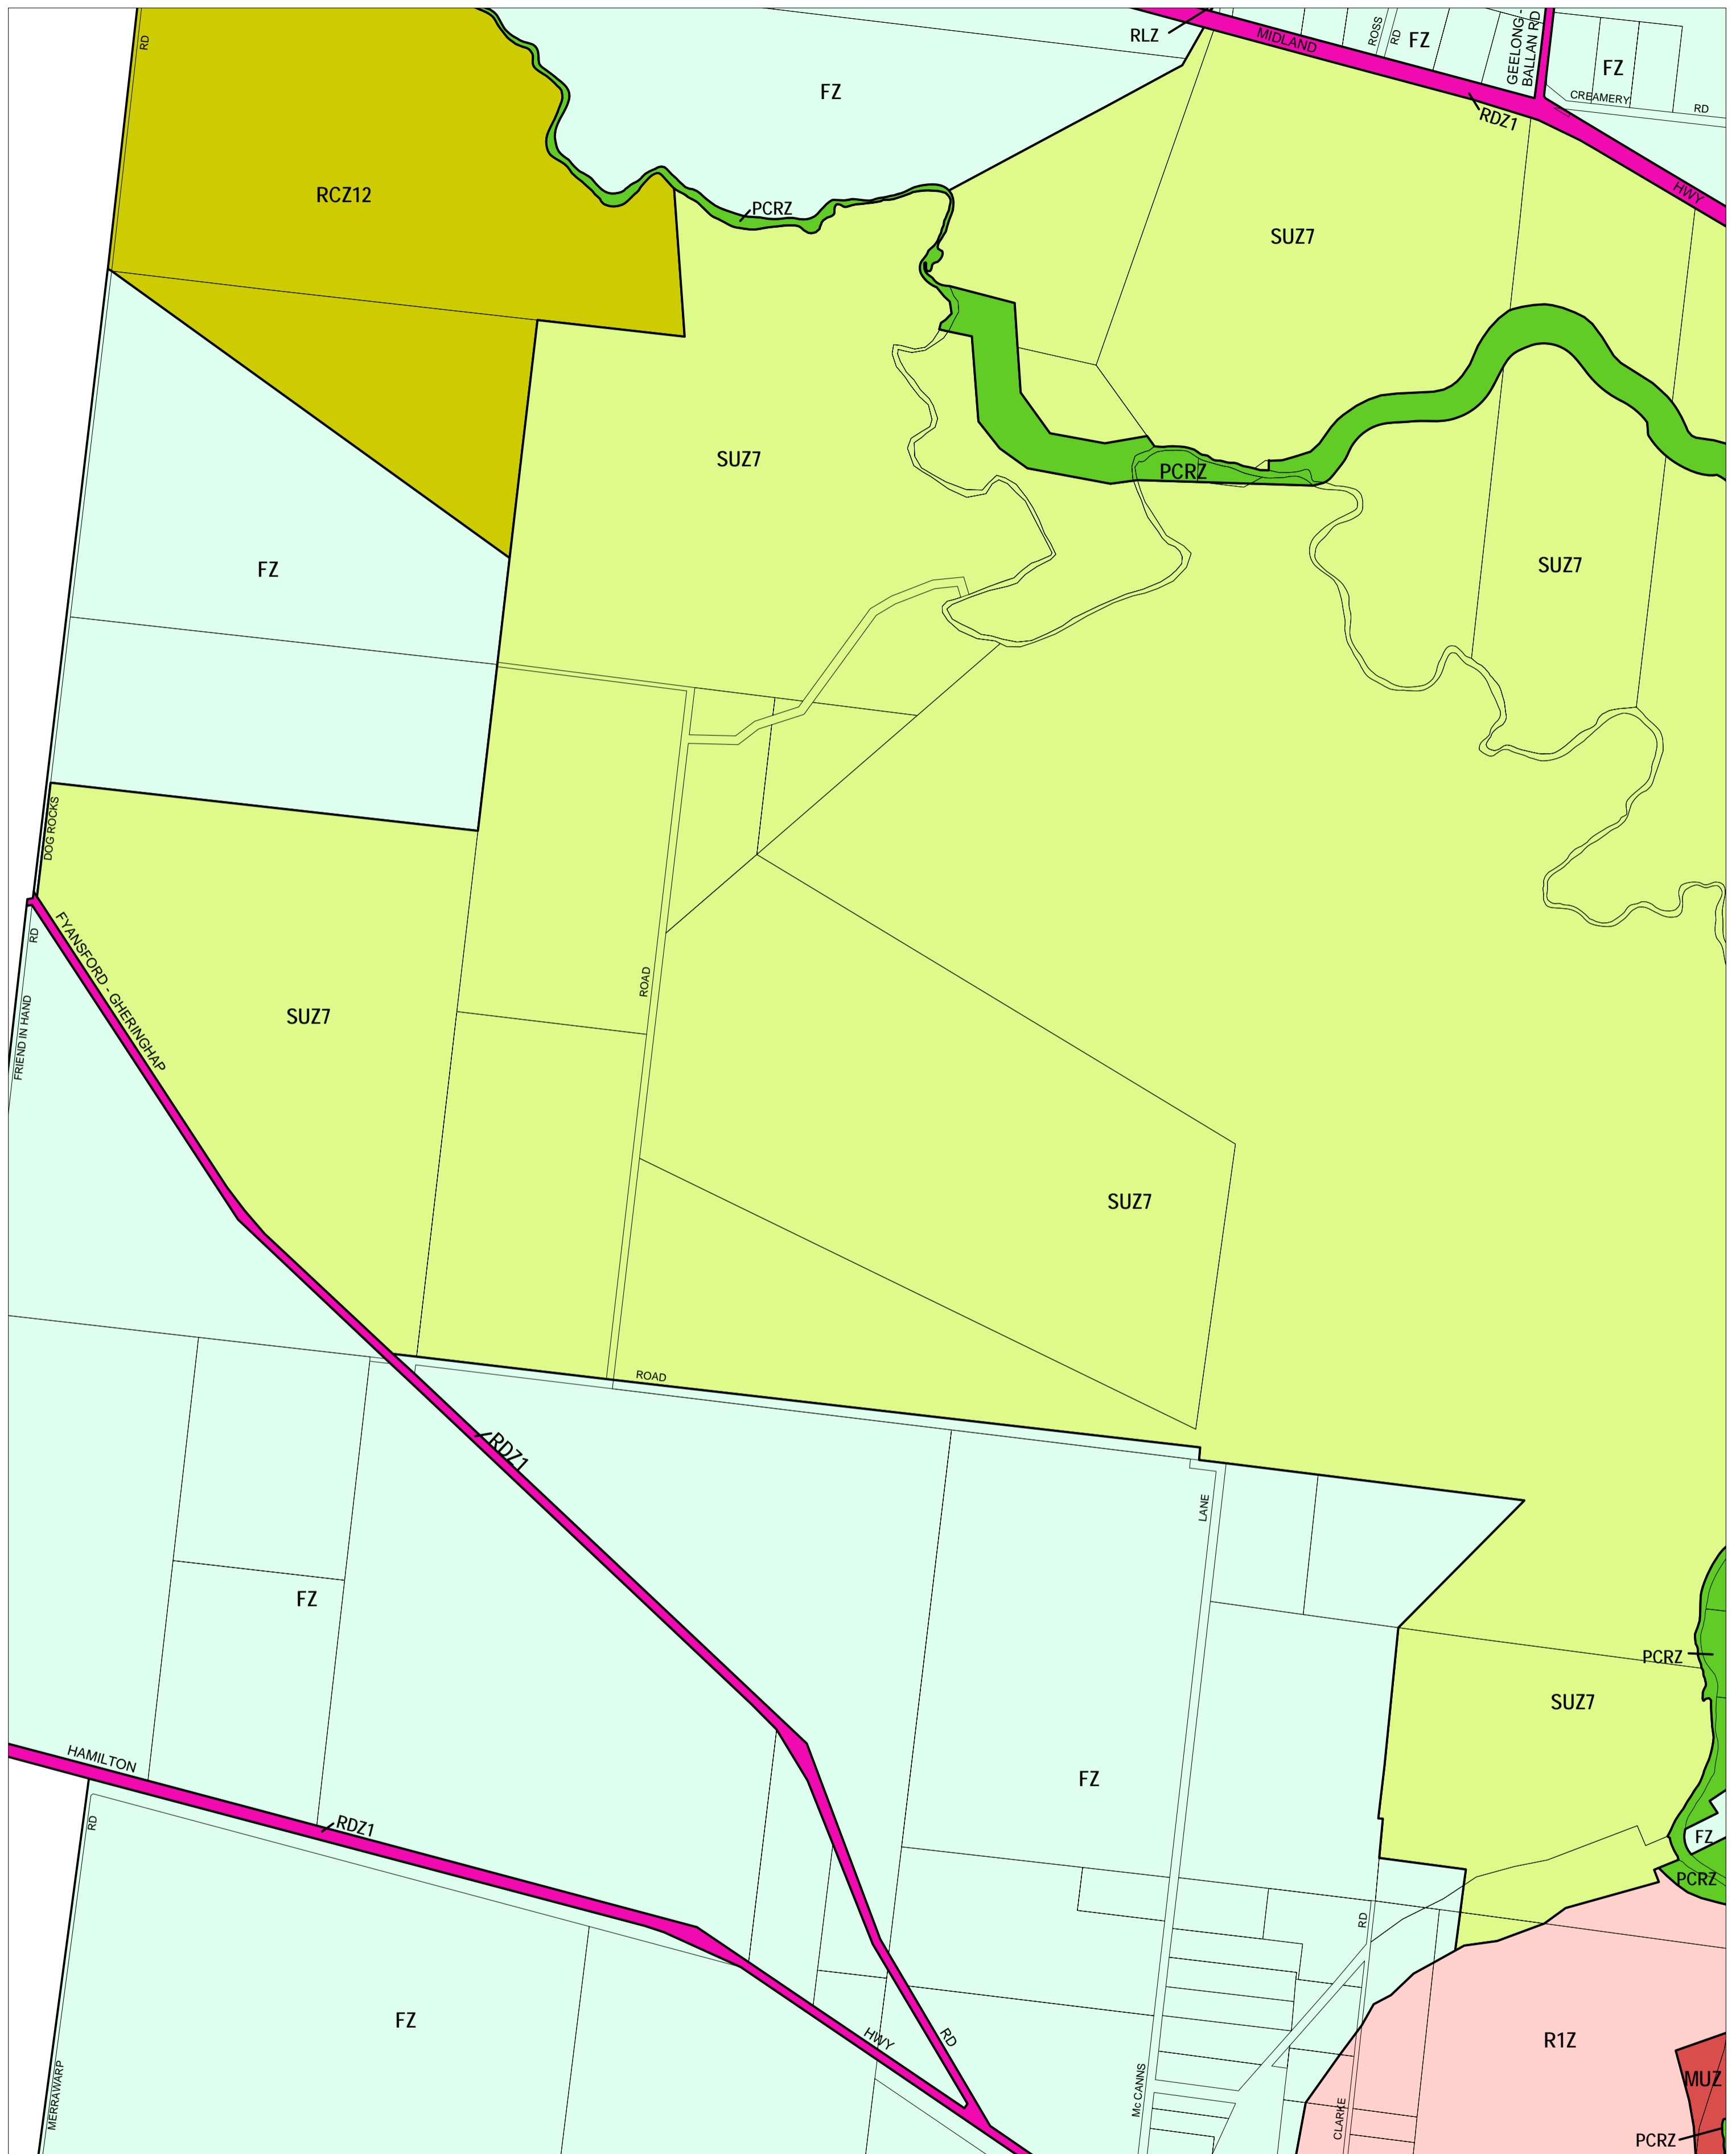

GREATER GEELONG PLANNING SCHEME - LOCAL PROVISION

Public Land	Special Purpose
PCRZ Public Conservation And Resource Zone	SUZ7 Special Use Zone - Schedule 7
RDZ1 Road Zone - Category 1	
Residential	
MUZ Mixed Use Zone	
R1Z Residential 1 Zone	
Rural	
FZ Farming Zone	
RCZ12 Rural Conservation Zone - Schedule 12	
RLZ Rural Living Zone	

Printed: 19/12/2008

AMENDMENT C119