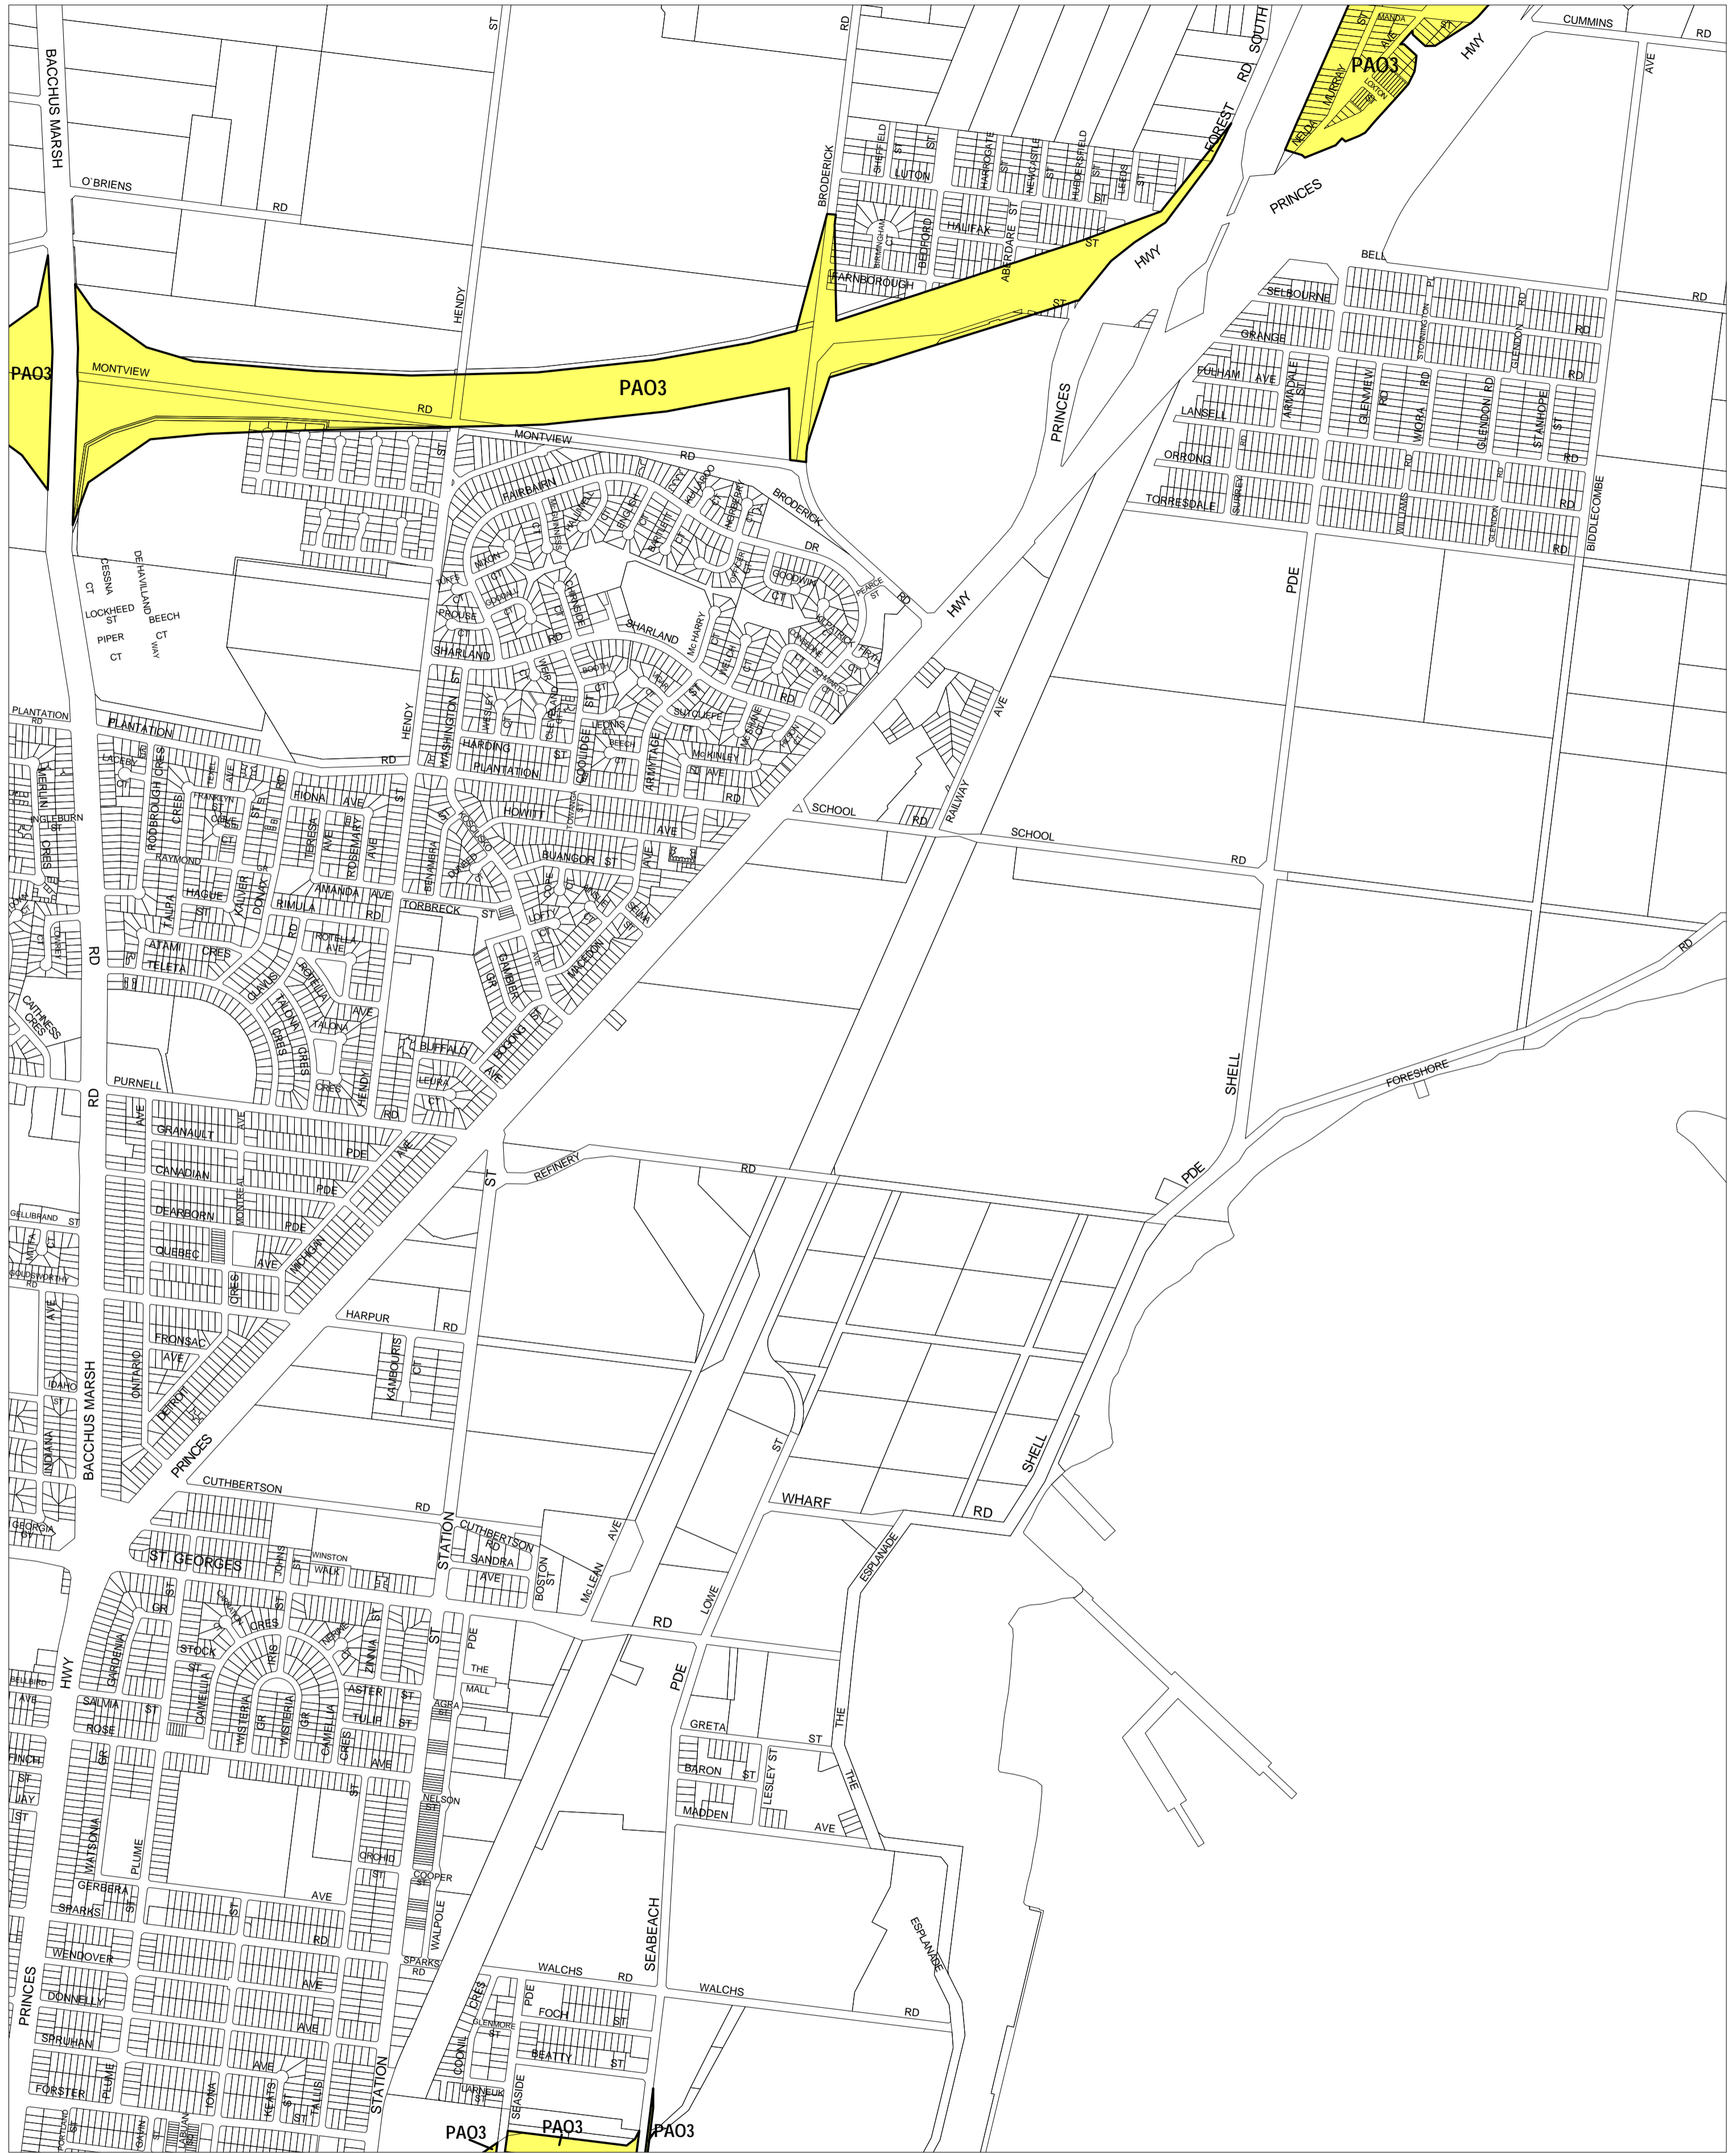

GREATER GEELONG PLANNING SCHEME - LOCAL PROVISION

Overlays

PAO3 Public Acquisition Overlay 3

AUSTRALIAN MAP GRID ZONE 55

Printed: 19/6/2007

AMENDMENT C55

INDEX TO ADJOINING METRIC SERIES MAP