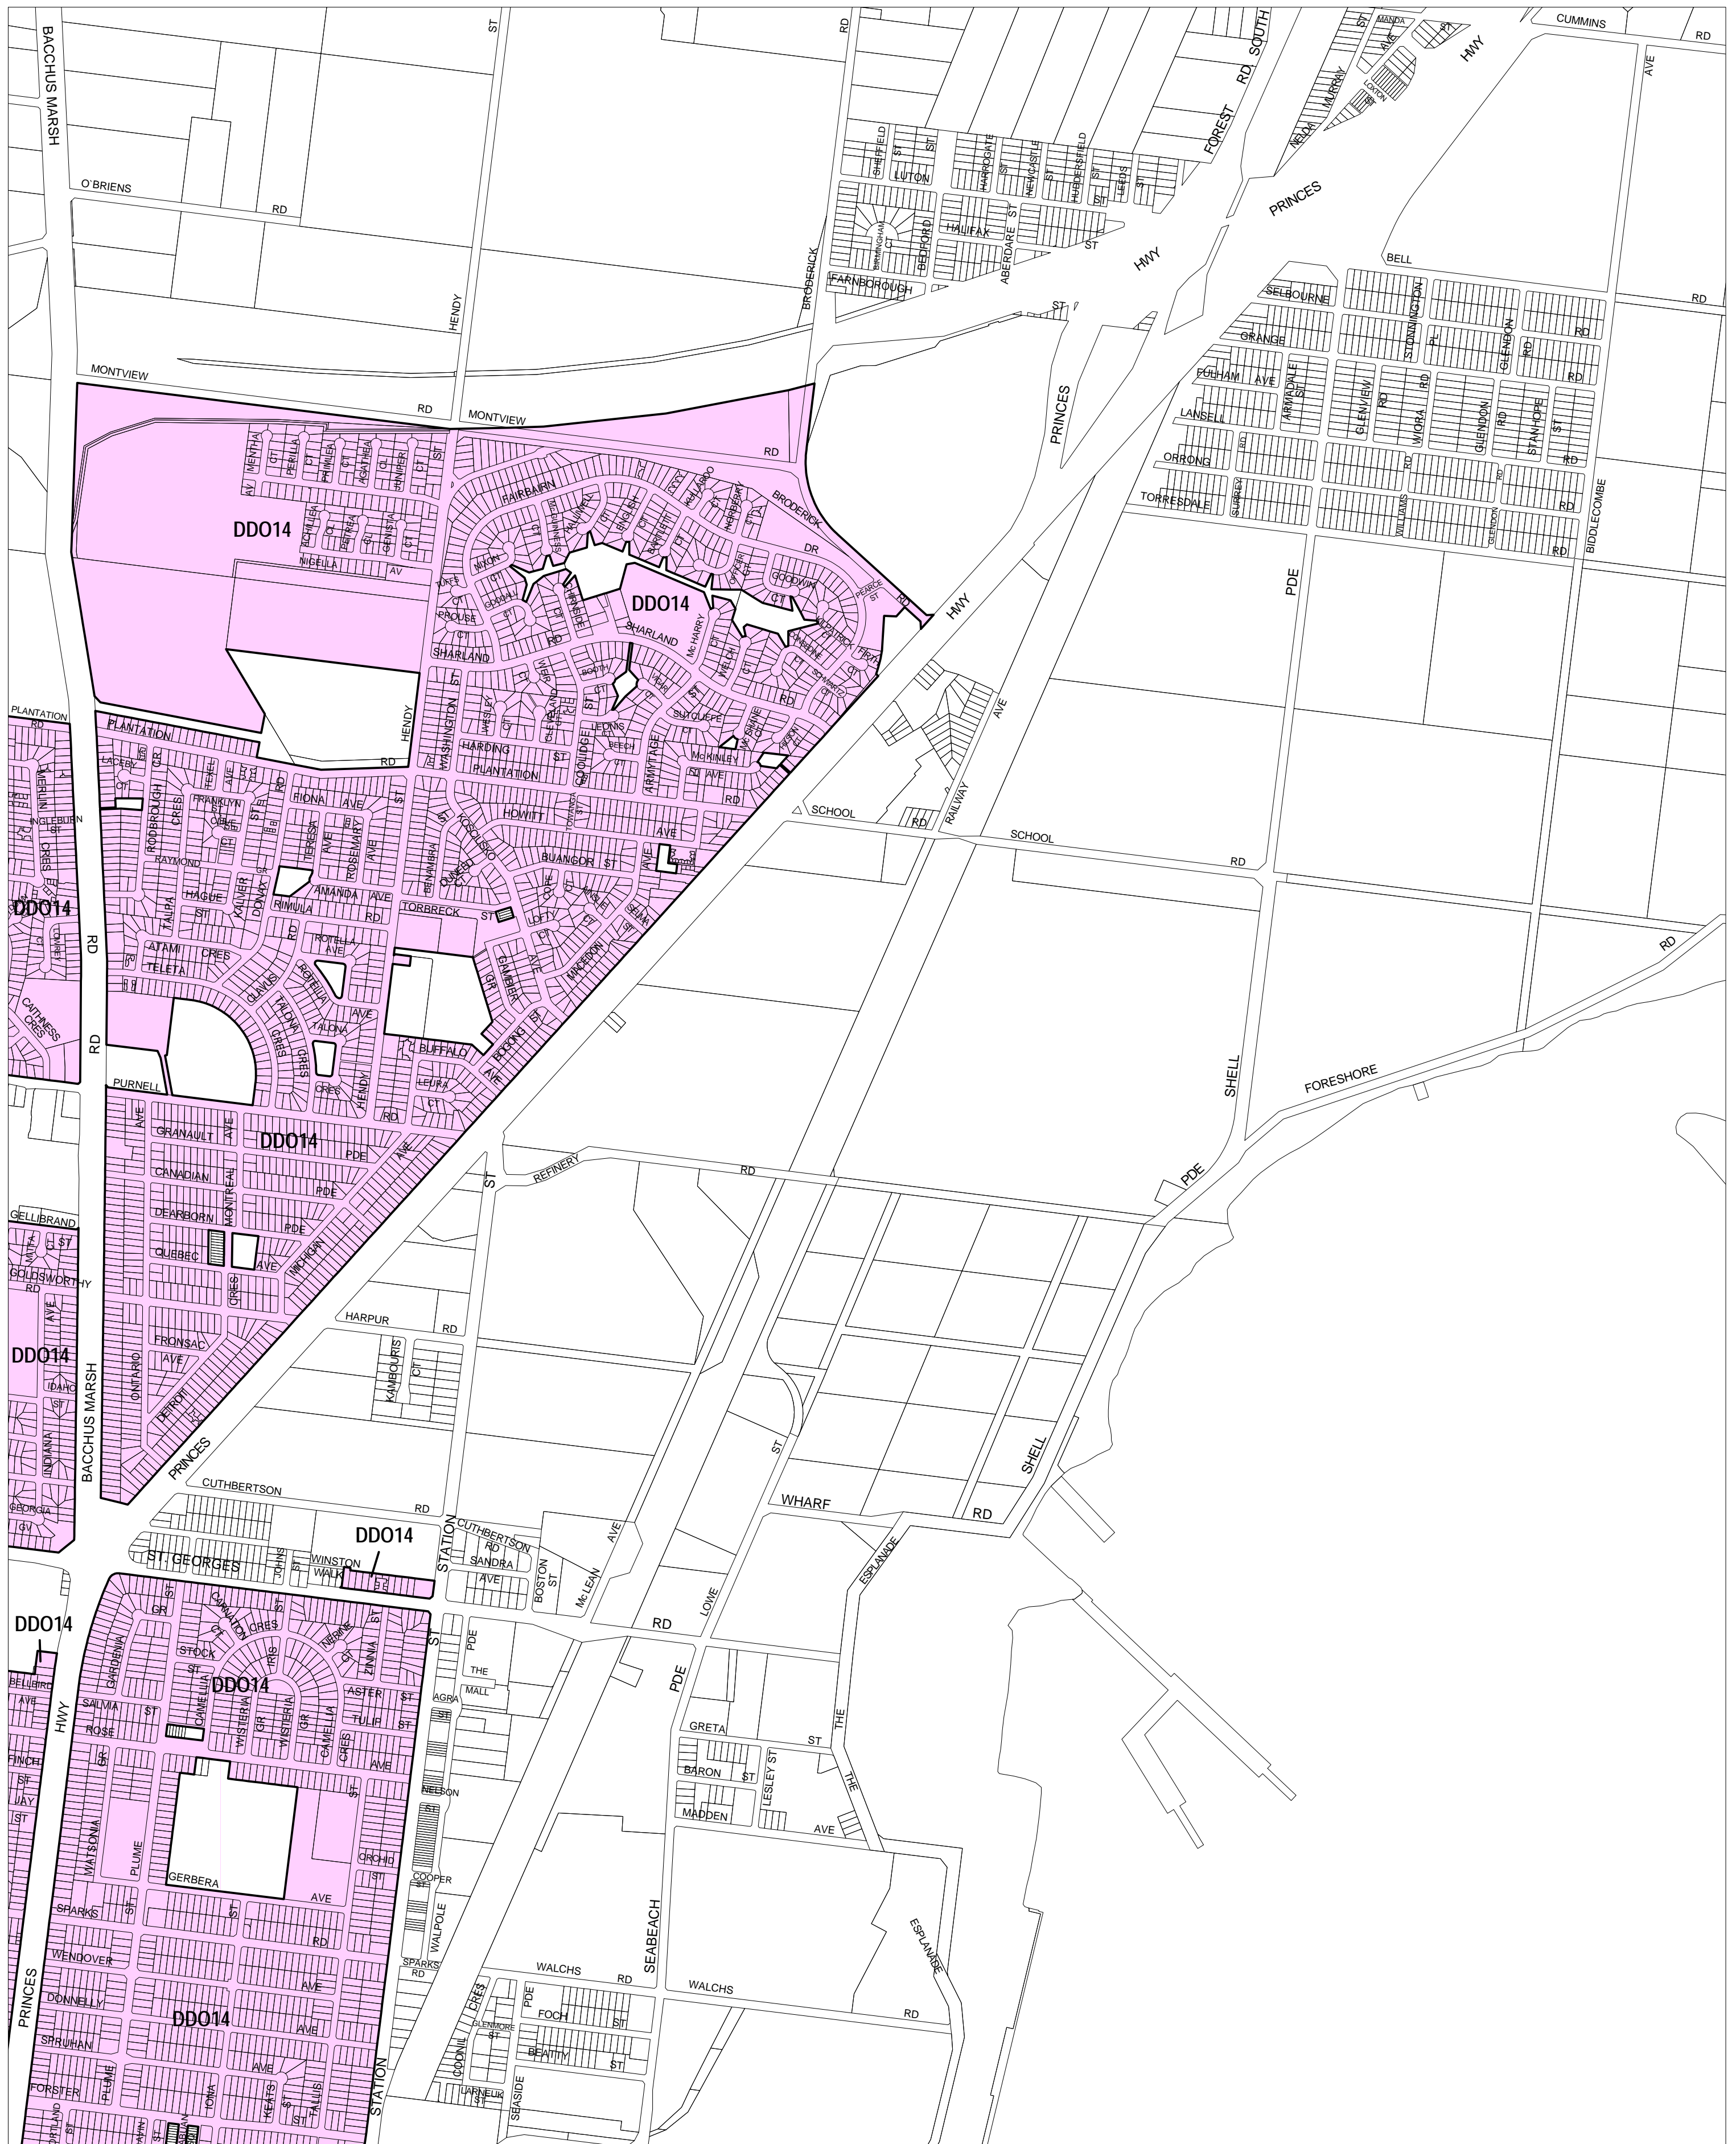

GREATER GEELONG PLANNING SCHEME - LOCAL PROVISION

Overlays
DDO14 Design And Development Overlay - Schedule 14

200 0 200 400 600 800 1000 m
AUSTRALIAN MAP GRID ZONE 55

INDEX TO ADJOINING METRIC SERIES MAP

1	2	3	4
5	6	7	8
9	10	11	12
13	14	15	16
17	18	19	20
21	22	23	24
25	26	27	28
29	30	31	32
33	34	35	36
37	38	39	40
41	42	43	44
45	46	47	48
49	50	51	52
53	54	55	56
57	58	59	60
61	62	63	64
65	66	67	68
69	70	71	72
73	74	75	76
77	78	79	80
81	82	83	84
85	86	87	88
89	90	91	92
93	94	95	96
97	98	99	100

Victoria
The Place To Be

Printed: 25/2/2008

AMENDMENT C78