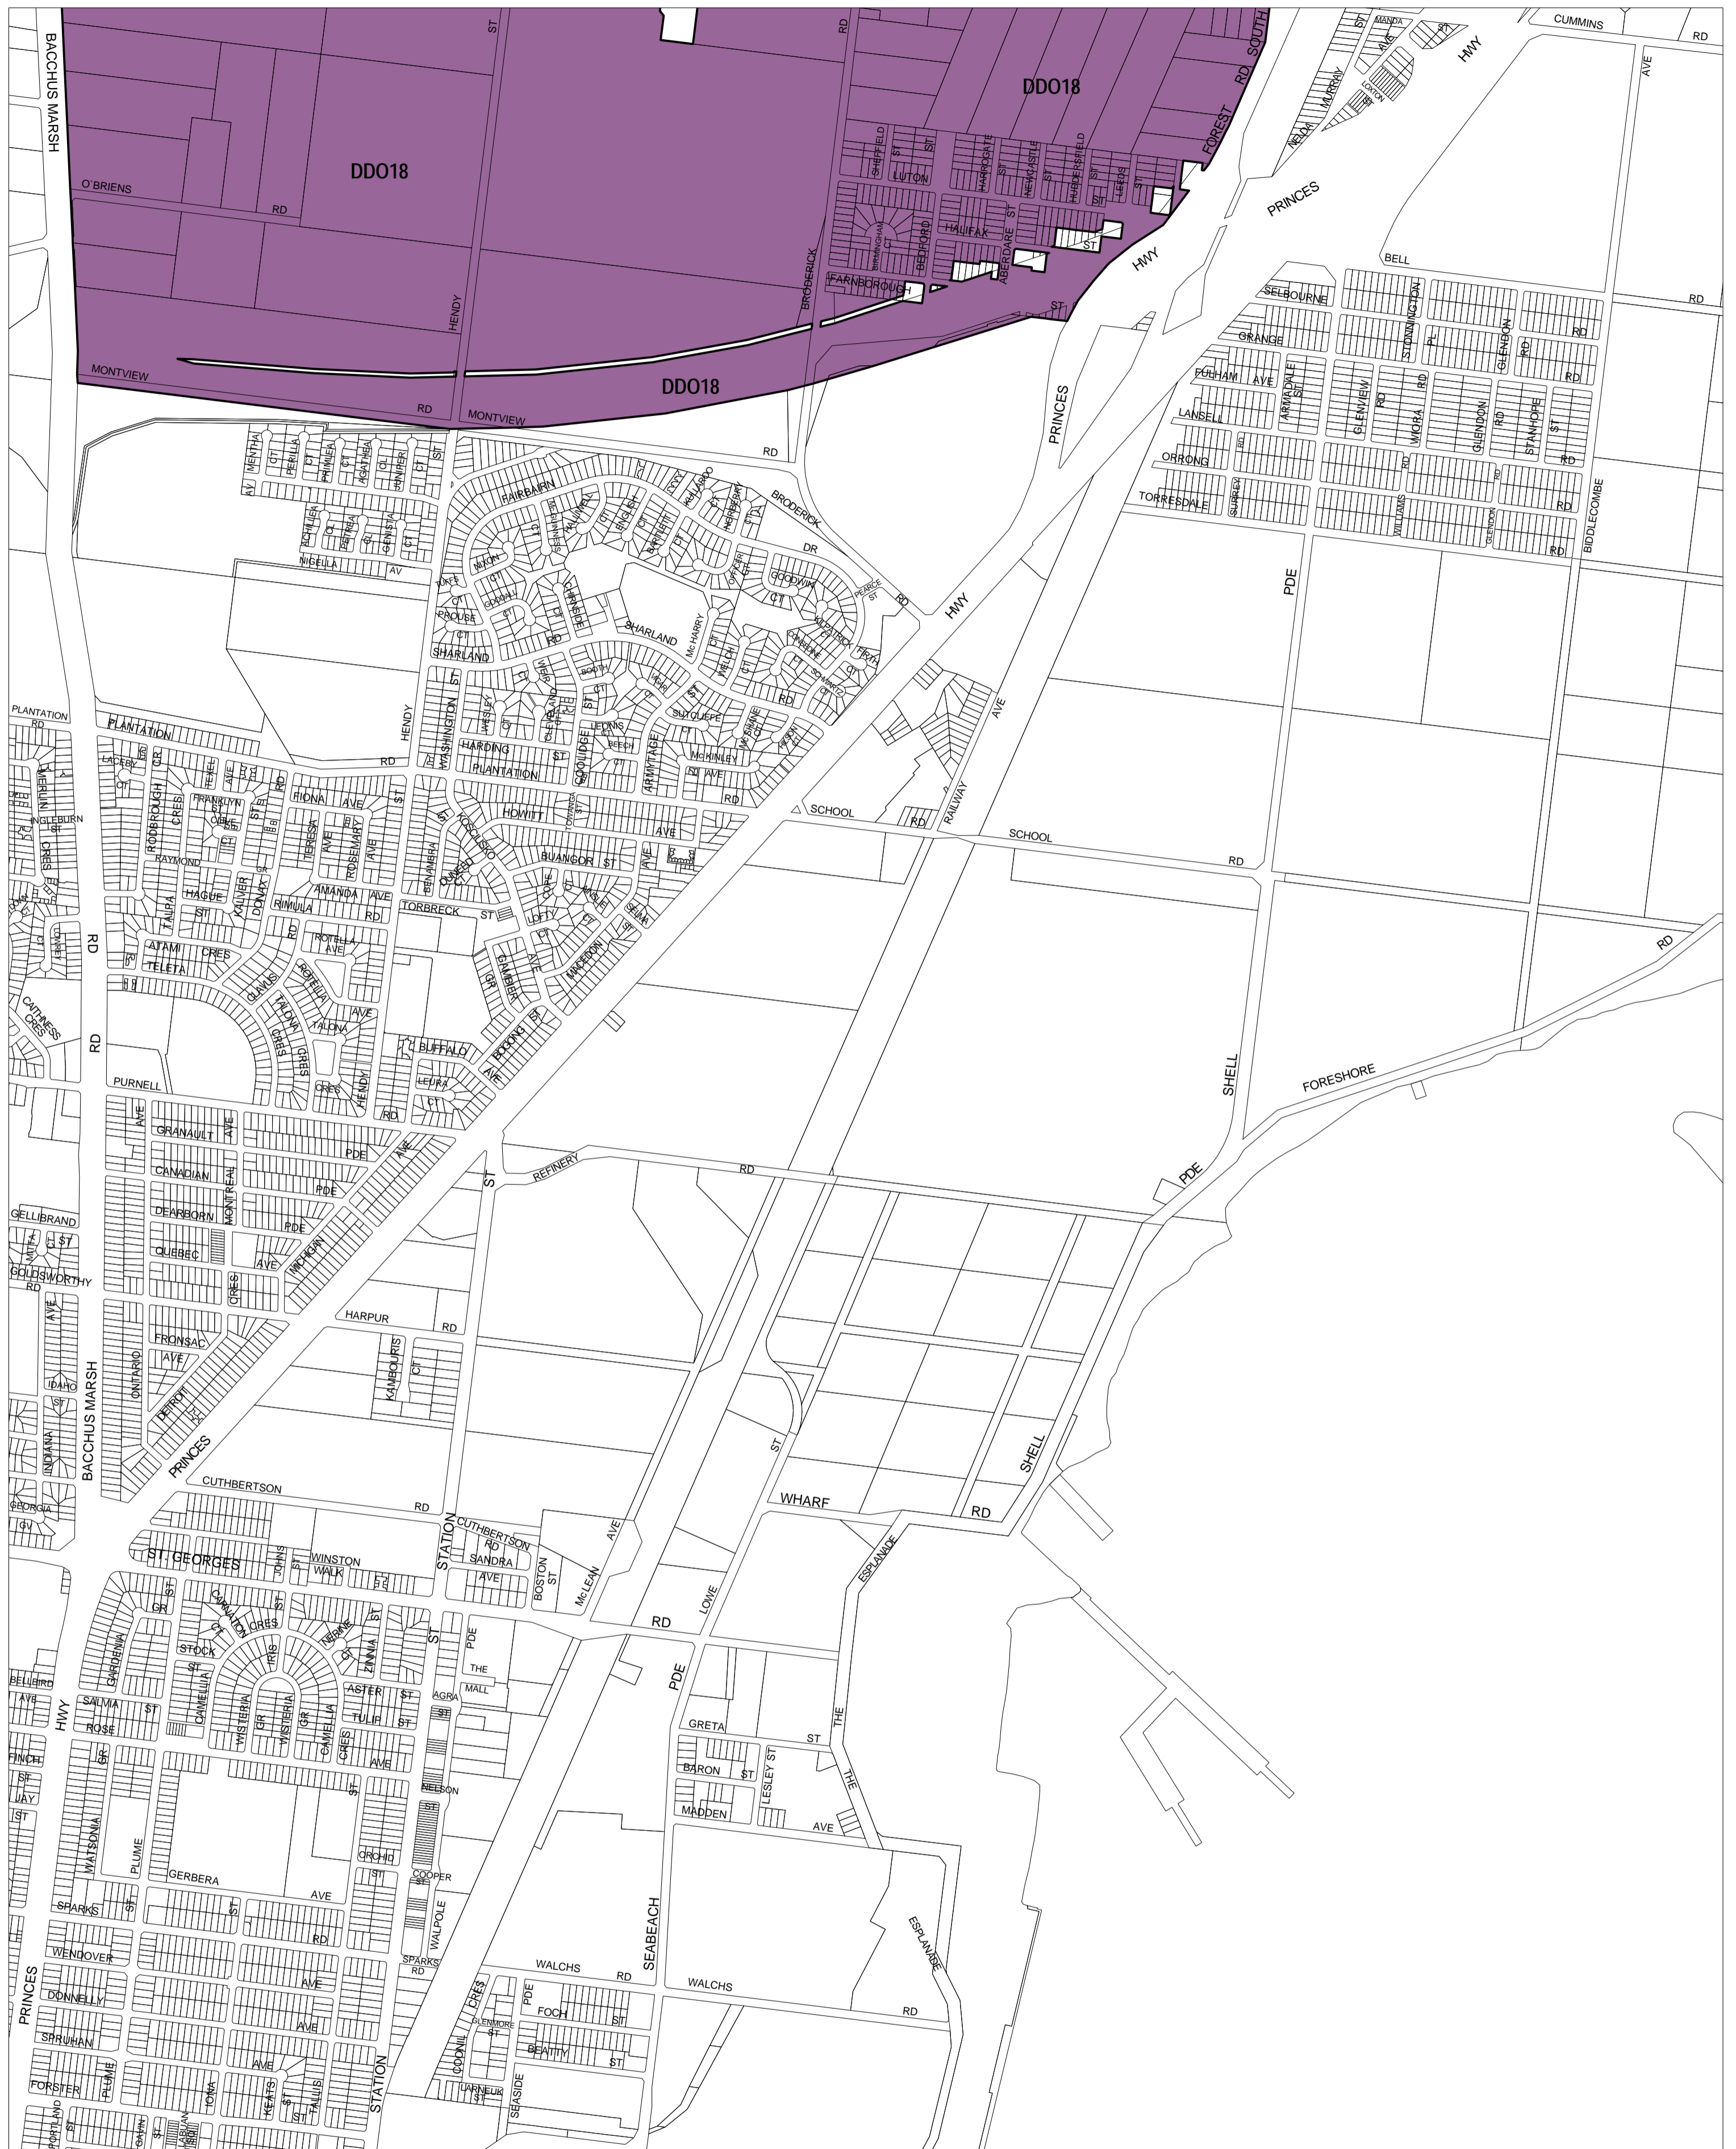

GREATER GEELONG PLANNING SCHEME - LOCAL PROVISION

Overlays
DDO18 Design And Development Overlay - Schedule 18

Printed: 15/1/2008

AMENDMENT C157