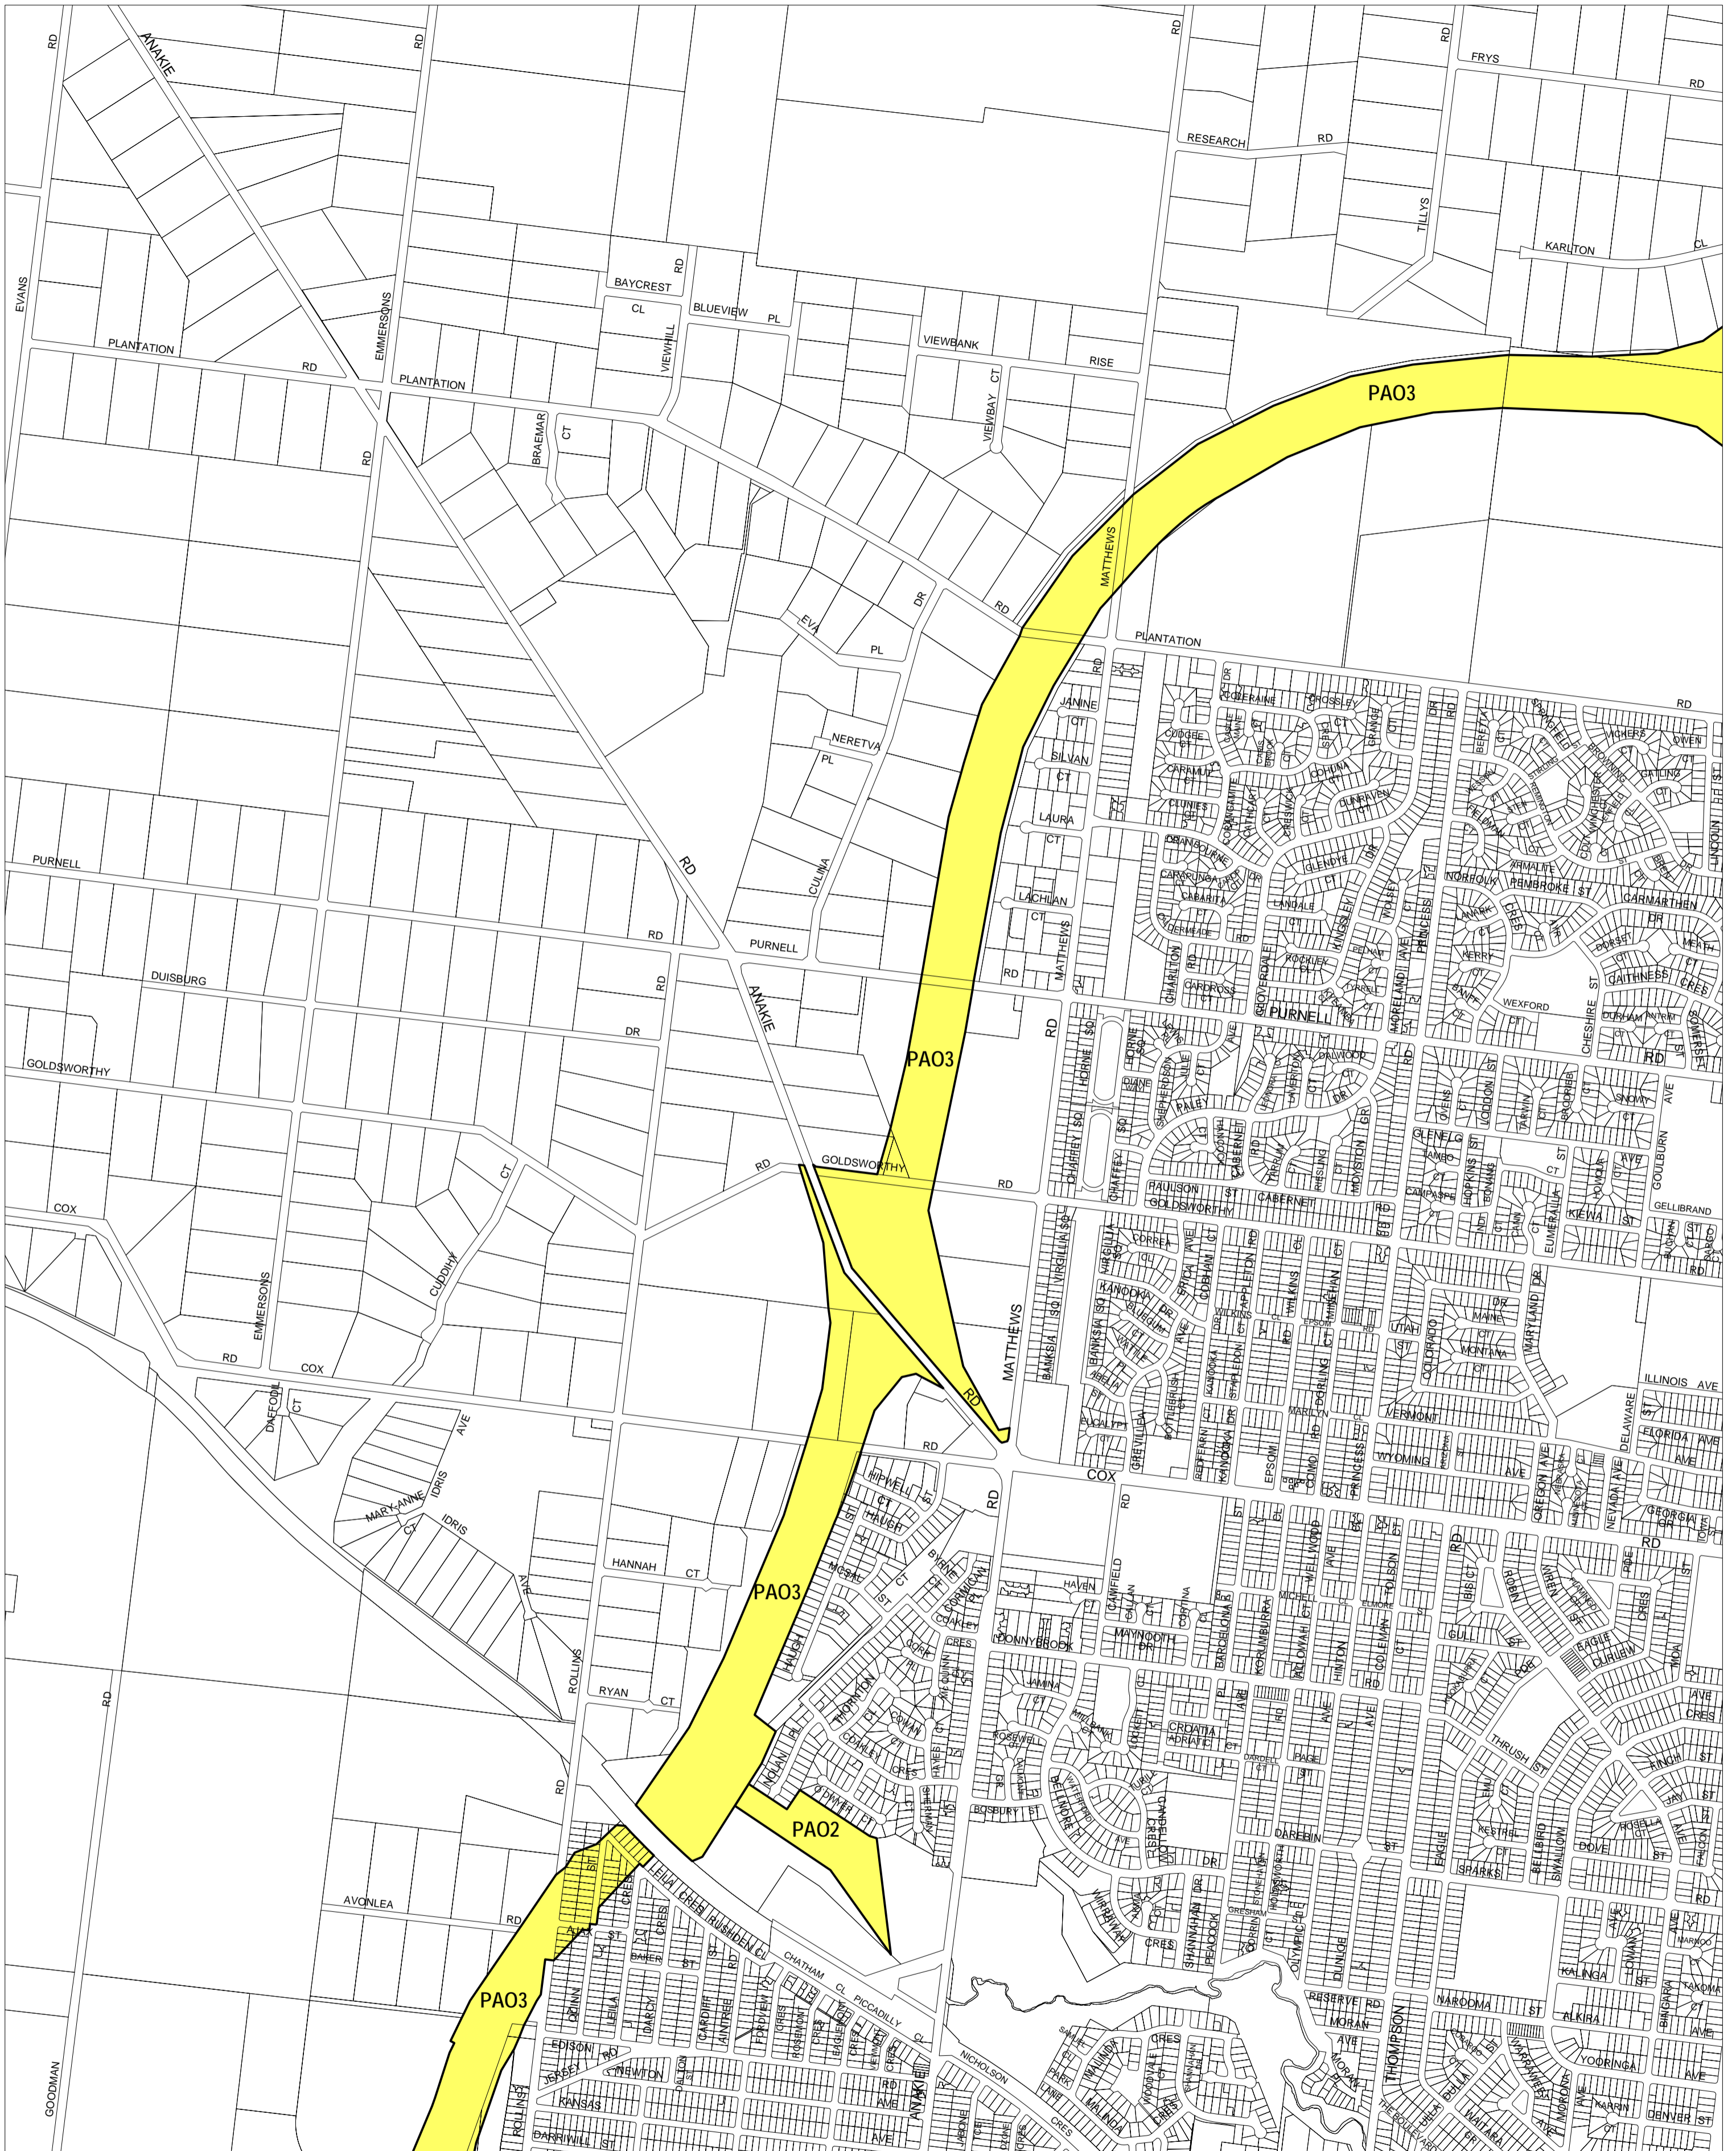

GREATER GEELONG PLANNING SCHEME - LOCAL PROVISION

AUSTRALIAN MAP GRID ZONE 55

Printed: 25/6/2009

AMENDMENT C180