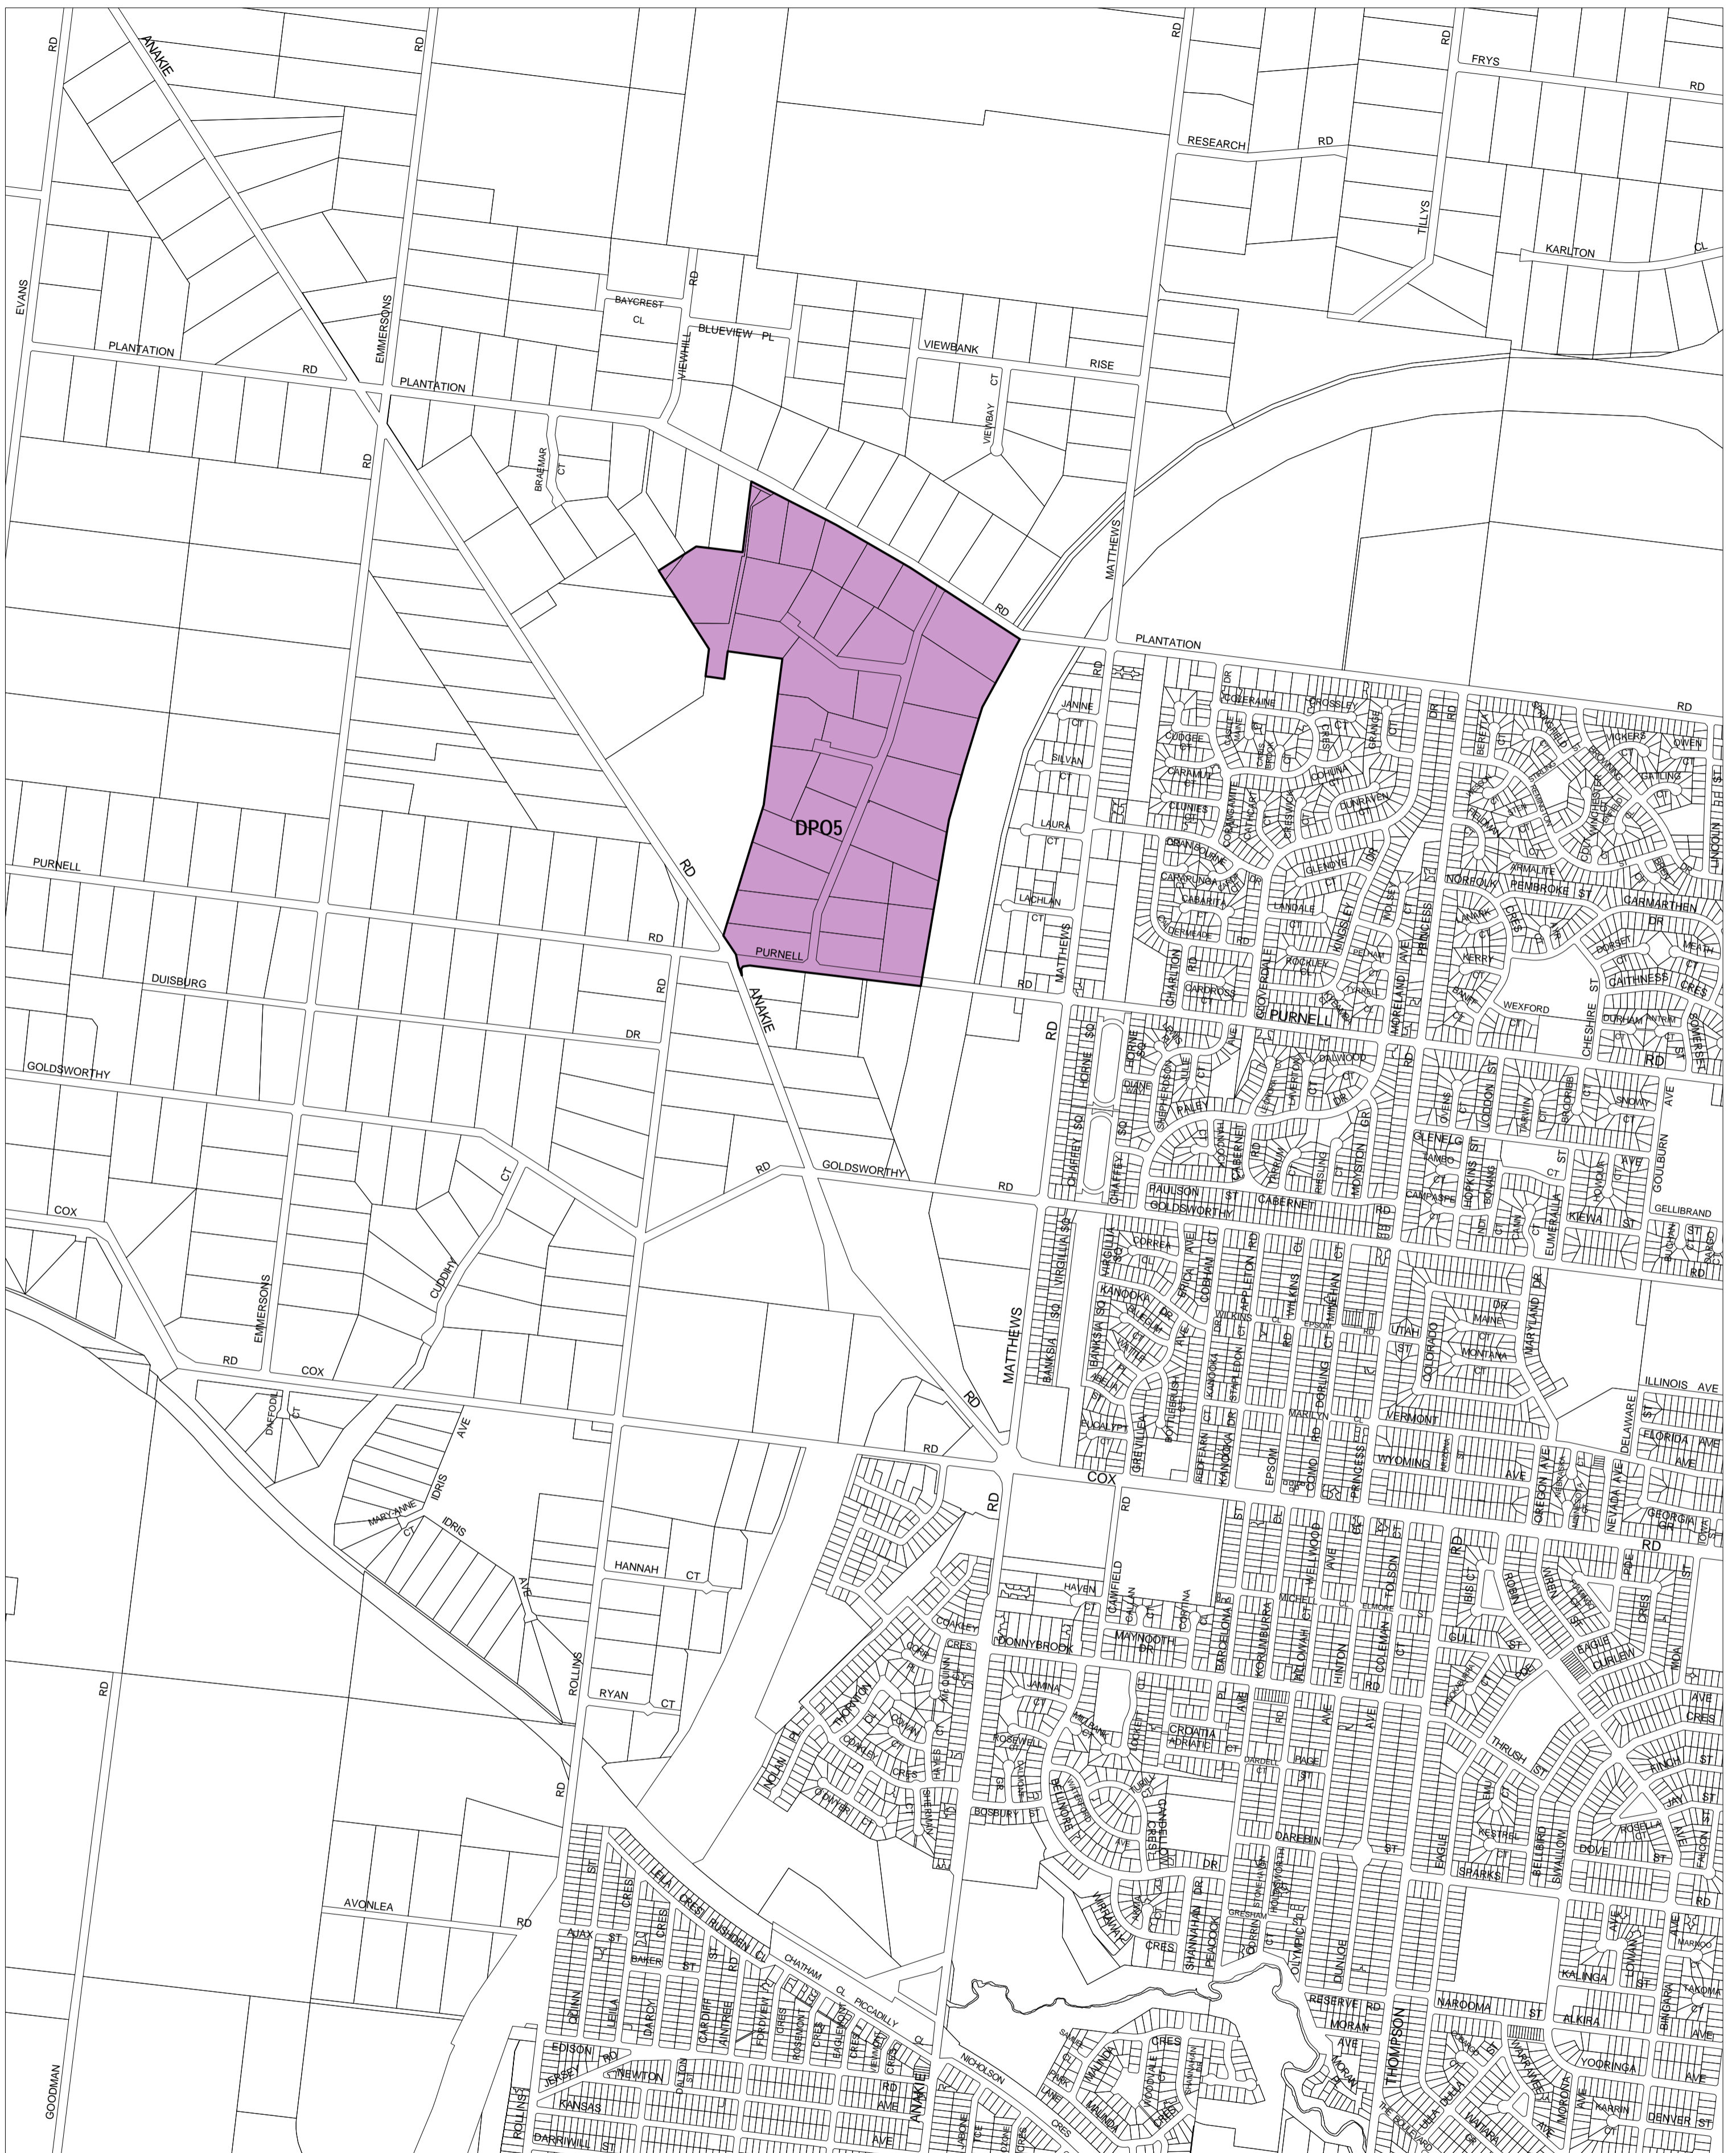

GREATER GEELONG PLANNING SCHEME - LOCAL PROVISION

Overlays	
 DPO5	Development Plan Overlay - Schedule 5

Printed: 18/6/2007

AMENDMENT C66