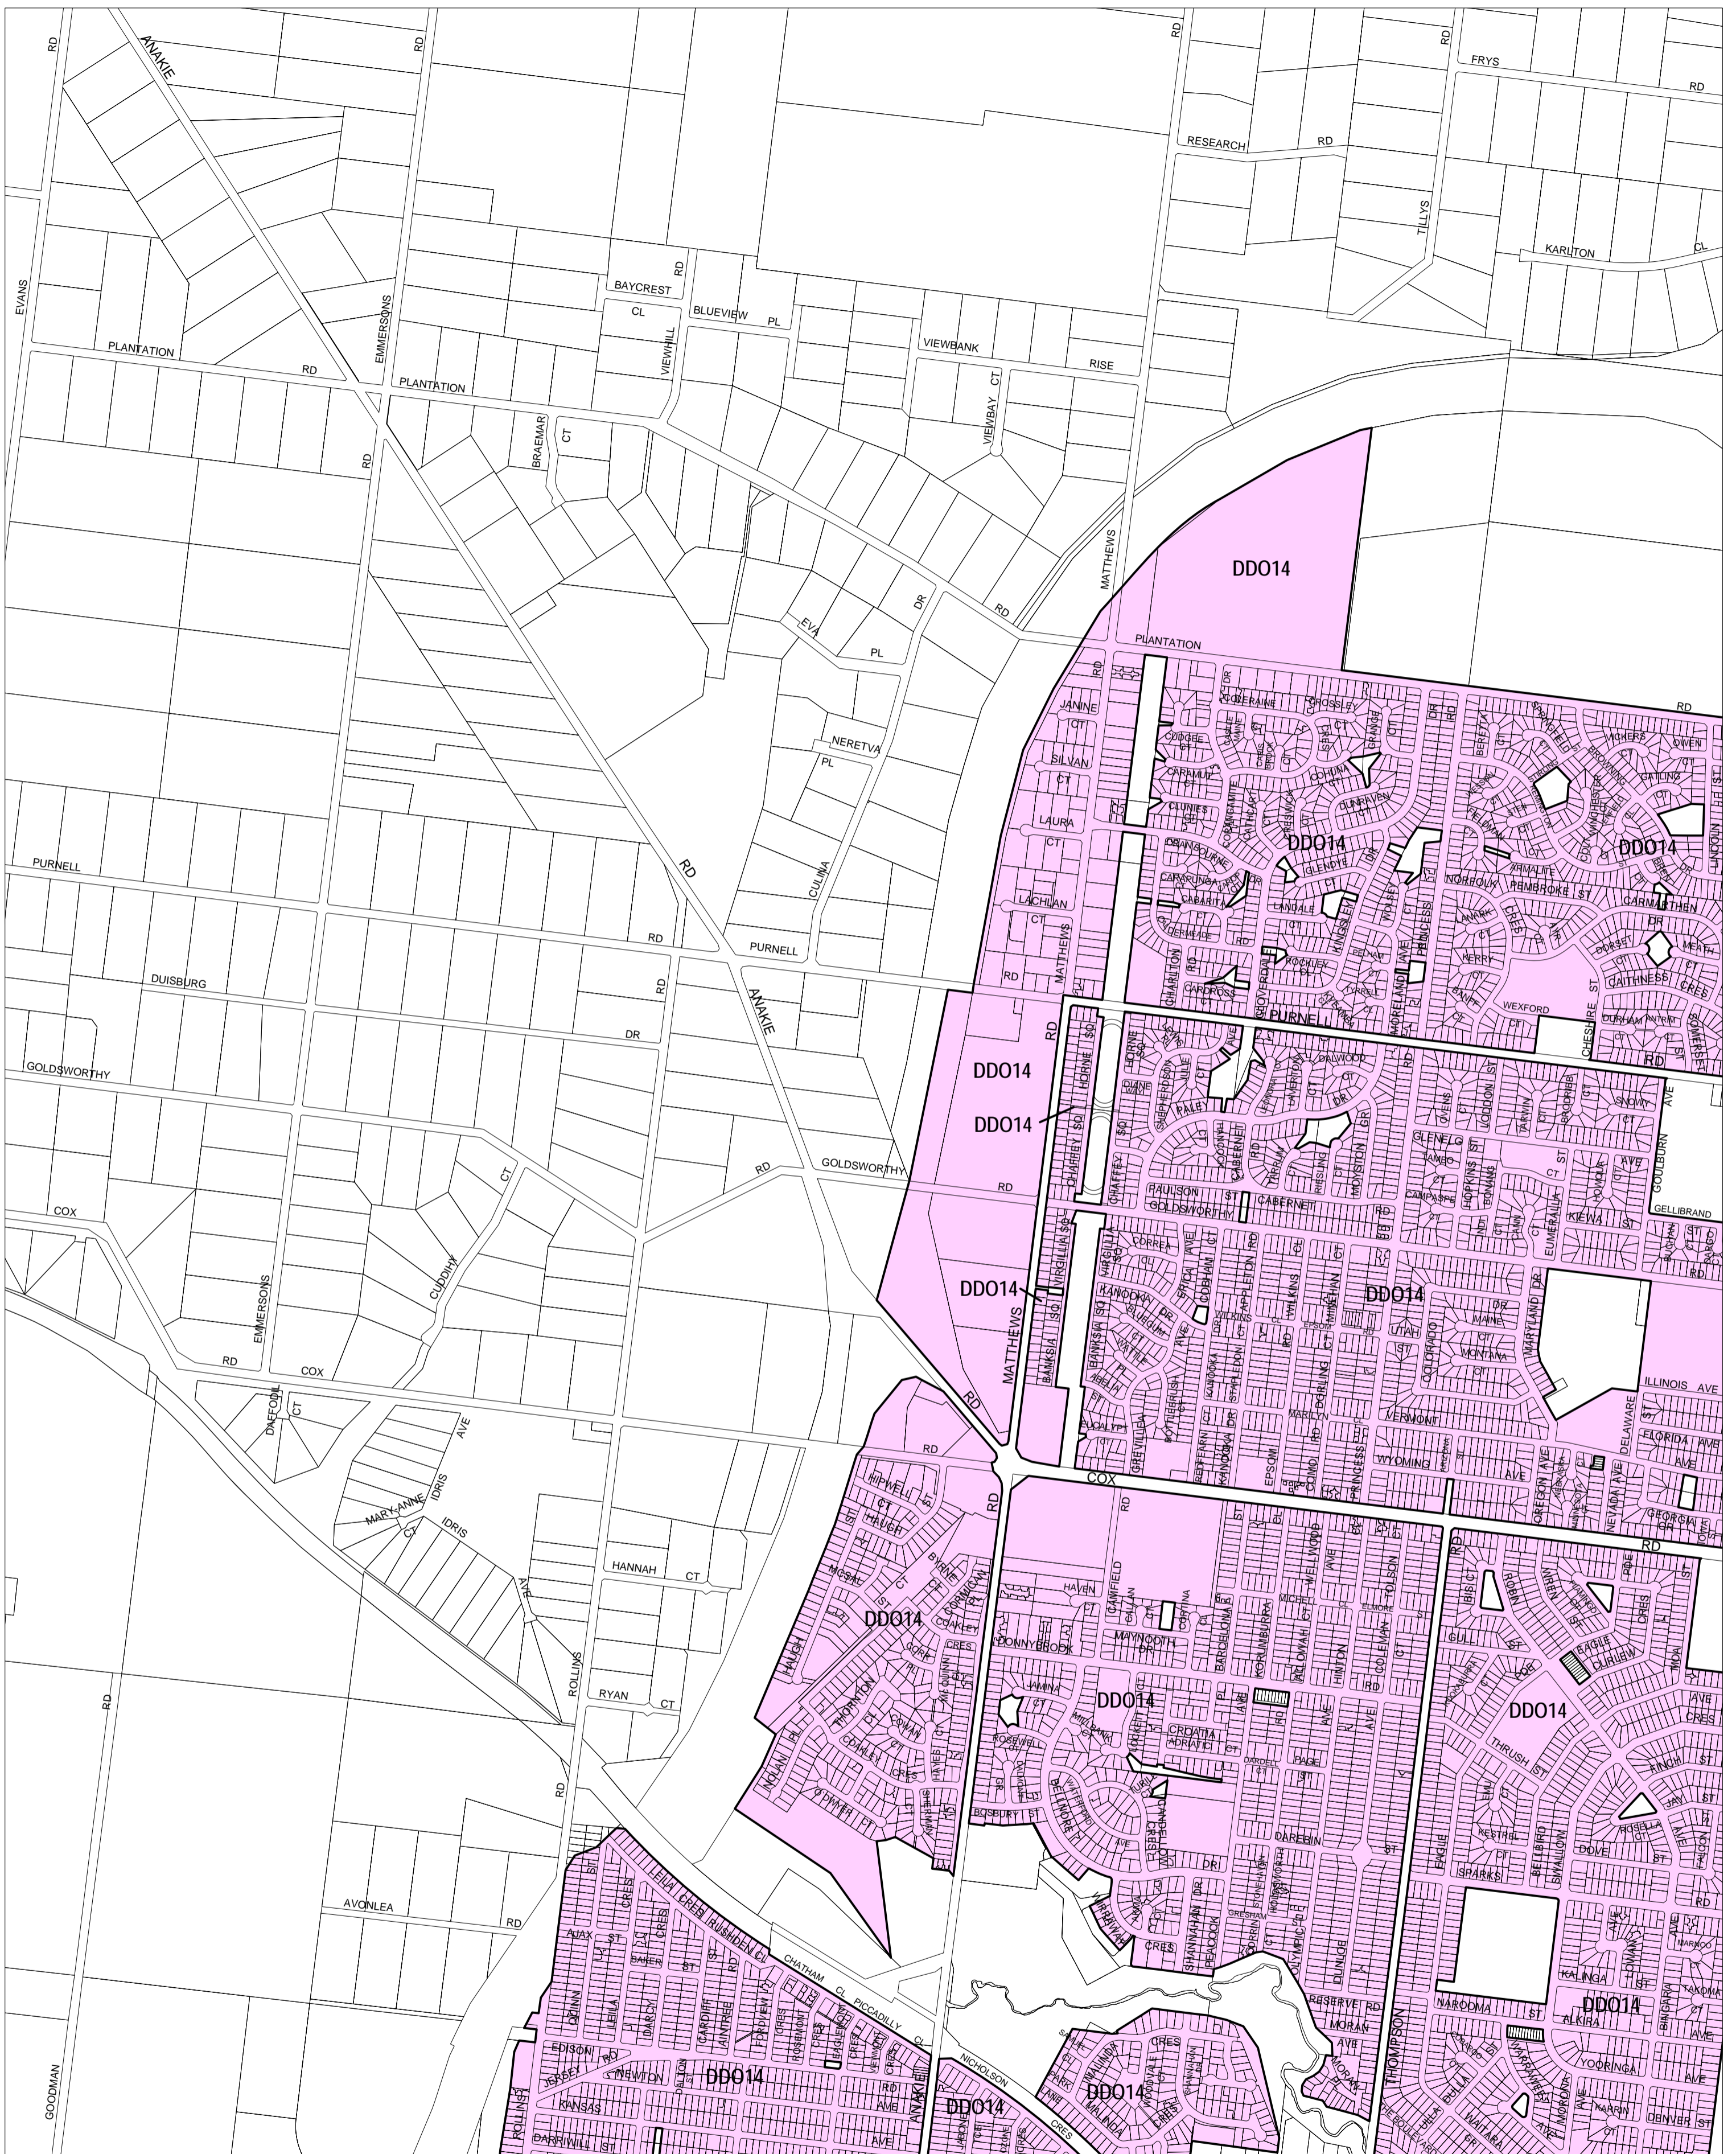

GREATER GEELONG PLANNING SCHEME - LOCAL PROVISION

Overlays
DDO14 Design and Development Overlay - Schedule 14

INDEX TO ADJOINING METRIC SERIES MAP

1	2	3	4
5	6	7	8
9	10	11	12
13	14	15	16
17	18	19	20
21	22	23	24
25	26	27	28
29	30	31	32
33	34	35	36
37	38	39	40

Printed: 18/6/2009

AMENDMENT C181