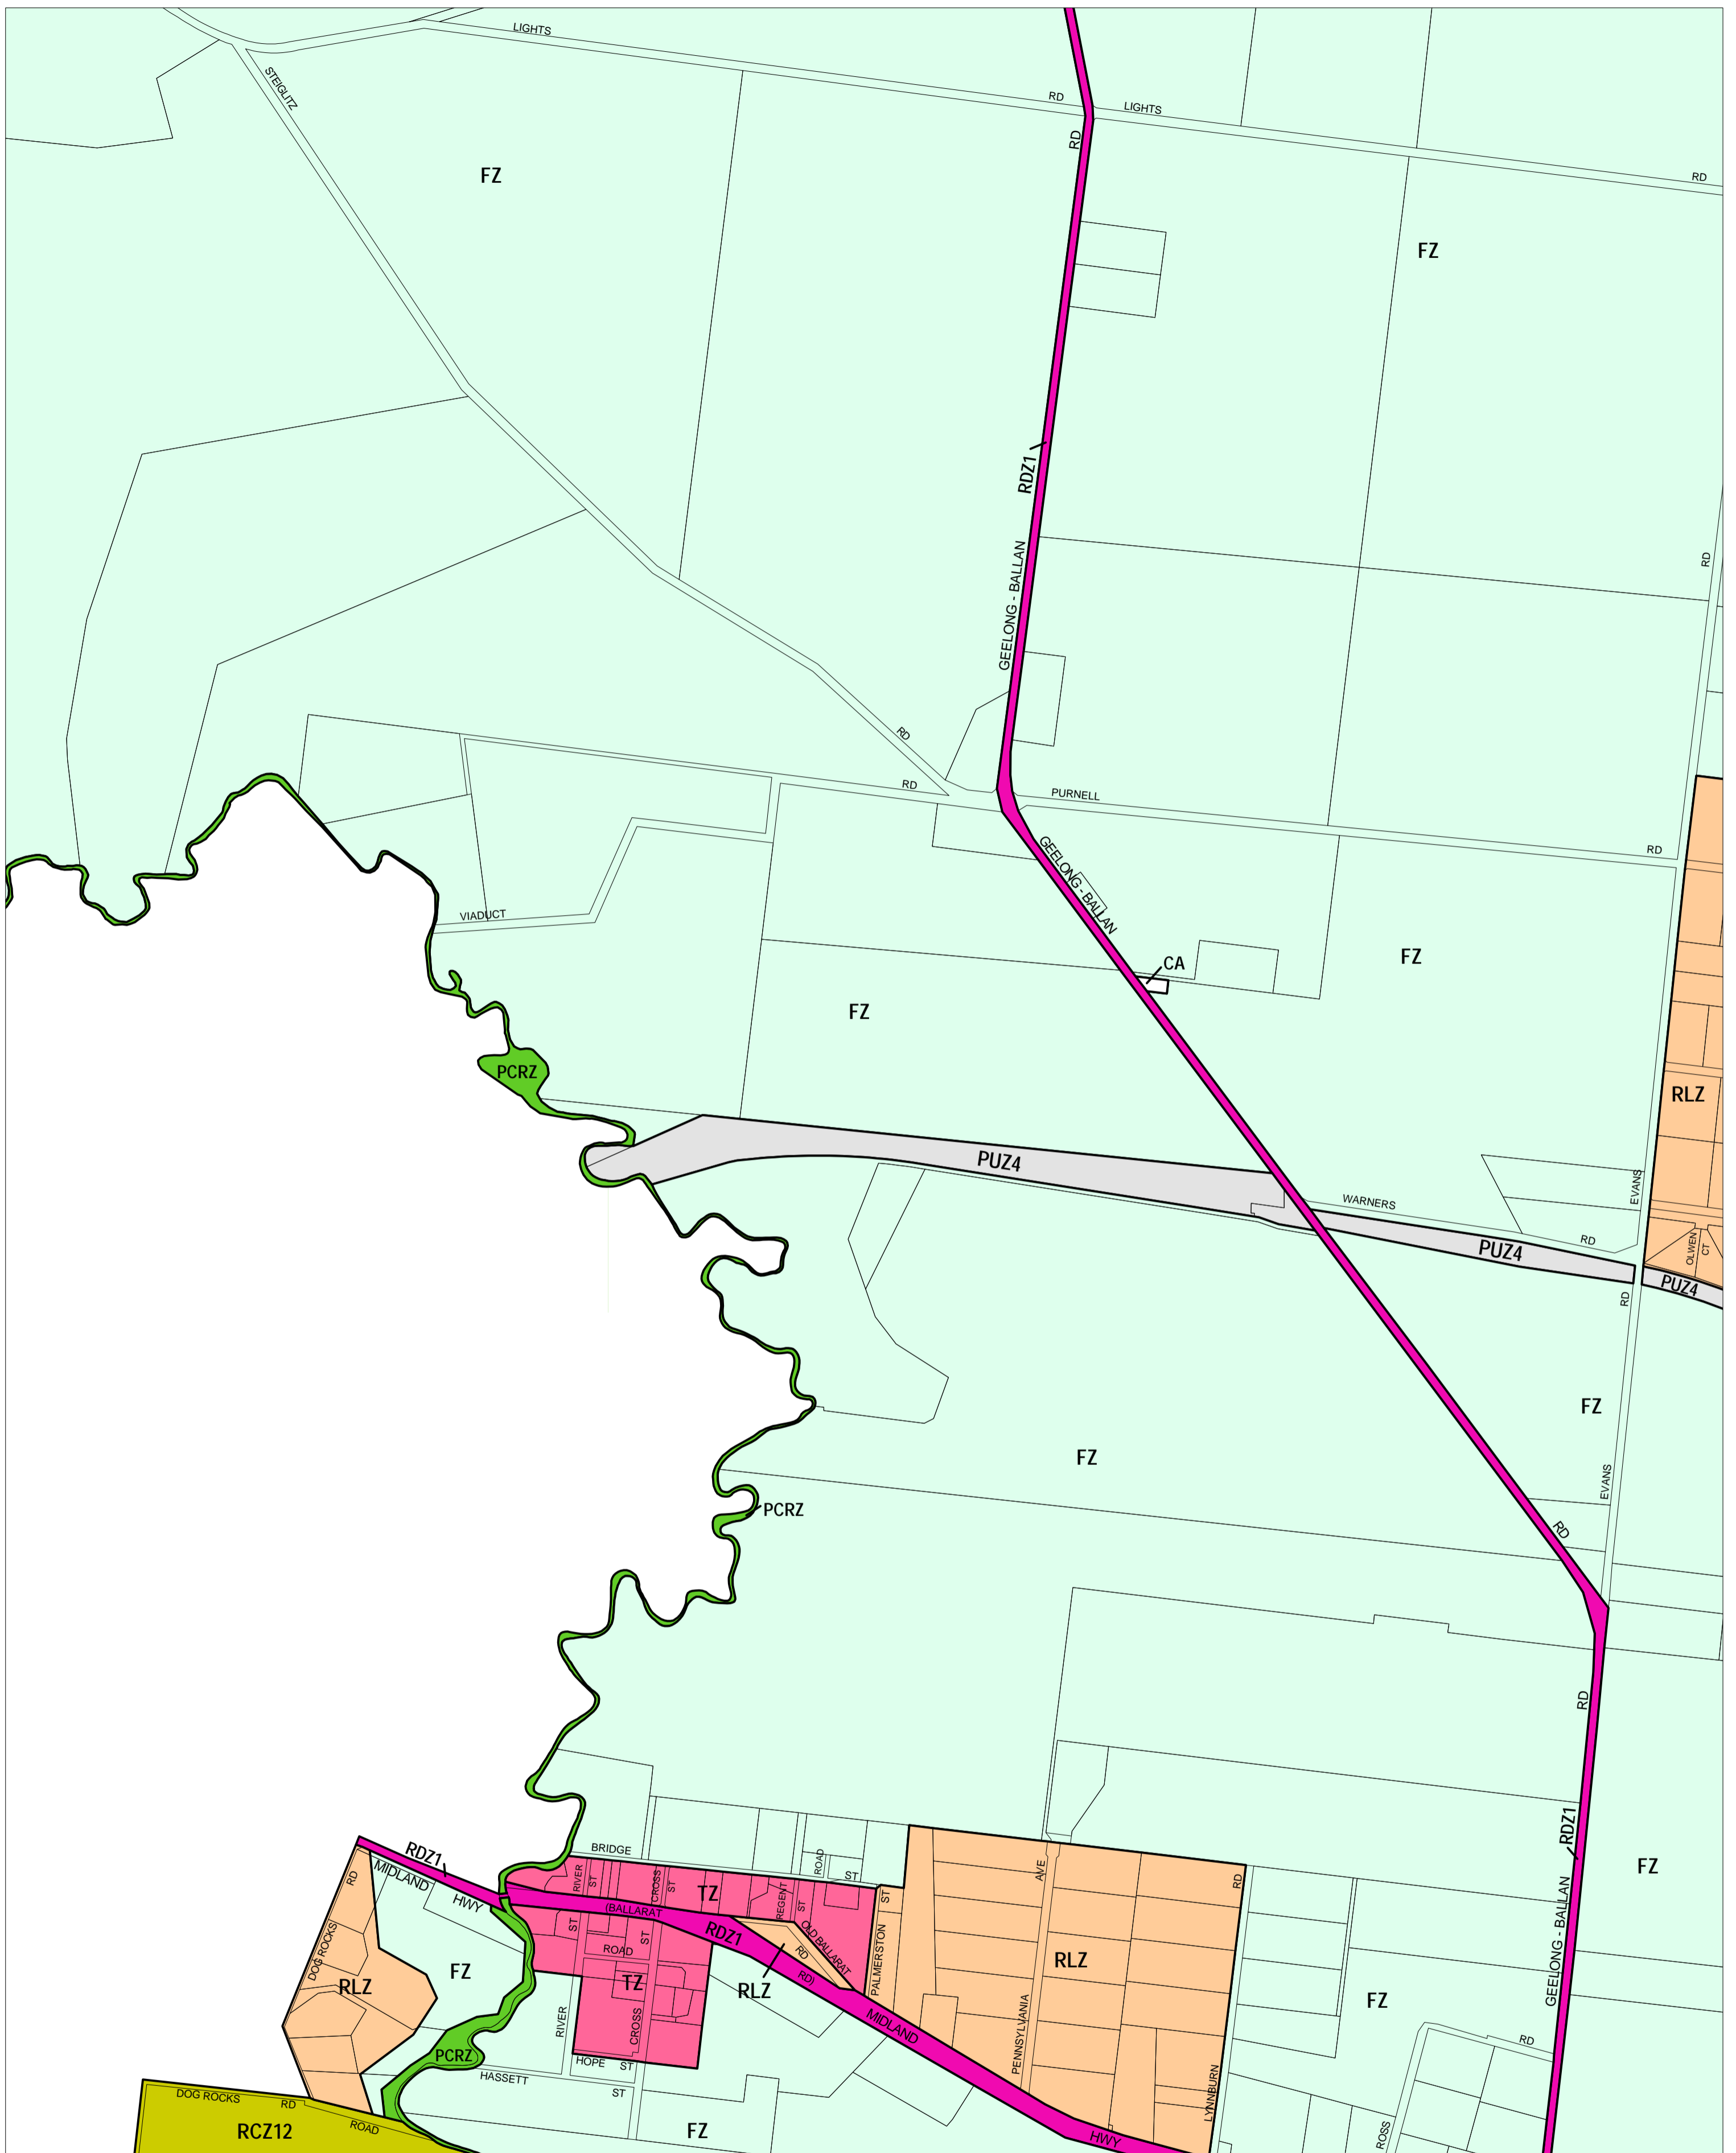

GREATER GEELONG PLANNING SCHEME - LOCAL PROVISION

AUSTRALIAN MAP GRID ZONE 55

Printed: 15/6/2007

AMENDMENT C130