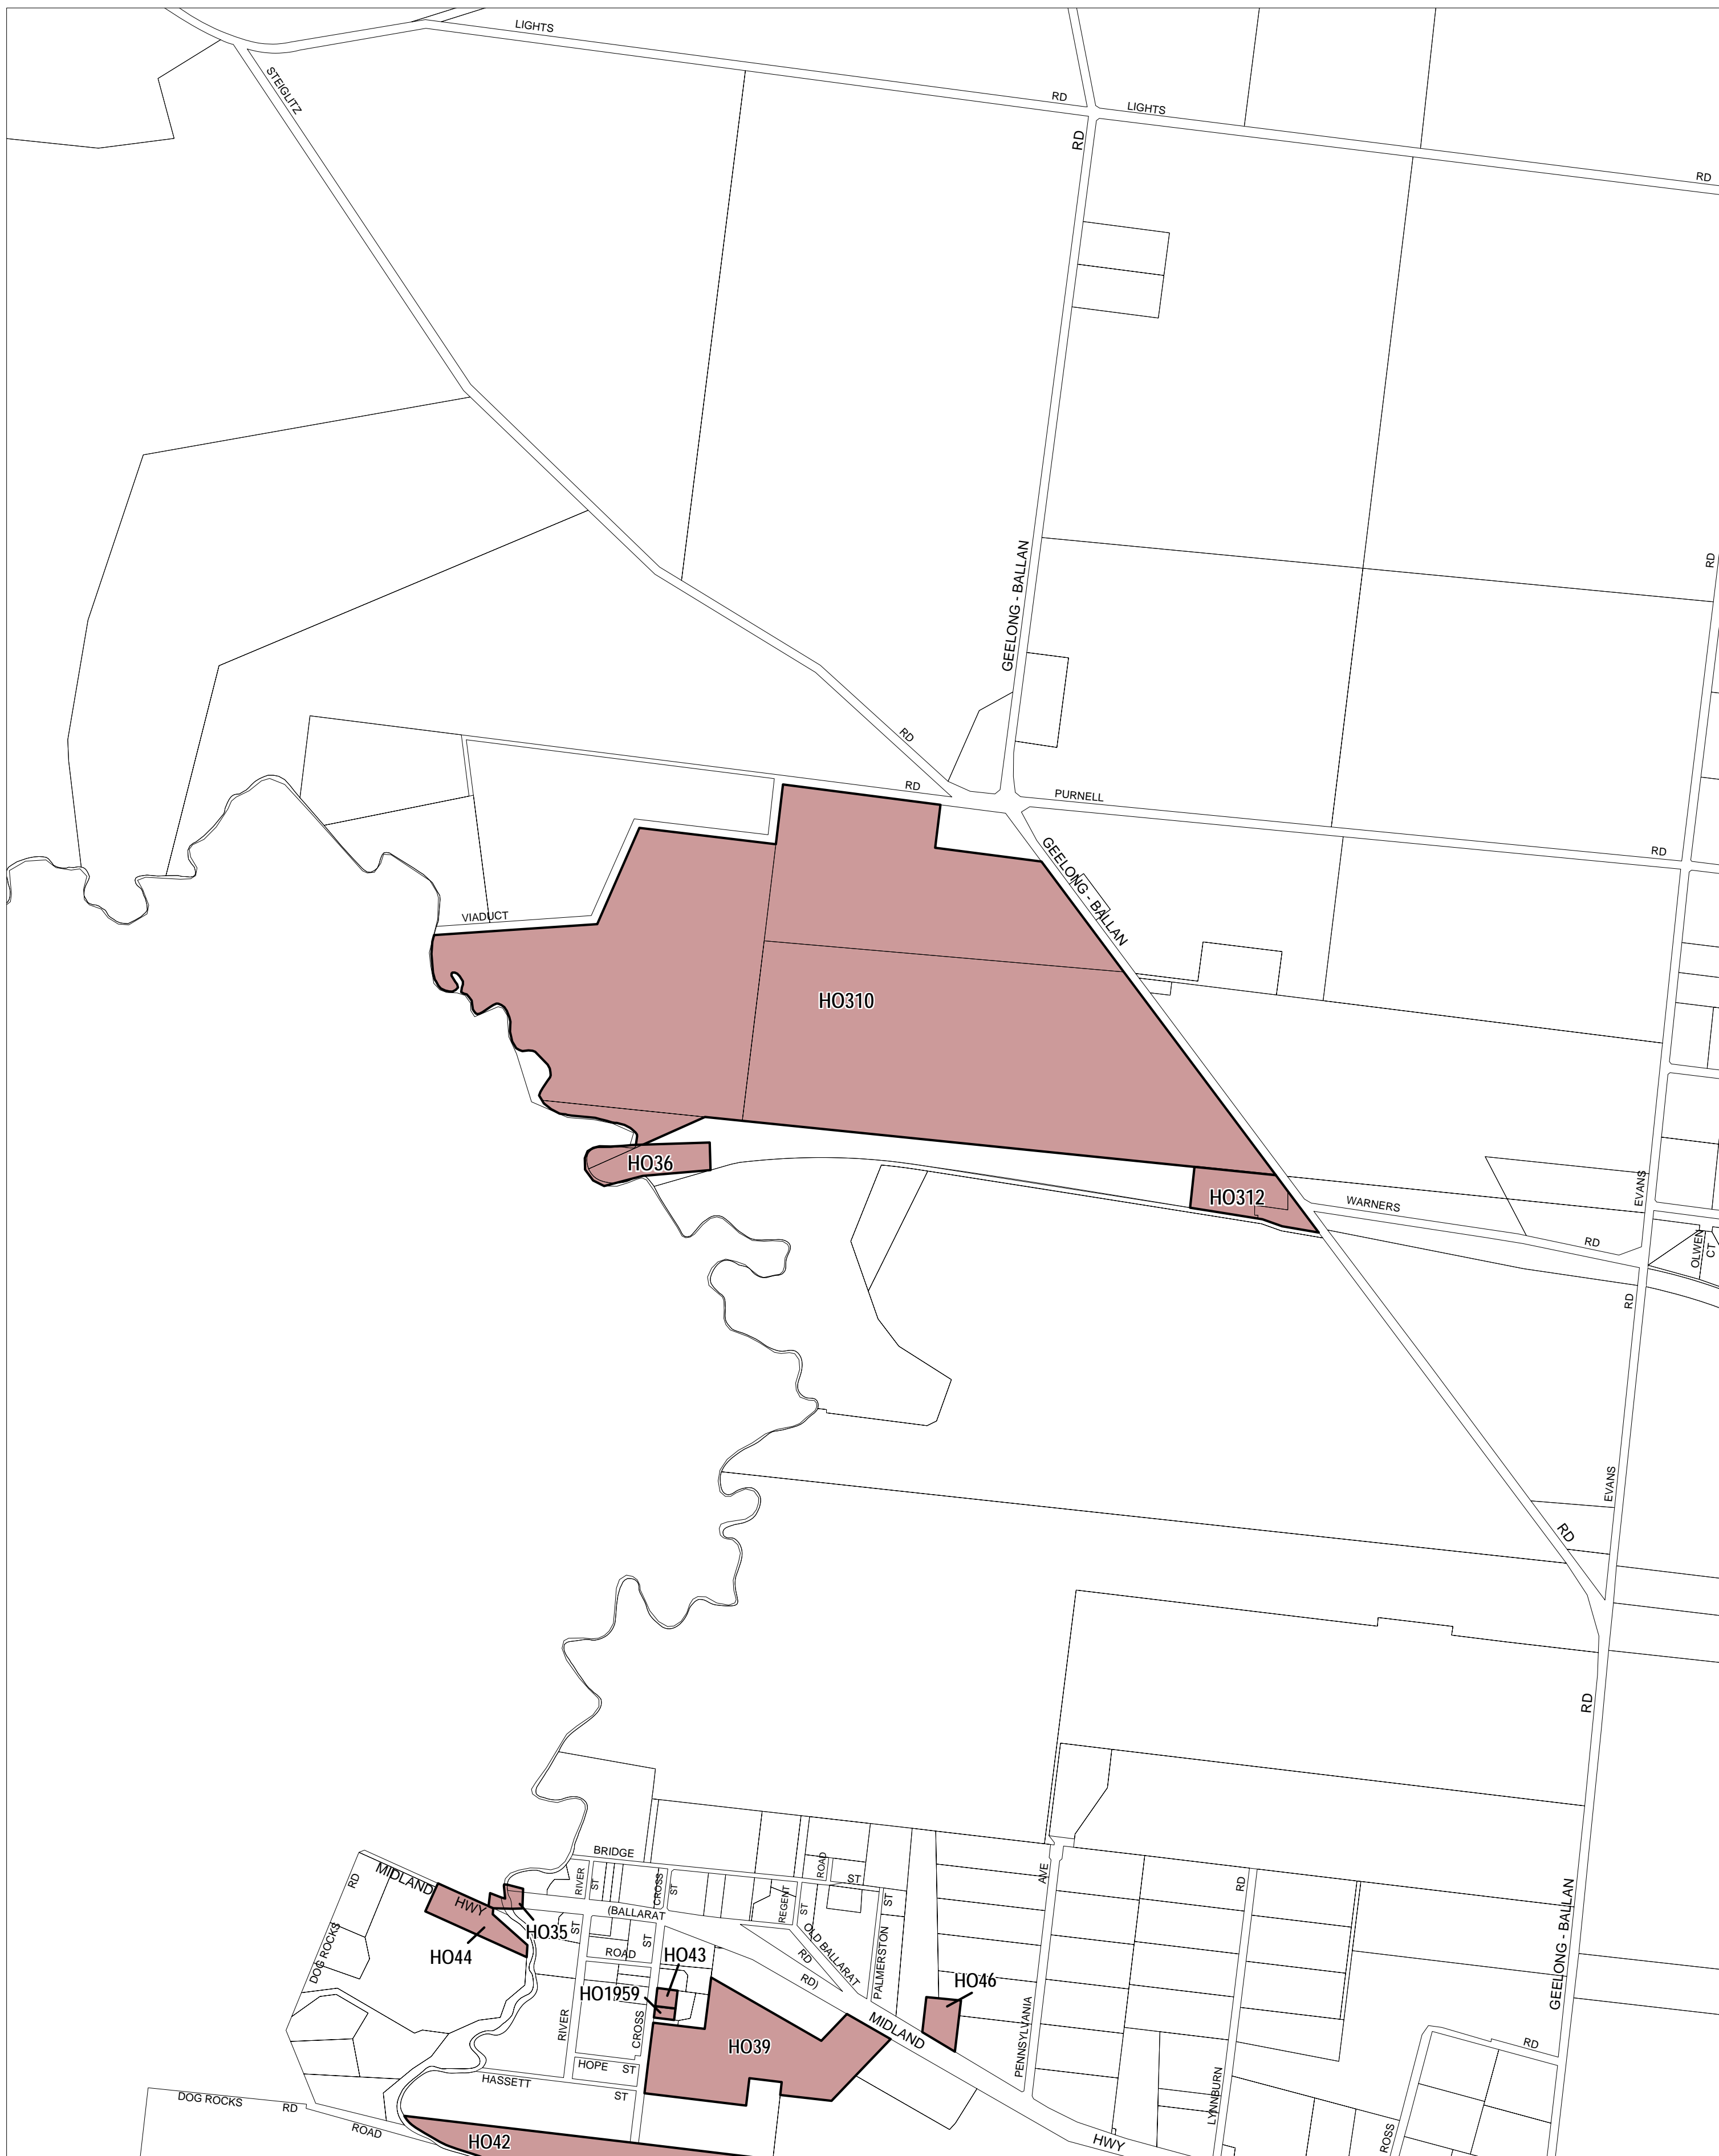

GREATER GEELONG PLANNING SCHEME - LOCAL PROVISION

HO Heritage Overlay

INDEX TO ADJOINING METRIC SERIES MAP

1	2	3	4
5	6	7	8
9	10	11	12
13	14	15	16
17	18	19	20
21	22	23	24
25	26	27	28
29	30	31	32
33	34	35	36
37	38	39	40
41	42	43	44
45	46	47	48
49	50	51	52
53	54	55	56
57	58	59	60
61	62	63	64
65	66	67	68
69	70	71	72
73	74	75	76
77	78	79	80
81	82	83	84
85	86	87	88
89	90	91	92
93	94	95	96
97	98	99	100

Printed: 24/7/2009

AMENDMENT C162