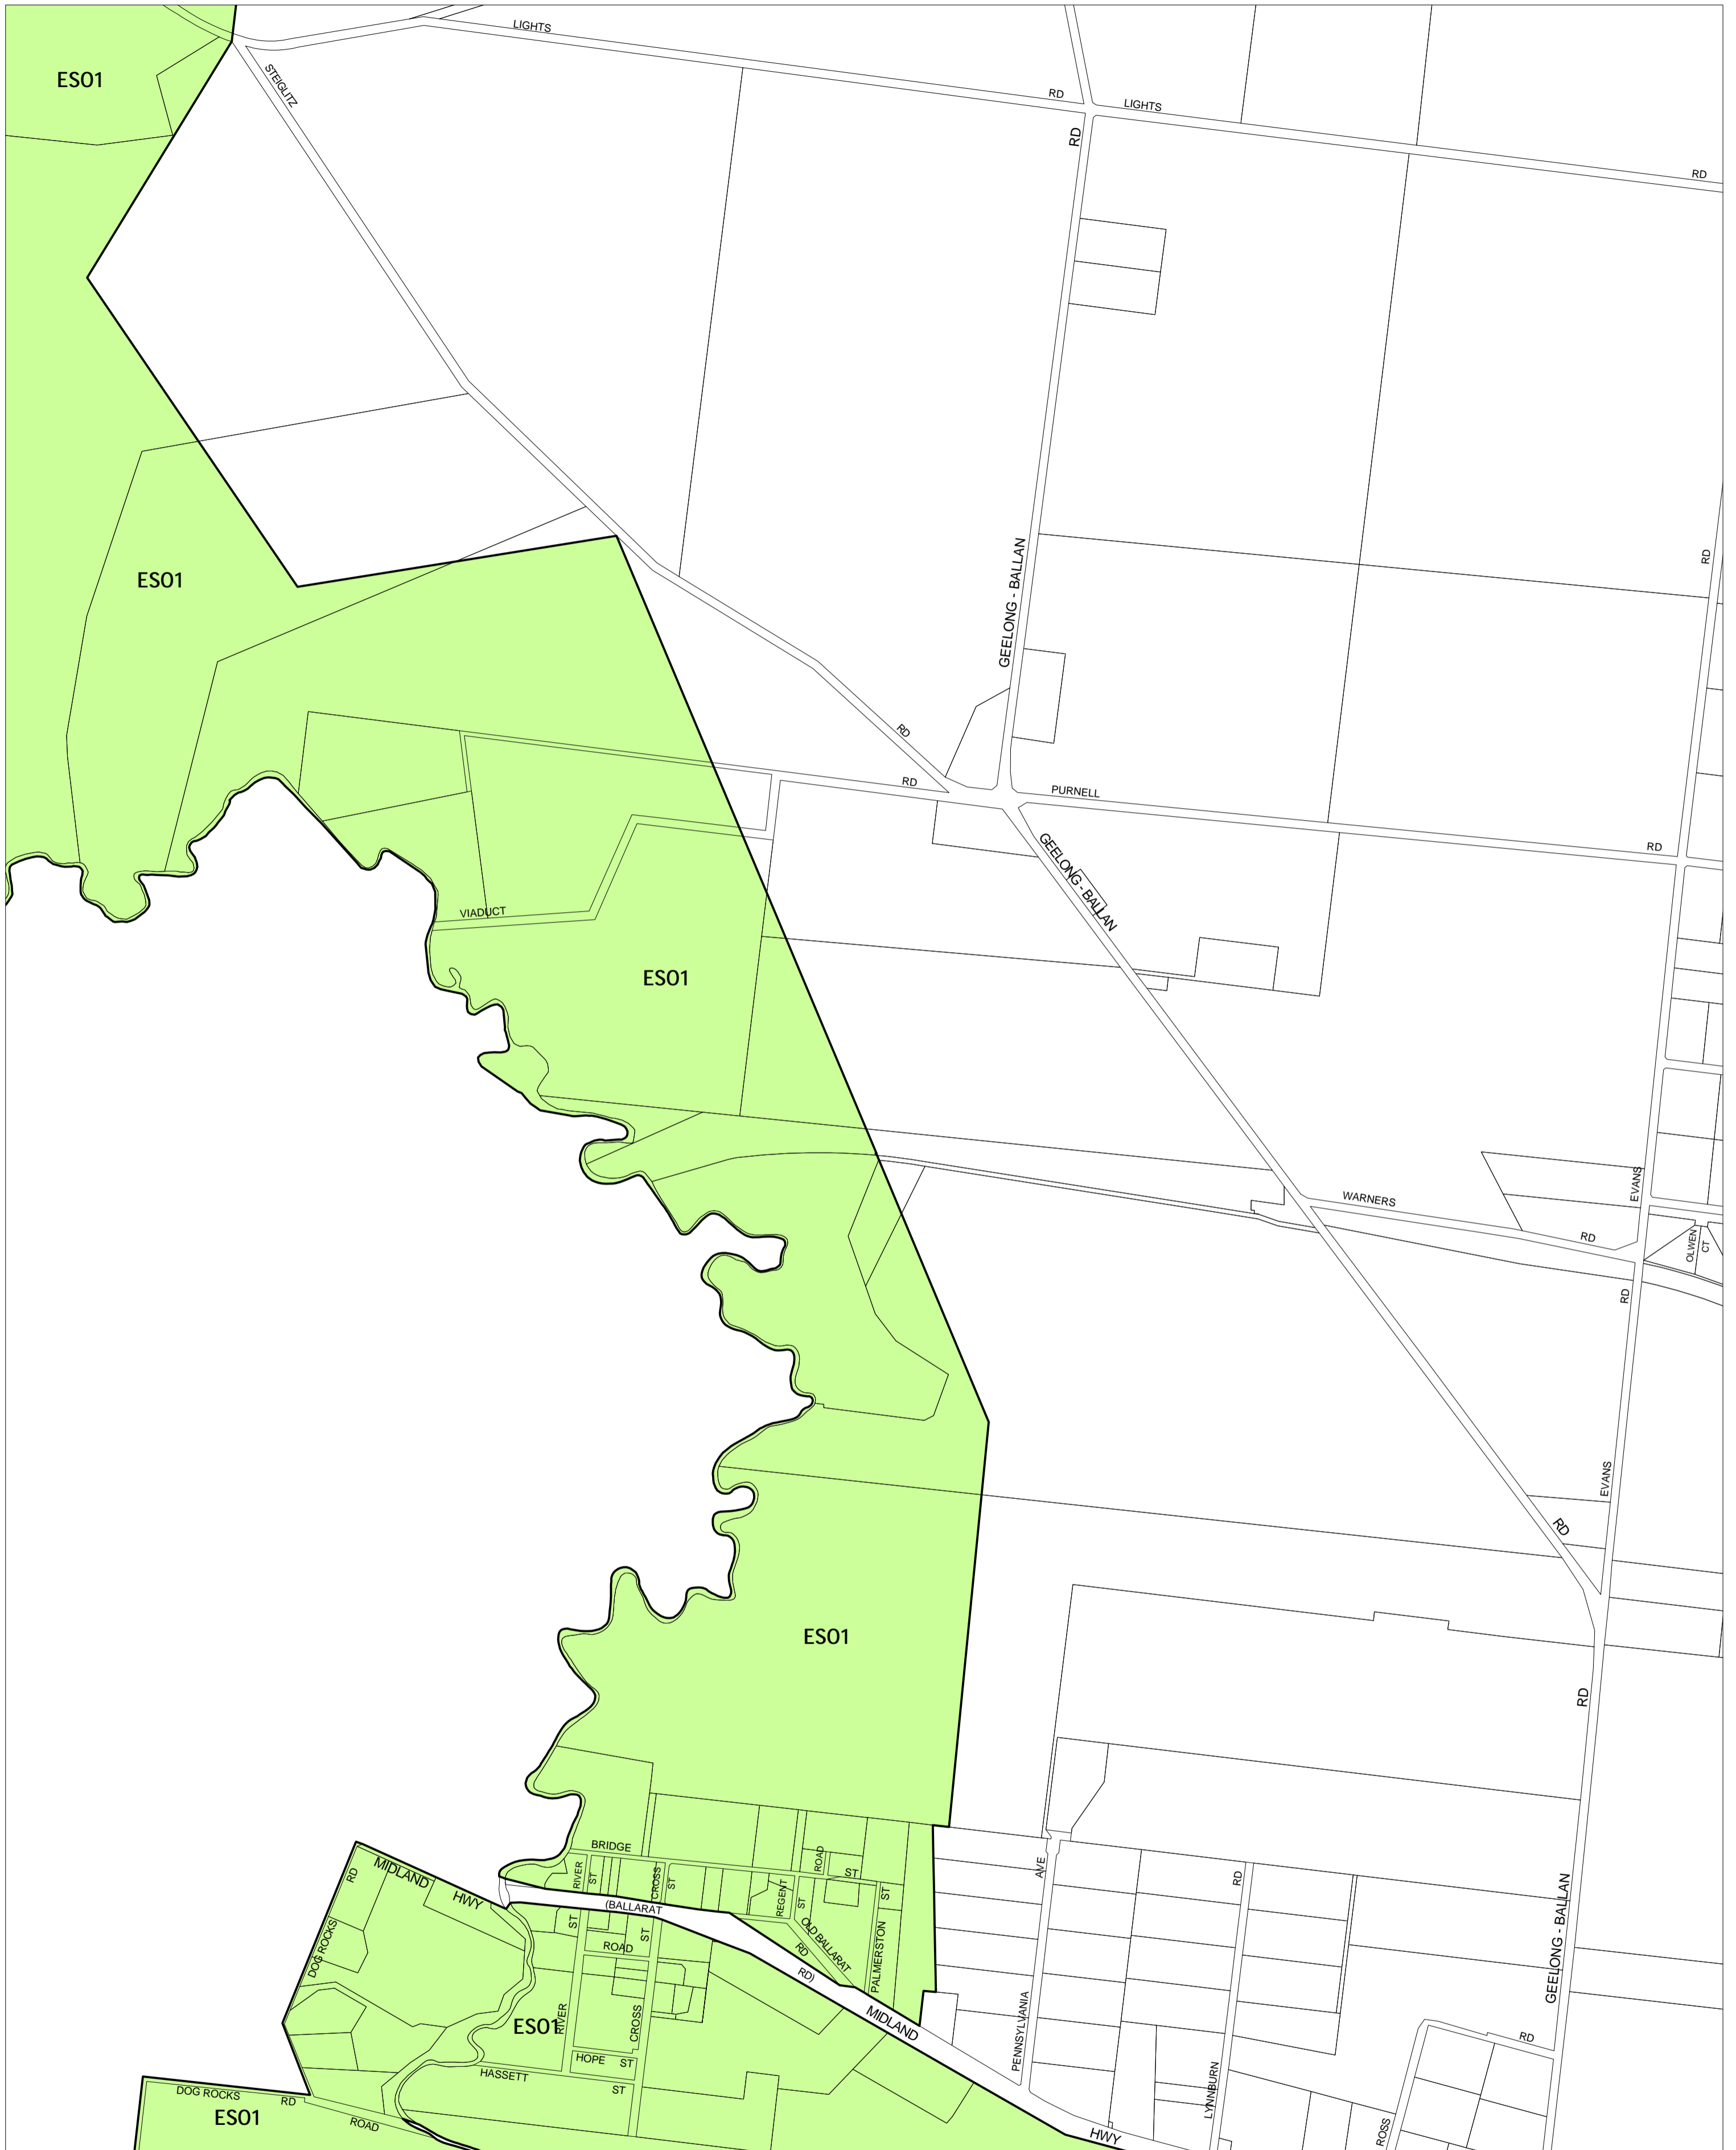

GREATER GEELONG PLANNING SCHEME - LOCAL PROVISION

Overlays

ES01 Environmental Significance Overlay - Schedule 1

AUSTRALIAN MAP GRID ZONE 55

INDEX TO ADJOINING METRIC SERIES MAP

Printed: 19/6/2007

AMENDMENT C39