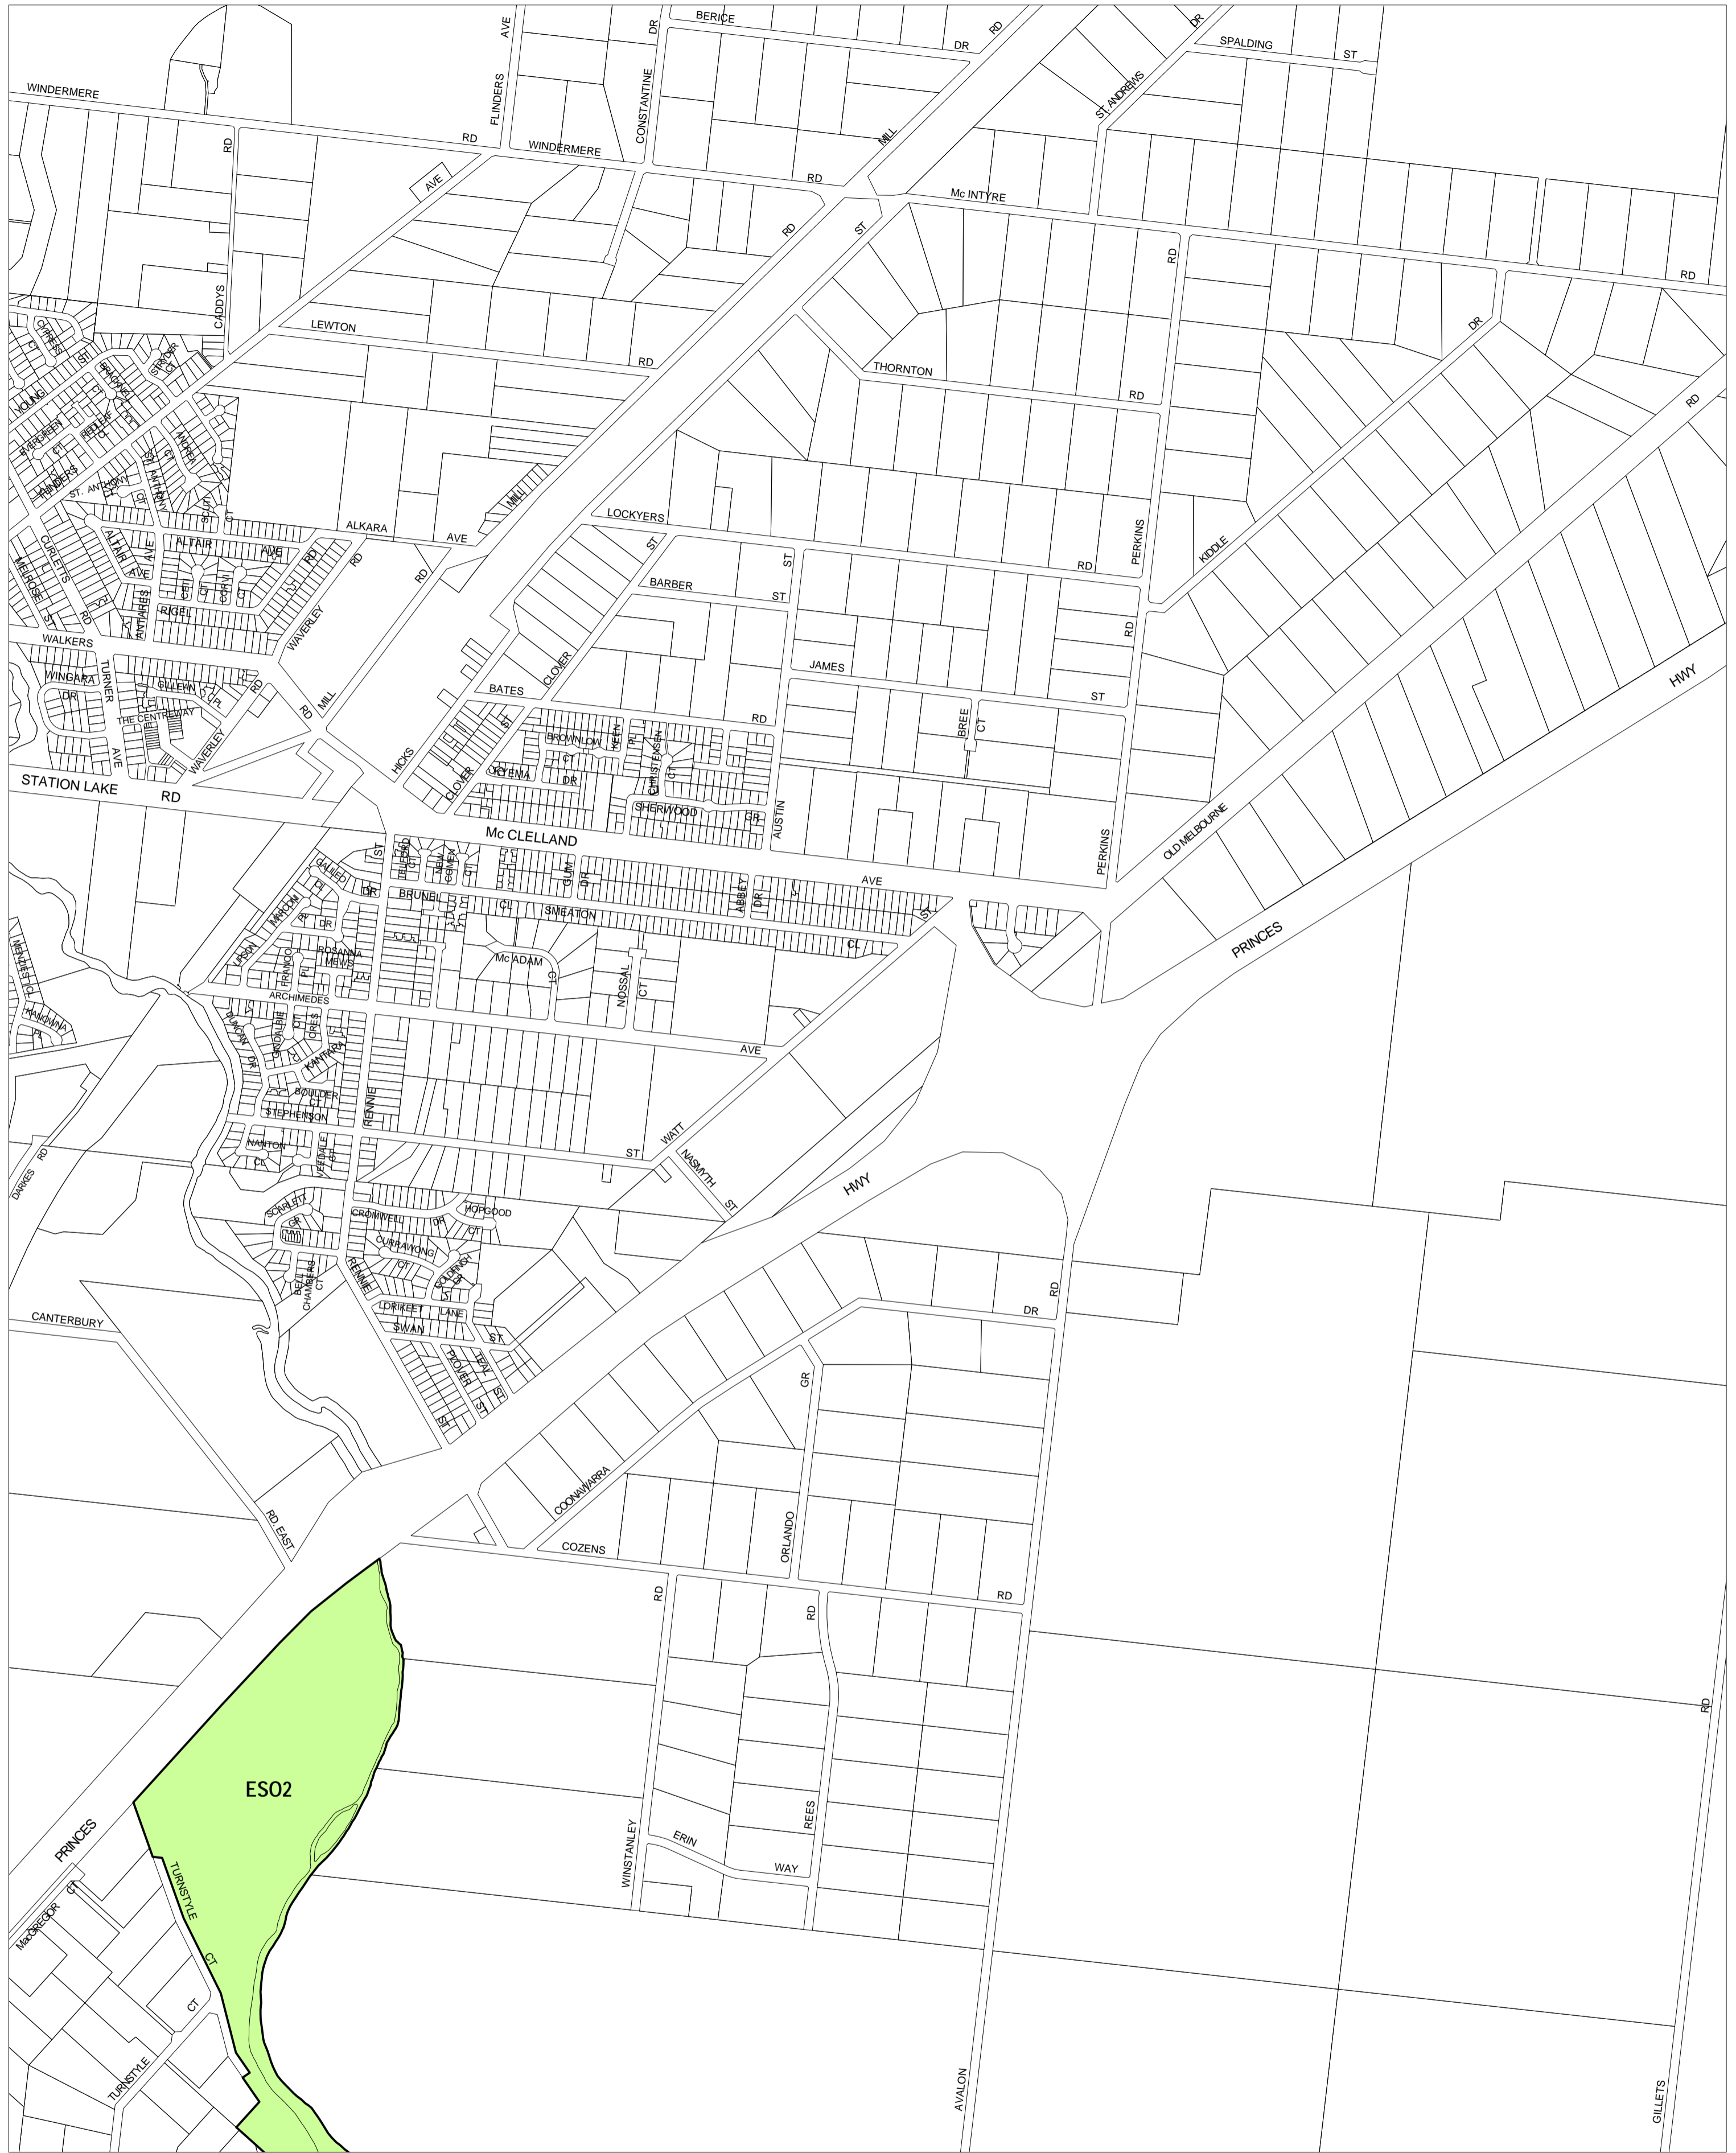

GREATER GEELONG PLANNING SCHEME - LOCAL PROVISION

Overlays

- ESO2 Environmental Significance Overlay - Schedule 2

Printed: 19/6/2007

AMENDMENT C39