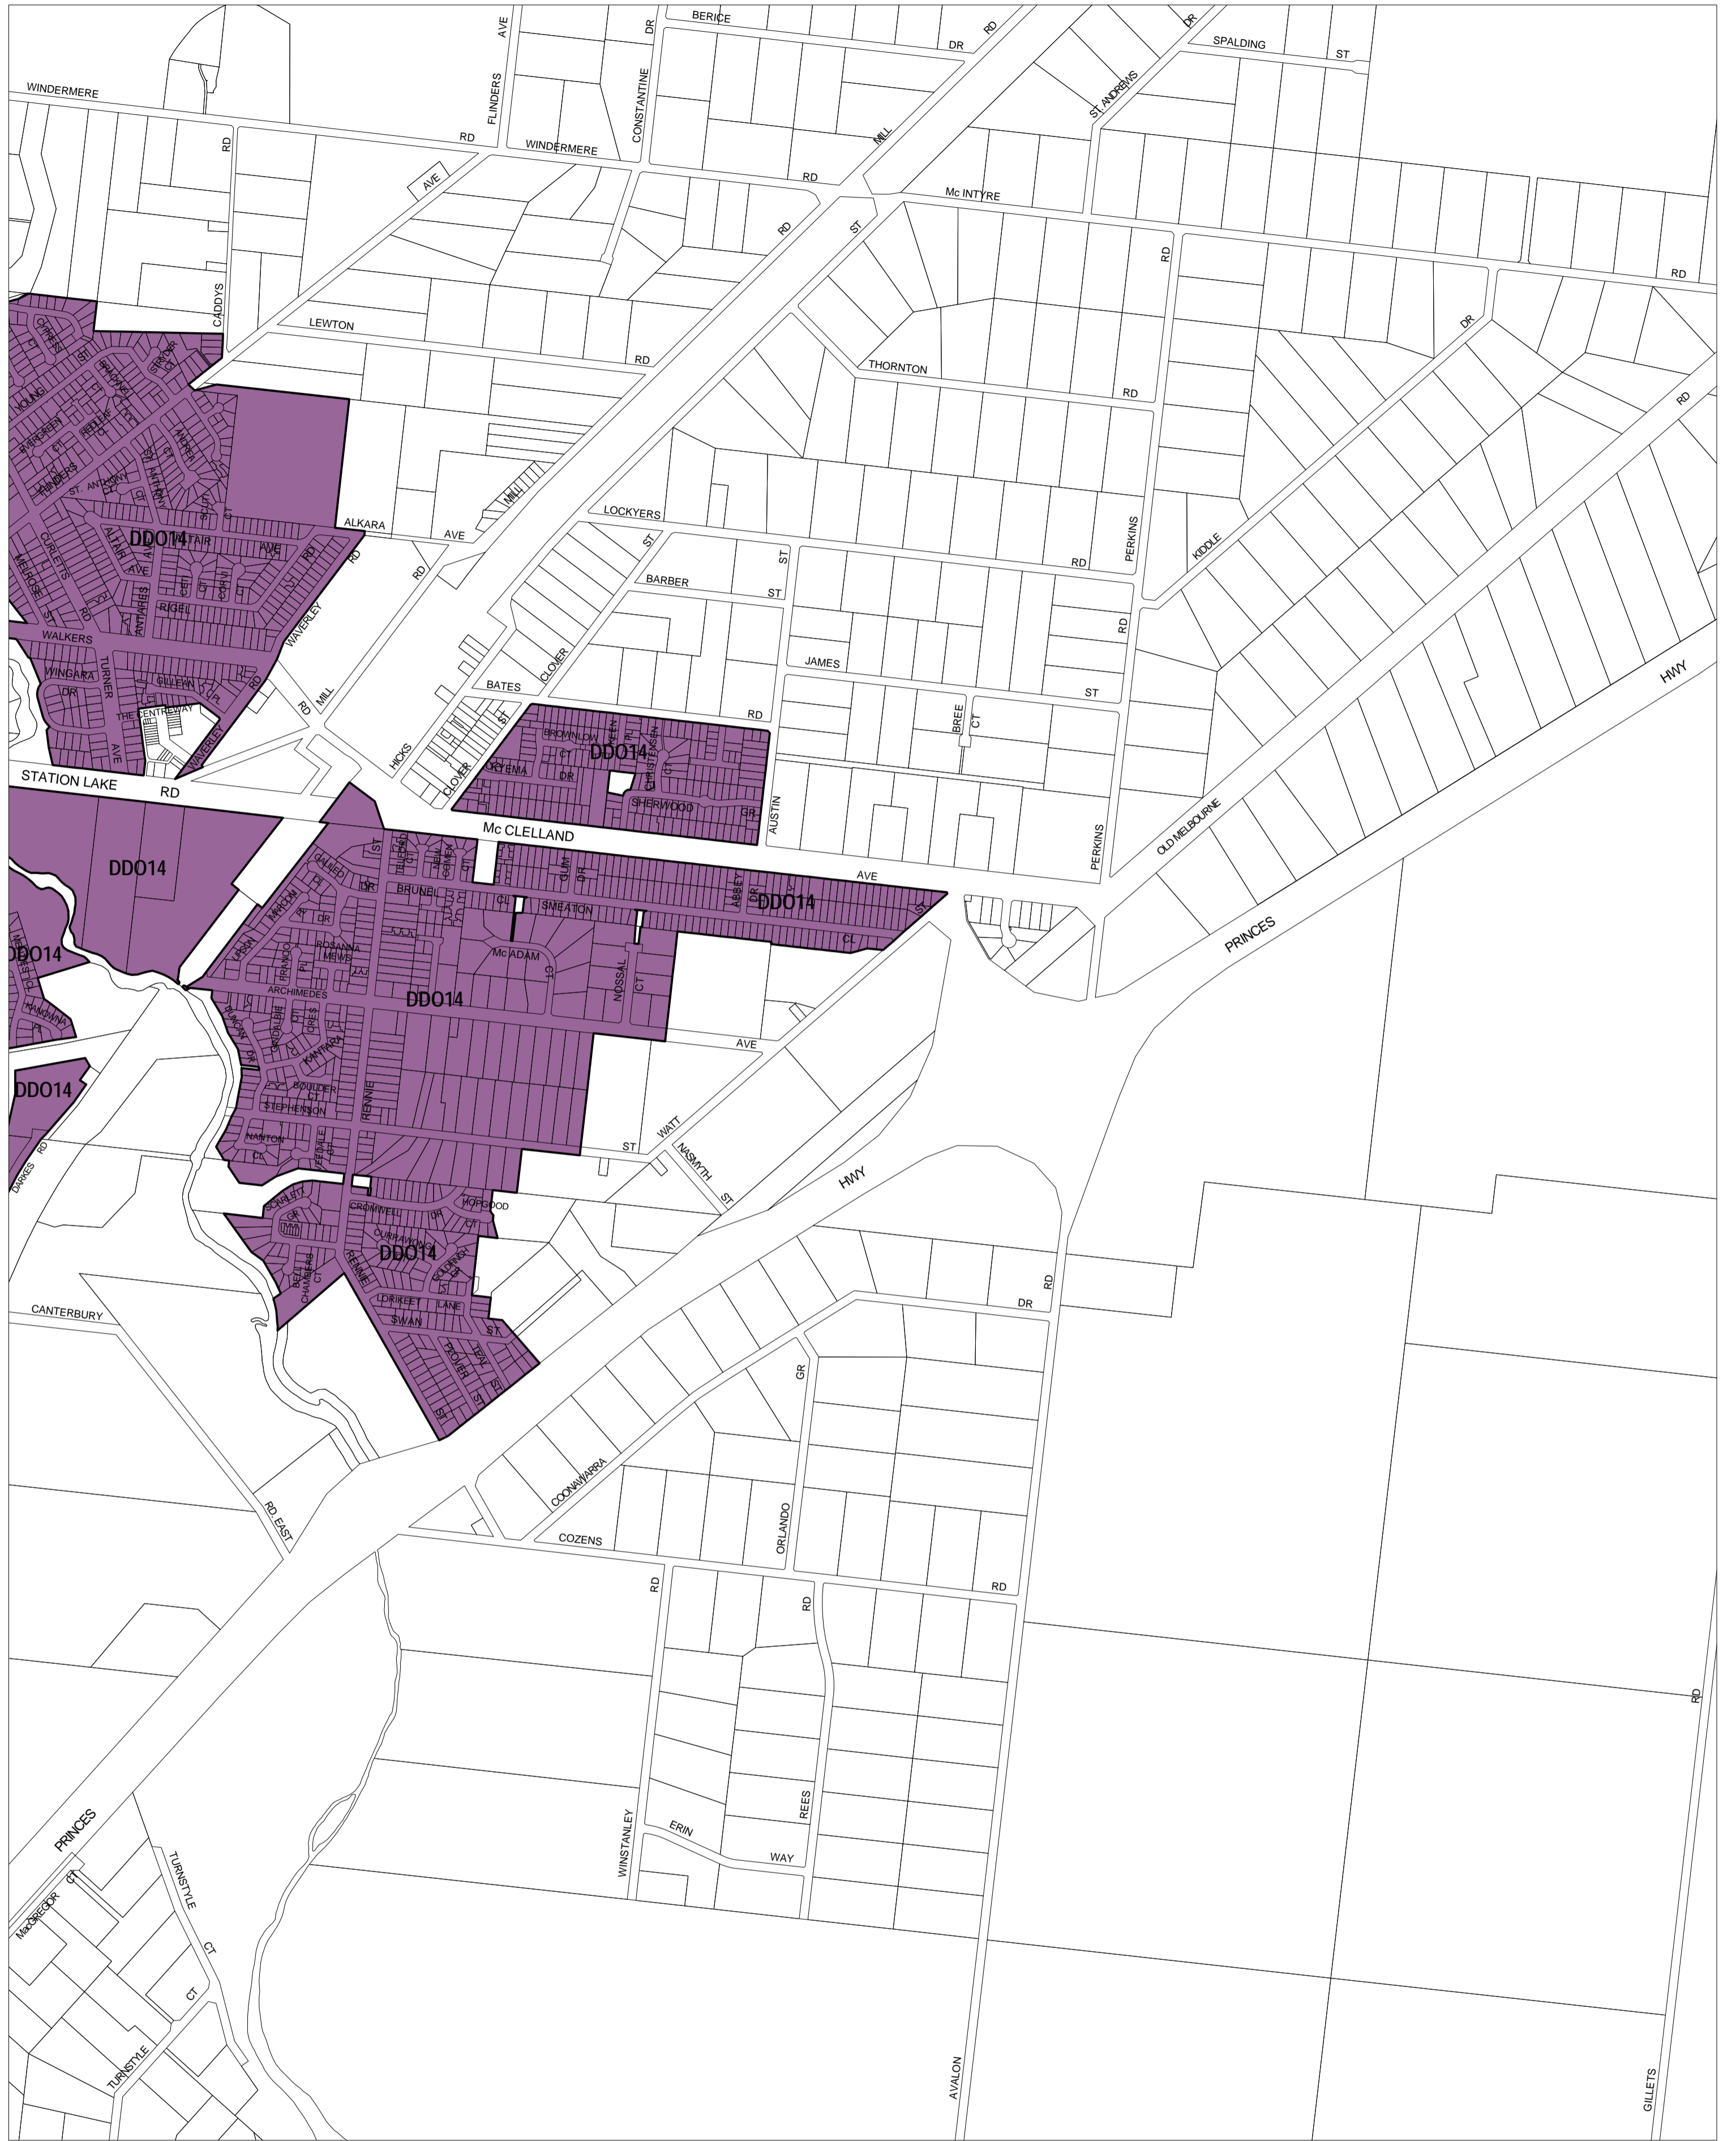

GREATER GEELONG PLANNING SCHEME - LOCAL PROVISION

Overlays

DDO14 Design And Development Overlay - Schedule 14

Printed: 18/6/2007

AMENDMENT C104