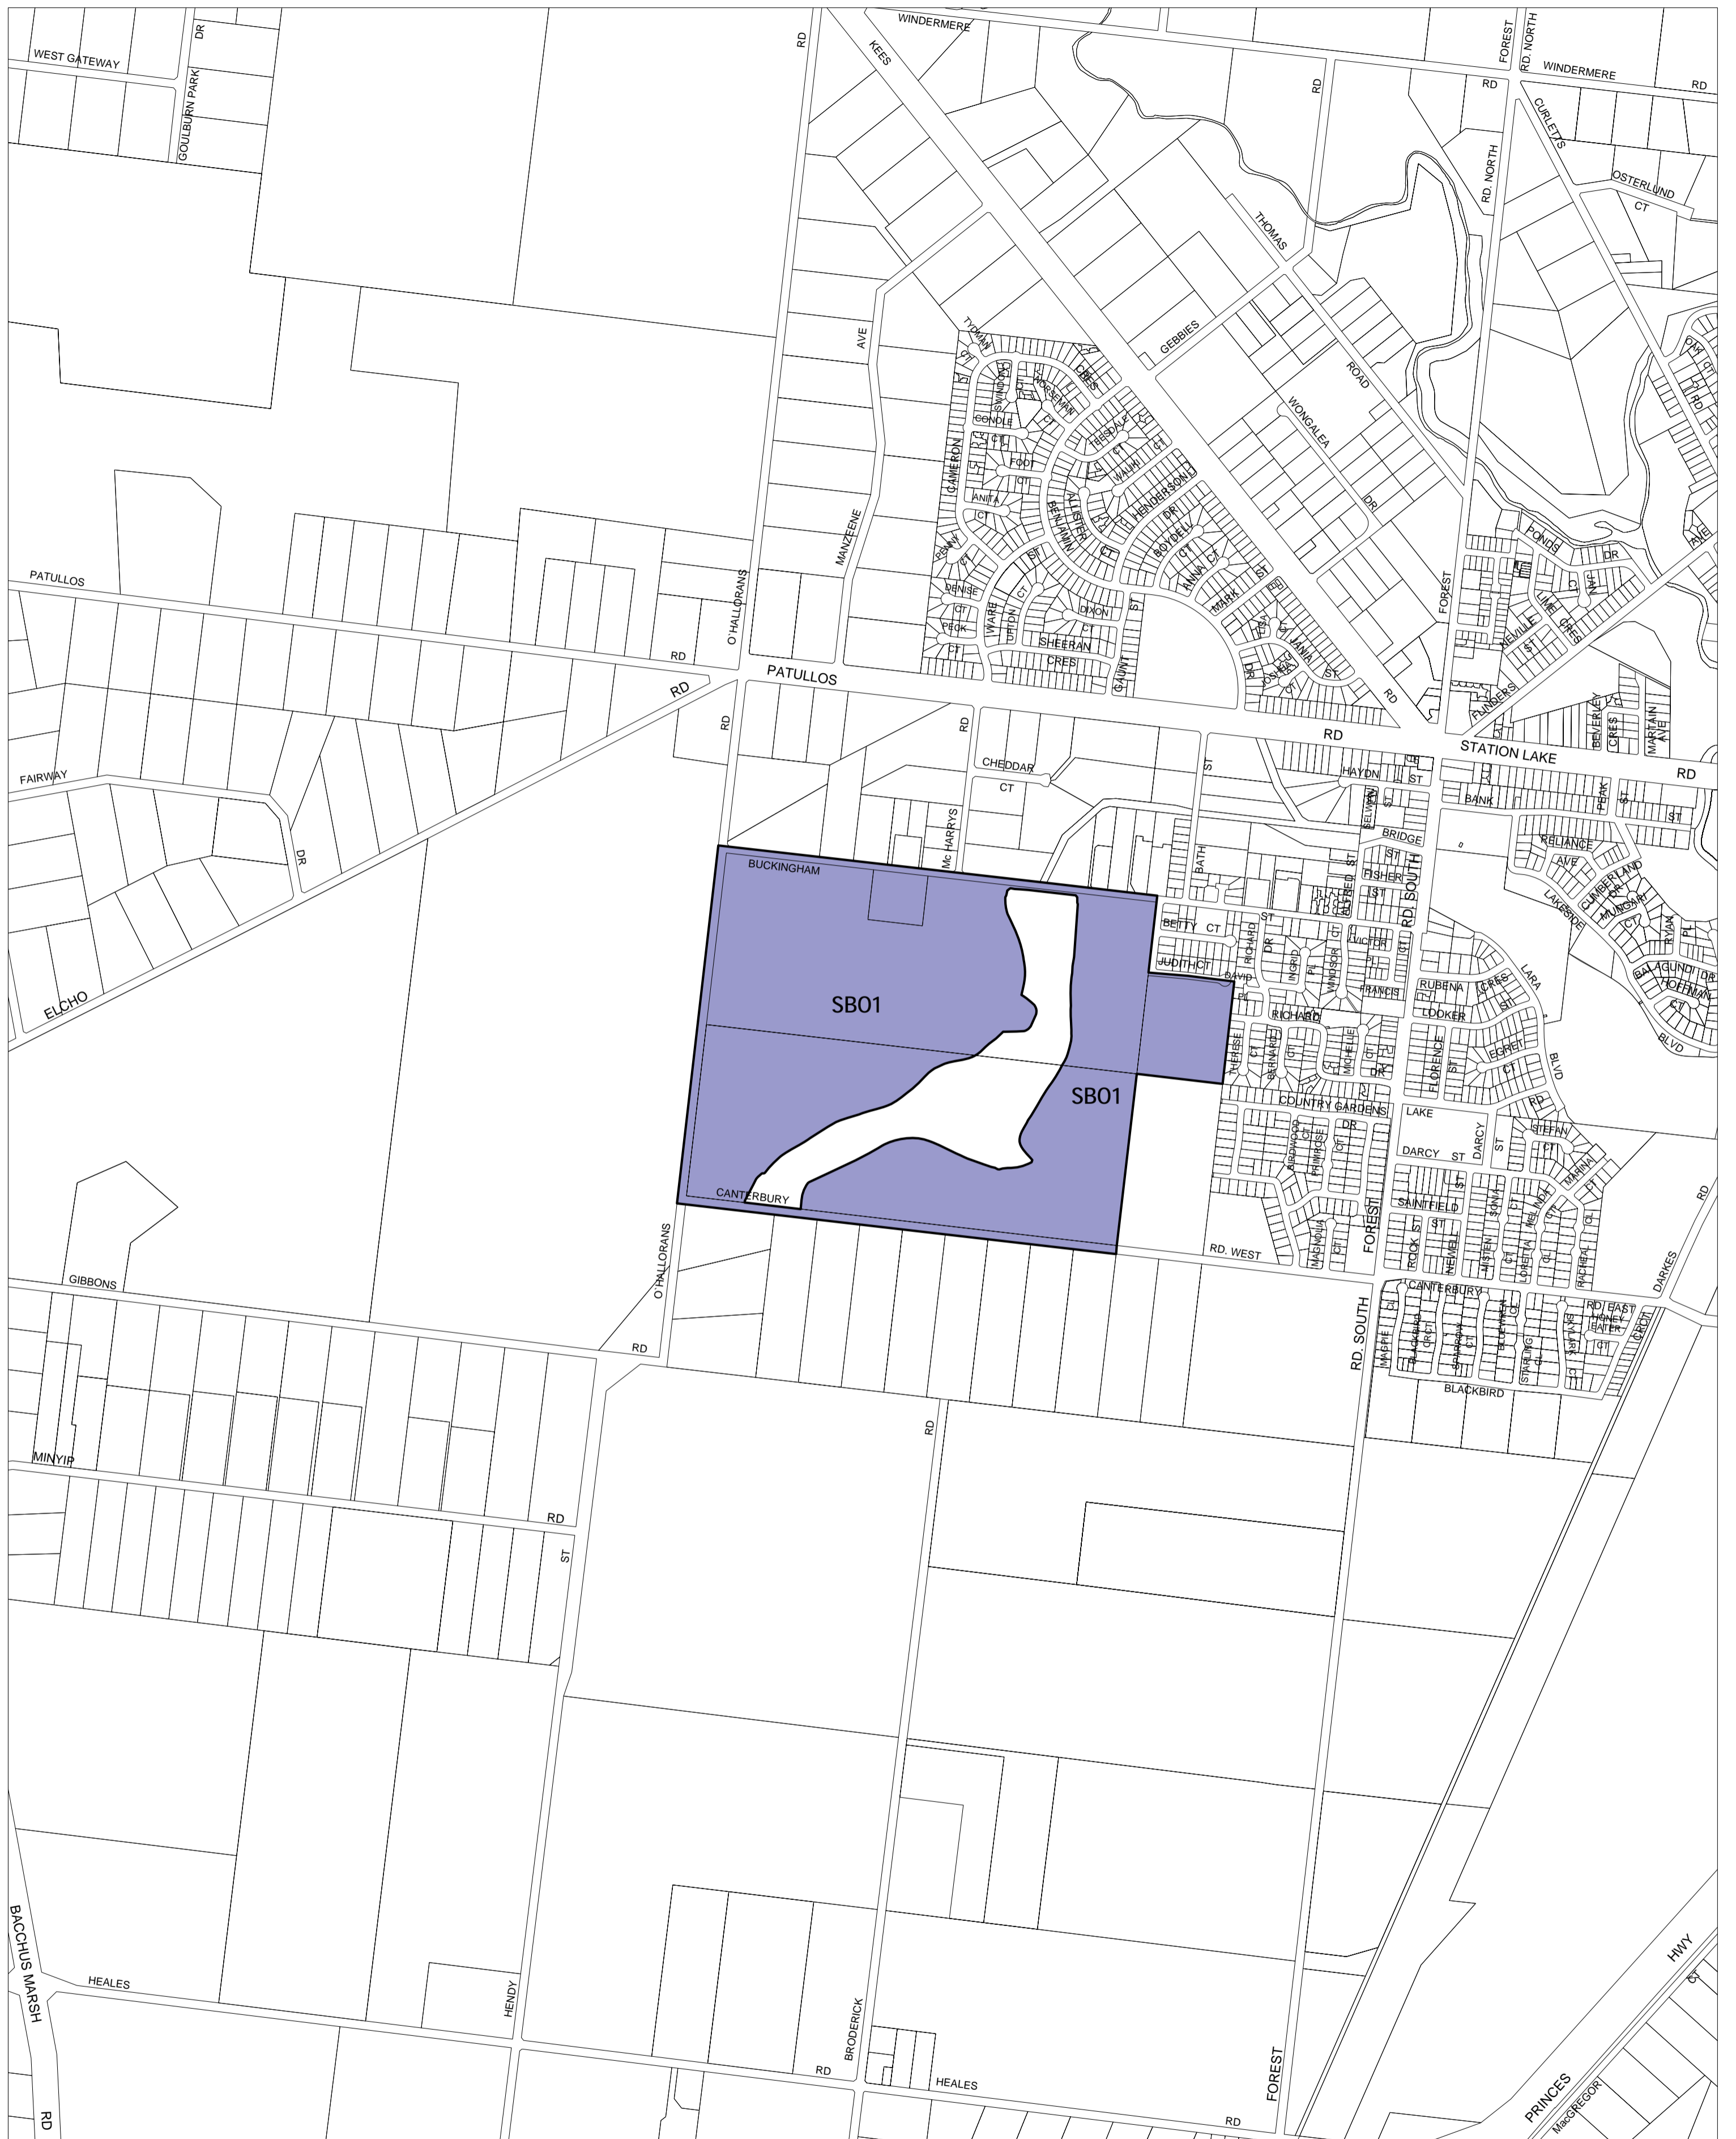

GREATER GEELONG PLANNING SCHEME - LOCAL PROVISION

Overlays

SB01 Special Building Overlay

200 0 200 400 600 800 1000 m

AUSTRALIAN MAP GRID ZONE 55

INDEX TO ADJOINING METRIC SERIES MAP

1	2	3
4	5	6
7	8	9
10	11	12
13	14	15
16	17	18
19	20	21
22	23	24
25	26	27
28	29	30
31	32	33
34	35	36
37	38	39
40	41	42

Printed: 22/7/2009

AMENDMENT C86 PART 1