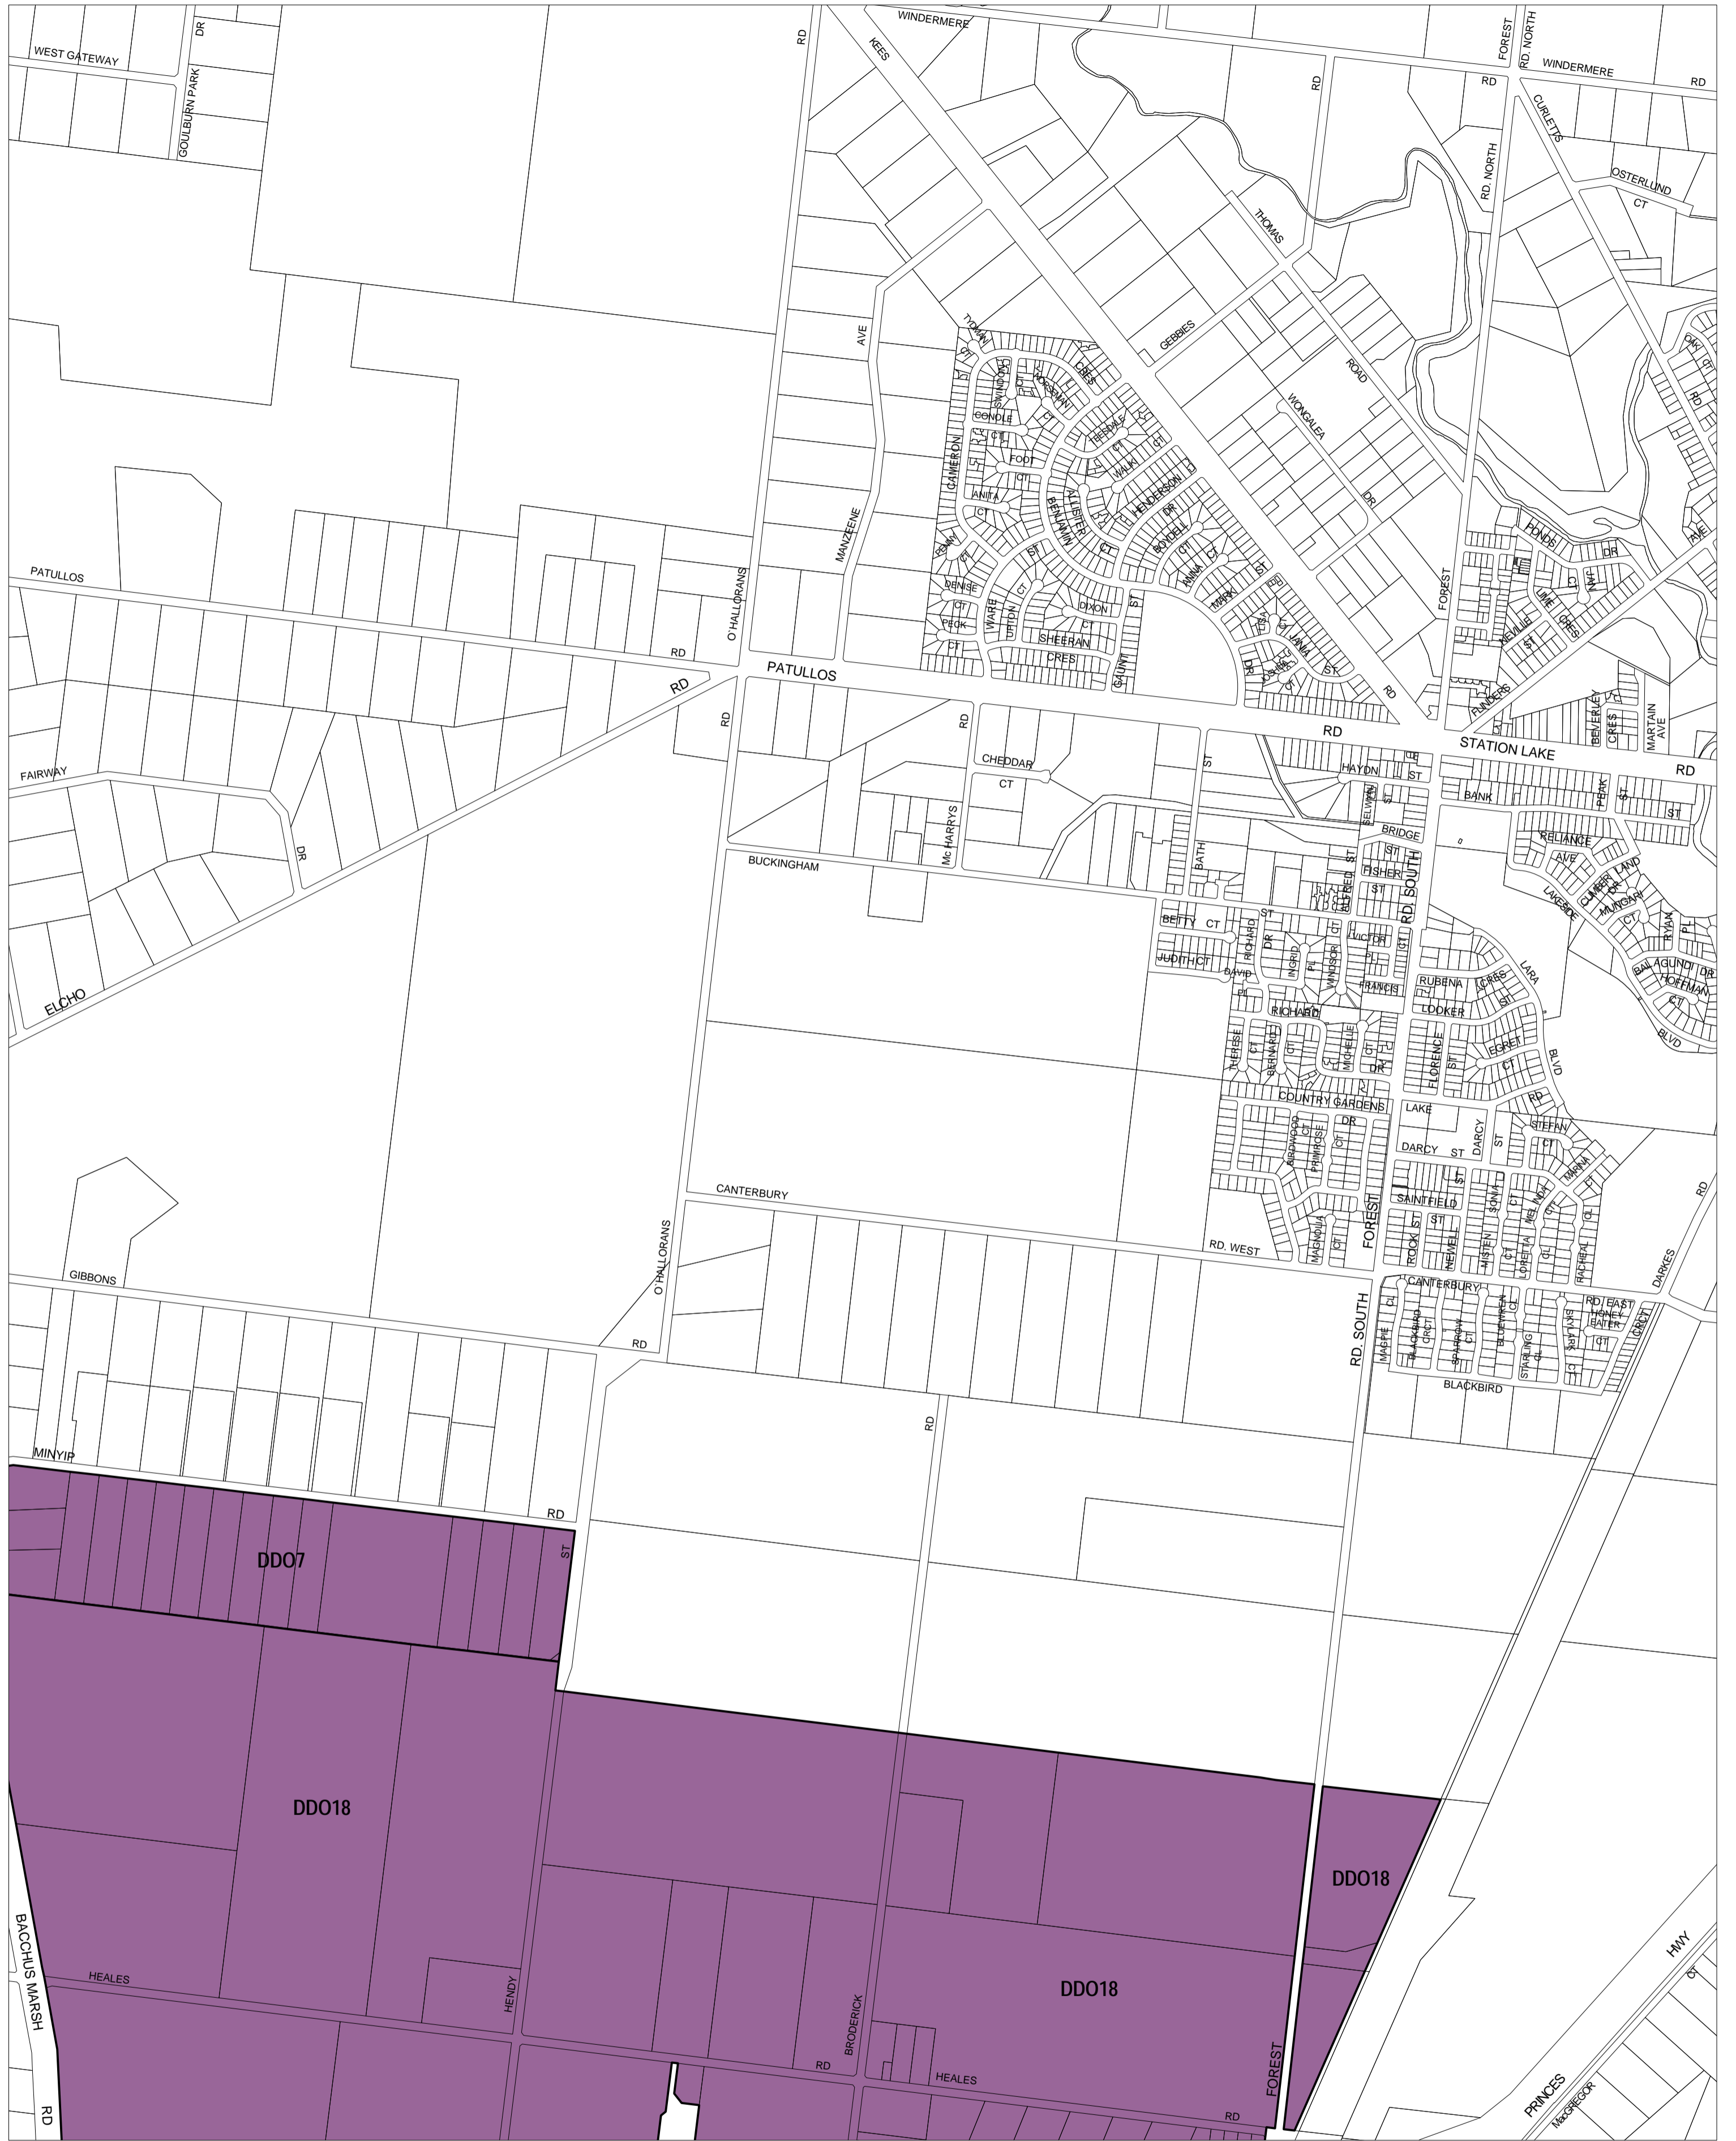

GREATER GEELONG PLANNING SCHEME - LOCAL PROVISION

Overlays

- DD018 Design And Development Overlay - Schedule 18
- DD07 Design And Development Overlay - Schedule 7

200 0 200 400 600 800 1000m
AUSTRALIAN MAP GRID ZONE 55

INDEX TO ADJOINING METRIC SERIES MAP

1	2	3	4
5	6	7	8
9	10	11	12
13	14	15	16
17	18	19	20
21	22	23	24
25	26	27	28
29	30	31	32
33	34	35	36
37	38	39	40
41	42	43	44
45	46	47	48
49	50	51	52
53	54	55	56
57	58	59	60
61	62	63	64
65	66	67	68
69	70	71	72
73	74	75	76
77	78	79	80
81	82	83	84
85	86	87	88
89	90	91	92

Printed: 15/1/2008

AMENDMENT C157