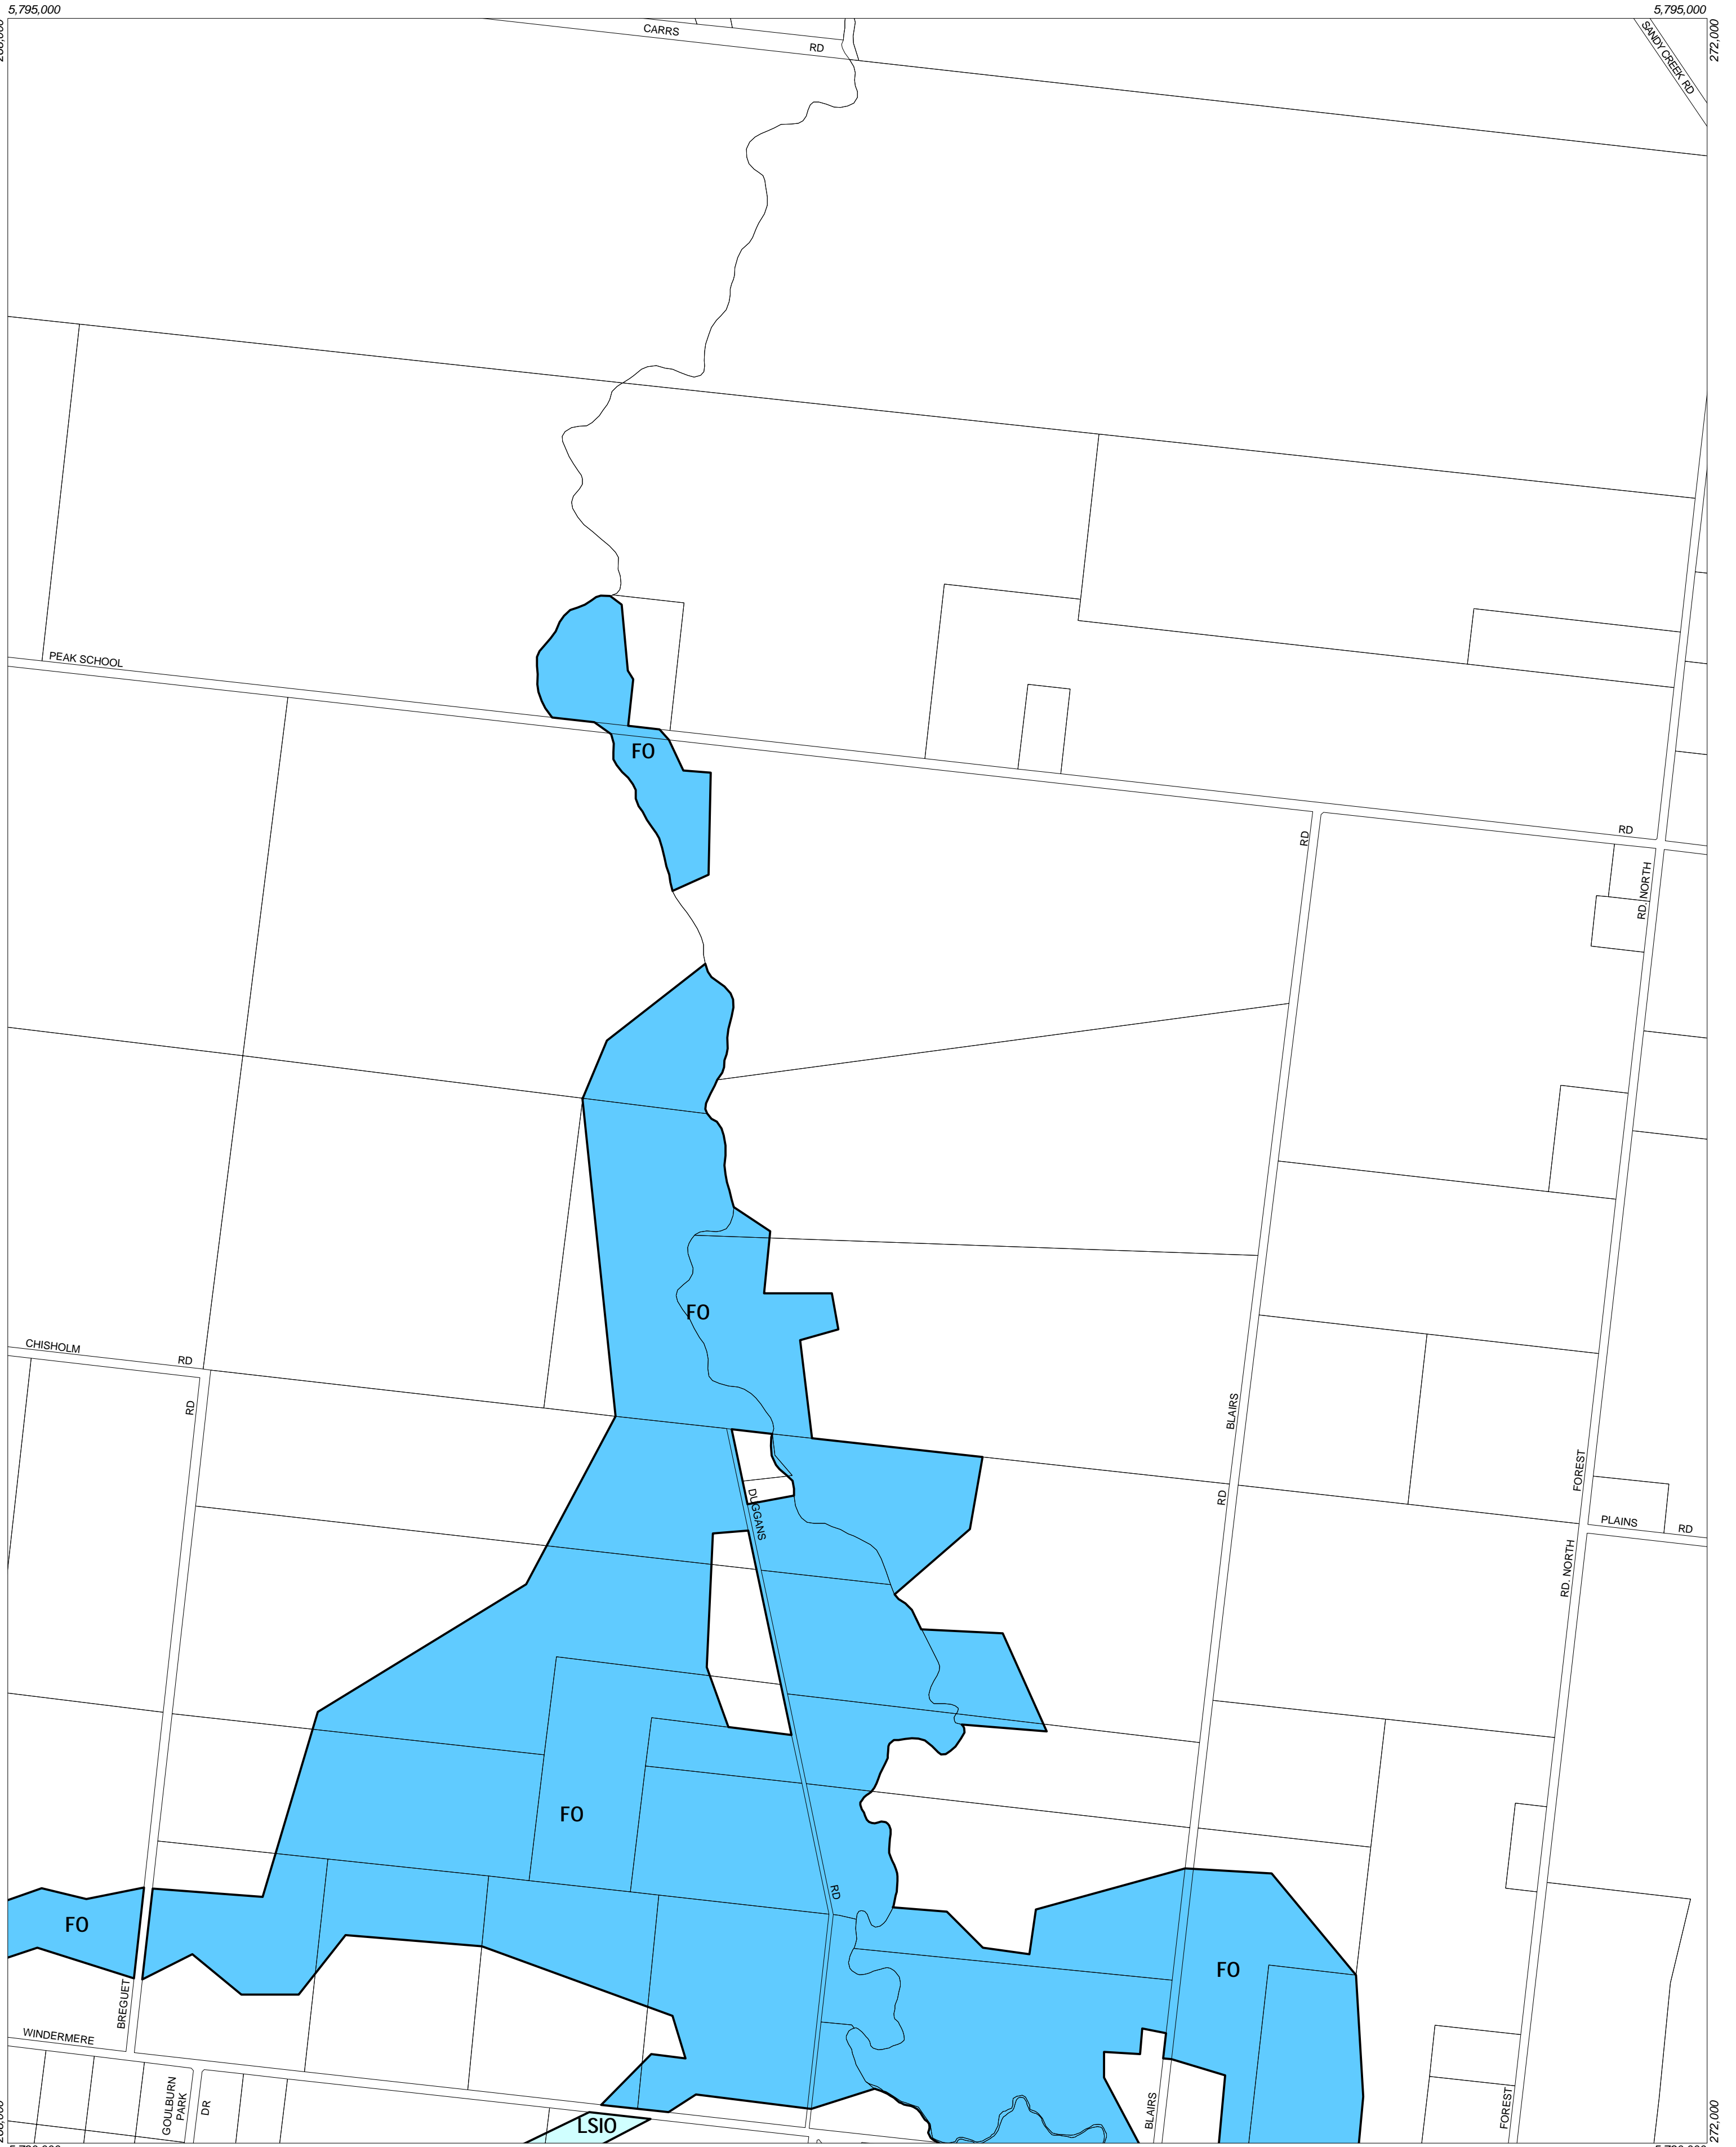

GREATER GEELONG PLANNING SCHEME - LOCAL PROVISION

This publication is copyright. No part may be reproduced by any process except in accordance with the provisions of the Copyright Act. © State of Victoria.

Overlays

- Floodway Overlay
- Land Subject to Inundation Overlay

Amendment C39
Printed: 21/1/2003

INDEX TO ADJOINING METRIC SERIES MAP

1	2	3	4
5	6	7	8
9	10	11	12
13	14	15	16
17	18	19	20
21	22	23	24
25	26	27	28
29	30	31	32