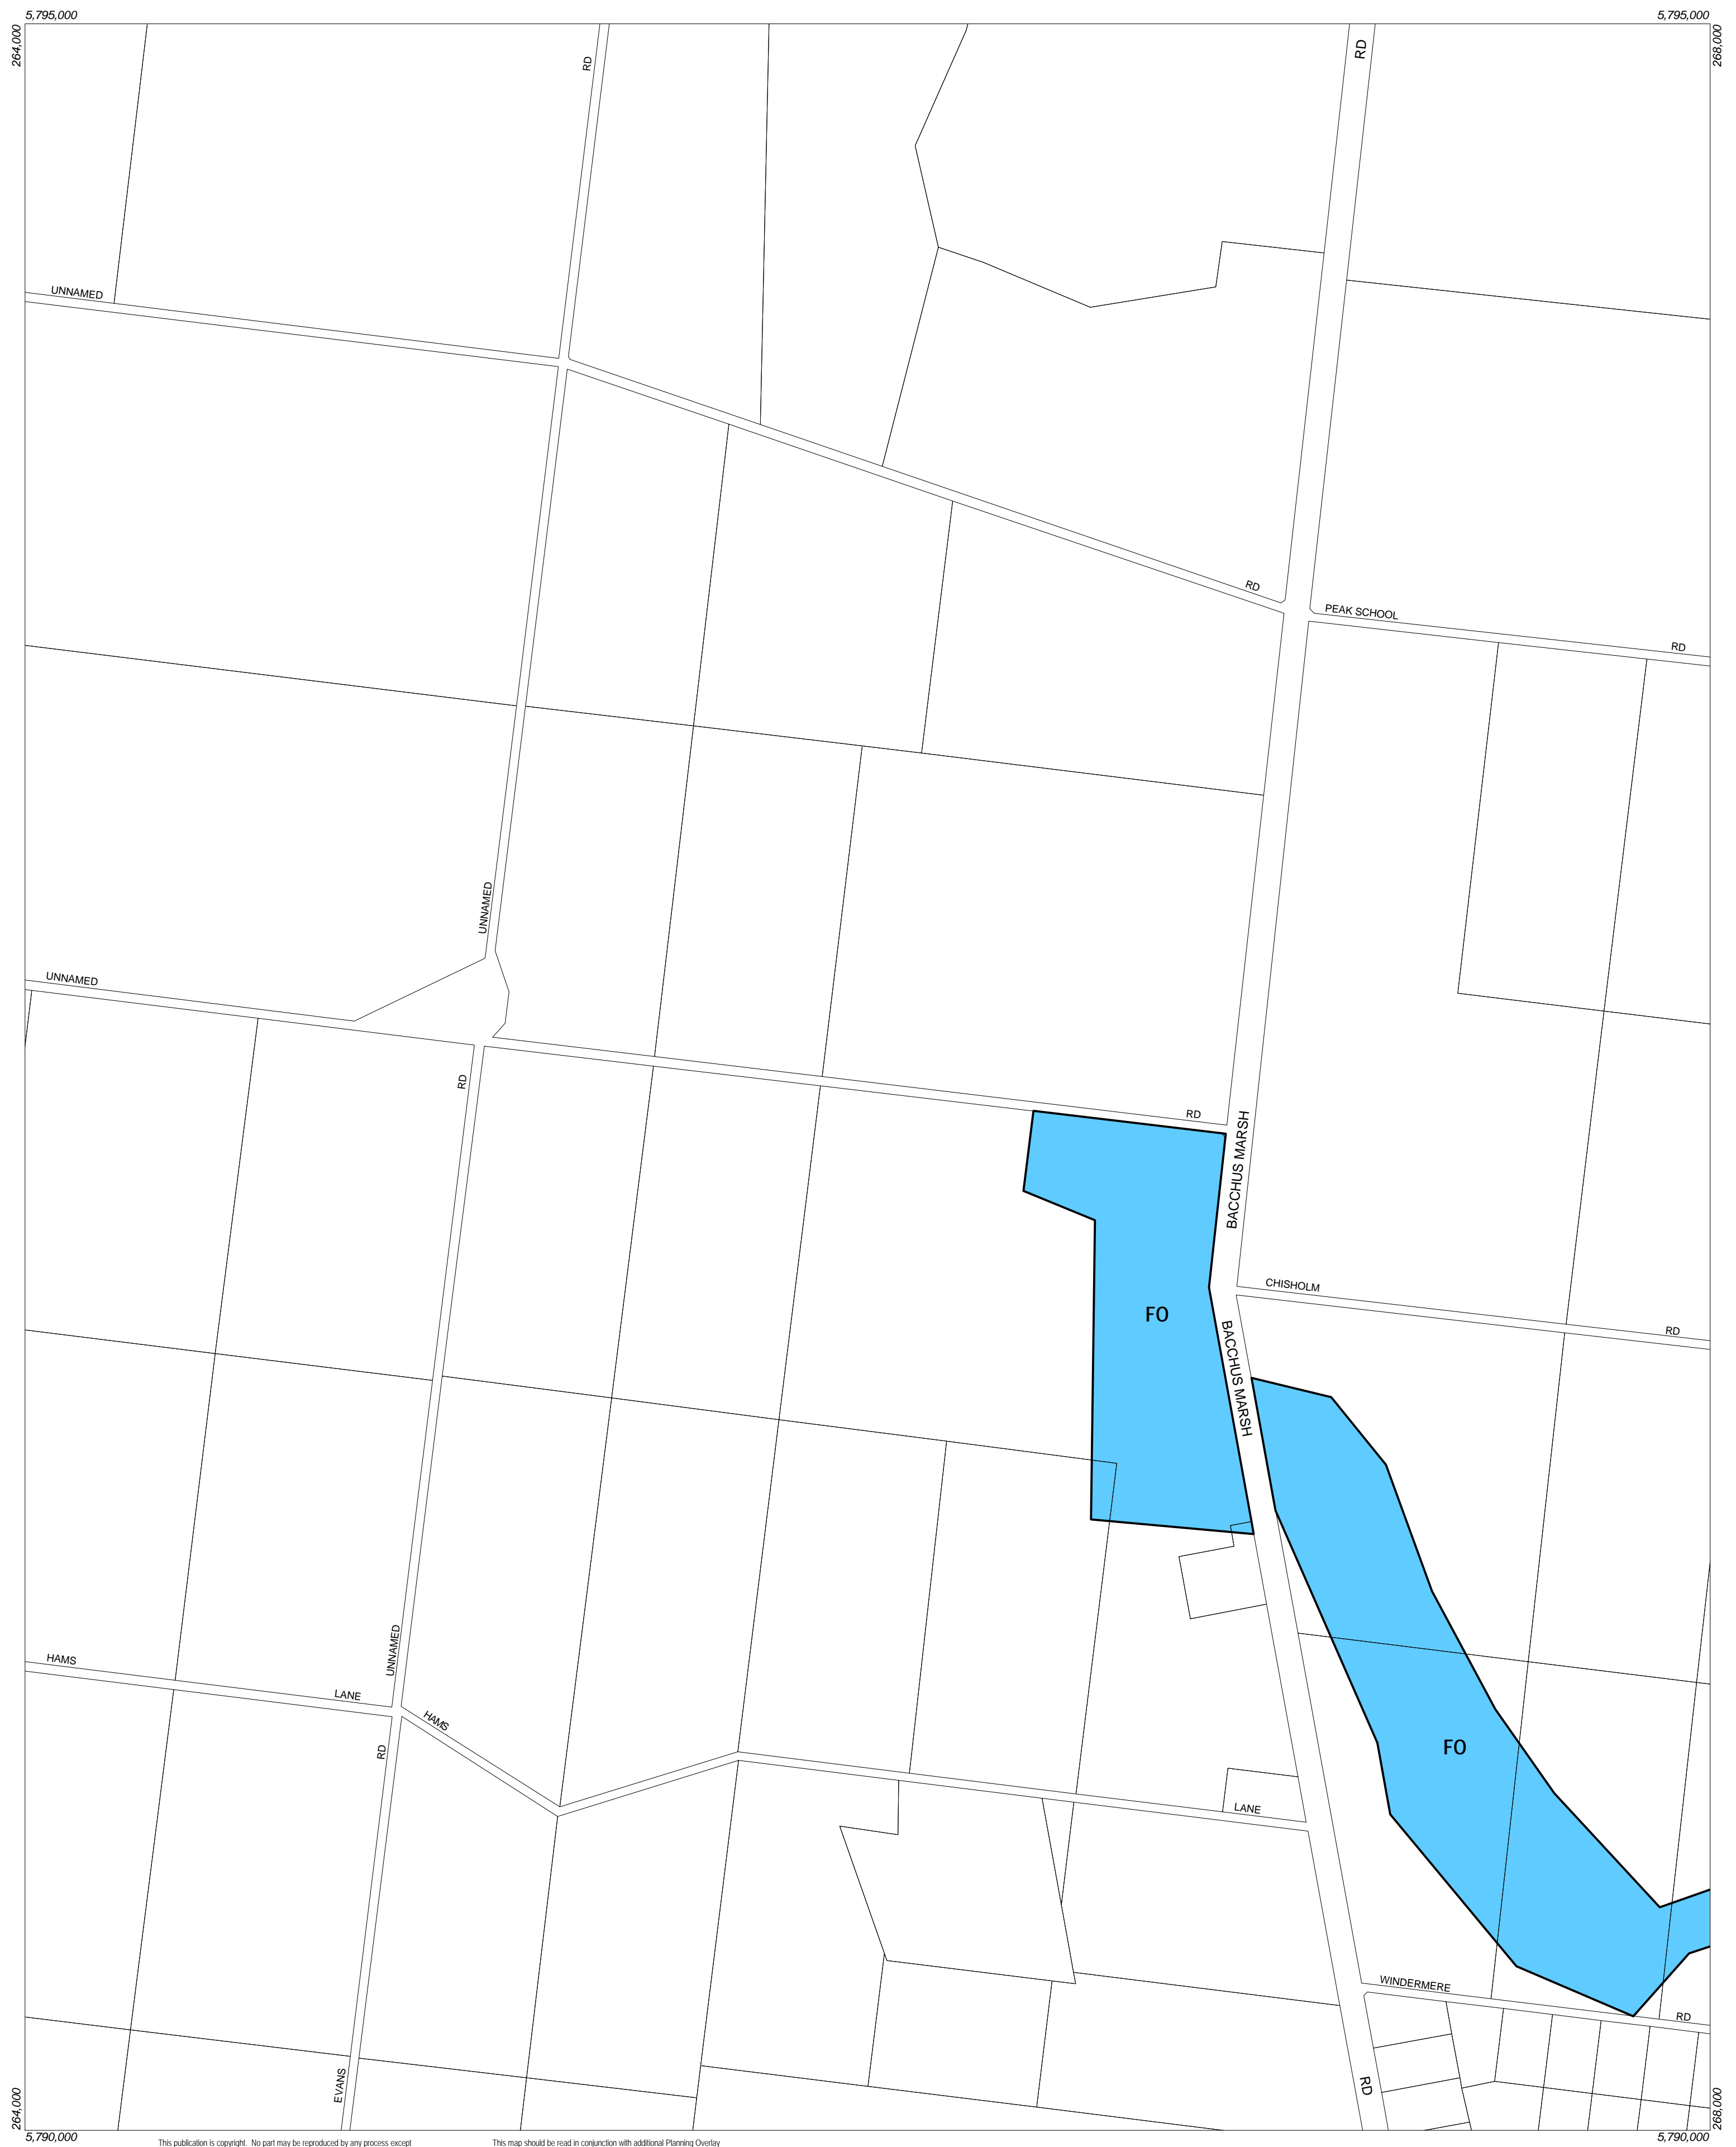

GREATER GEELONG PLANNING SCHEME - LOCAL PROVISION

Overlays

FO Floodway Overlay

AUSTRALIAN MAP GRID ZONE 55

Amendment C39
Printed: 21/1/2003

INDEX TO ADJOINING METRIC SERIES MAP