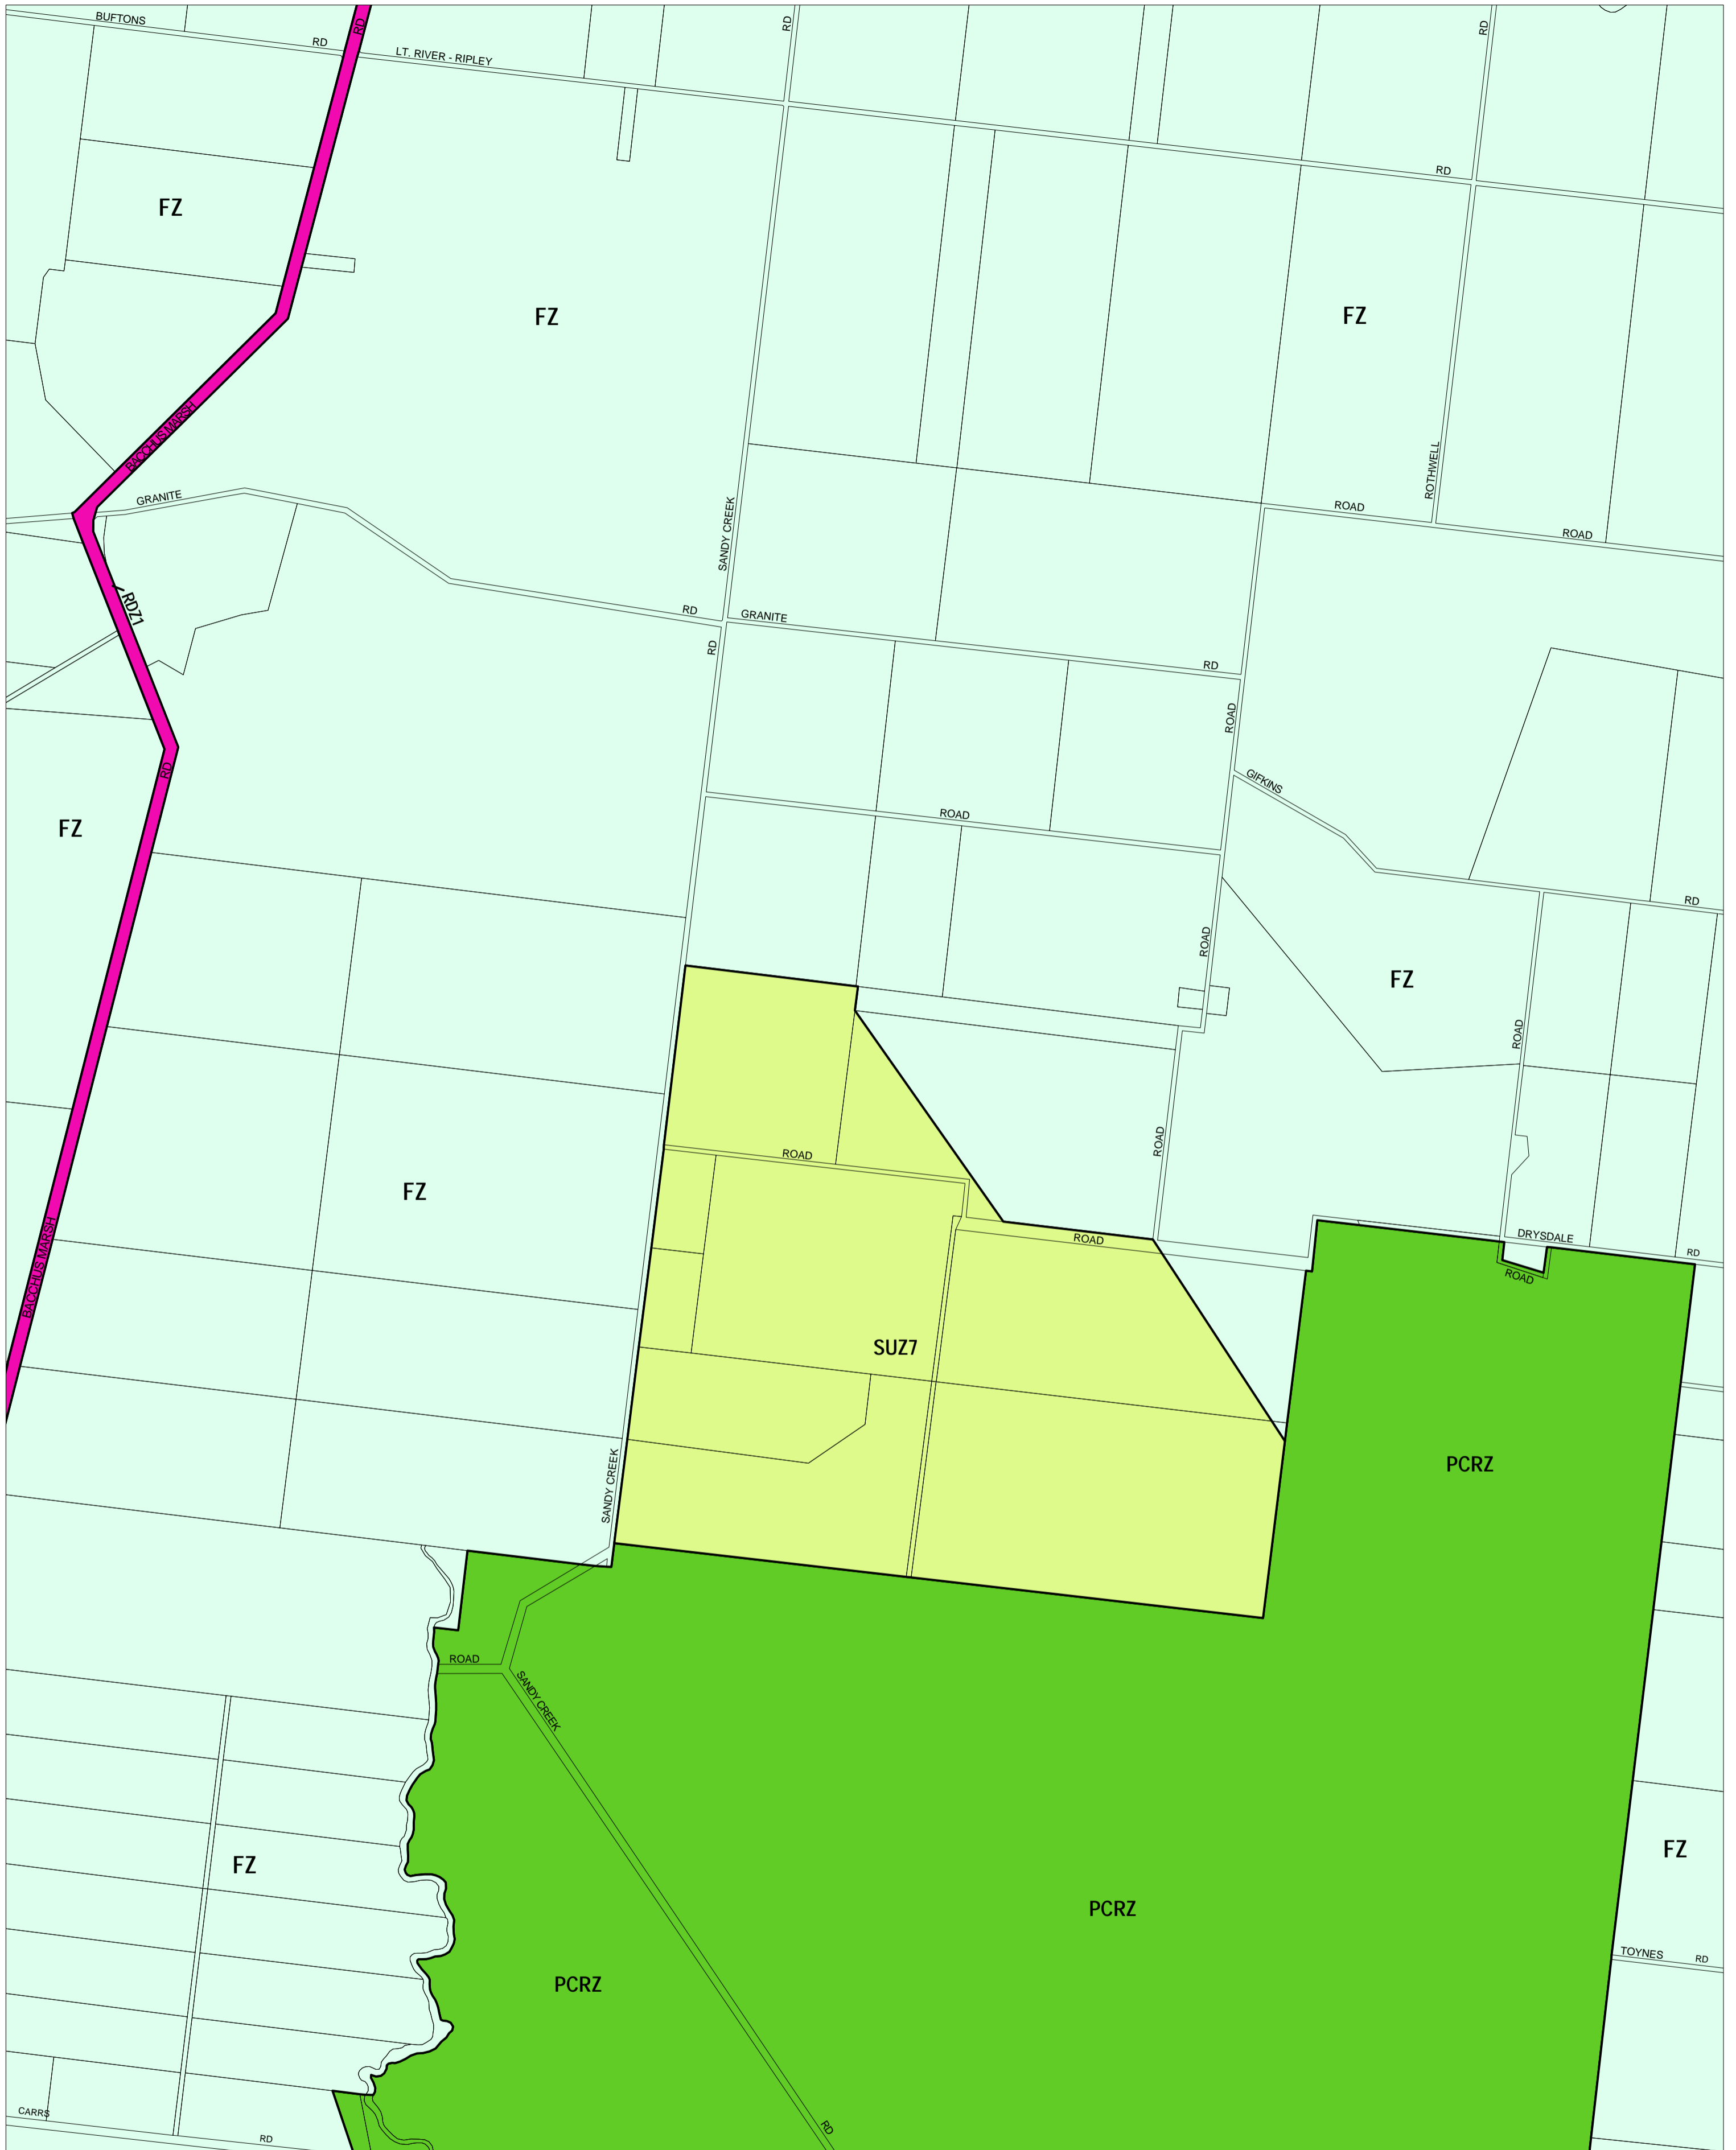

GREATER GEELONG PLANNING SCHEME - LOCAL PROVISION

AUSTRALIAN MAP GRID ZONE 55

Printed: 15/6/2007

AMENDMENT C130