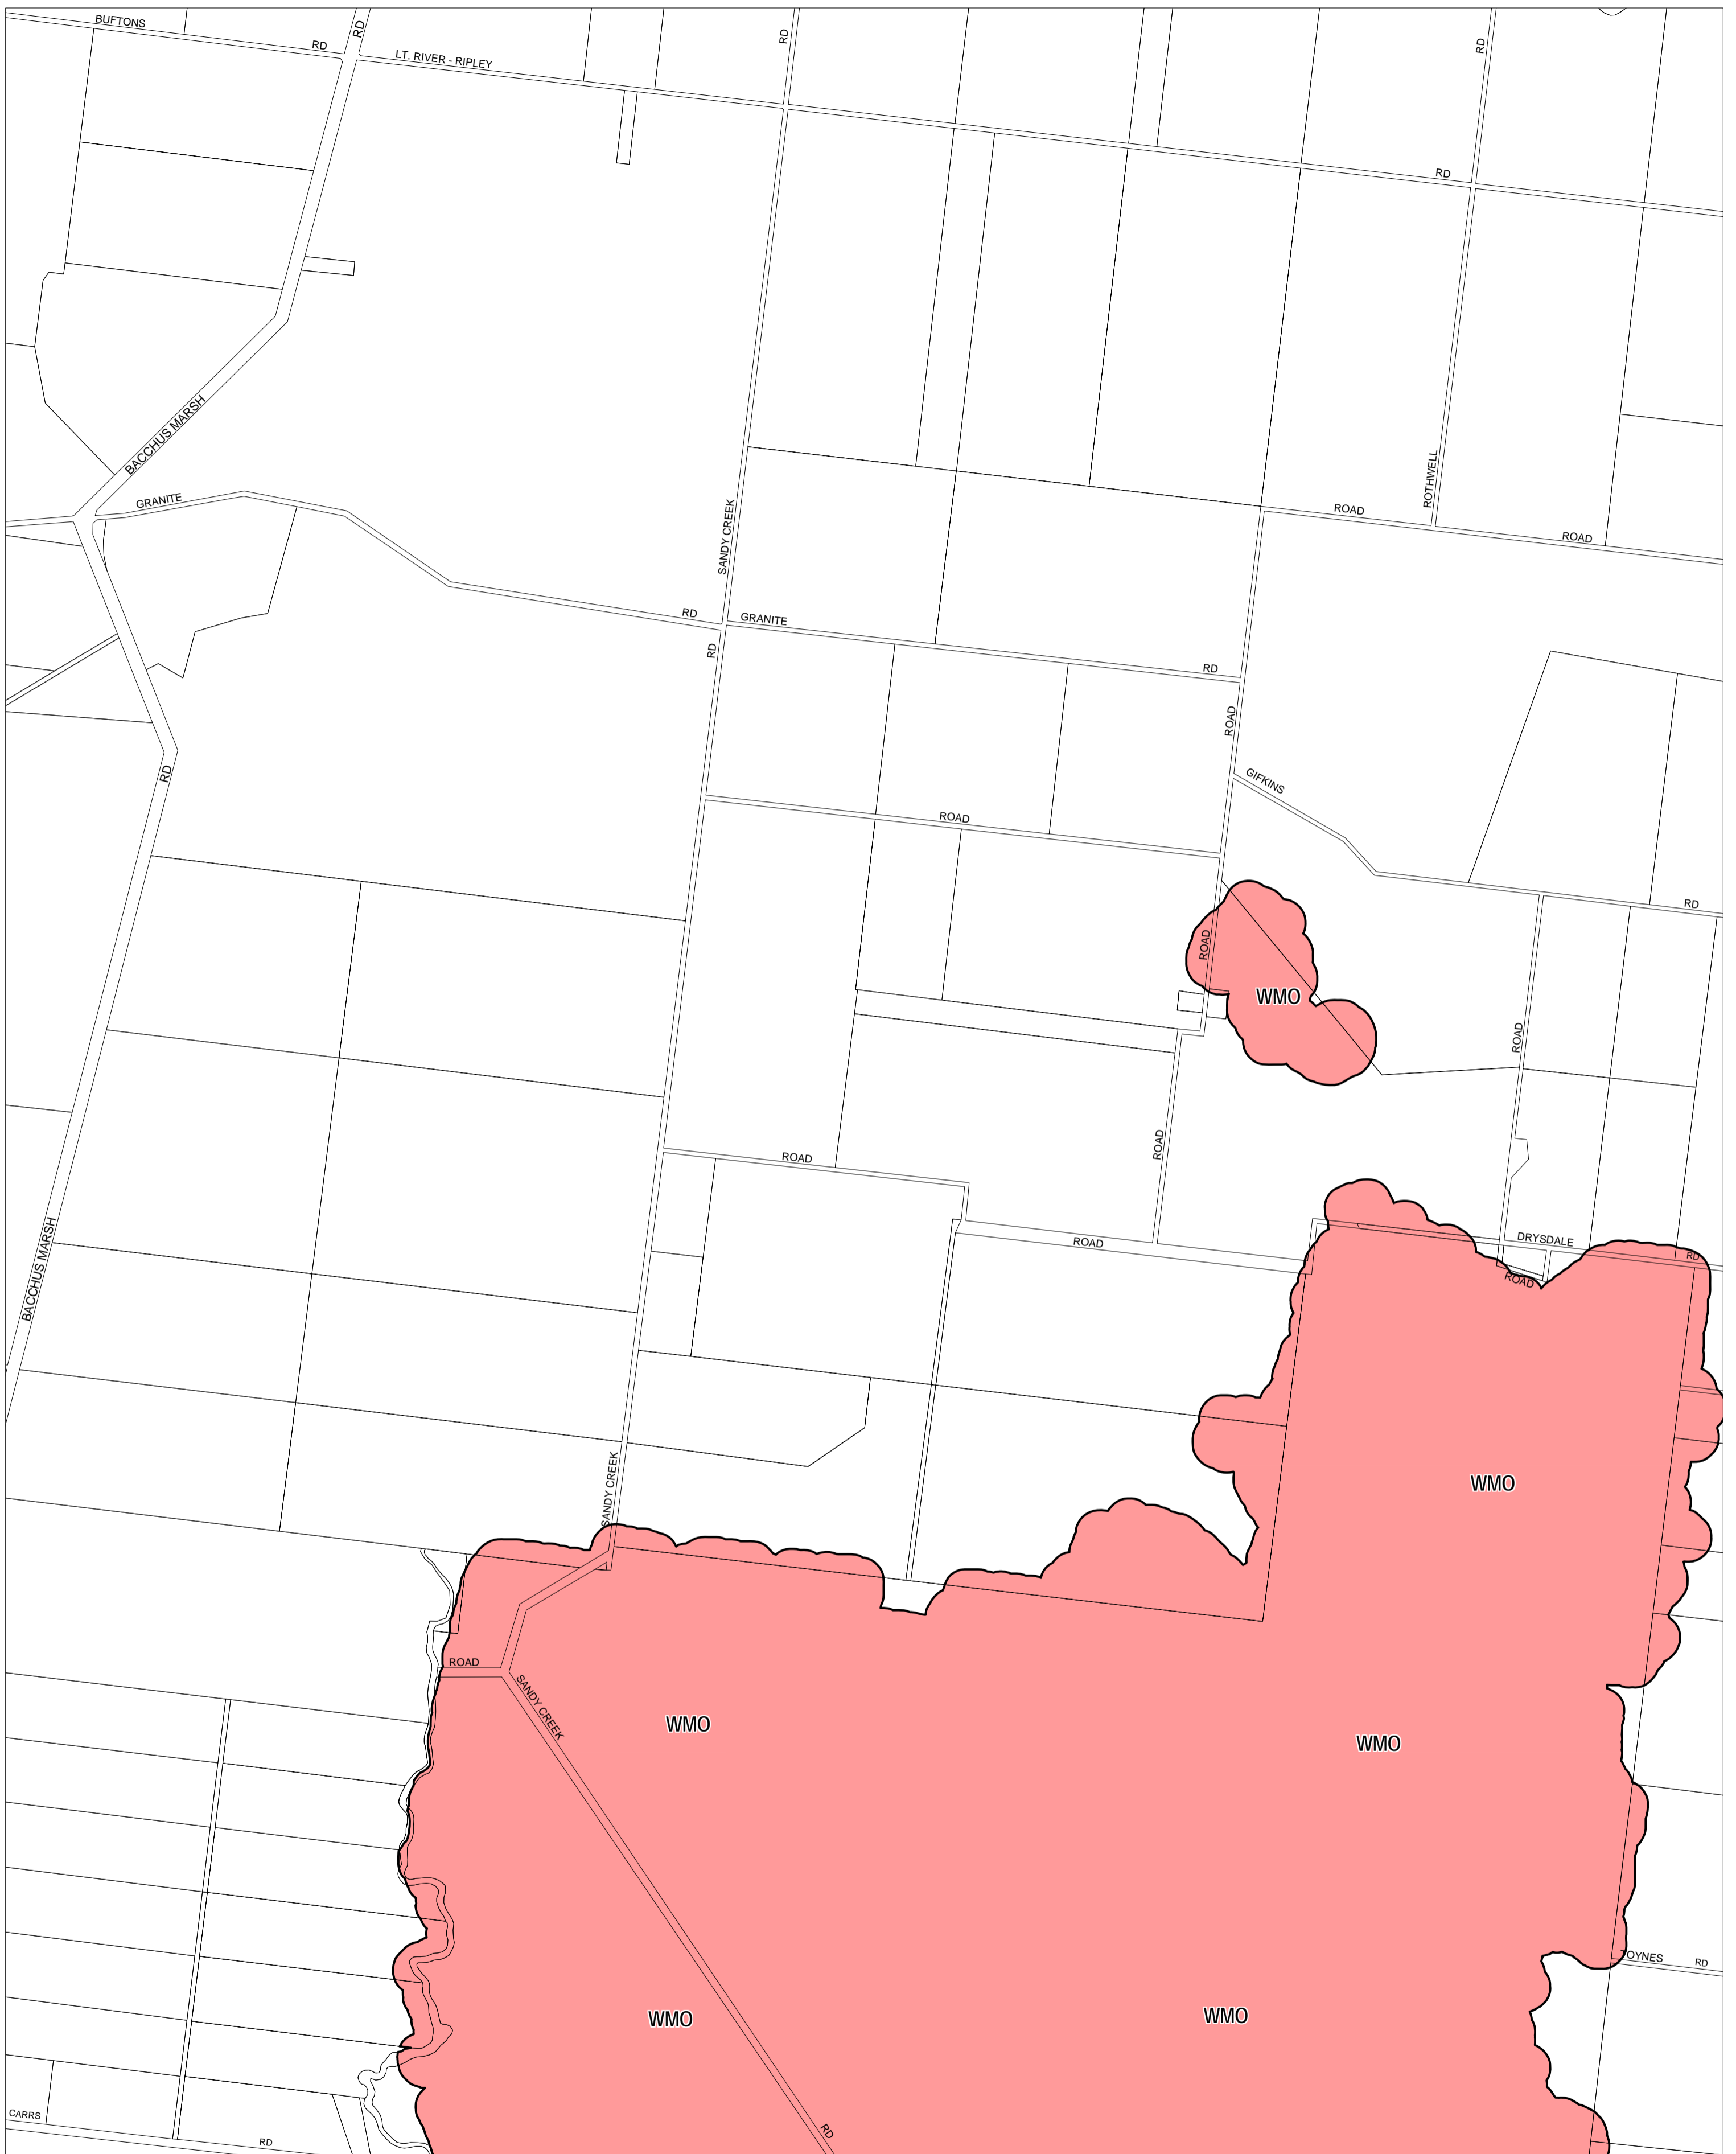

GREATER GEELONG PLANNING SCHEME - LOCAL PROVISION

Overlays

Wildfire Management Overlay

AUSTRALIAN MAP GRID ZONE 55

INDEX TO ADJOINING METRIC SERIES MAP

Printed: 3/7/2009

AMENDMENT C172