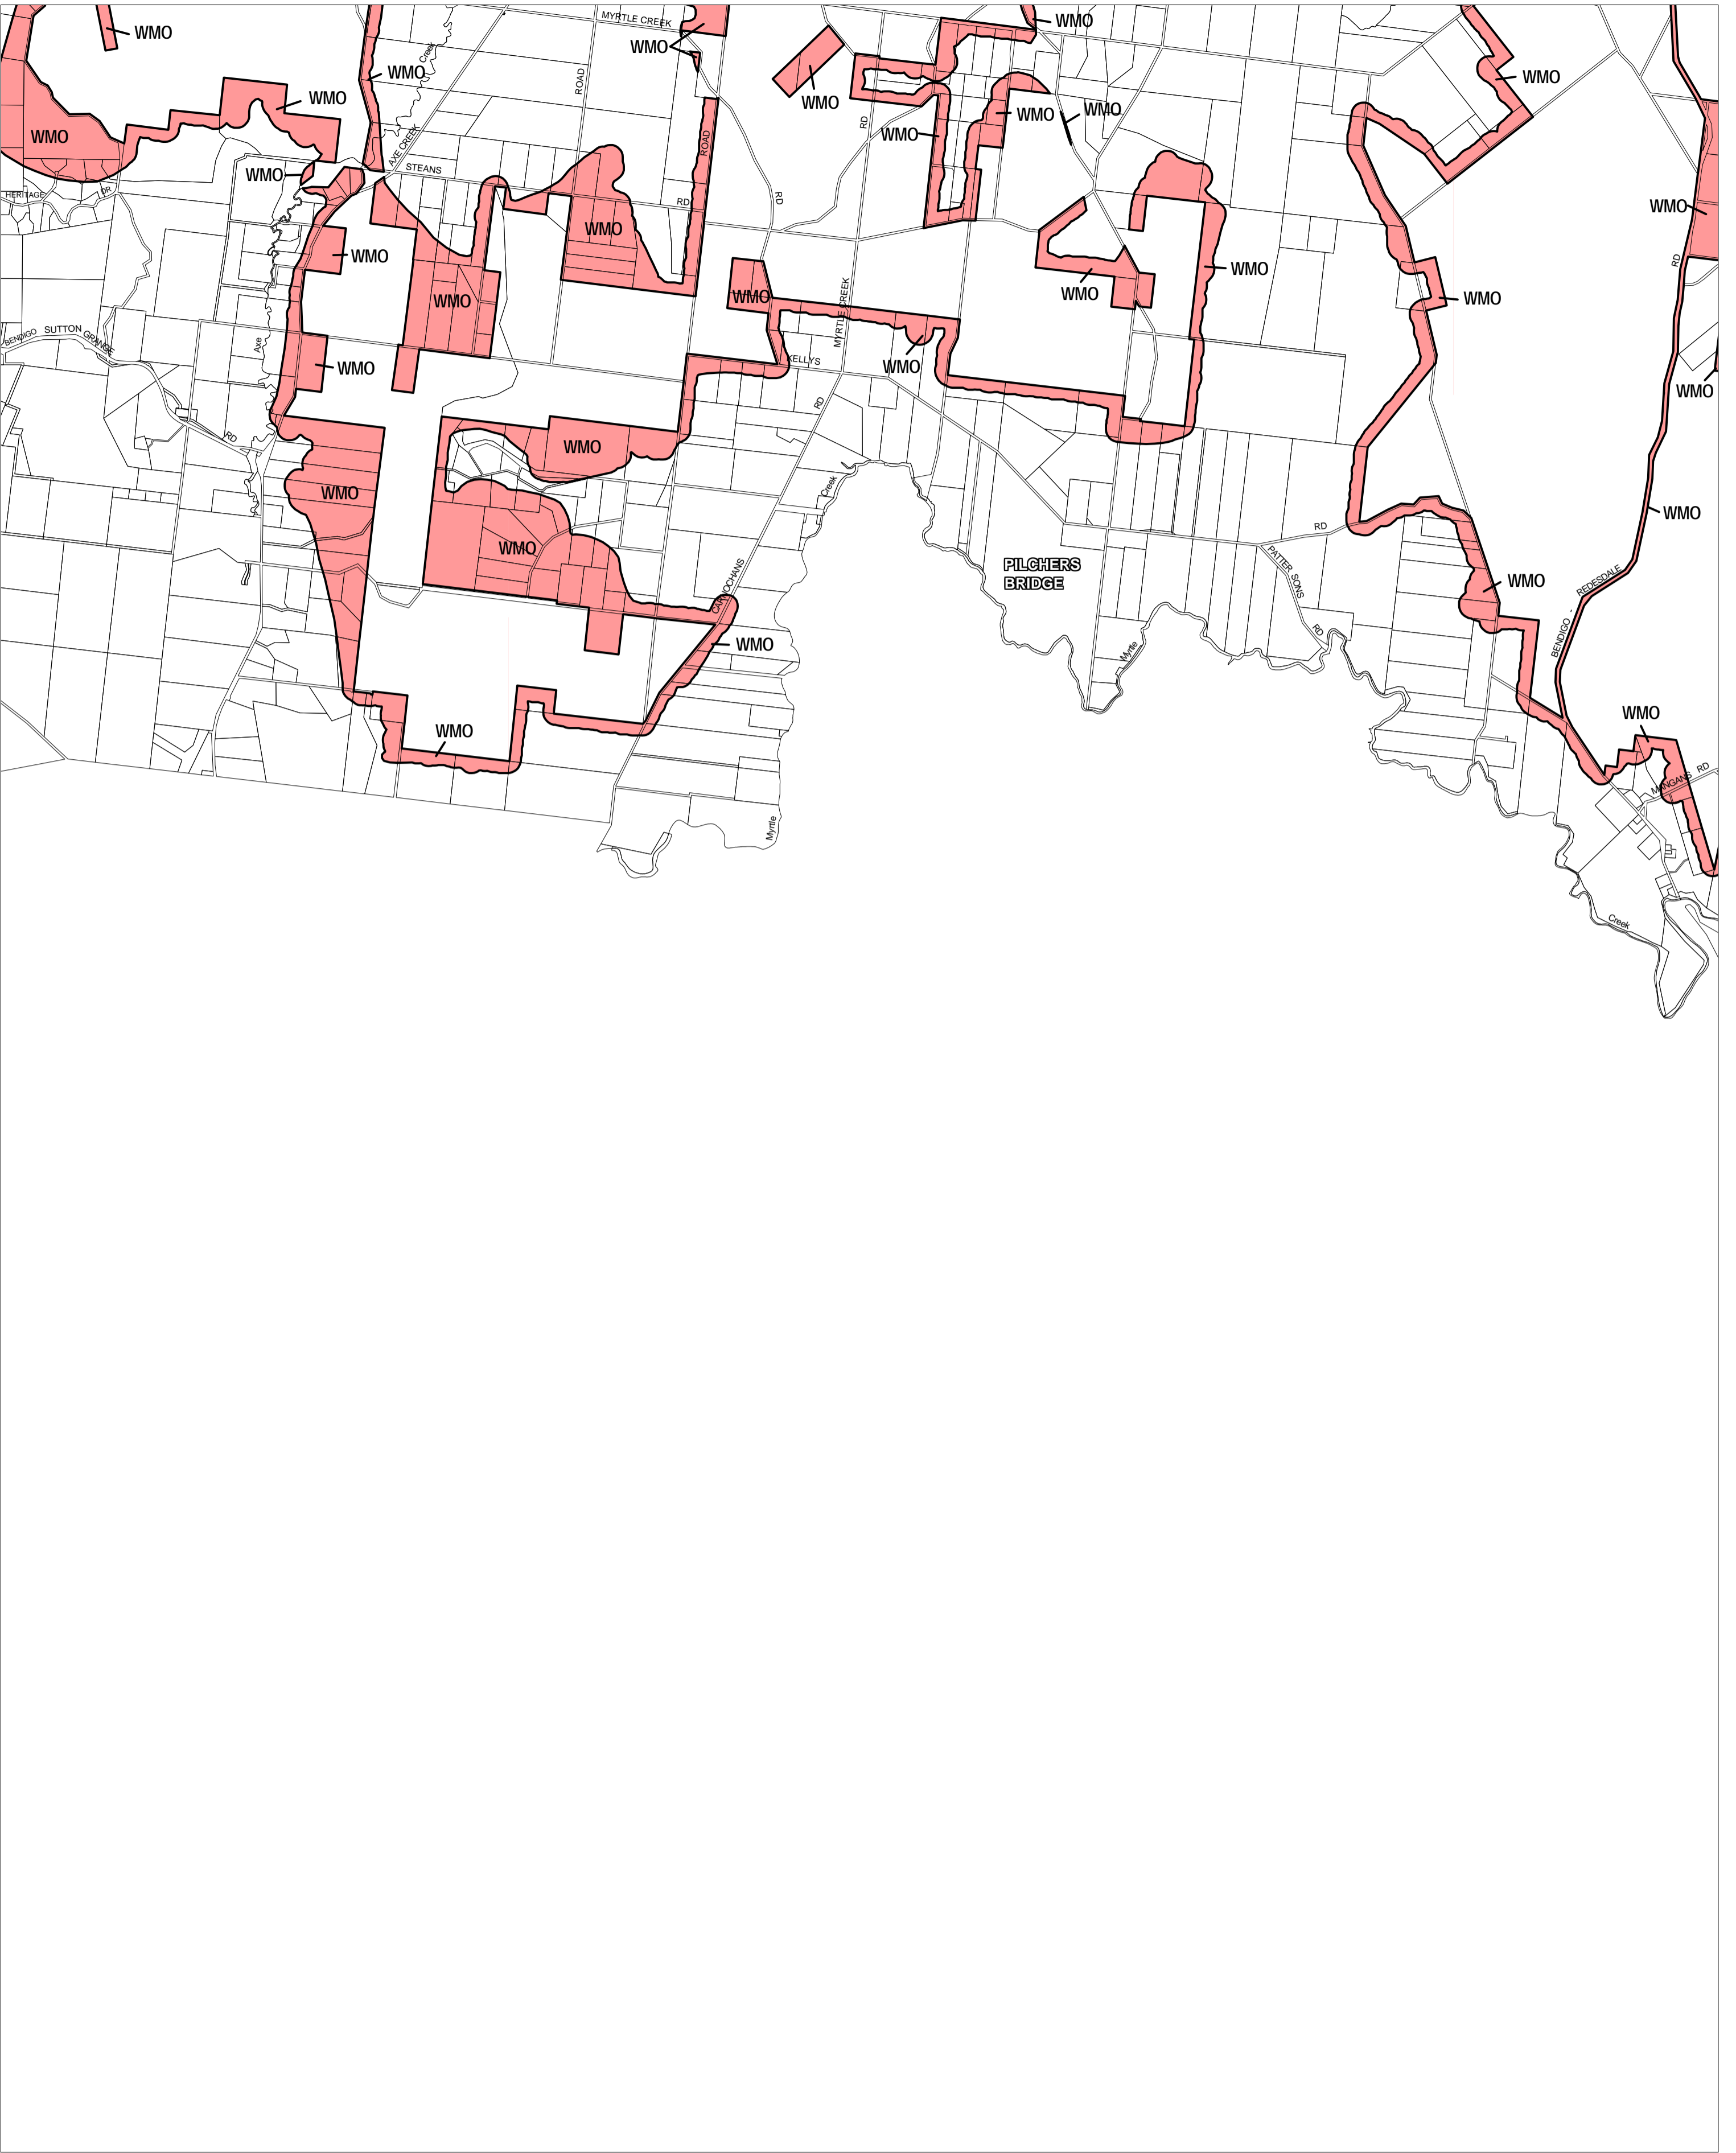

GREATER BENDIGO PLANNING SCHEME - LOCAL PROVISION

Overlays

Wildfire Management Overlay

Printed: 25/6/2007

AMENDMENT C44

WILDFIRE MANAGEMENT OVERLAY

MAP No 40WMO