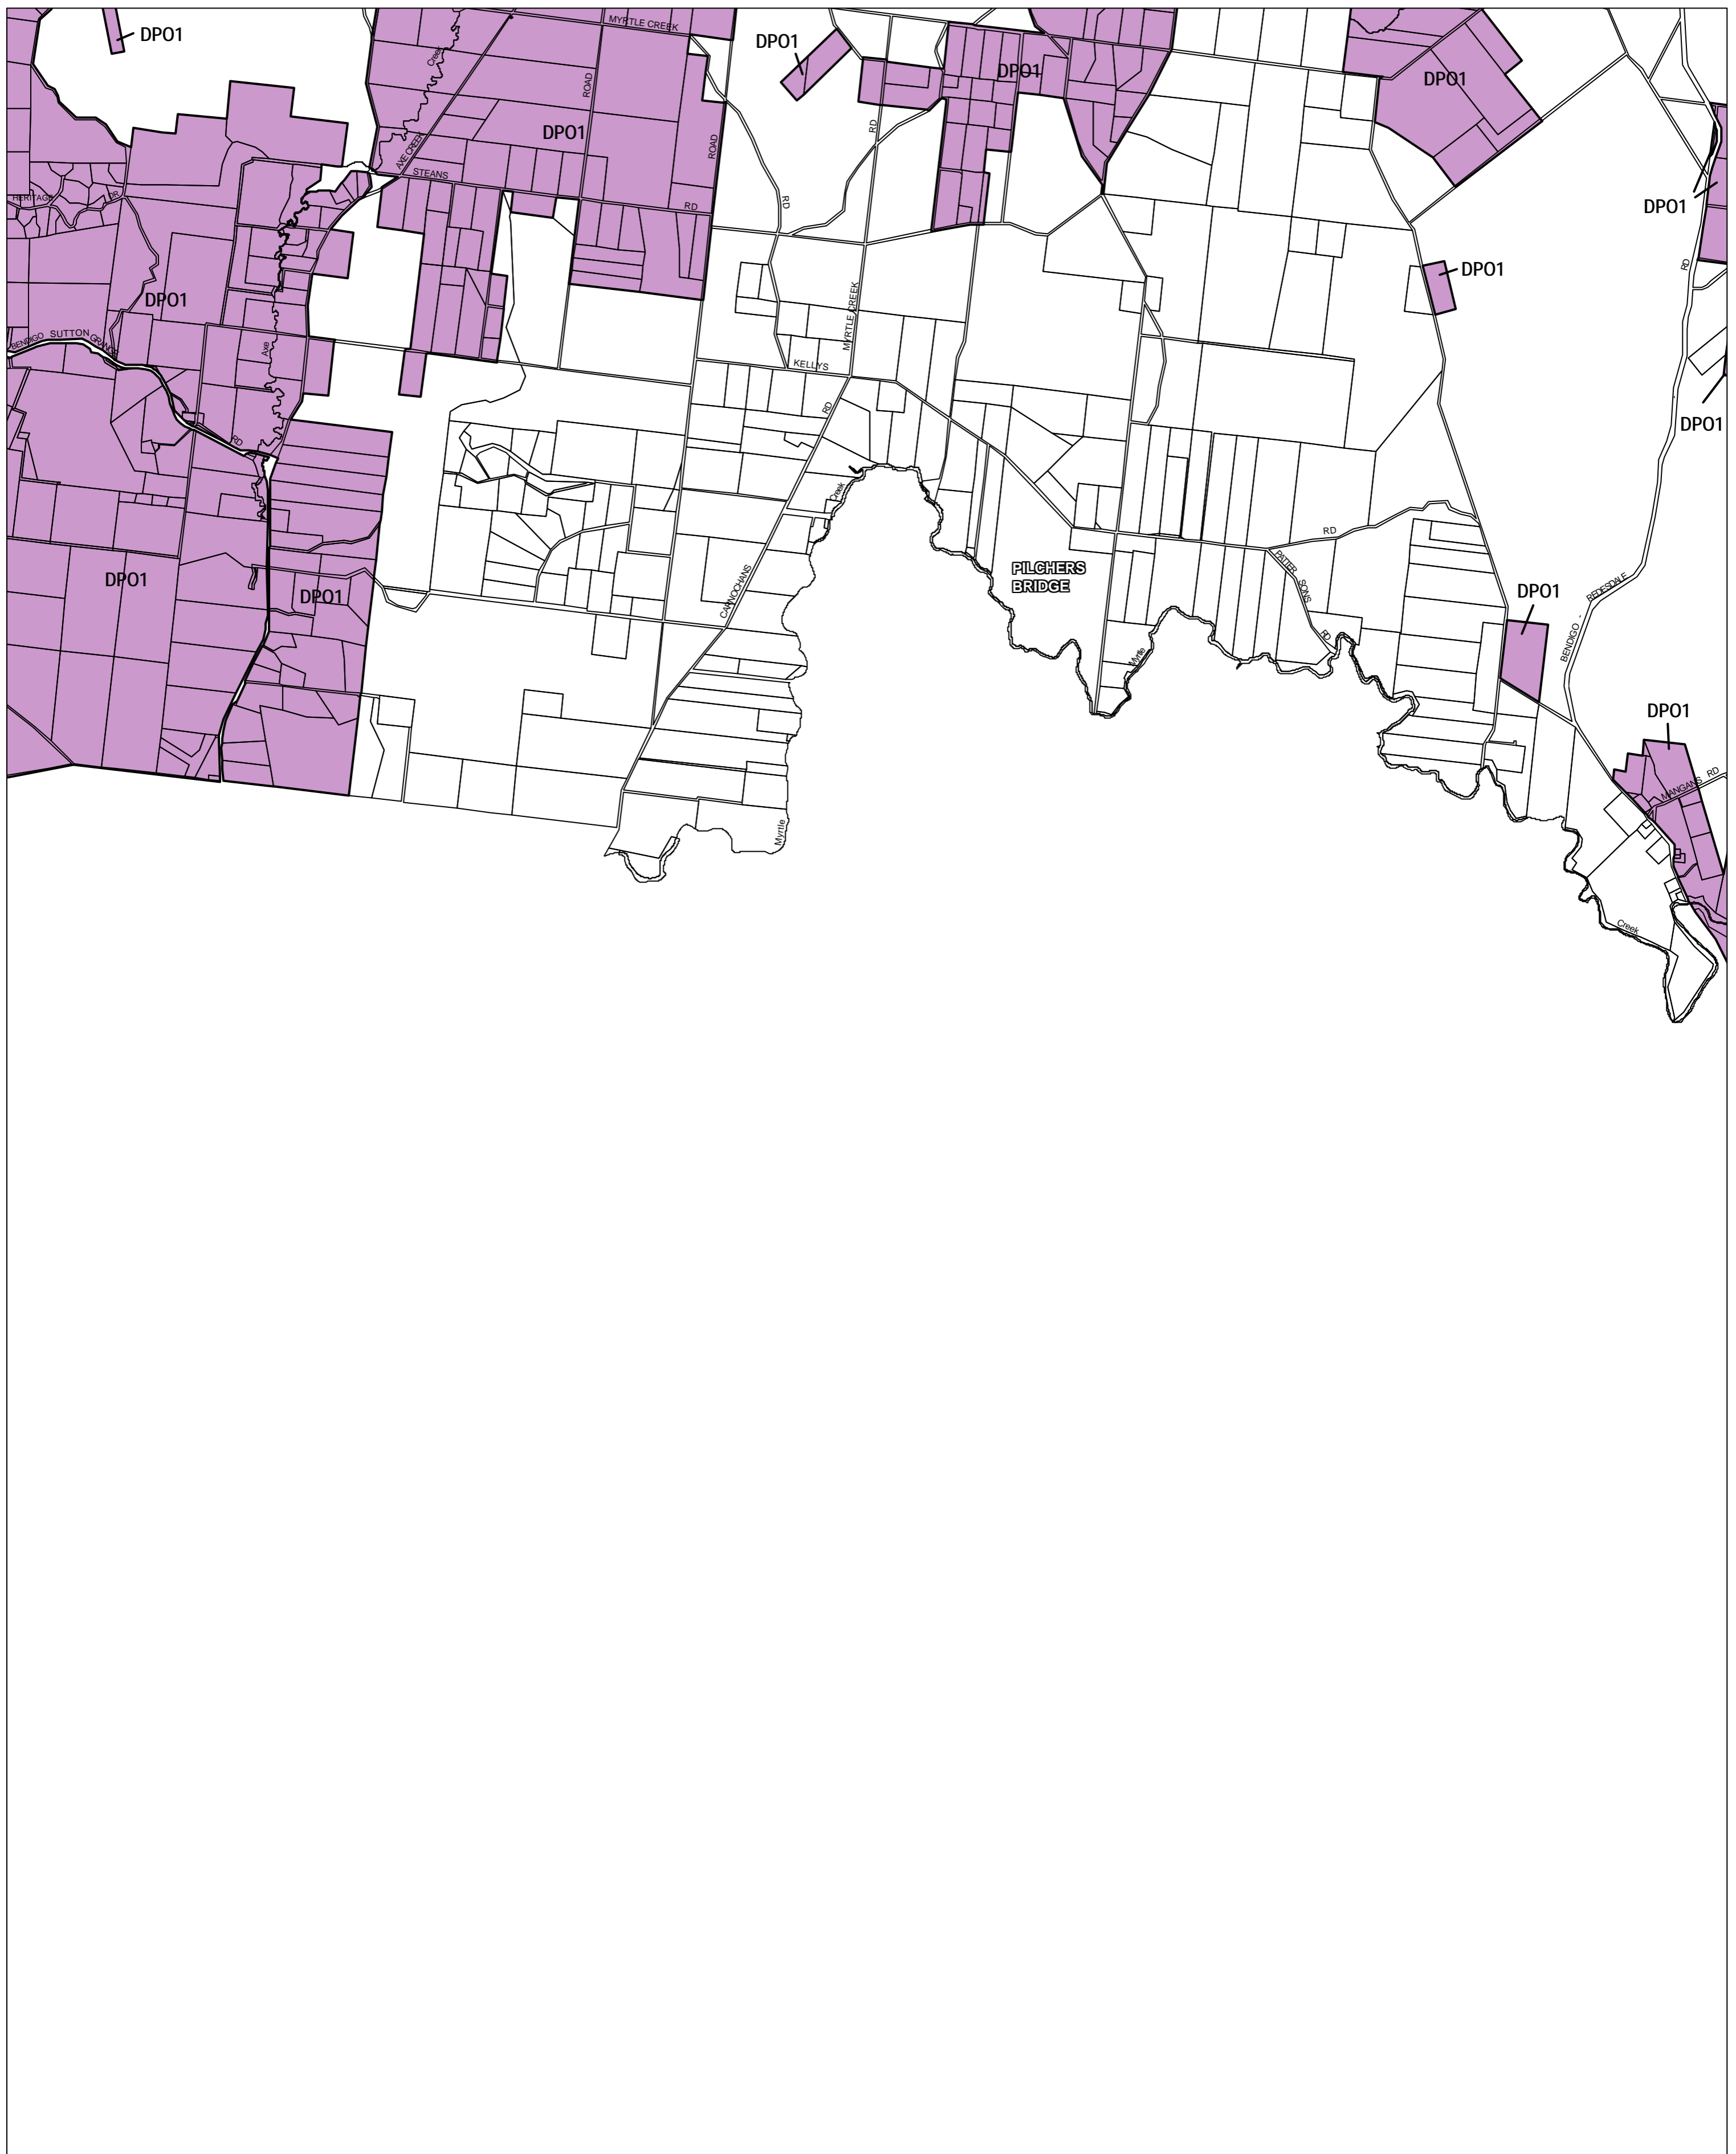

GREATER BENDIGO PLANNING SCHEME - LOCAL PROVISION

Overlays

DPO1 Development Plan Overlay - Schedule 1

AUSTRALIAN MAP GRID ZONE 55

Printed: 25/5/2007