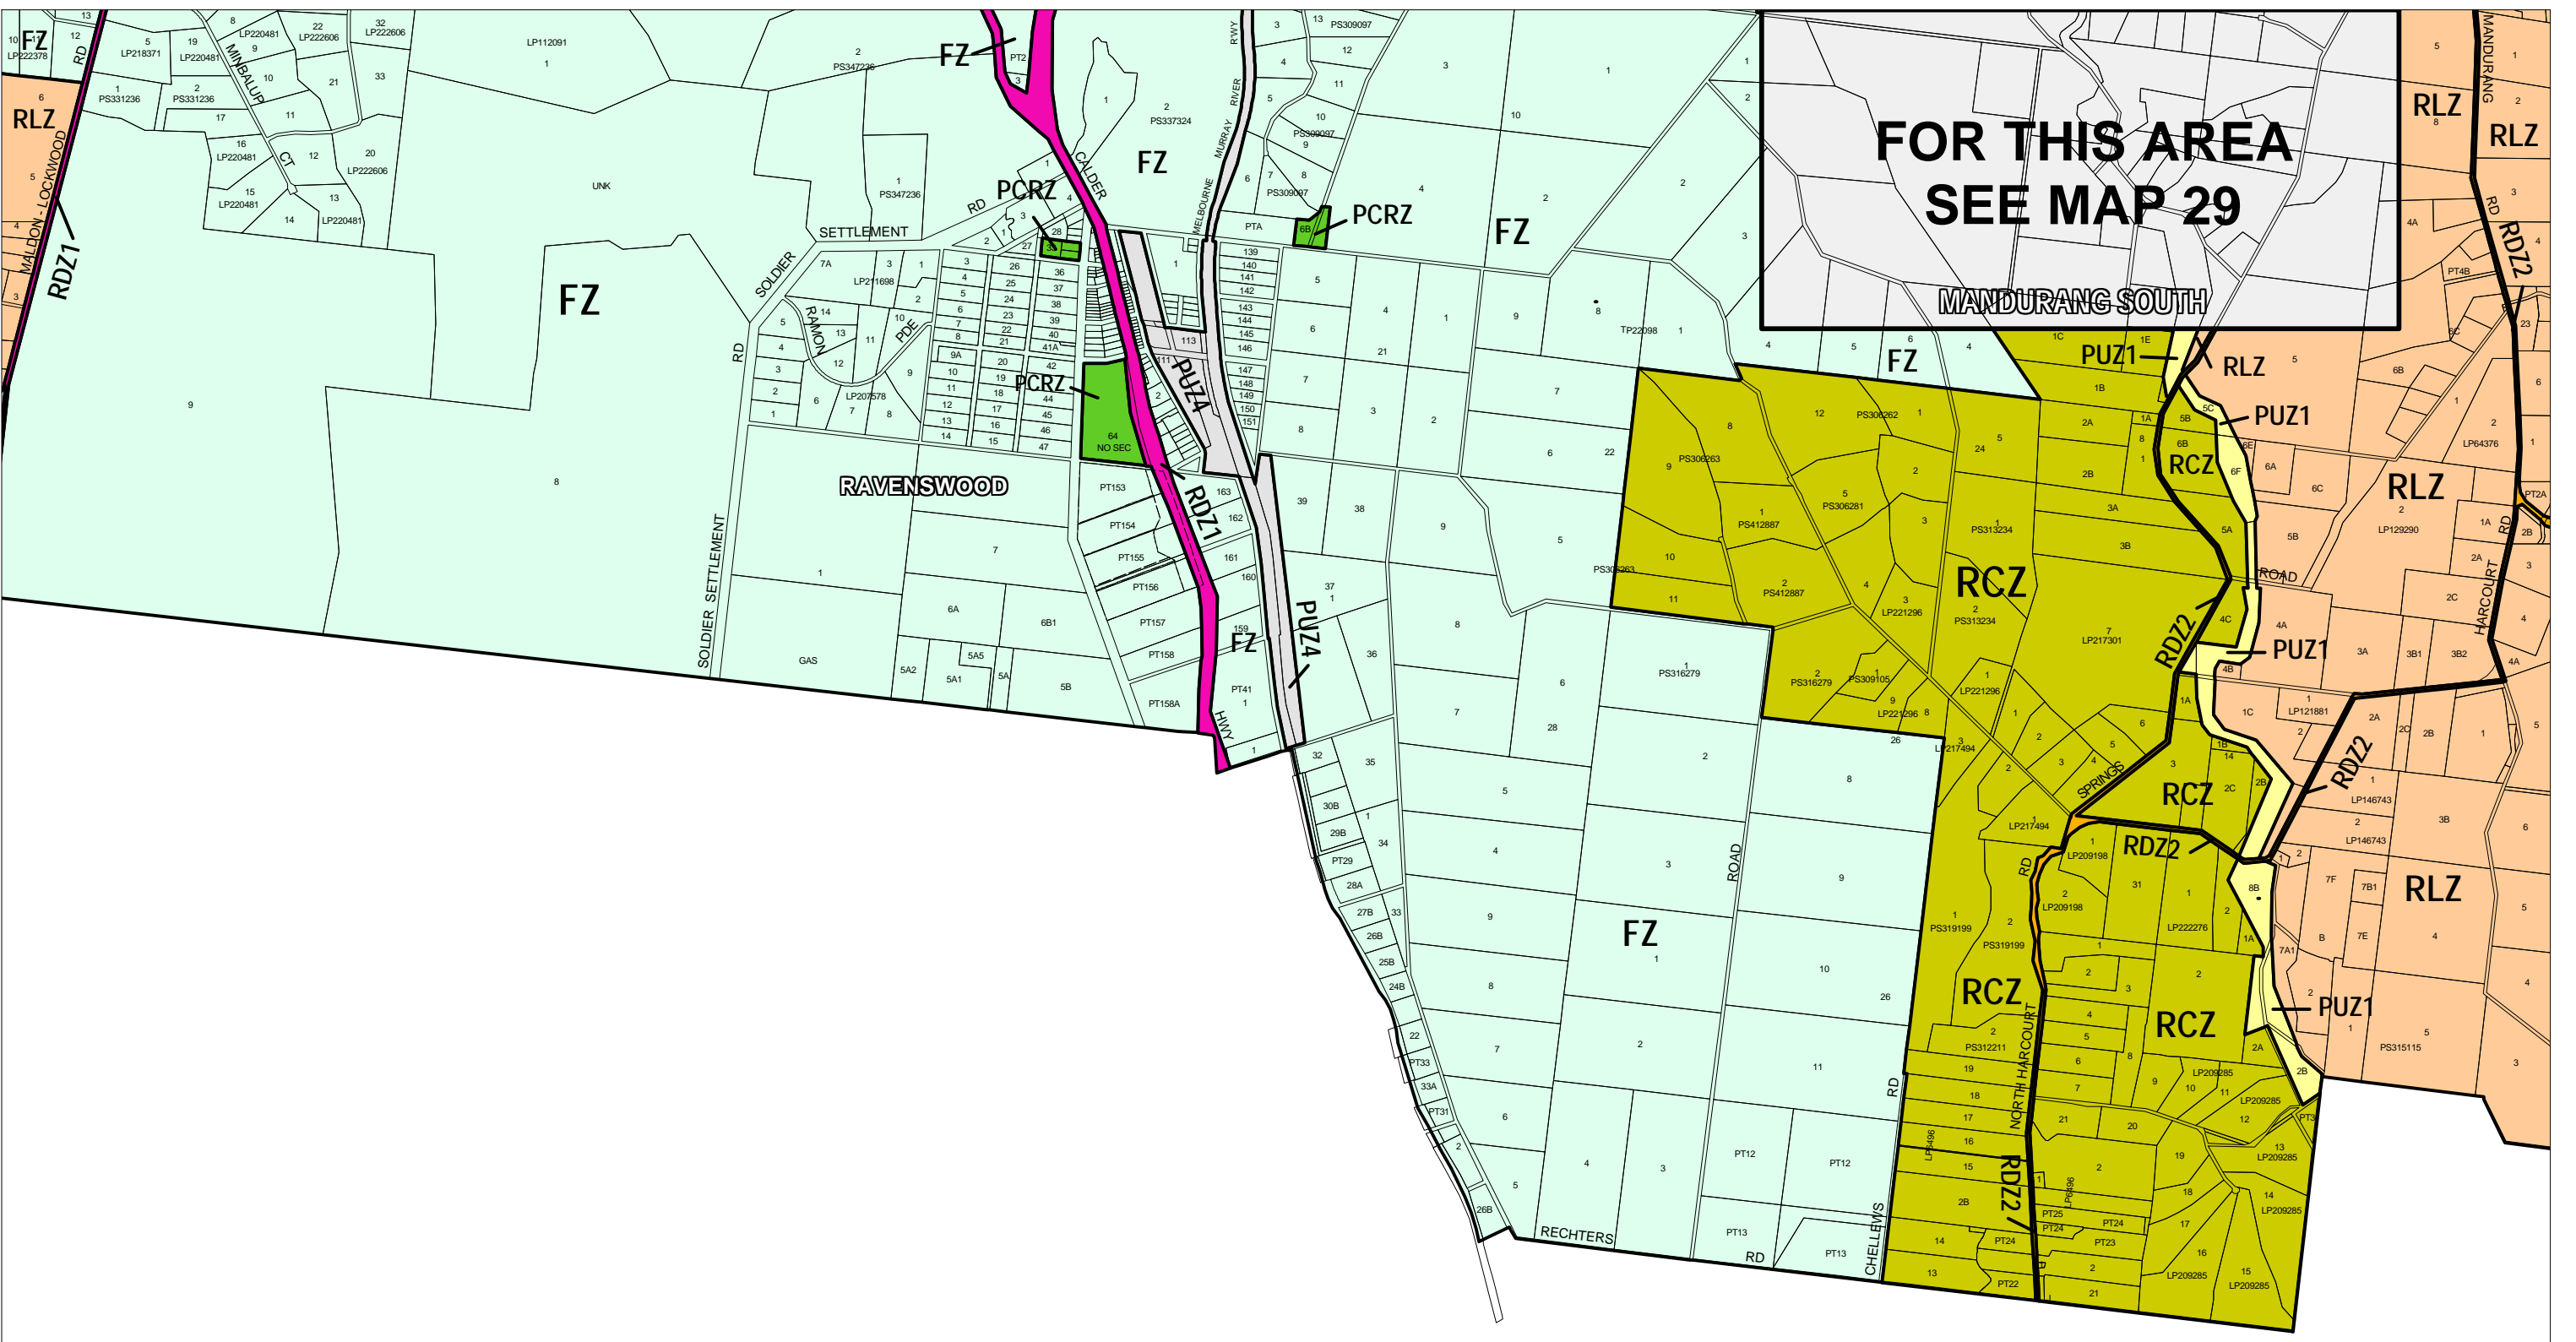

GREATER BENDIGO PLANNING SCHEME - LOCAL PROVISION

Public Land	
	Public Conservation And Resource Zone
	Public Use Zone Service And Utility
	Public Use Zone Transport
	Road Zone Category 1
	Road Zone Category 2
Rural	
	Farming Zone
	Rural Conservation Zone
	Rural Living Zone

THIS MAP INCORPORATES APPROVED ZONES AS AT: 25/01/06 AMENDMENT C67

Printed: 8/5/2006