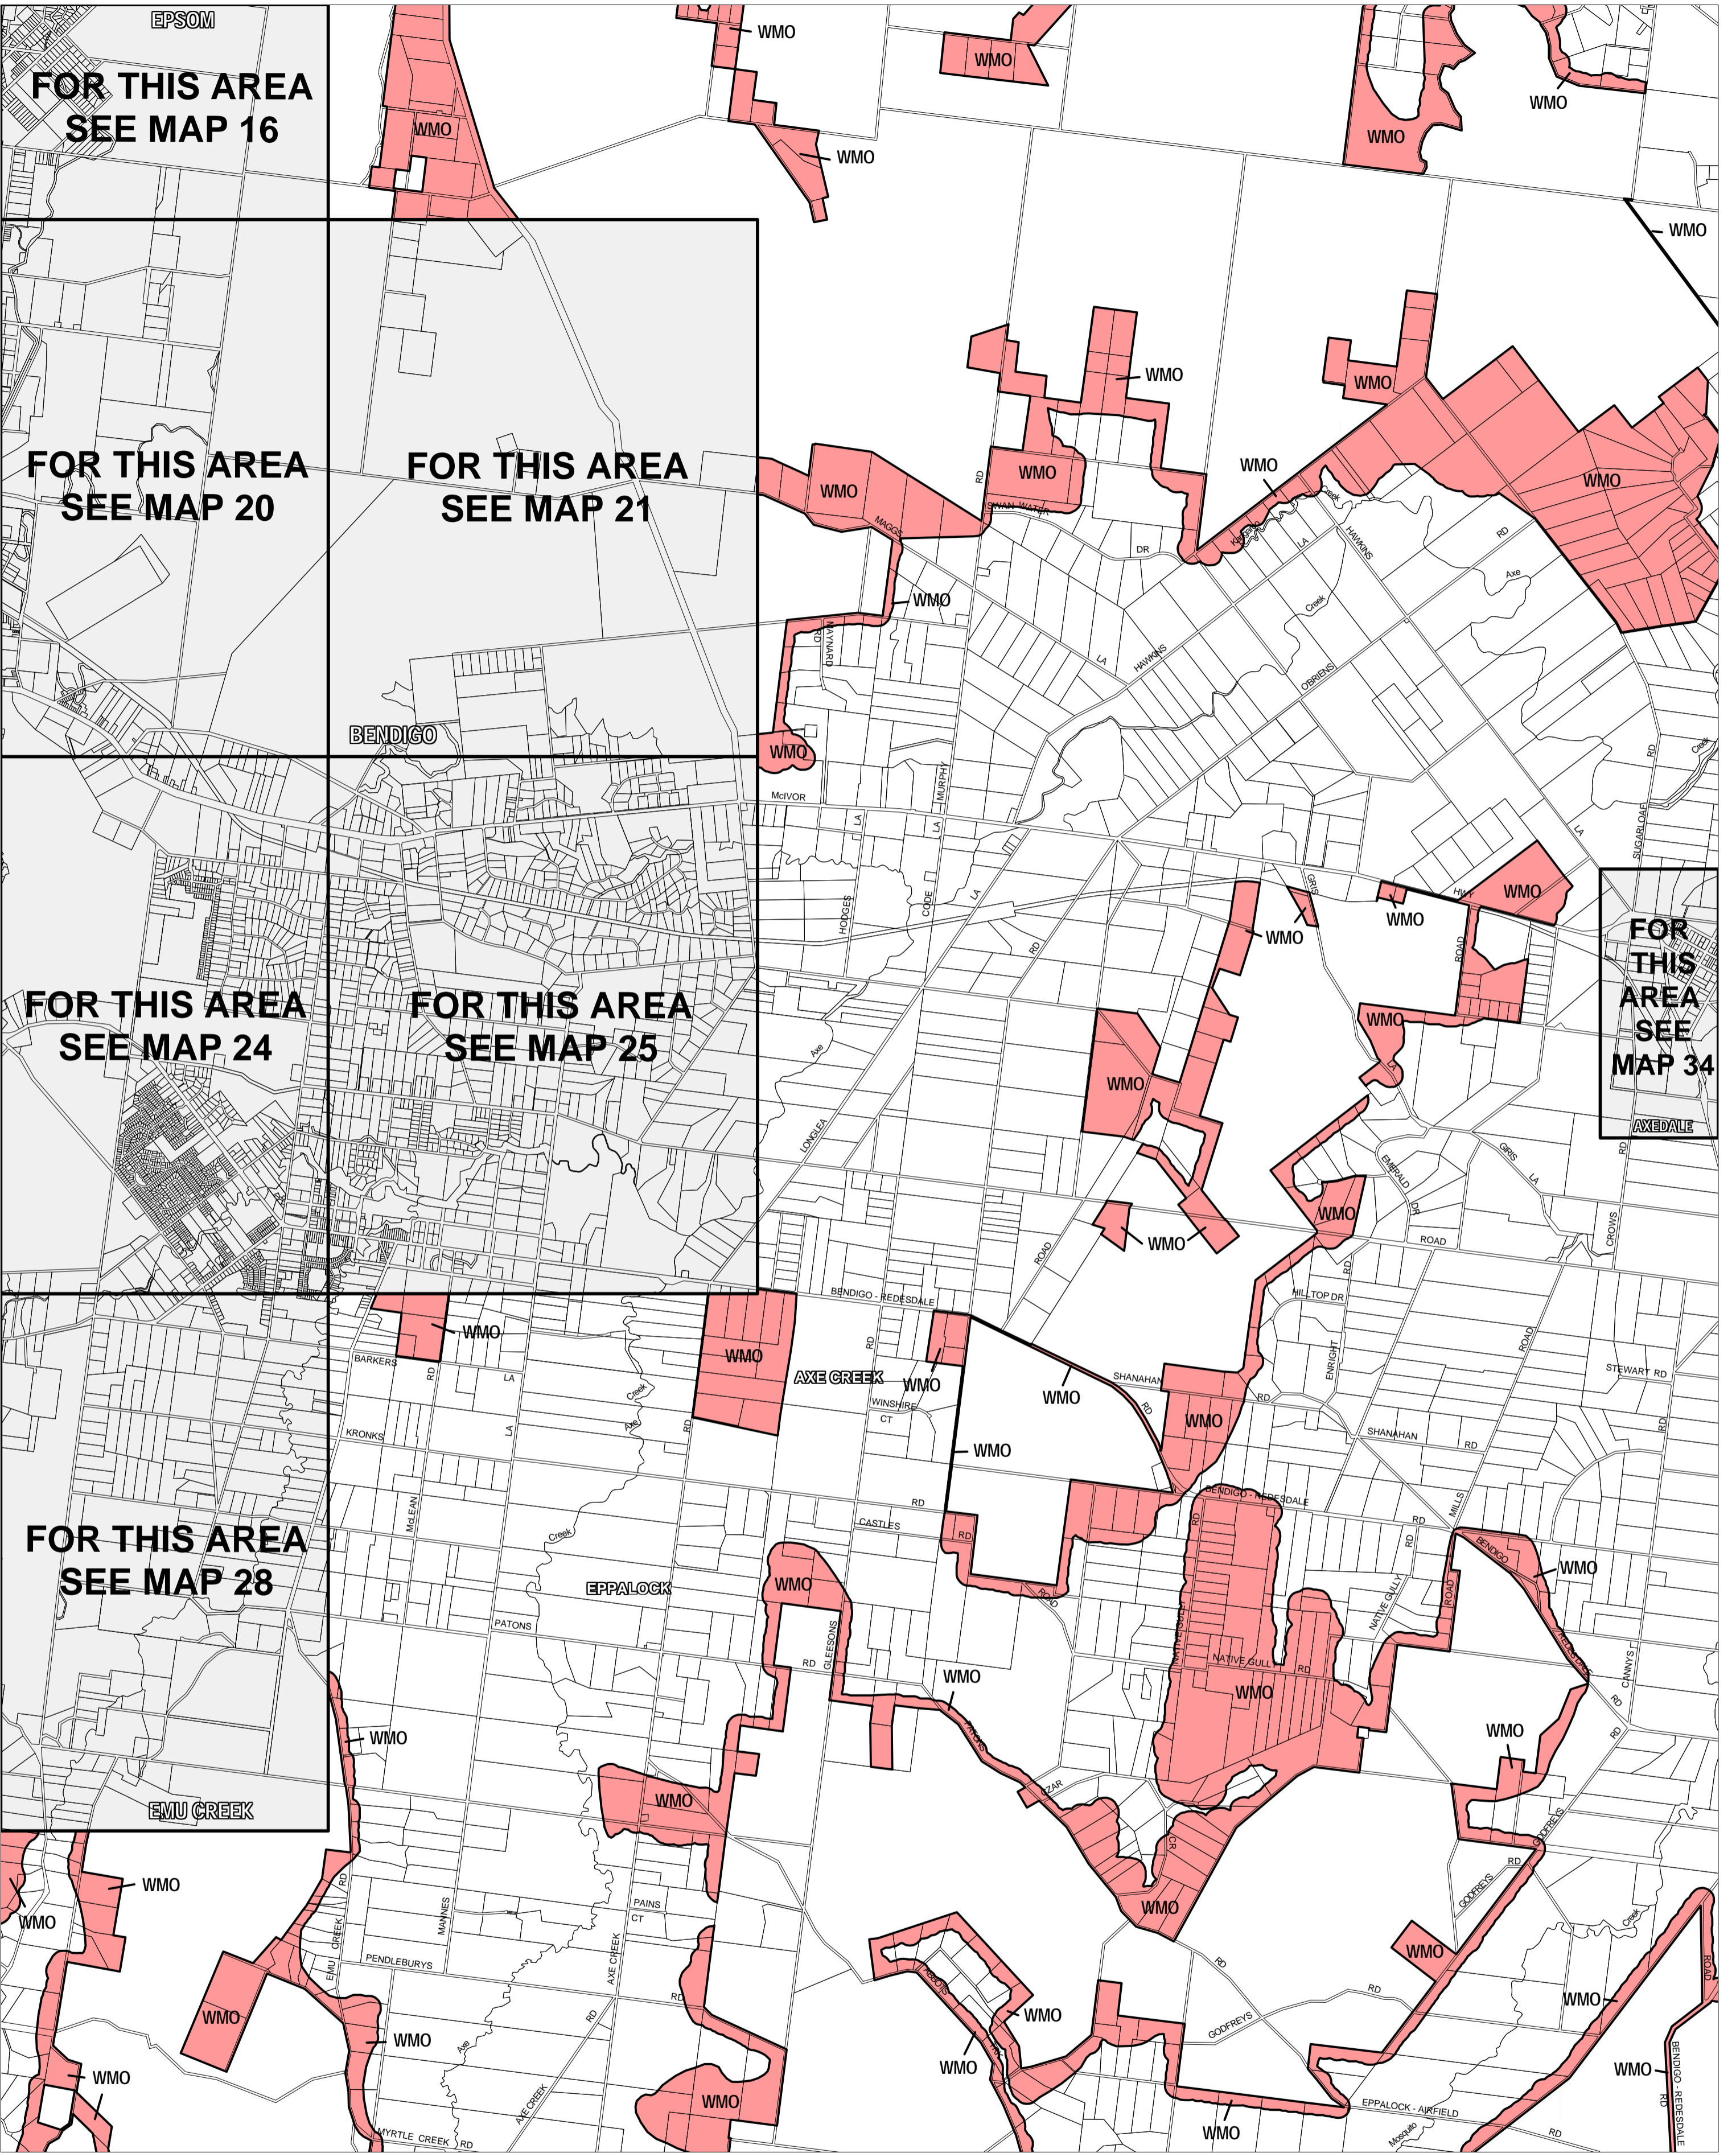

GREATER BENDIGO PLANNING SCHEME - LOCAL PROVISION

Overlays

- Wildfire Management Overlay

This publication is copyright. No part may be reproduced by any process except in accordance with the provisions of the Copyright Act. © State of Victoria. This map should be read in conjunction with additional Planning Overlay Maps (if applicable) as indicated on the INDEX TO MAPS.

Printed: 25/6/2007

AMENDMENT C44