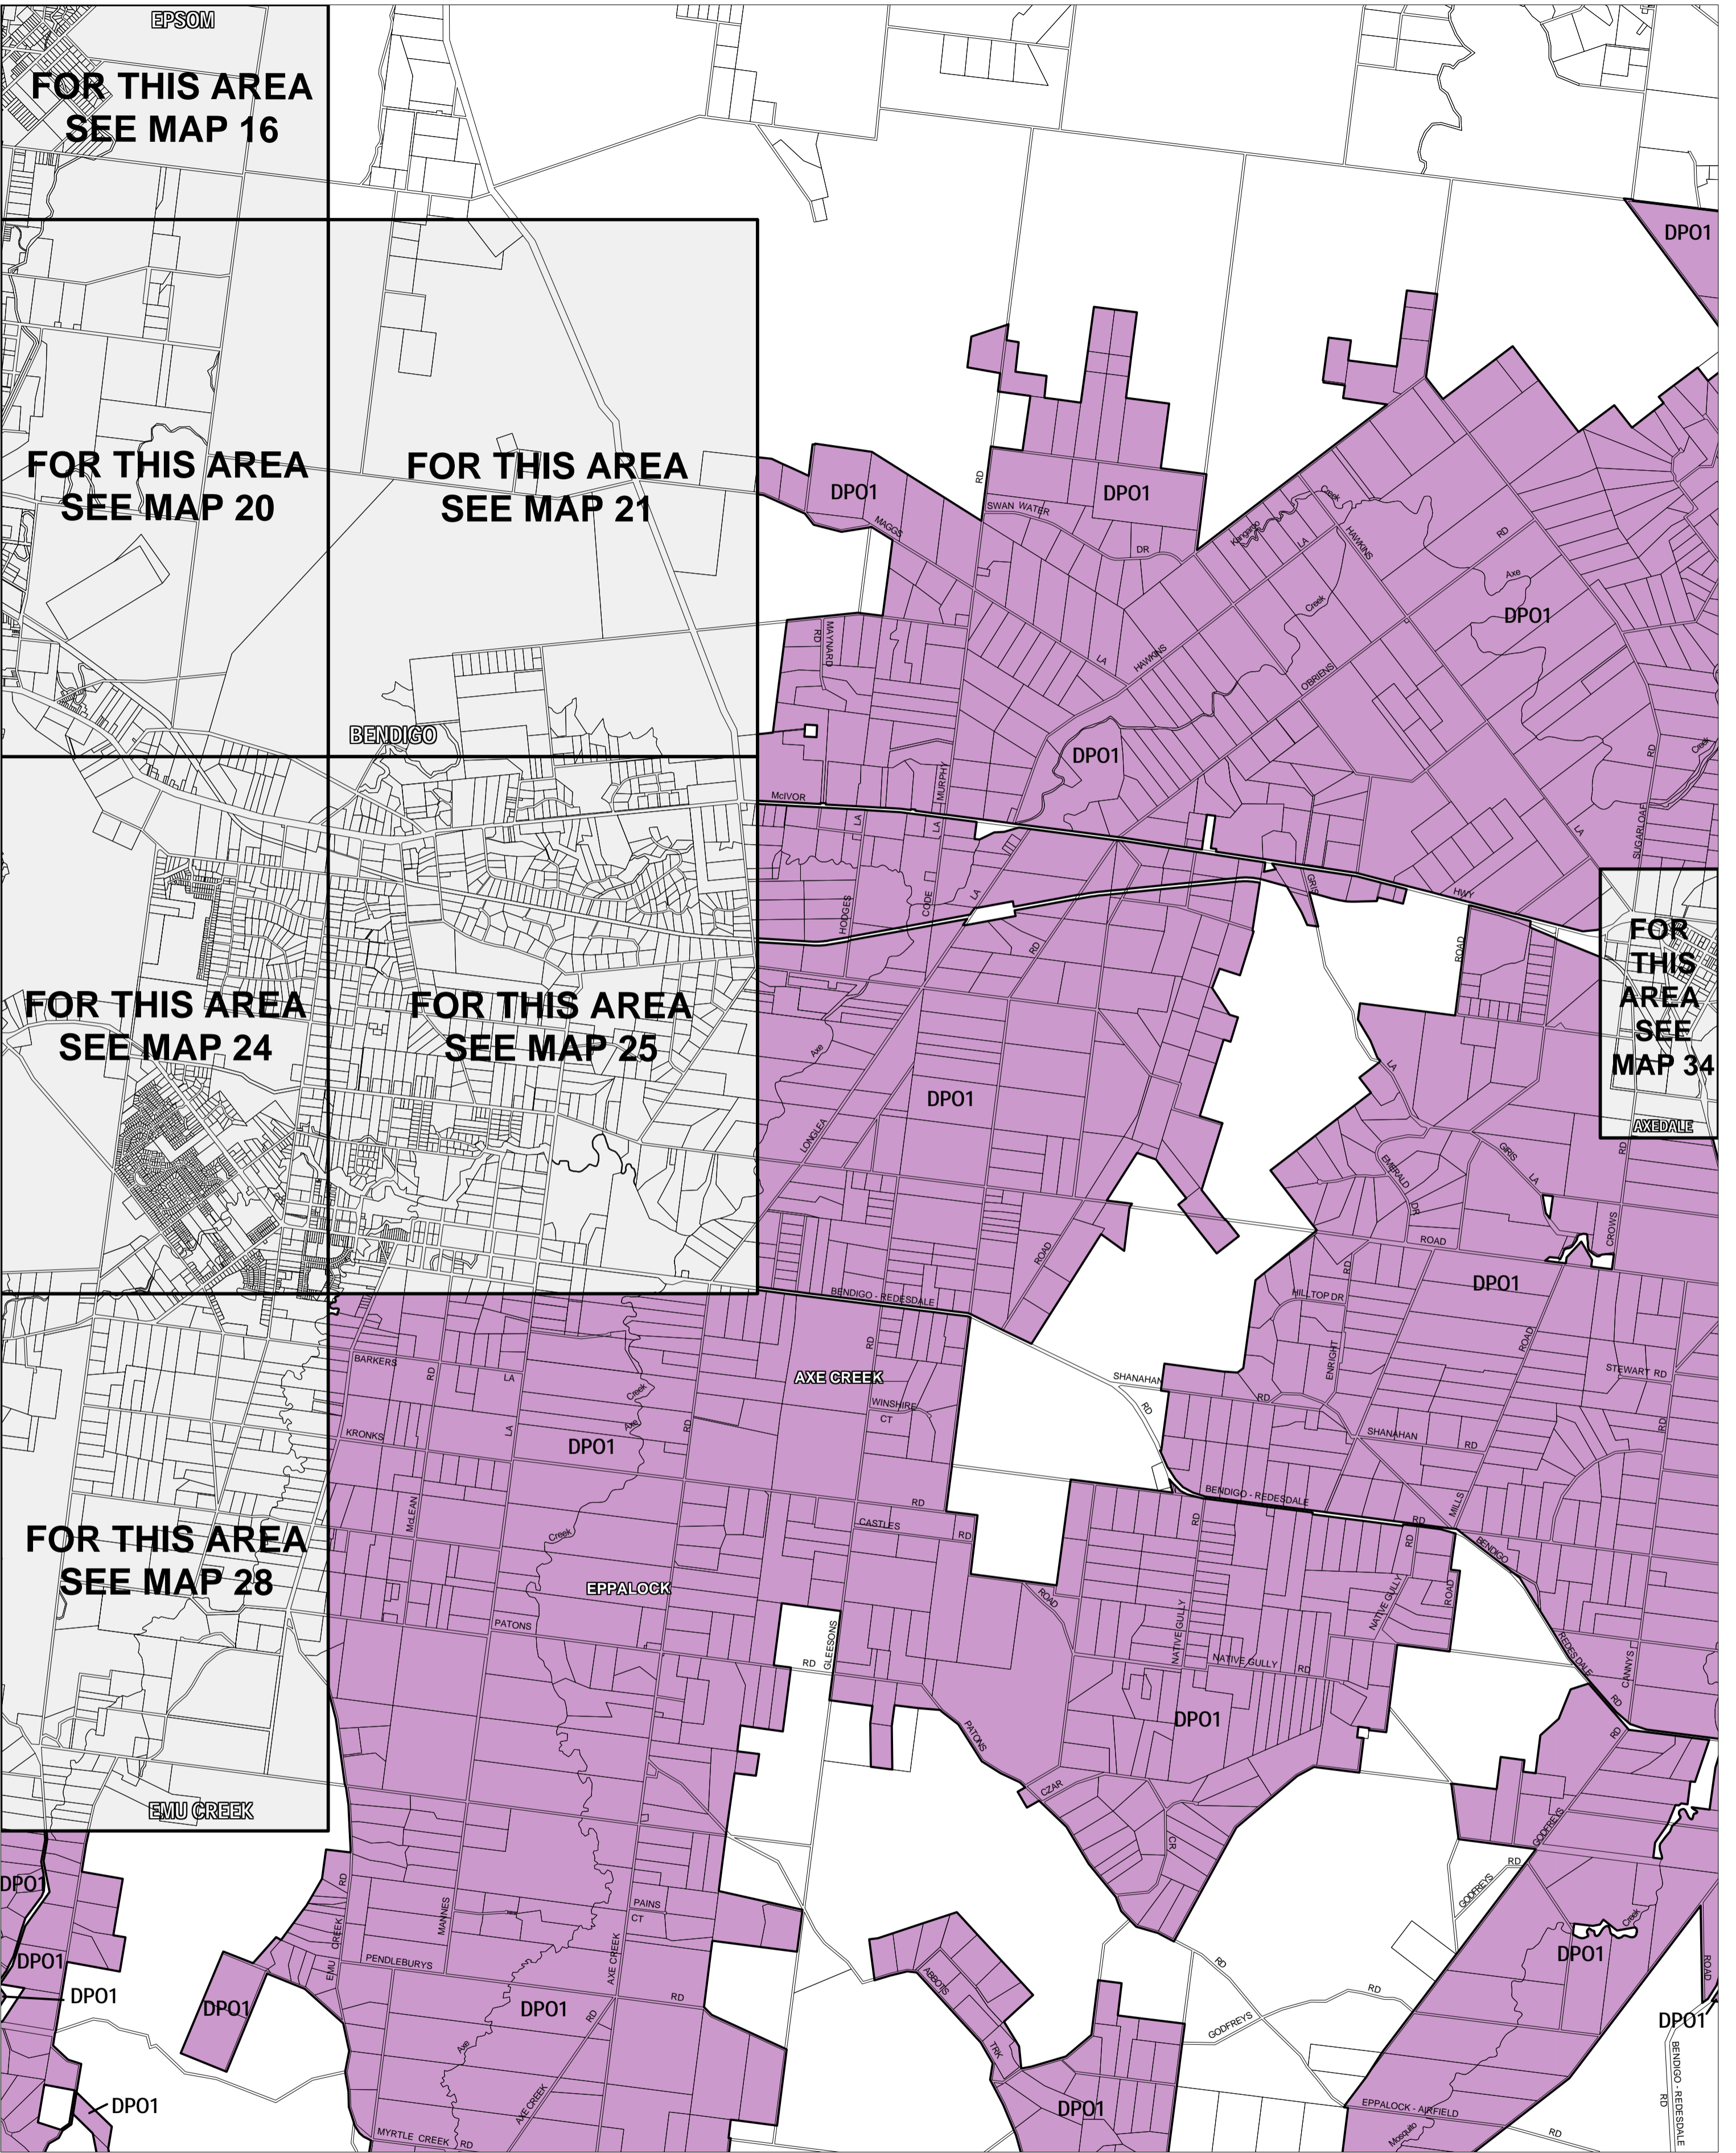

GREATER BENDIGO PLANNING SCHEME - LOCAL PROVISION

Overlays

- DPO1 Development Plan Overlay - Schedule 1
- DPO4 Development Plan Overlay - Schedule 4

Printed: 22/6/2007

AMENDMENT C12