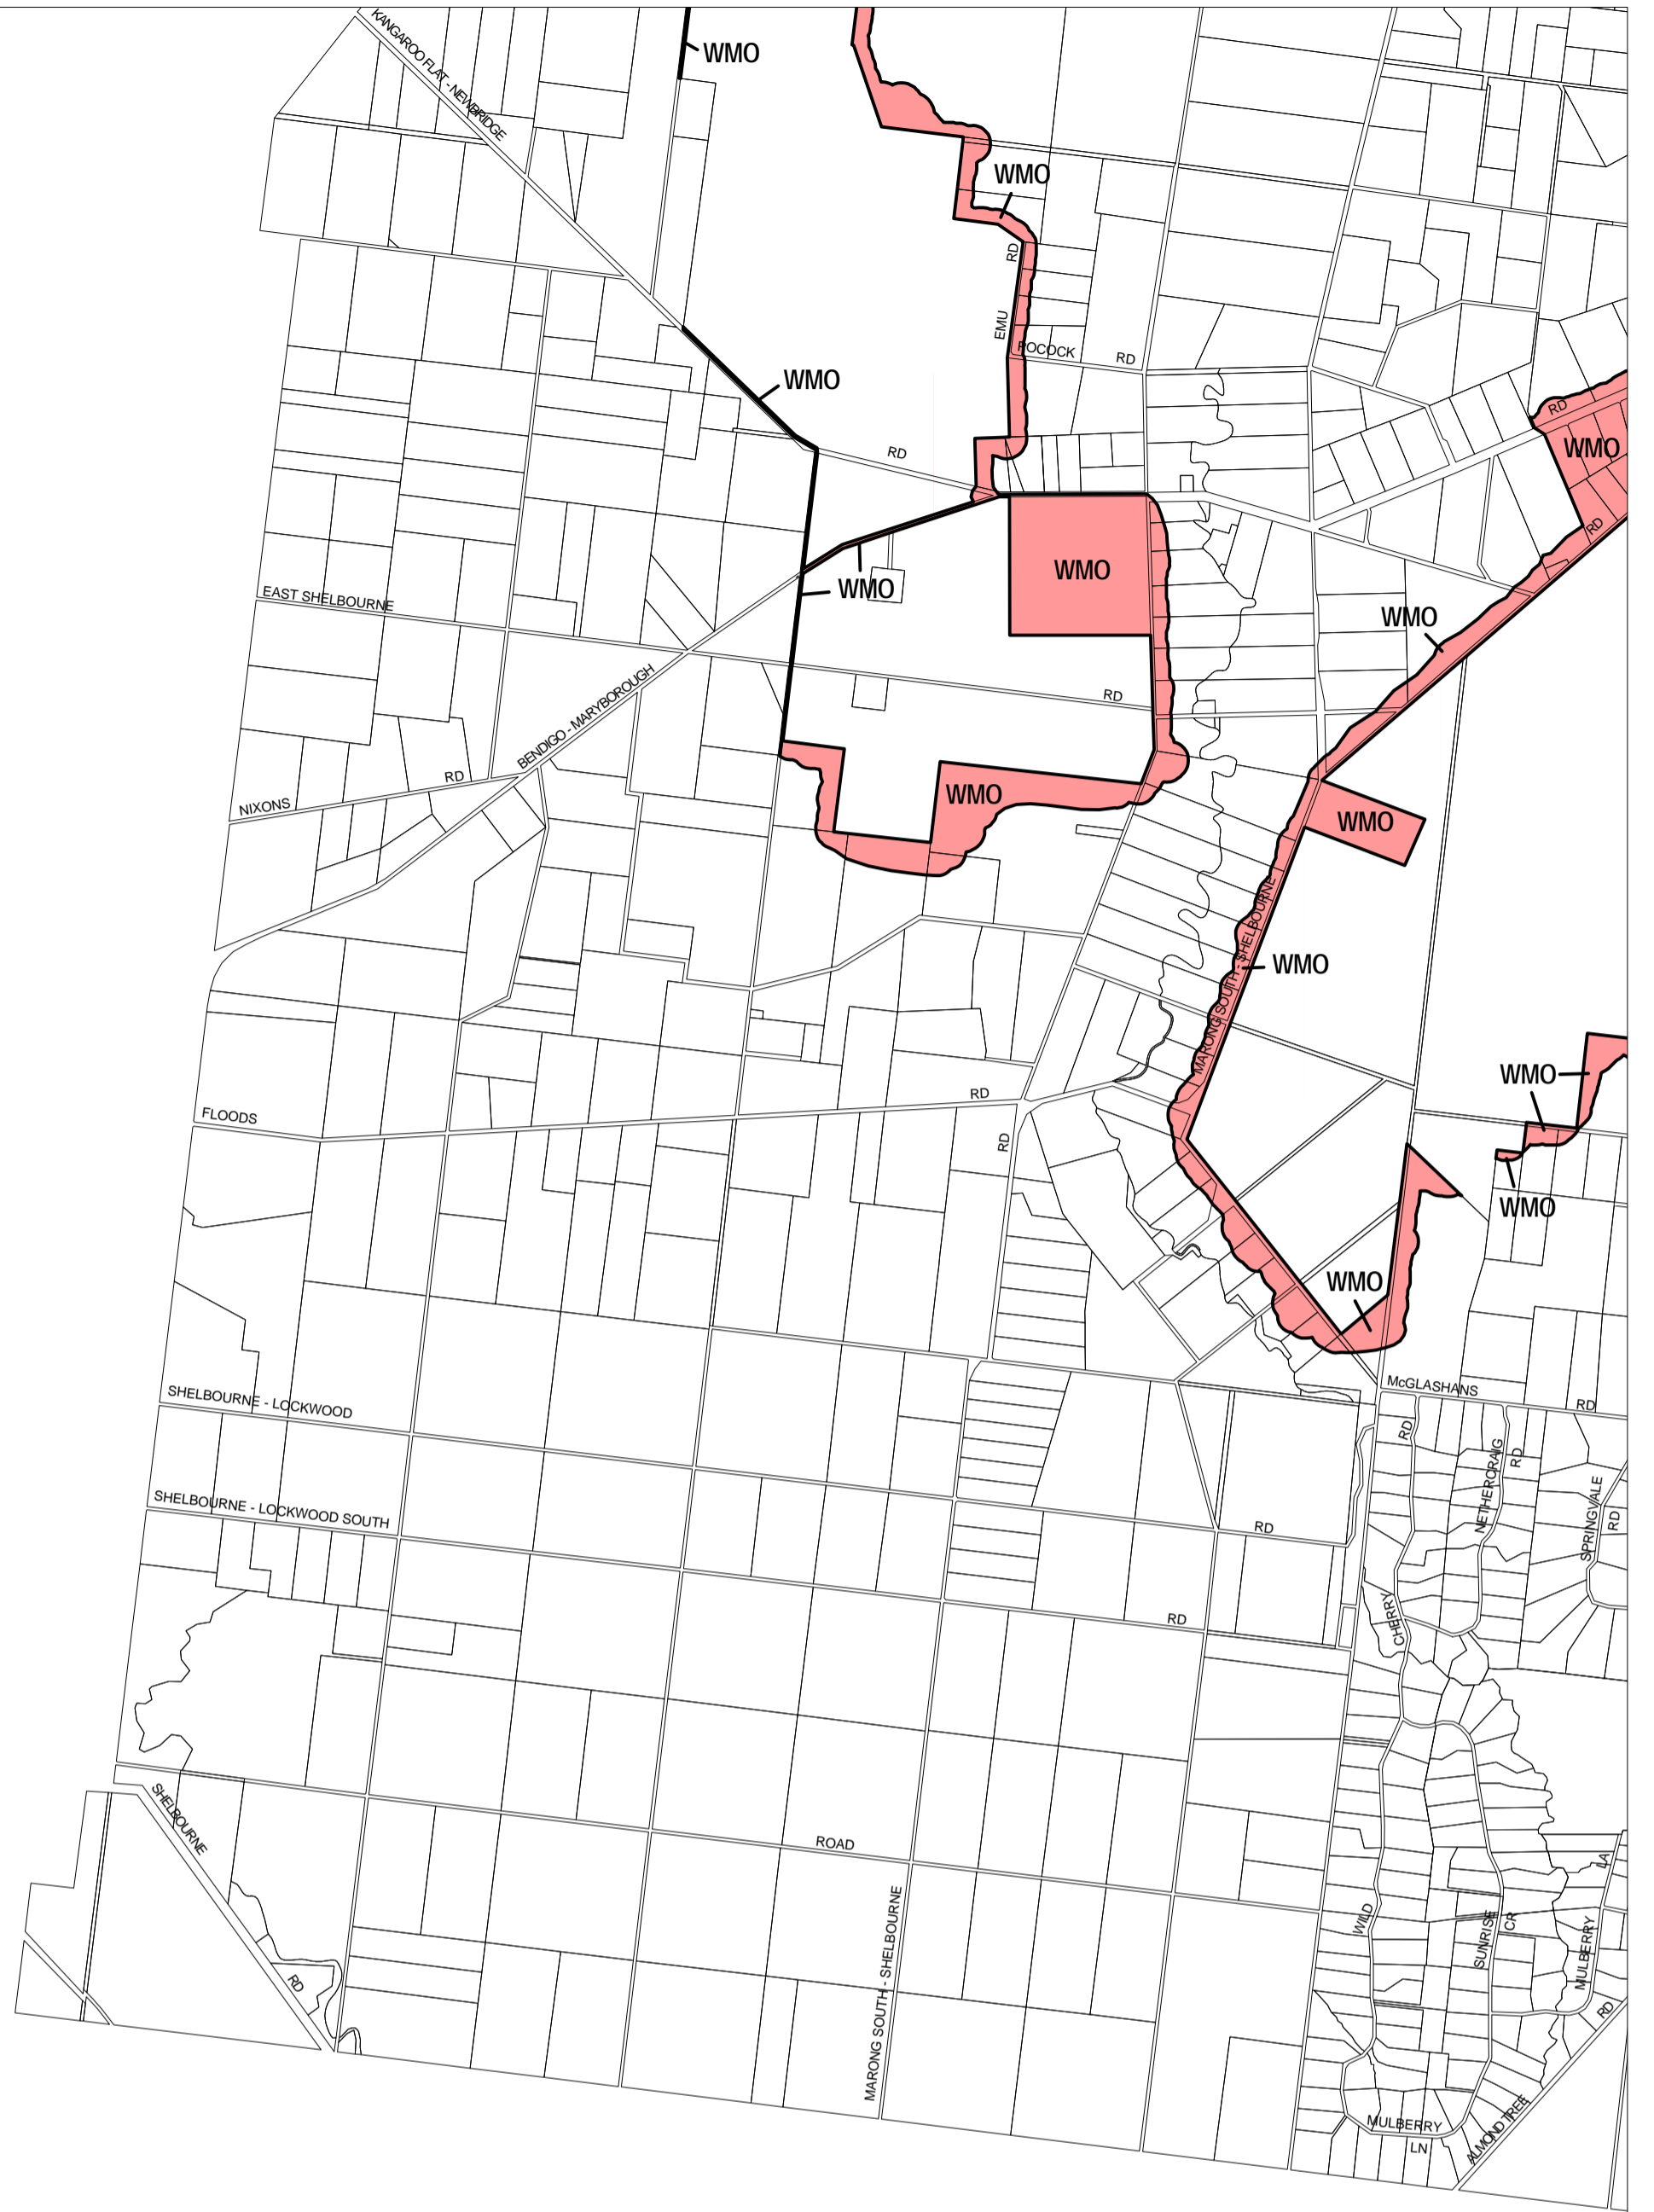

GREATER BENDIGO PLANNING SCHEME - LOCAL PROVISION

Overlays
Wildfire Management Overlay

AUSTRALIAN MAP GRID ZONE 55

Printed: 25/6/2007

AMENDMENT C44

WILDFIRE MANAGEMENT OVERLAY

MAP No 30WMO