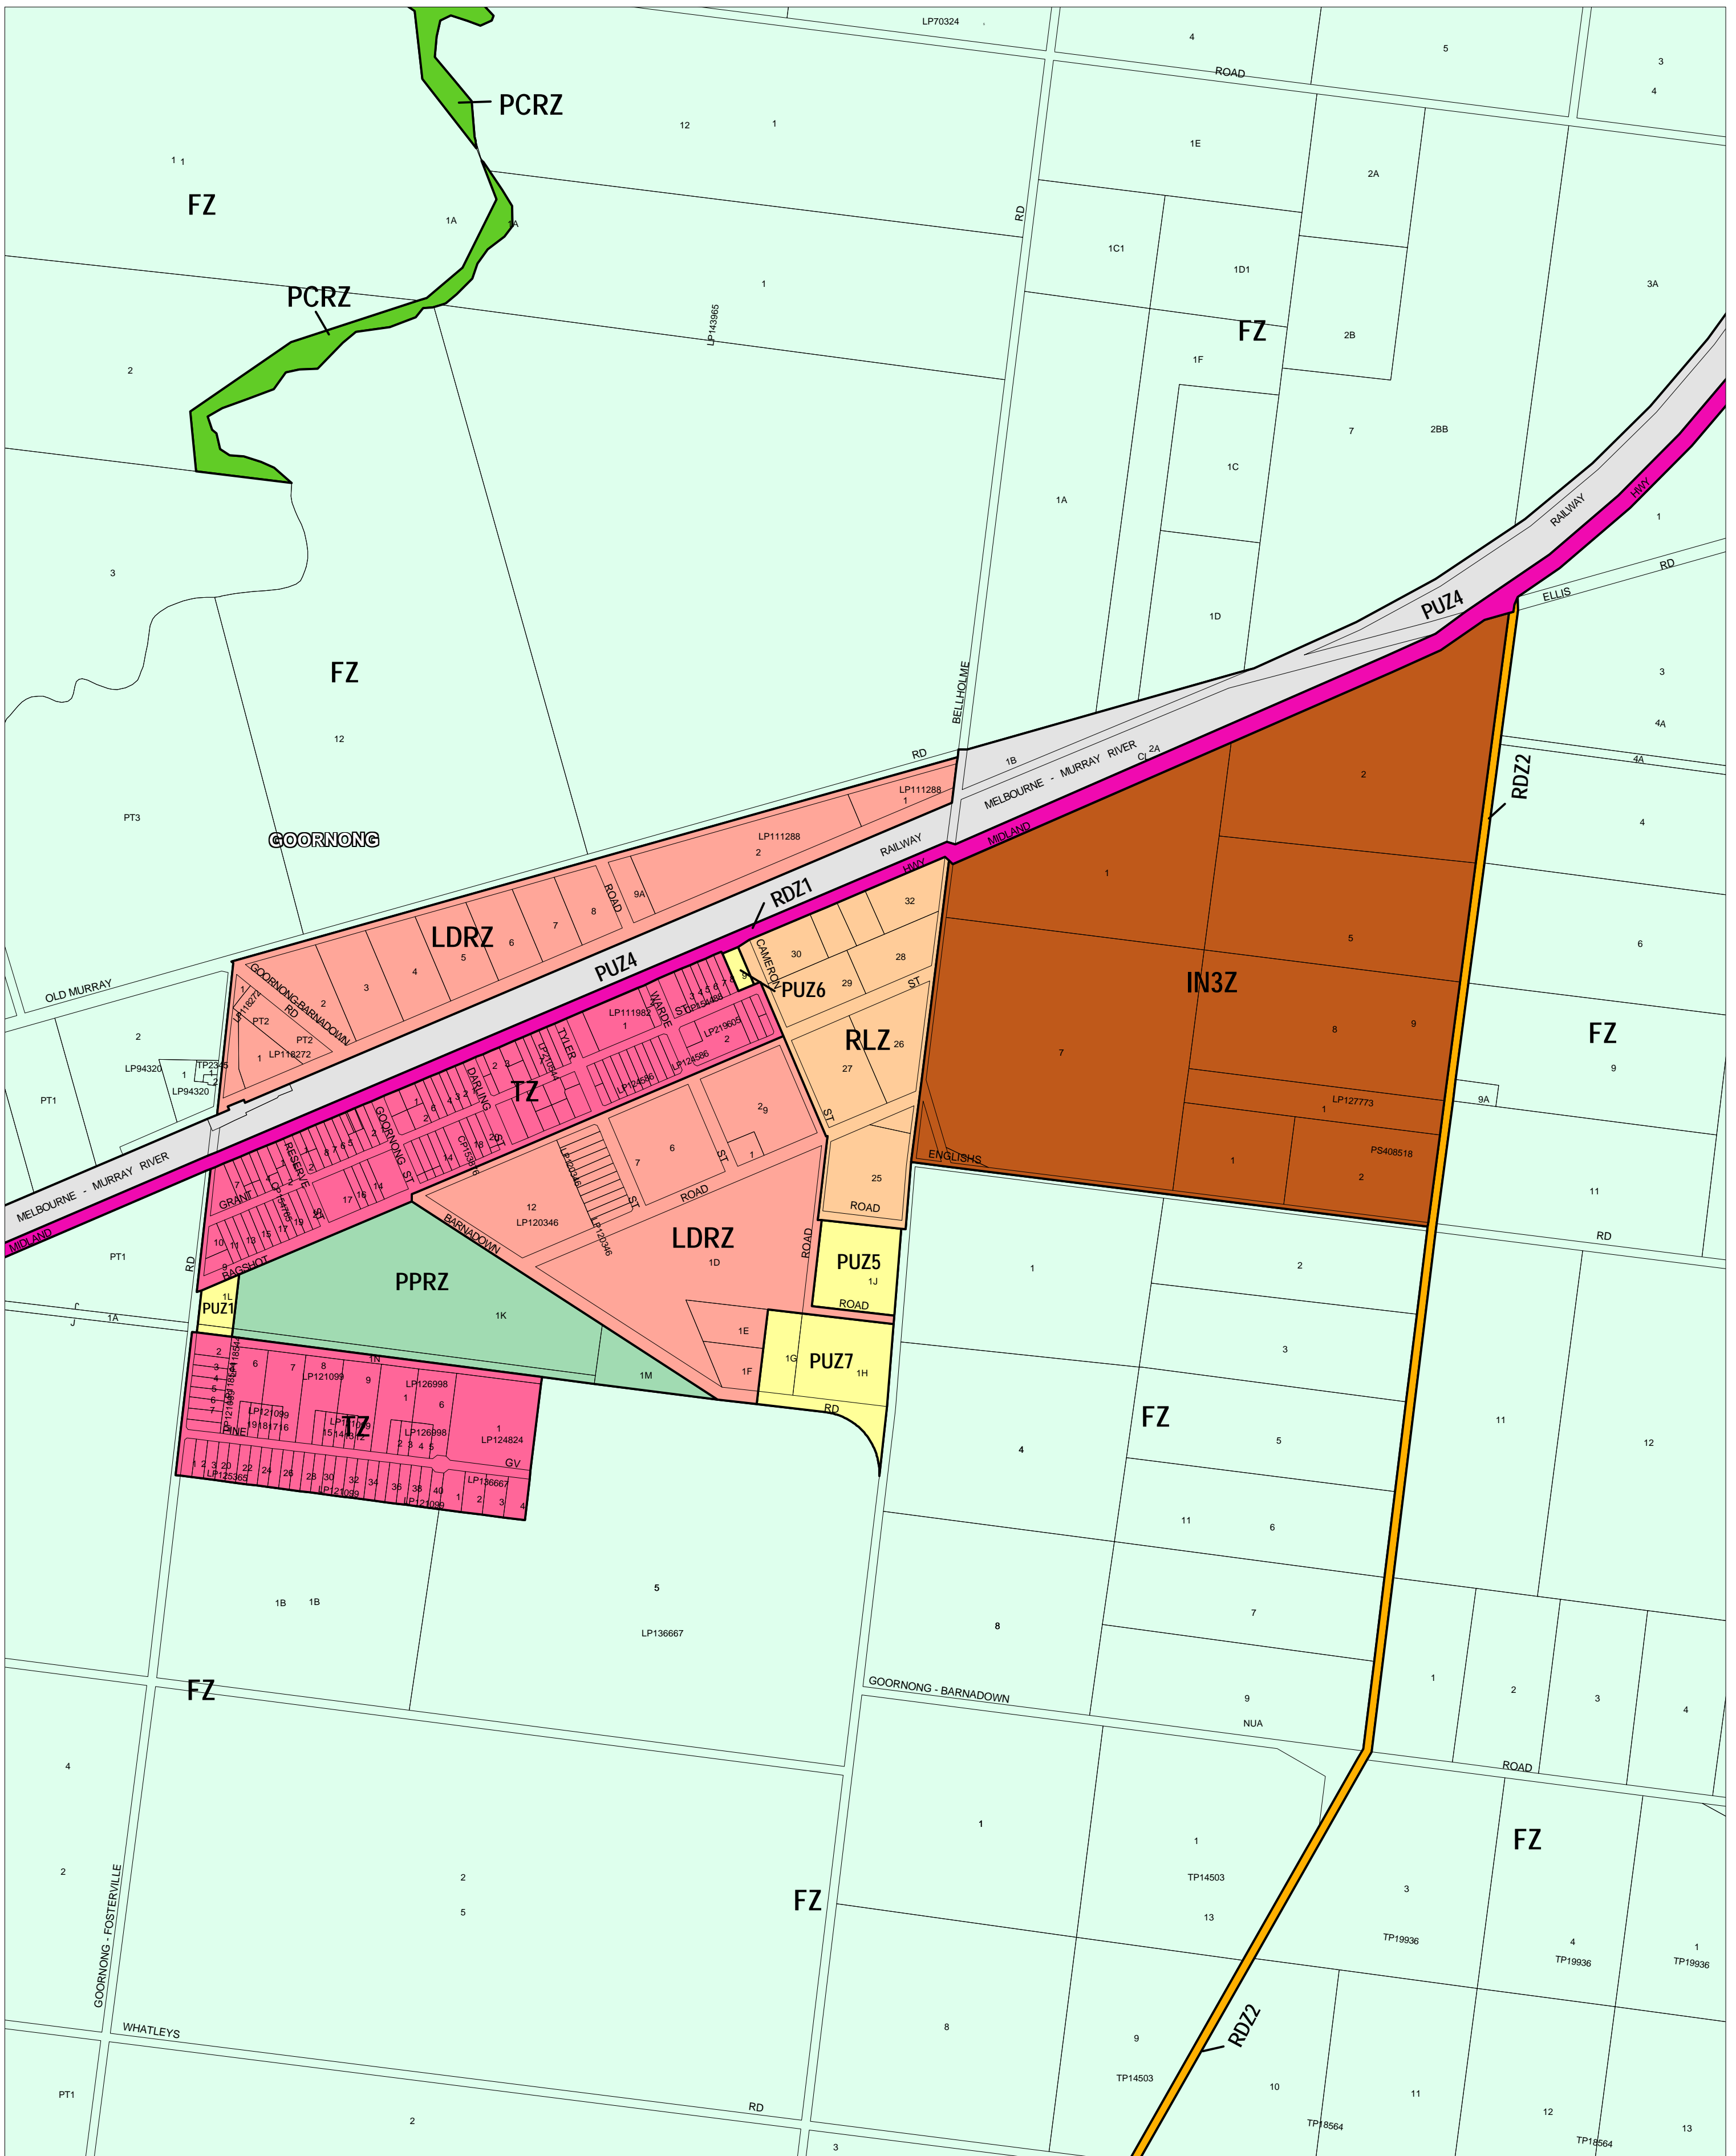

GREATER BENDIGO PLANNING SCHEME - LOCAL PROVISION

Industrial	IN3Z Industrial 3 Zone	PUZ4 Public Use Zone Transport
Public Land	PCRZ Public Conservation And Resource Zone	RDZ1 Road Zone Category 1
	PPRZ Public Park And Recreation Zone	RDZ2 Road Zone Category 2
	PUZ5 Public Use Zone Cemetery/crematorium	Residential
	PUZ6 Public Use Zone Local Government	LDRZ Low Density Residential Zone
	PUZ7 Public Use Zone Other Public Use	TZ Township Zone
	PUZ1 Public Use Zone Service And Utility	Rural
		FZ Farming Zone
		RLZ Rural Living Zone

THIS MAP INCORPORATES APPROVED ZONES AS AT: 25/01/06 AMENDMENT C67

Printed: 5/5/2006