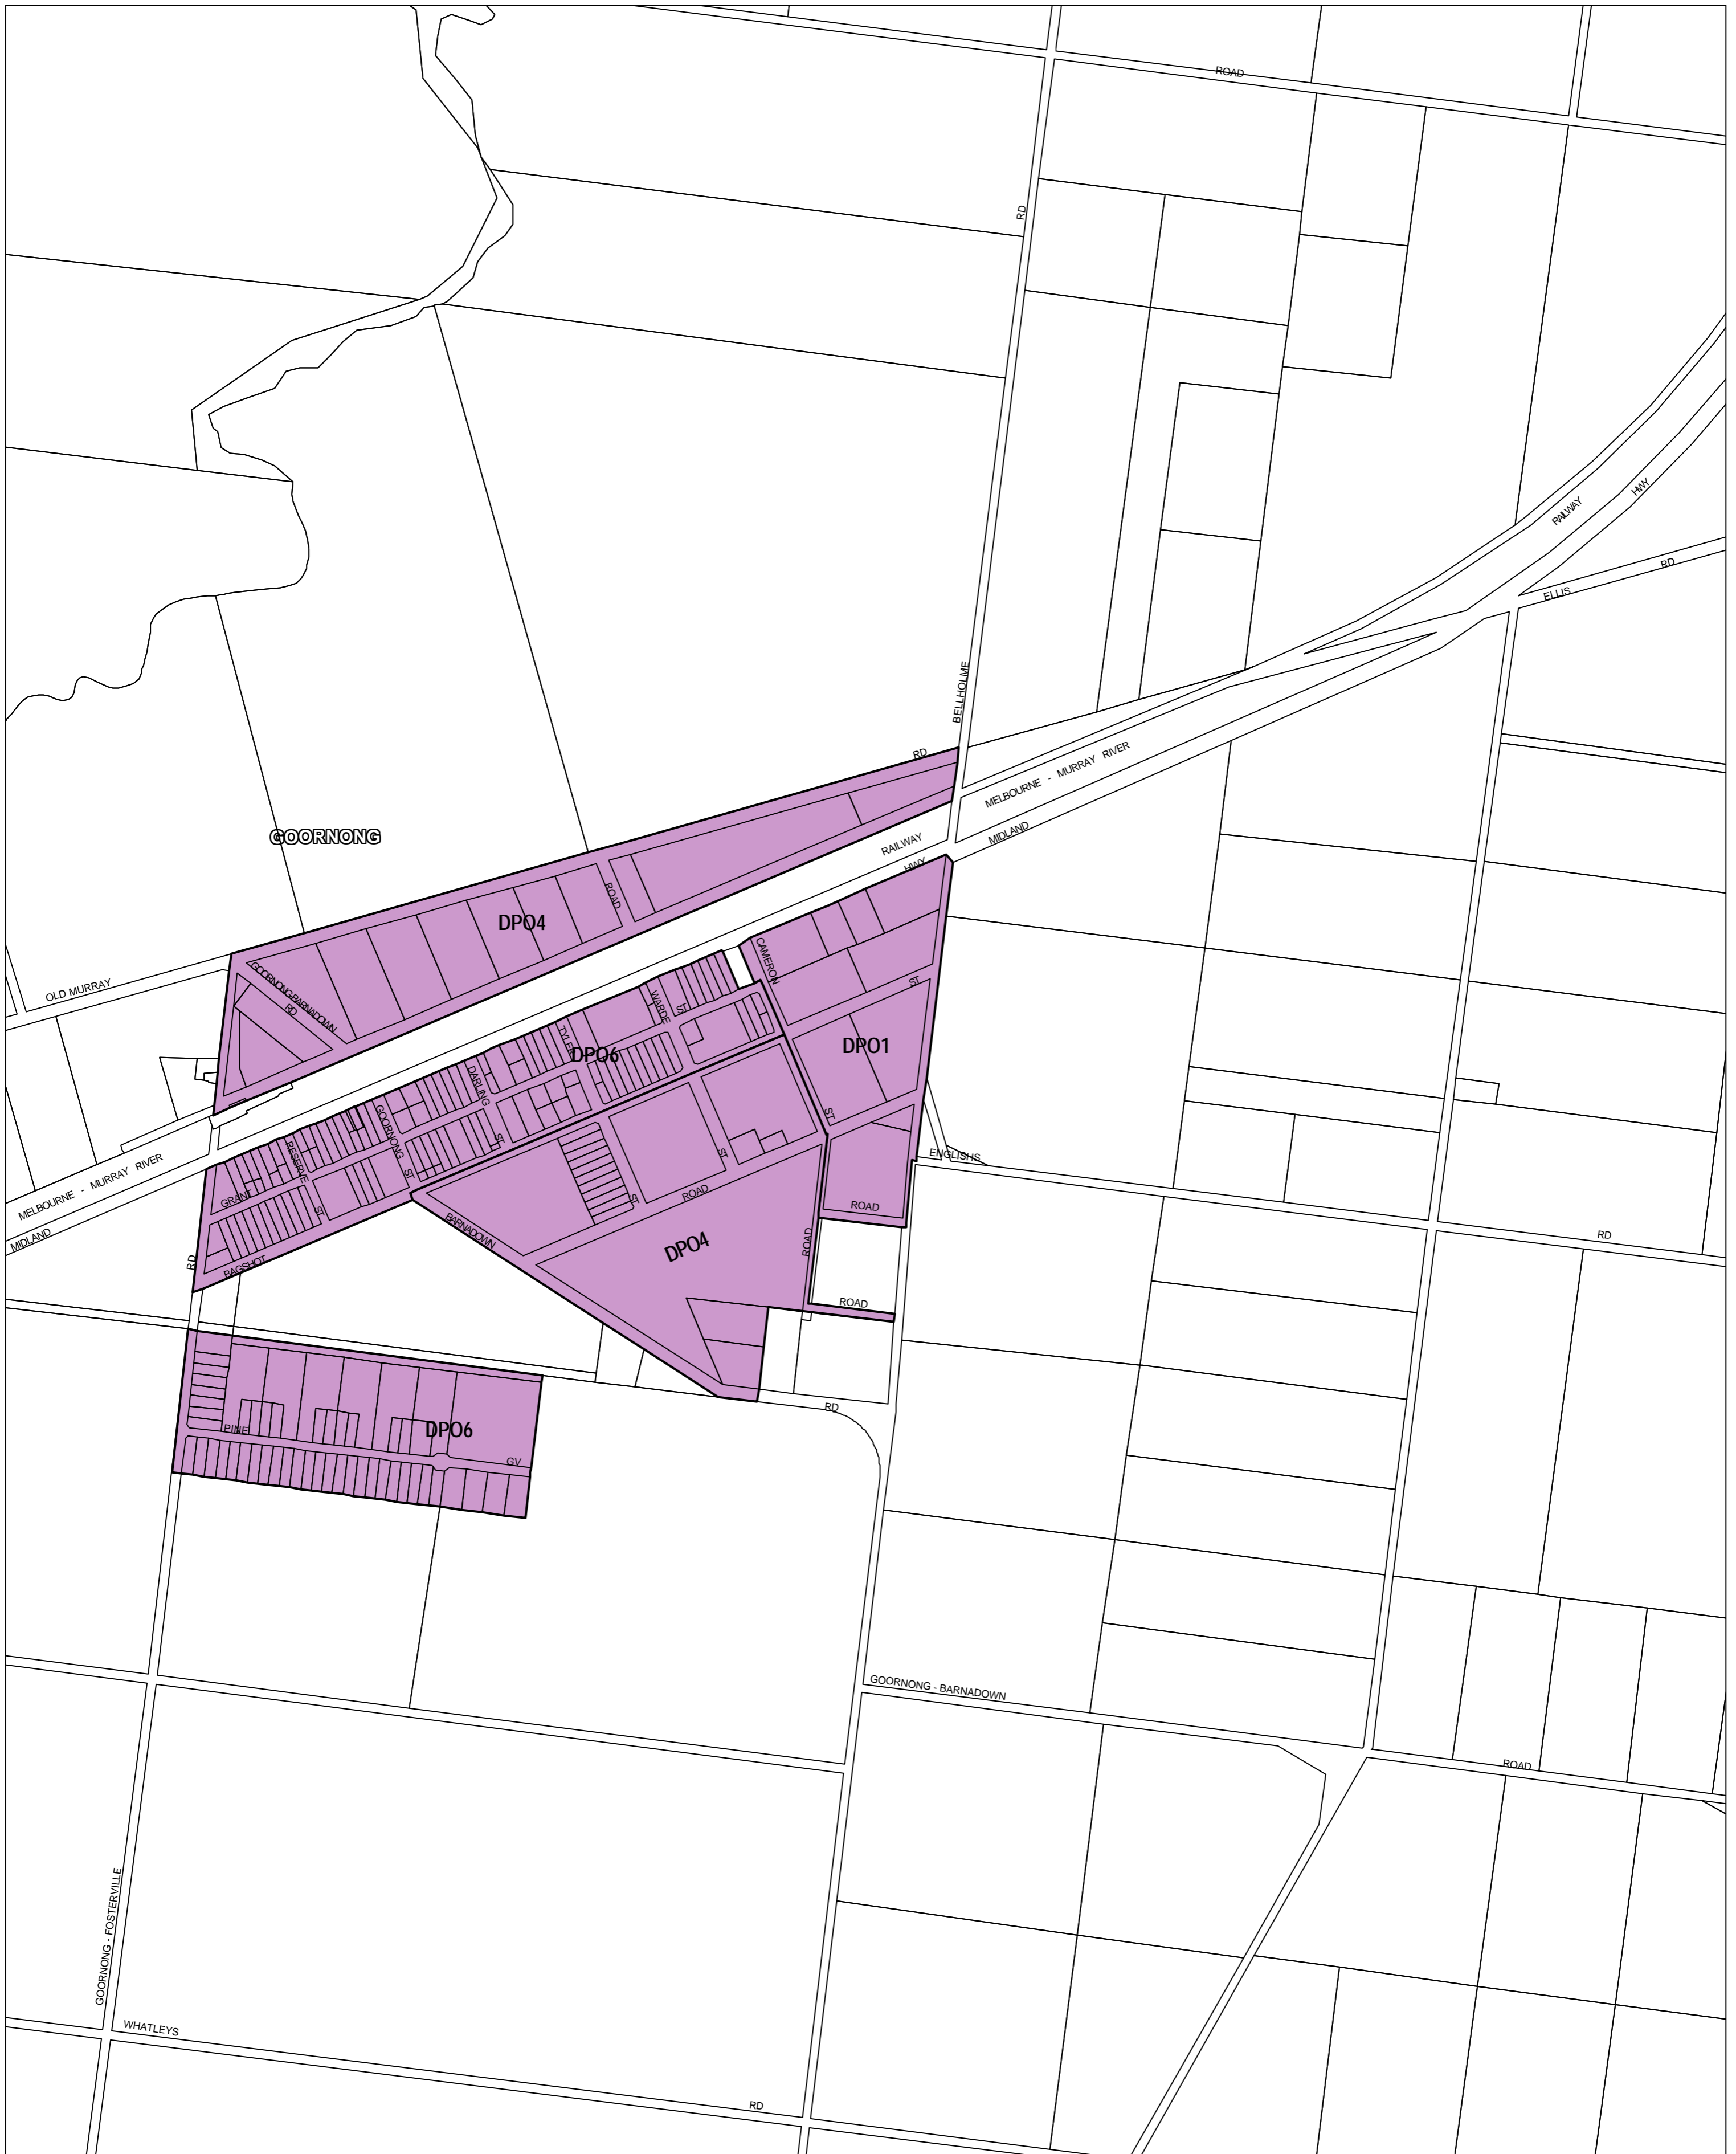

GREATER BENDIGO PLANNING SCHEME - LOCAL PROVISION

Overlays	
	Development Plan Overlay - Schedule 1
	Development Plan Overlay - Schedule 4
	Development Plan Overlay - Schedule 6

AUSTRALIAN MAP GRID ZONE 55

Printed: 25/5/2007

AMENDMENT C41