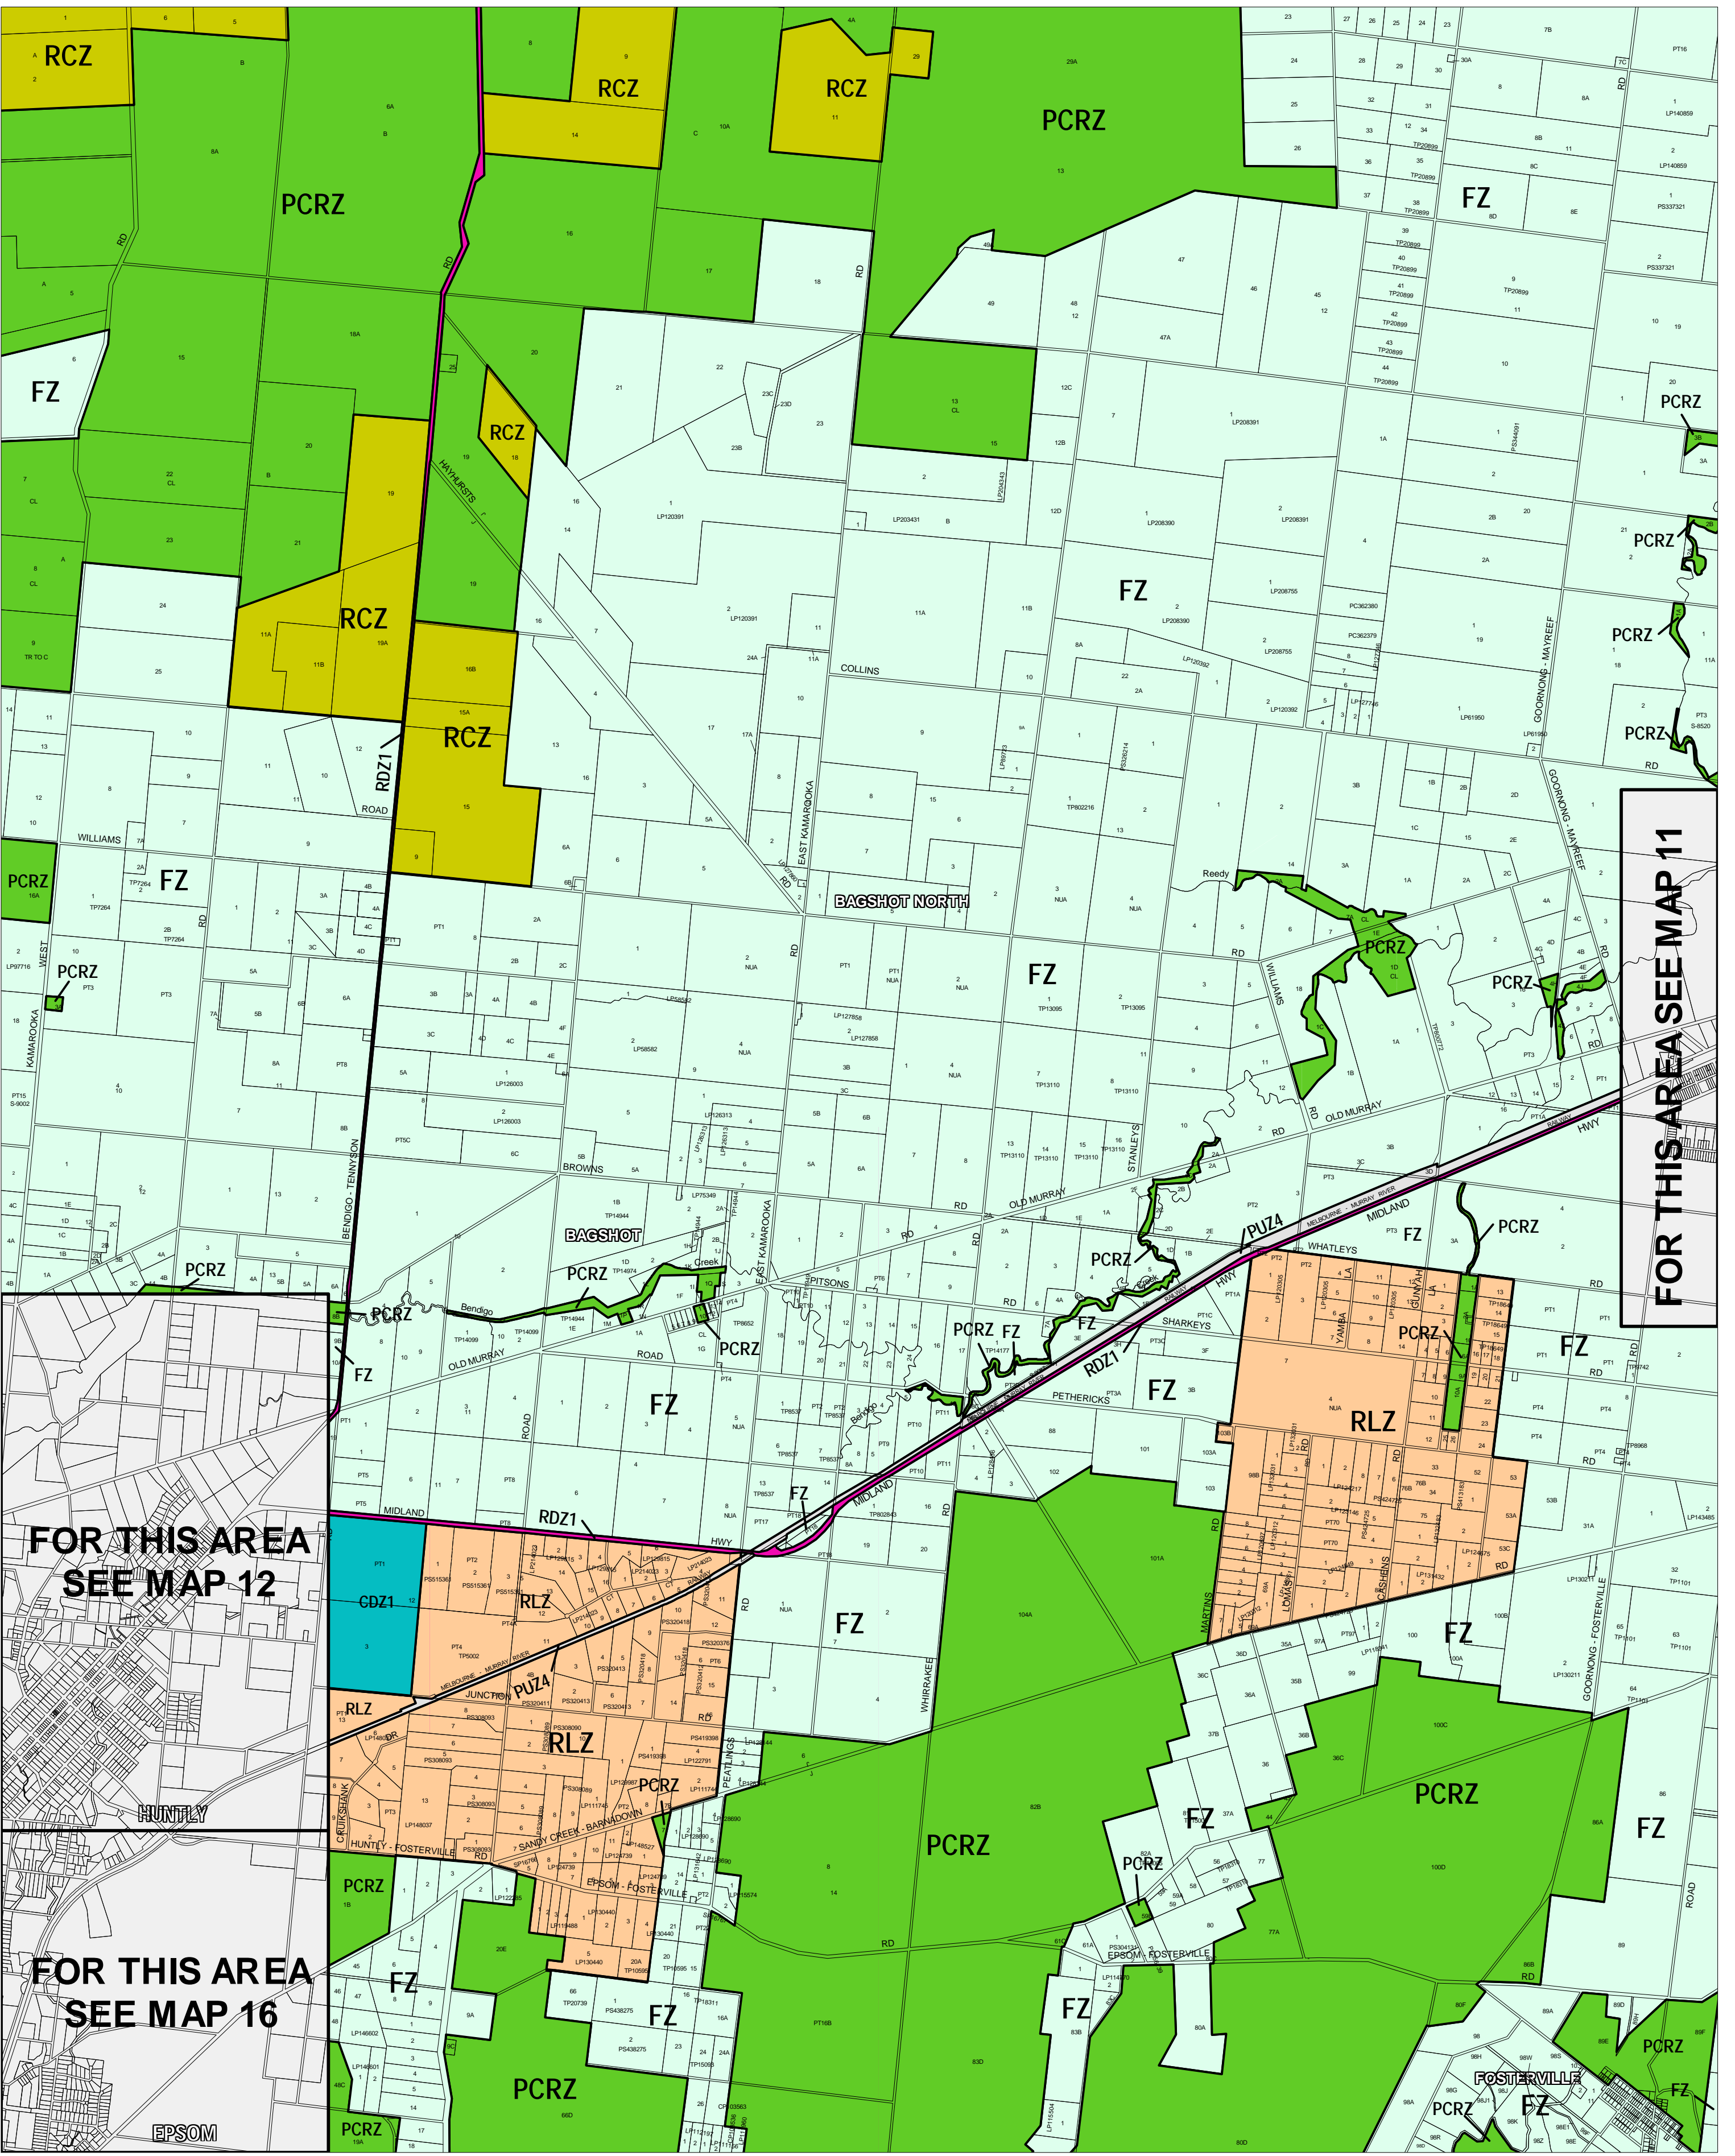

GREATER BENDIGO PLANNING SCHEME - LOCAL PROVISION

FOR THIS AREA SEE MAP 11

FOR THIS AREA SEE MAP 12

FOR THIS AREA SEE MAP 16

Industrial	Township Zone
Industrial 3 Zone	TZ
Public Land	Rural
Public Conservation And Resource Zone	FZ Farming Zone
Public Park And Recreation Zone	RCZ Rural Conservation Zone
Public Use Zone Transport	RLZ Rural Living Zone
Road Zone Category 1	Special Purpose
RDZ1	CDZ1 Comprehensive Development Zone 1
Residential	
Low Density Residential Zone	
RDZ1	
Residential 1 Zone	

THIS MAP INCORPORATES APPROVED ZONES AS AT: 25/01/06 AMENDMENT C67

Printed: 5/5/2006