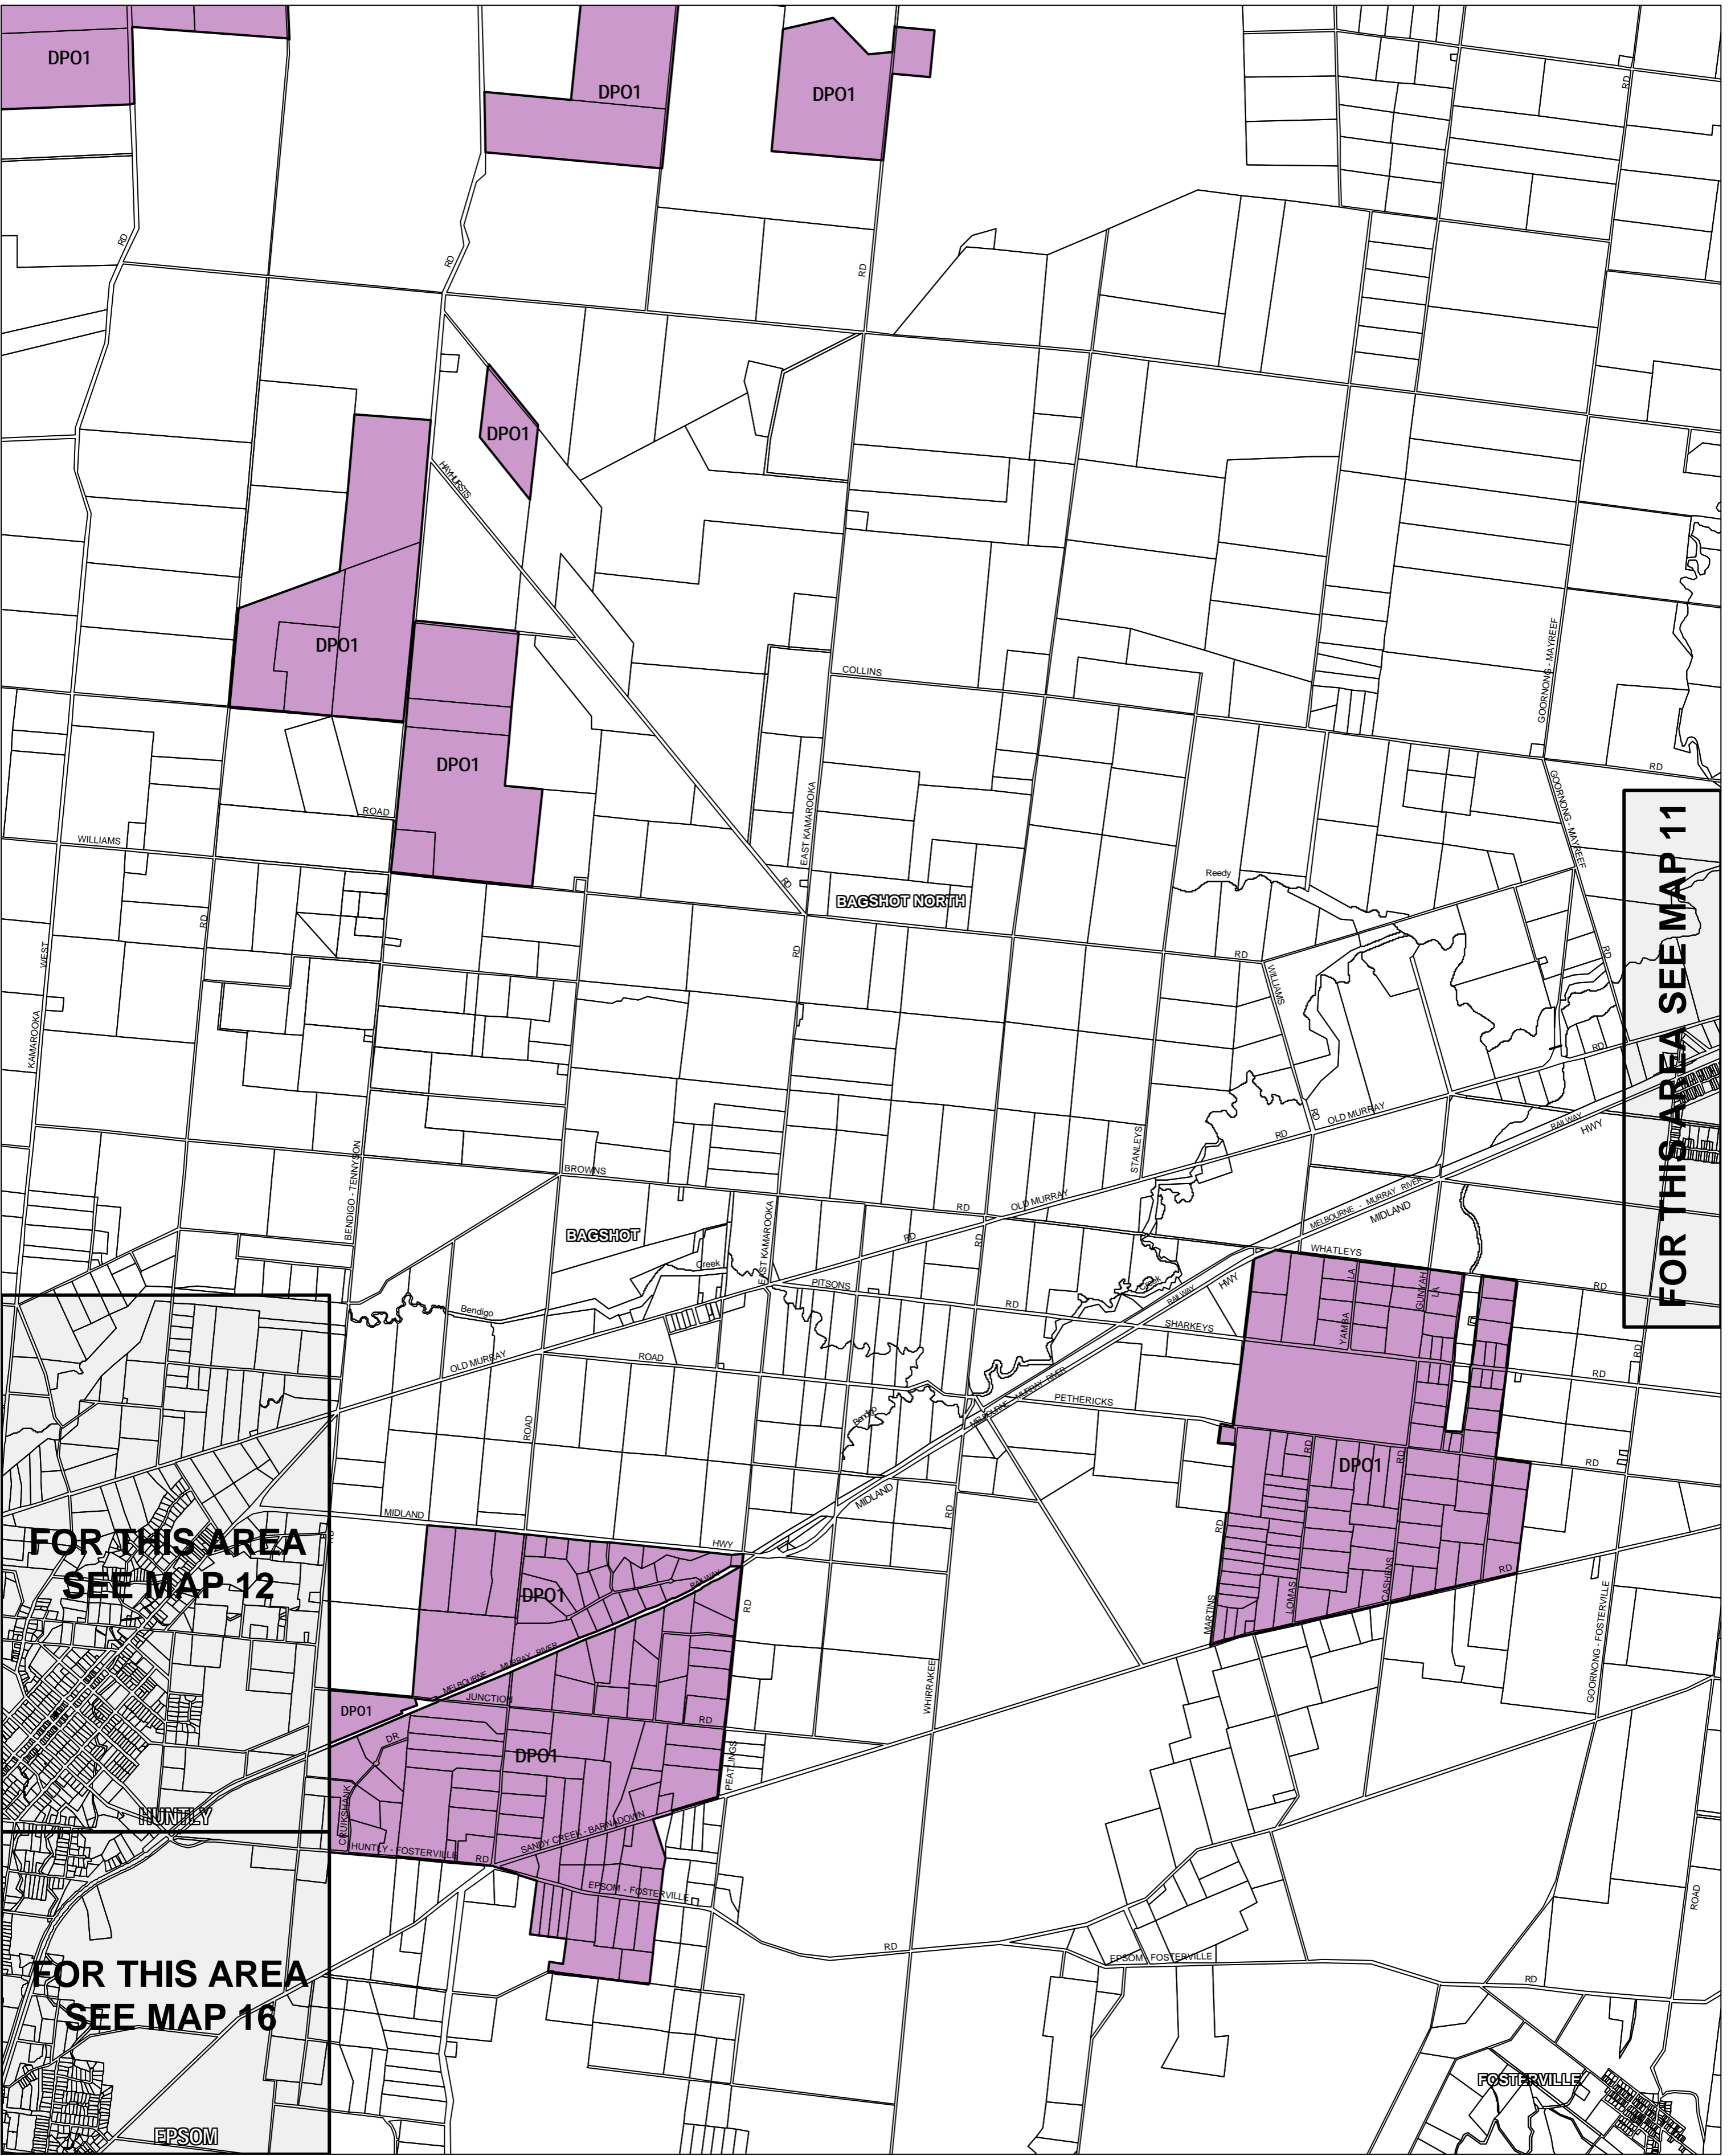

GREATER BENDIGO PLANNING SCHEME - LOCAL PROVISION

FOR THIS AREA SEE MAP 11

FOR THIS AREA
SEE MAP 12

FOR THIS AREA
SEE MAP 16

Overlays

- Development Plan Overlay - Schedule 1
- Development Plan Overlay - Schedule 4

Printed: 25/5/2007