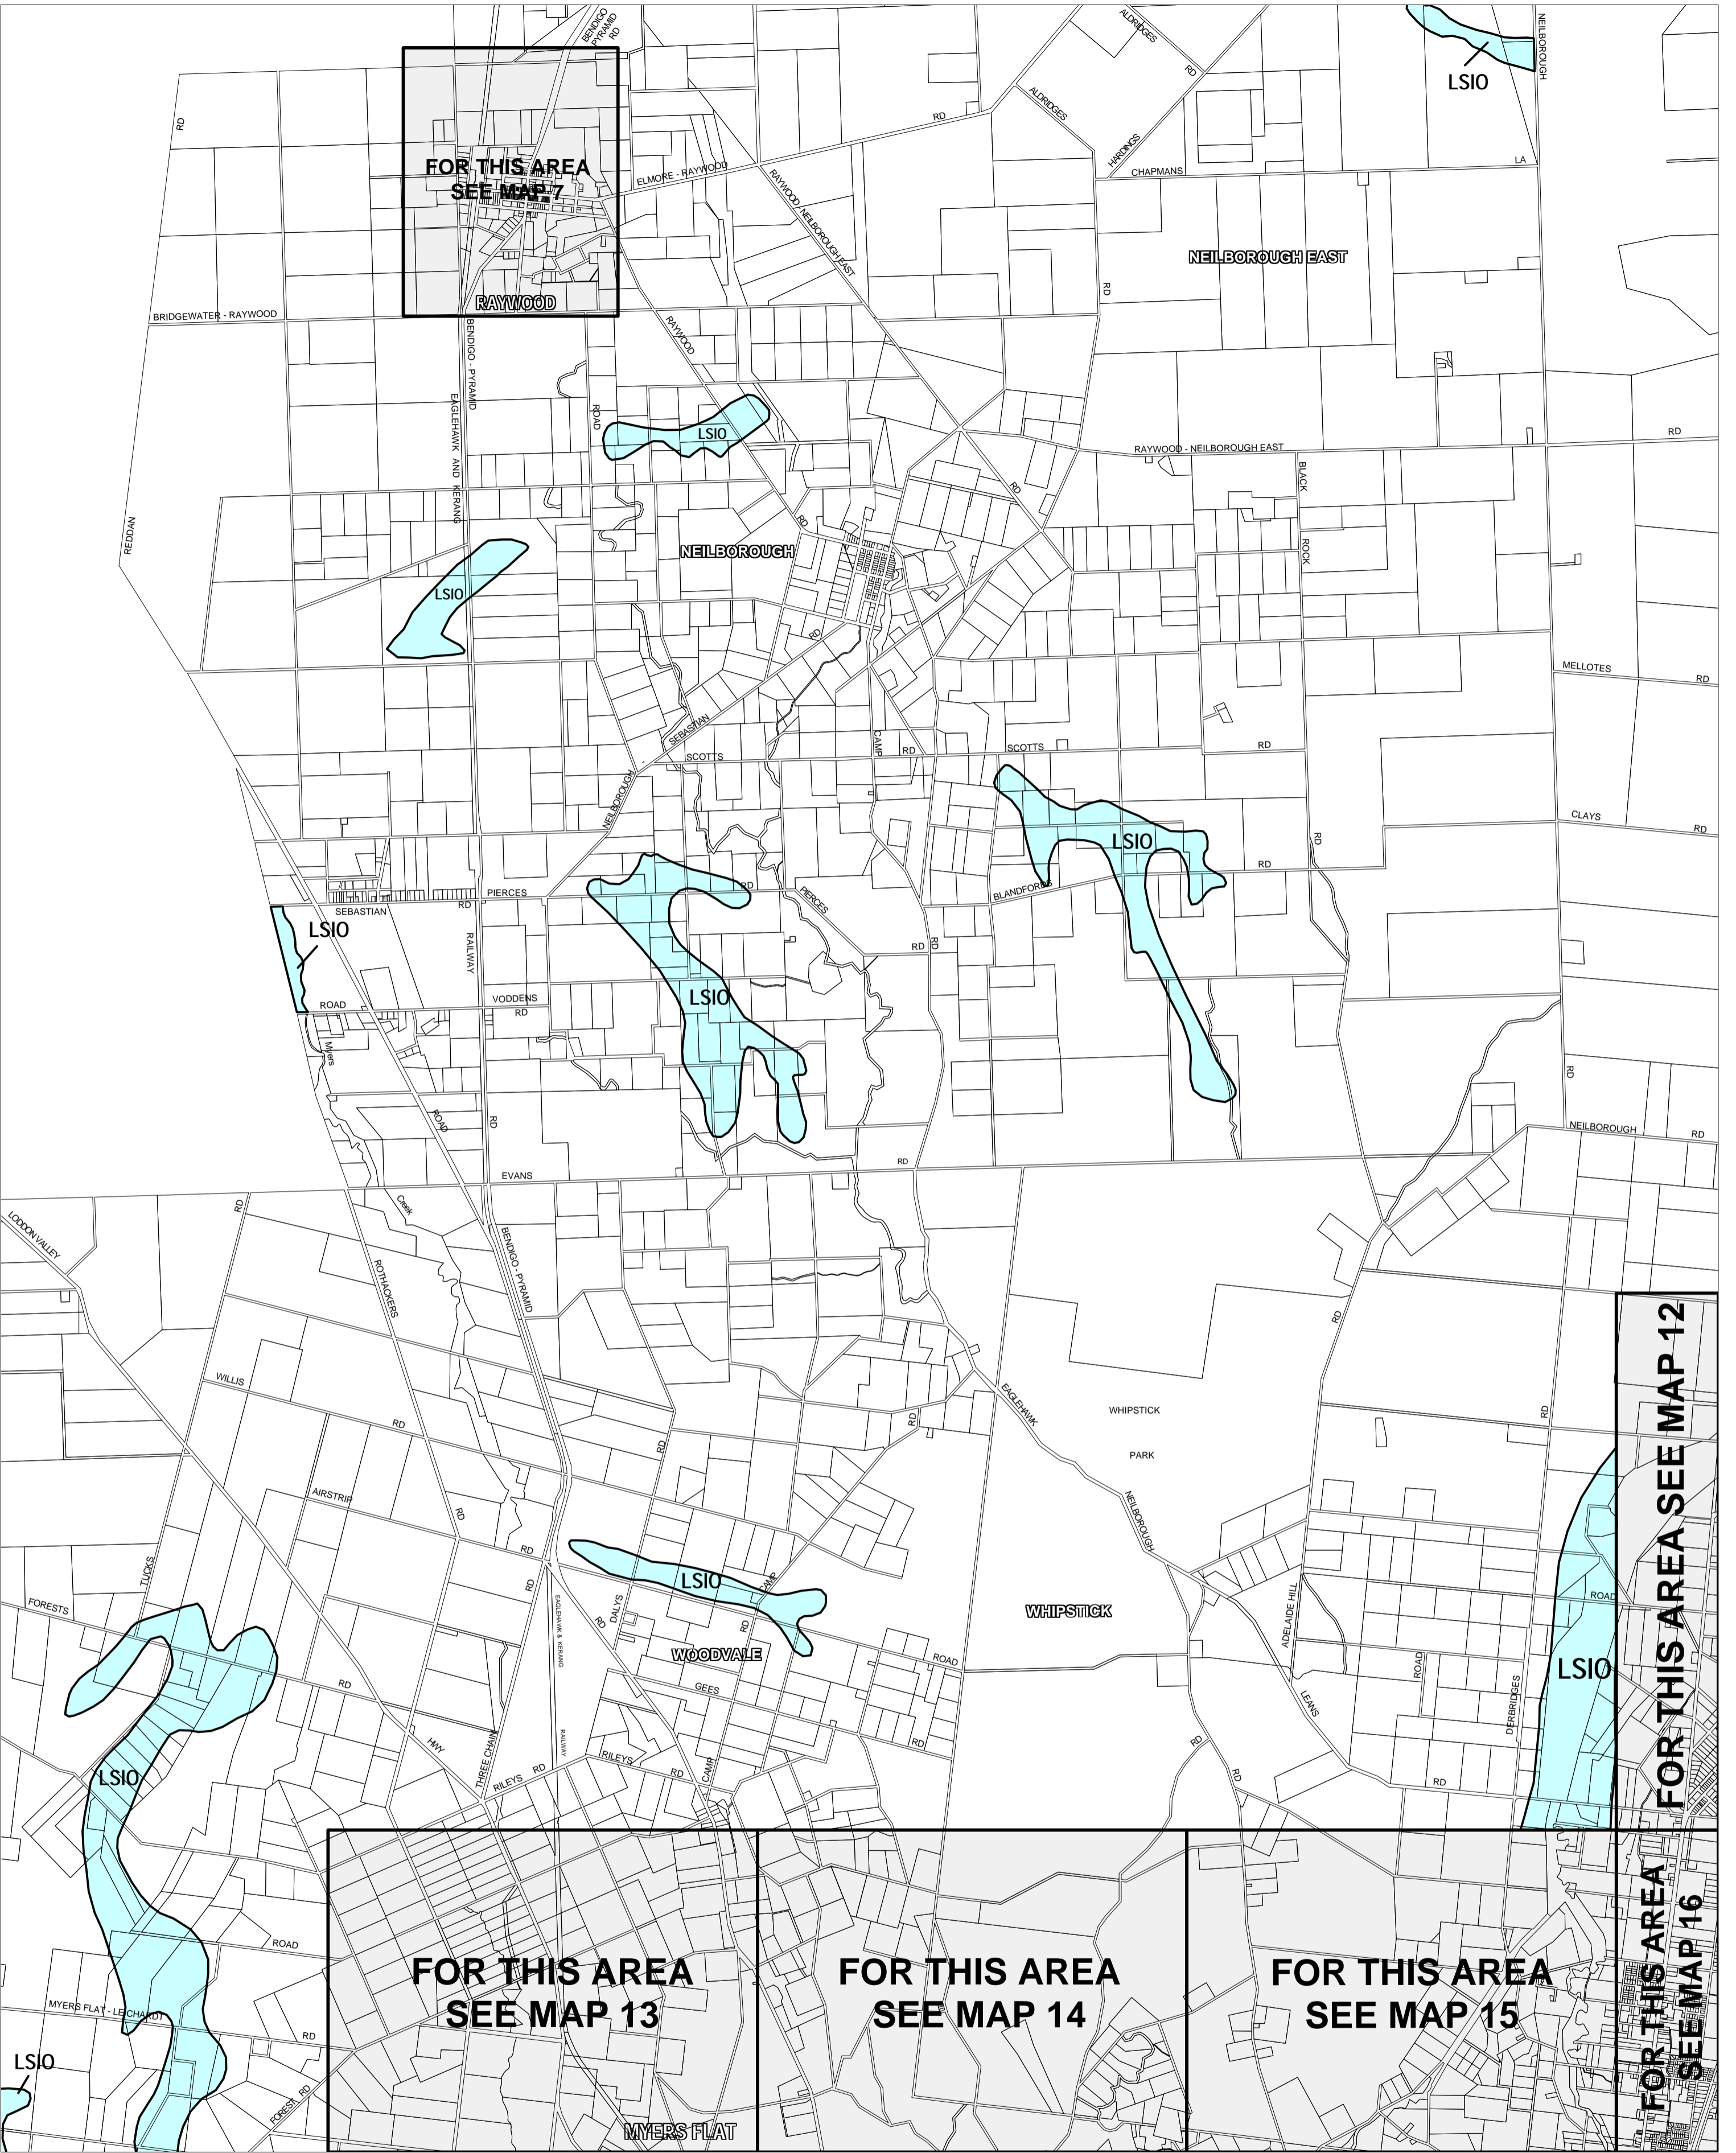

GREATER BENDIGO PLANNING SCHEME - LOCAL PROVISION

Overlays
LSIO Land Subject to Inundation Overlay

Printed: 25/6/2007