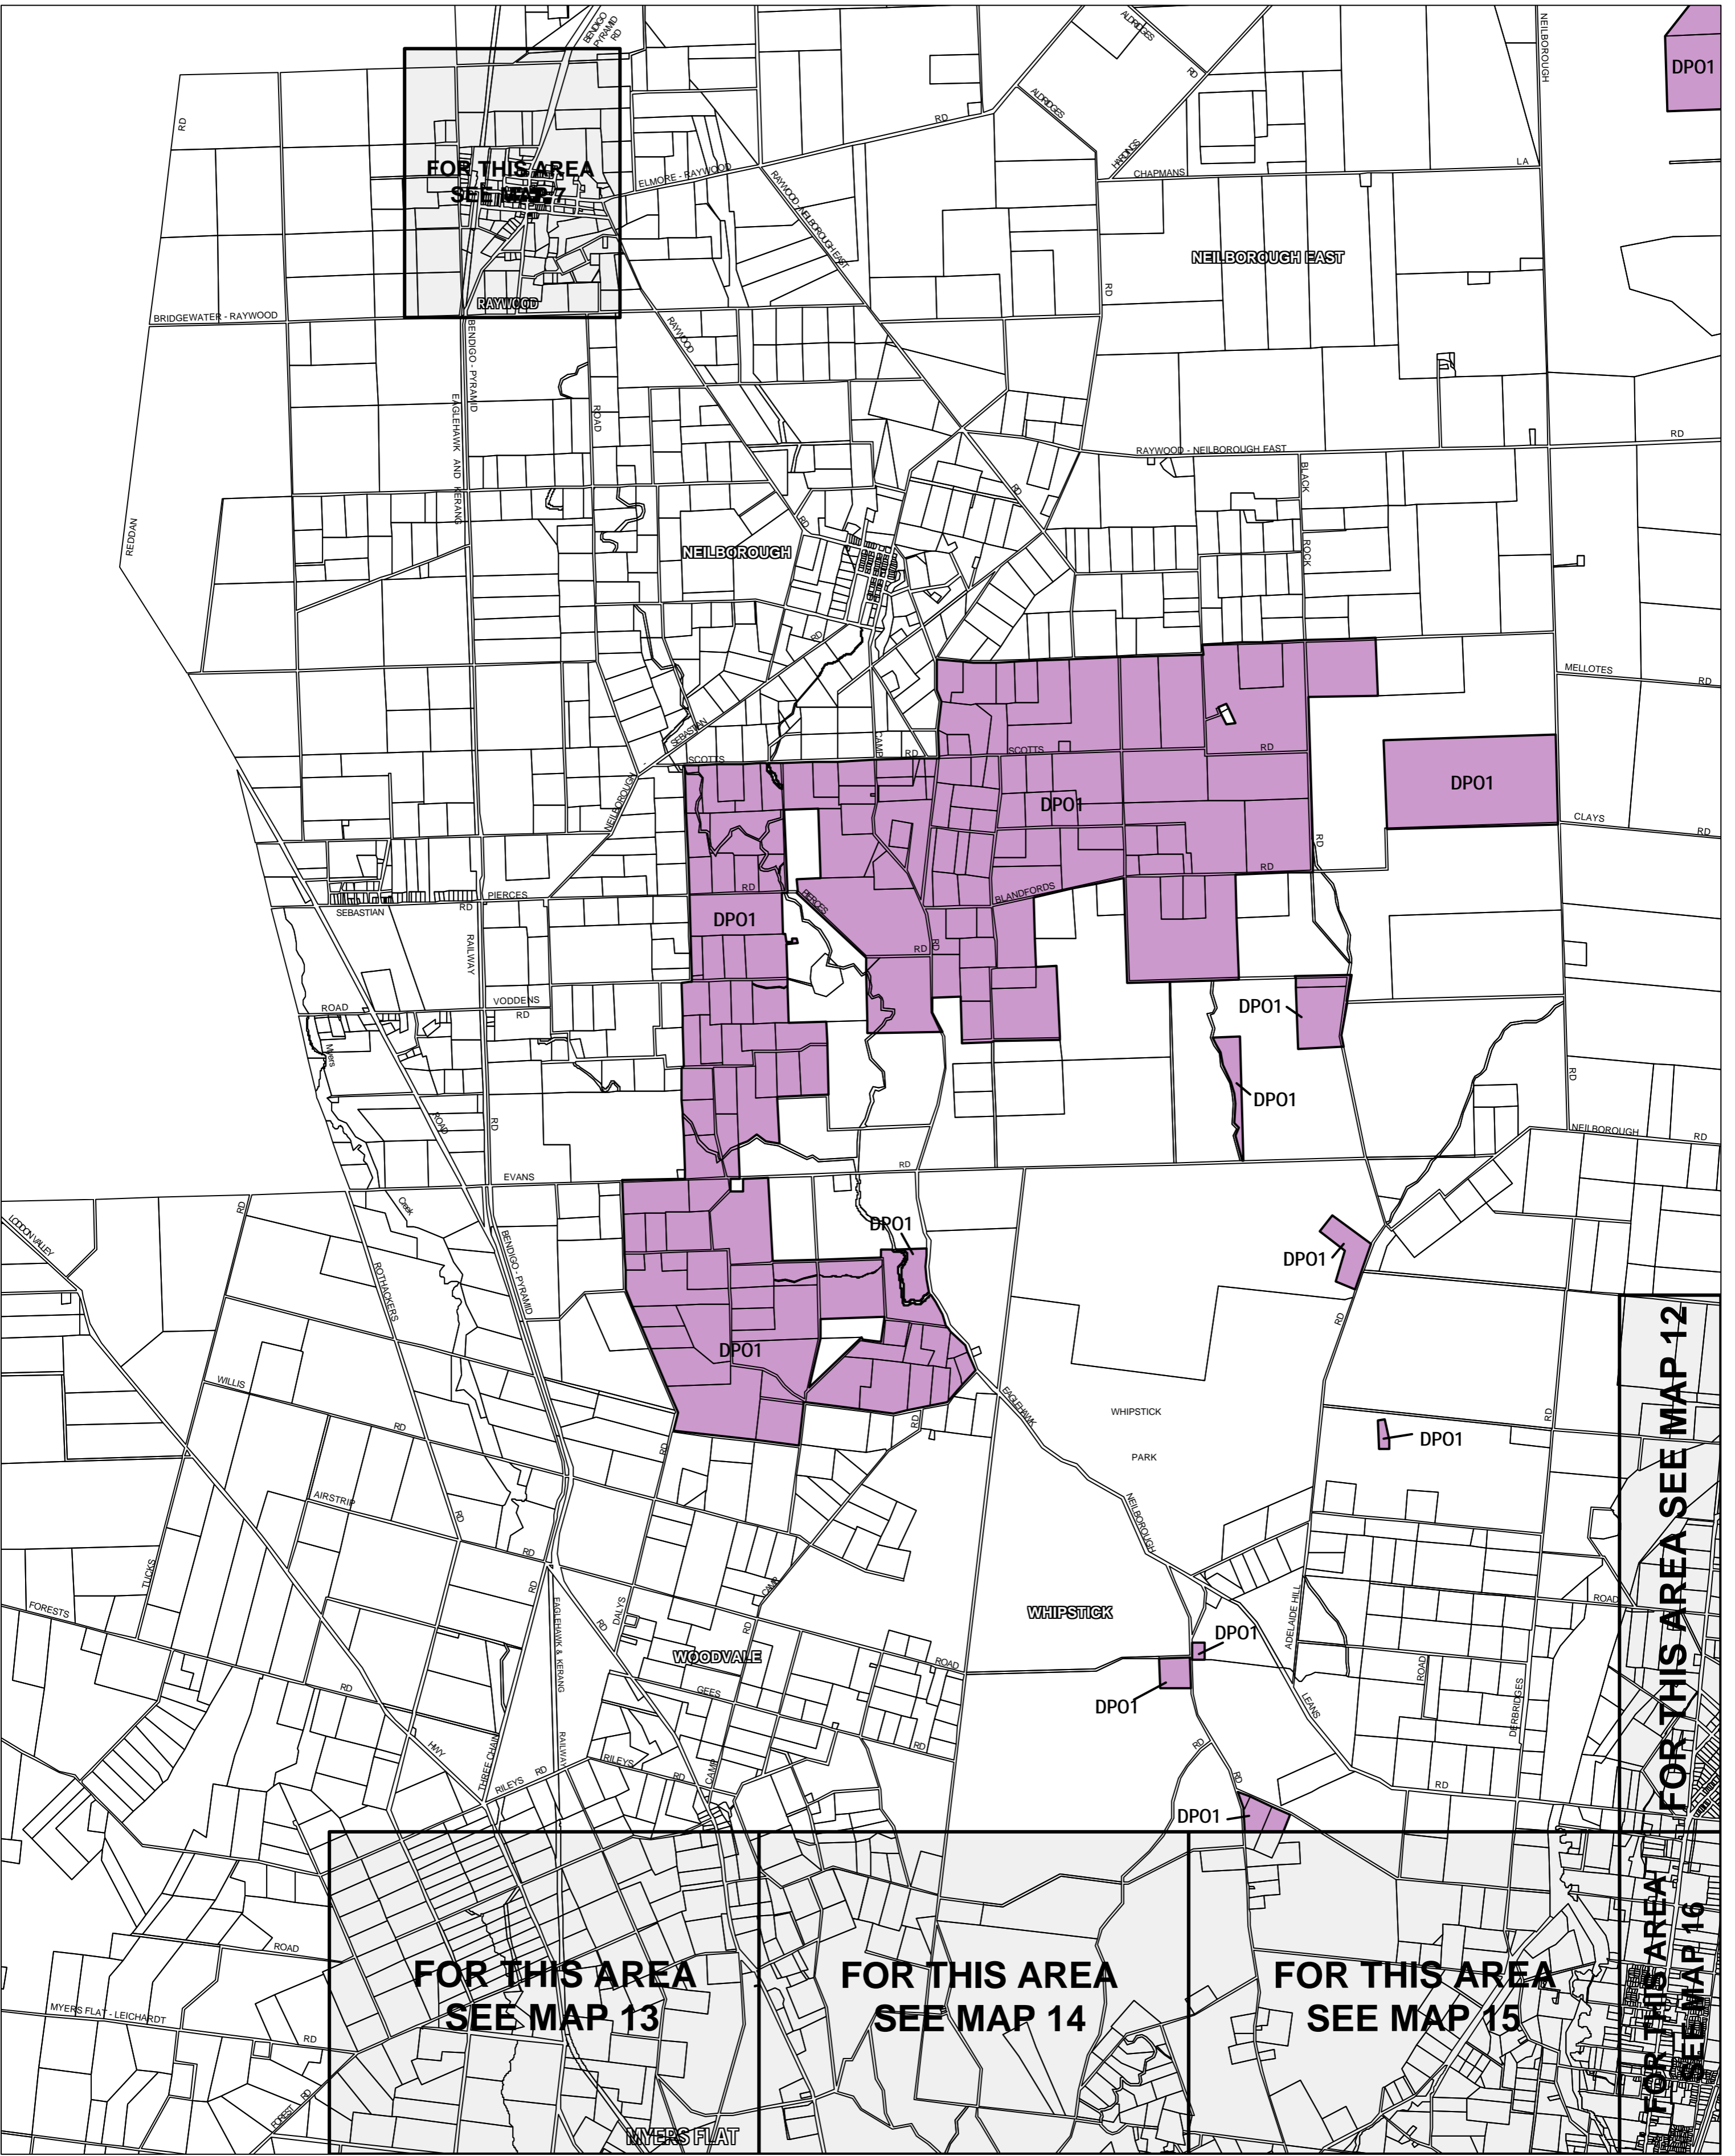

GREATER BENDIGO PLANNING SCHEME - LOCAL PROVISION

Overlays

DPO1 Development Plan Overlay - Schedule 1

AUSTRALIAN MAP GRID ZONE 55

Printed: 25/5/2007