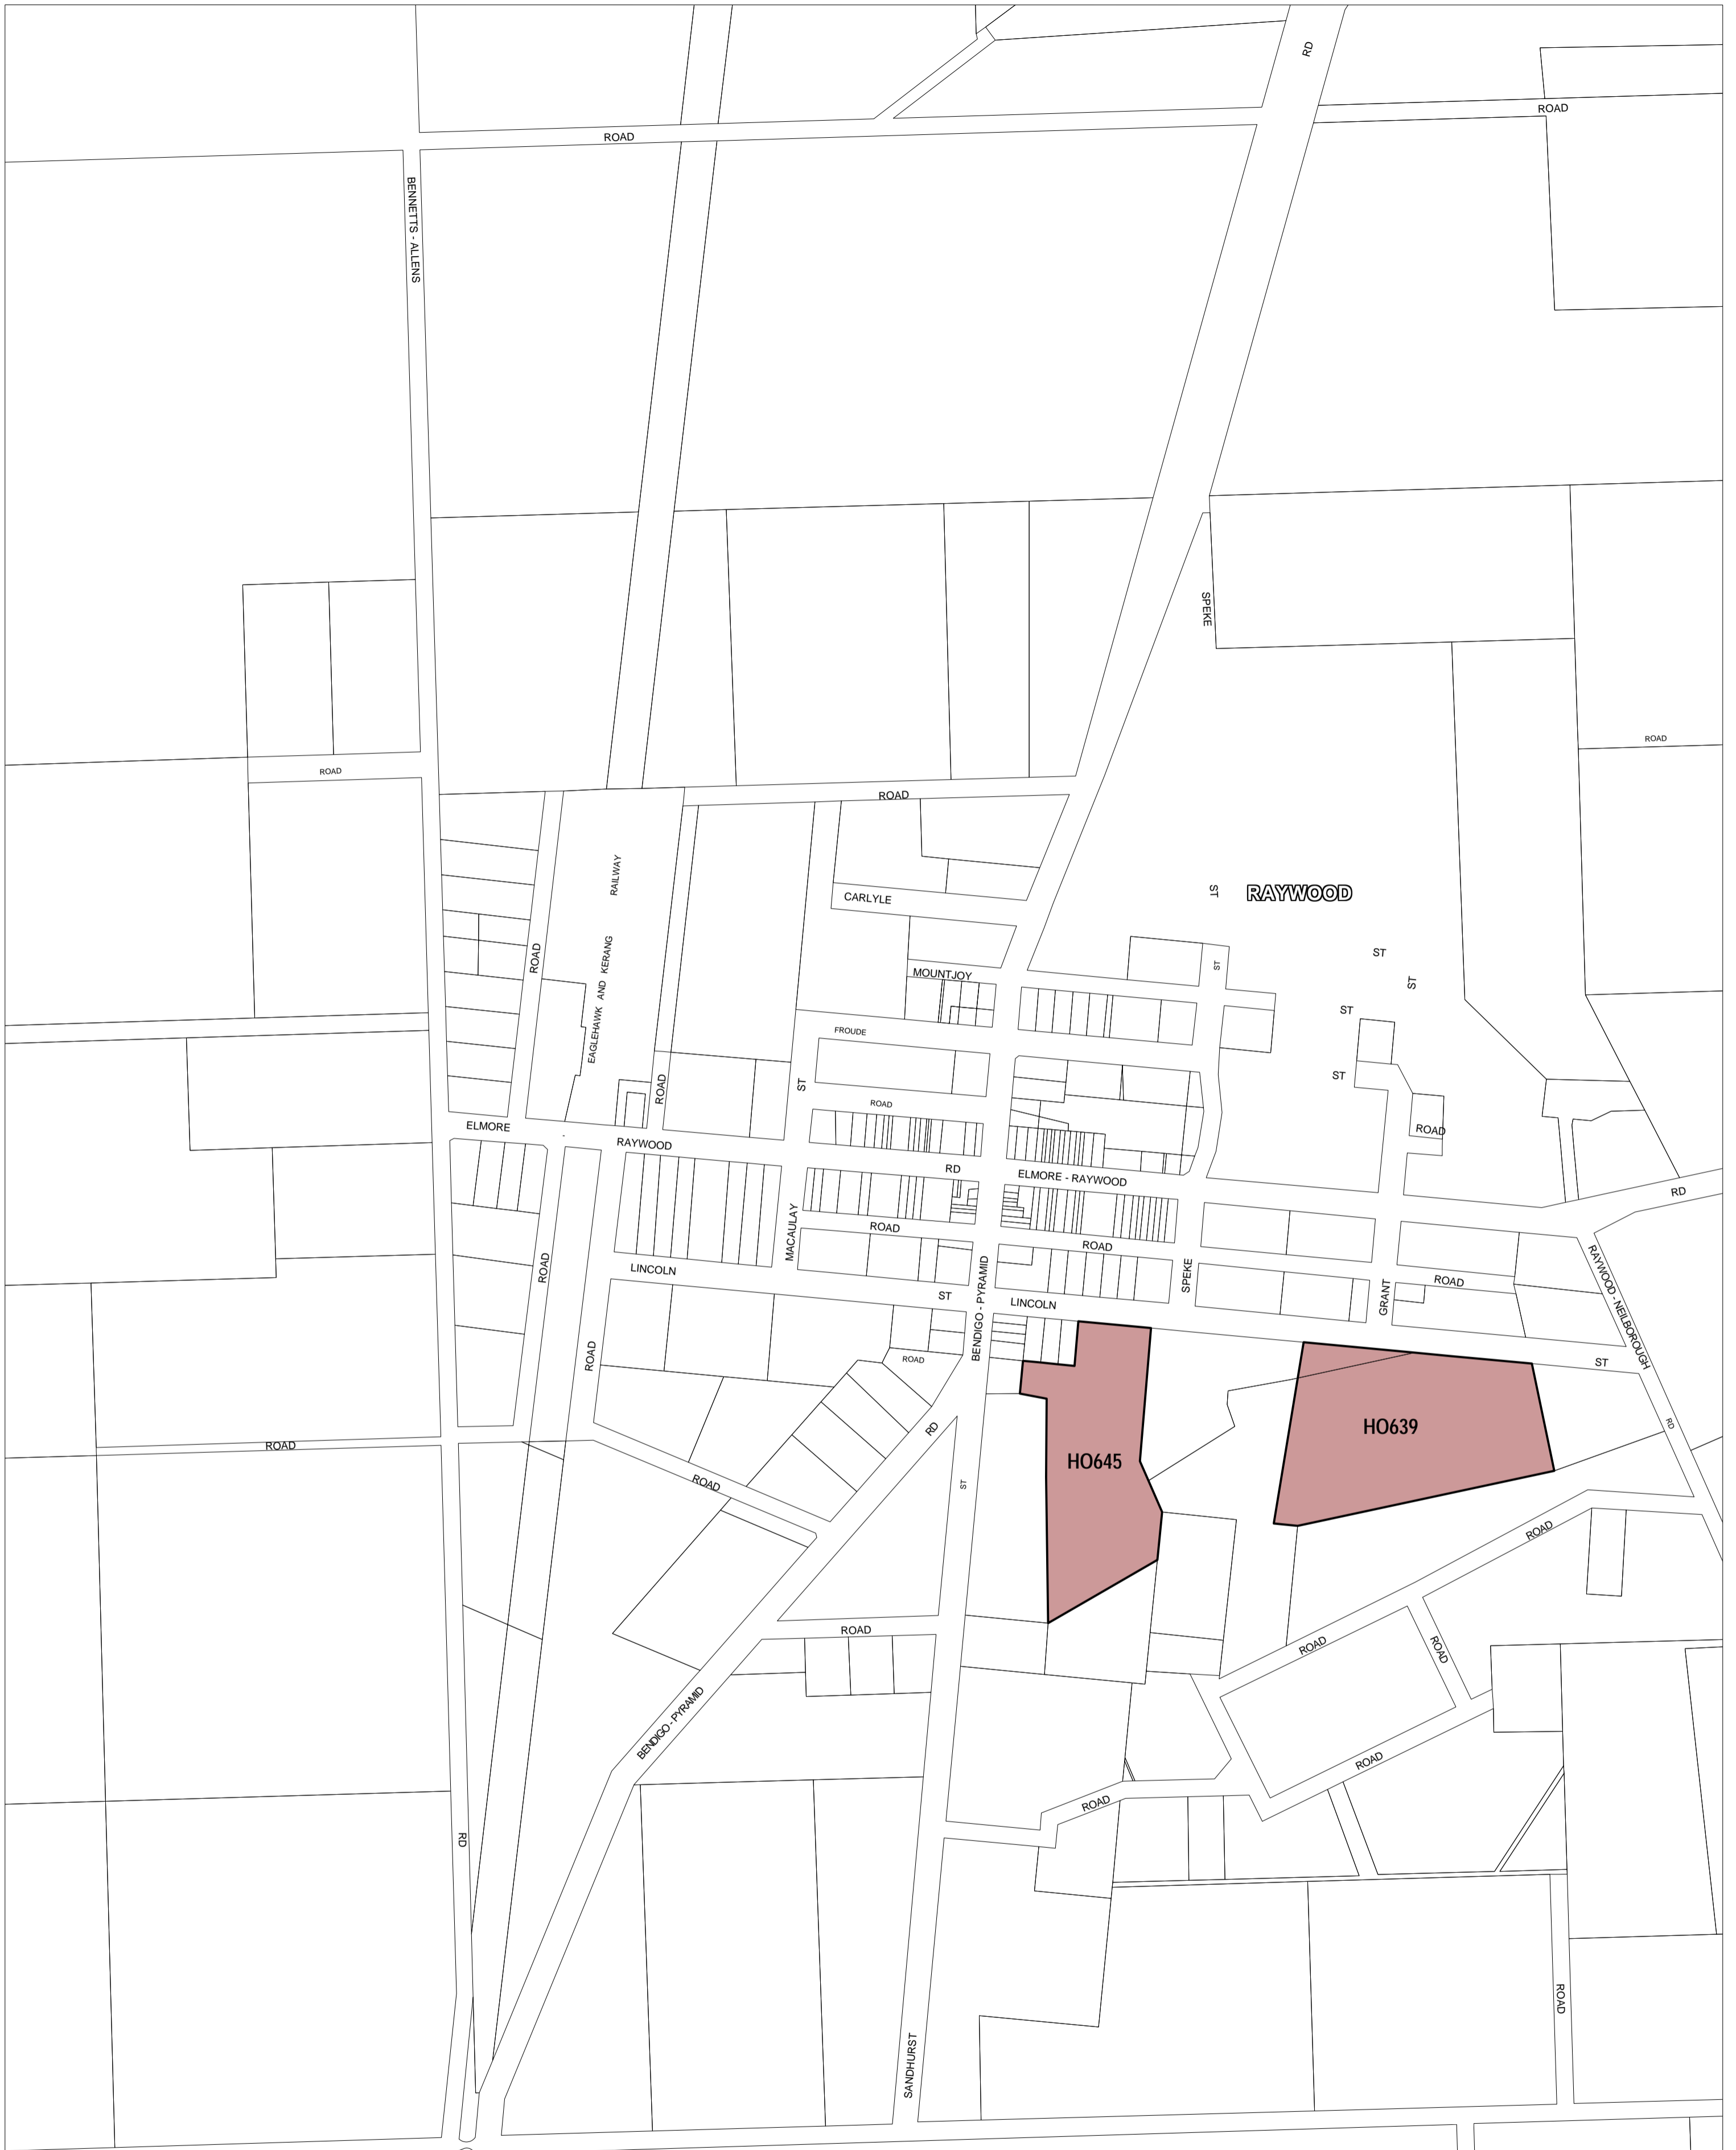

GREATER BENDIGO PLANNING SCHEME - LOCAL PROVISION

Overlays

HO Heritage Overlay

AUSTRALIAN MAP GRID ZONE 55

INDEX TO ADJOINING METRIC SERIES MAP

Printed: 25/6/2007