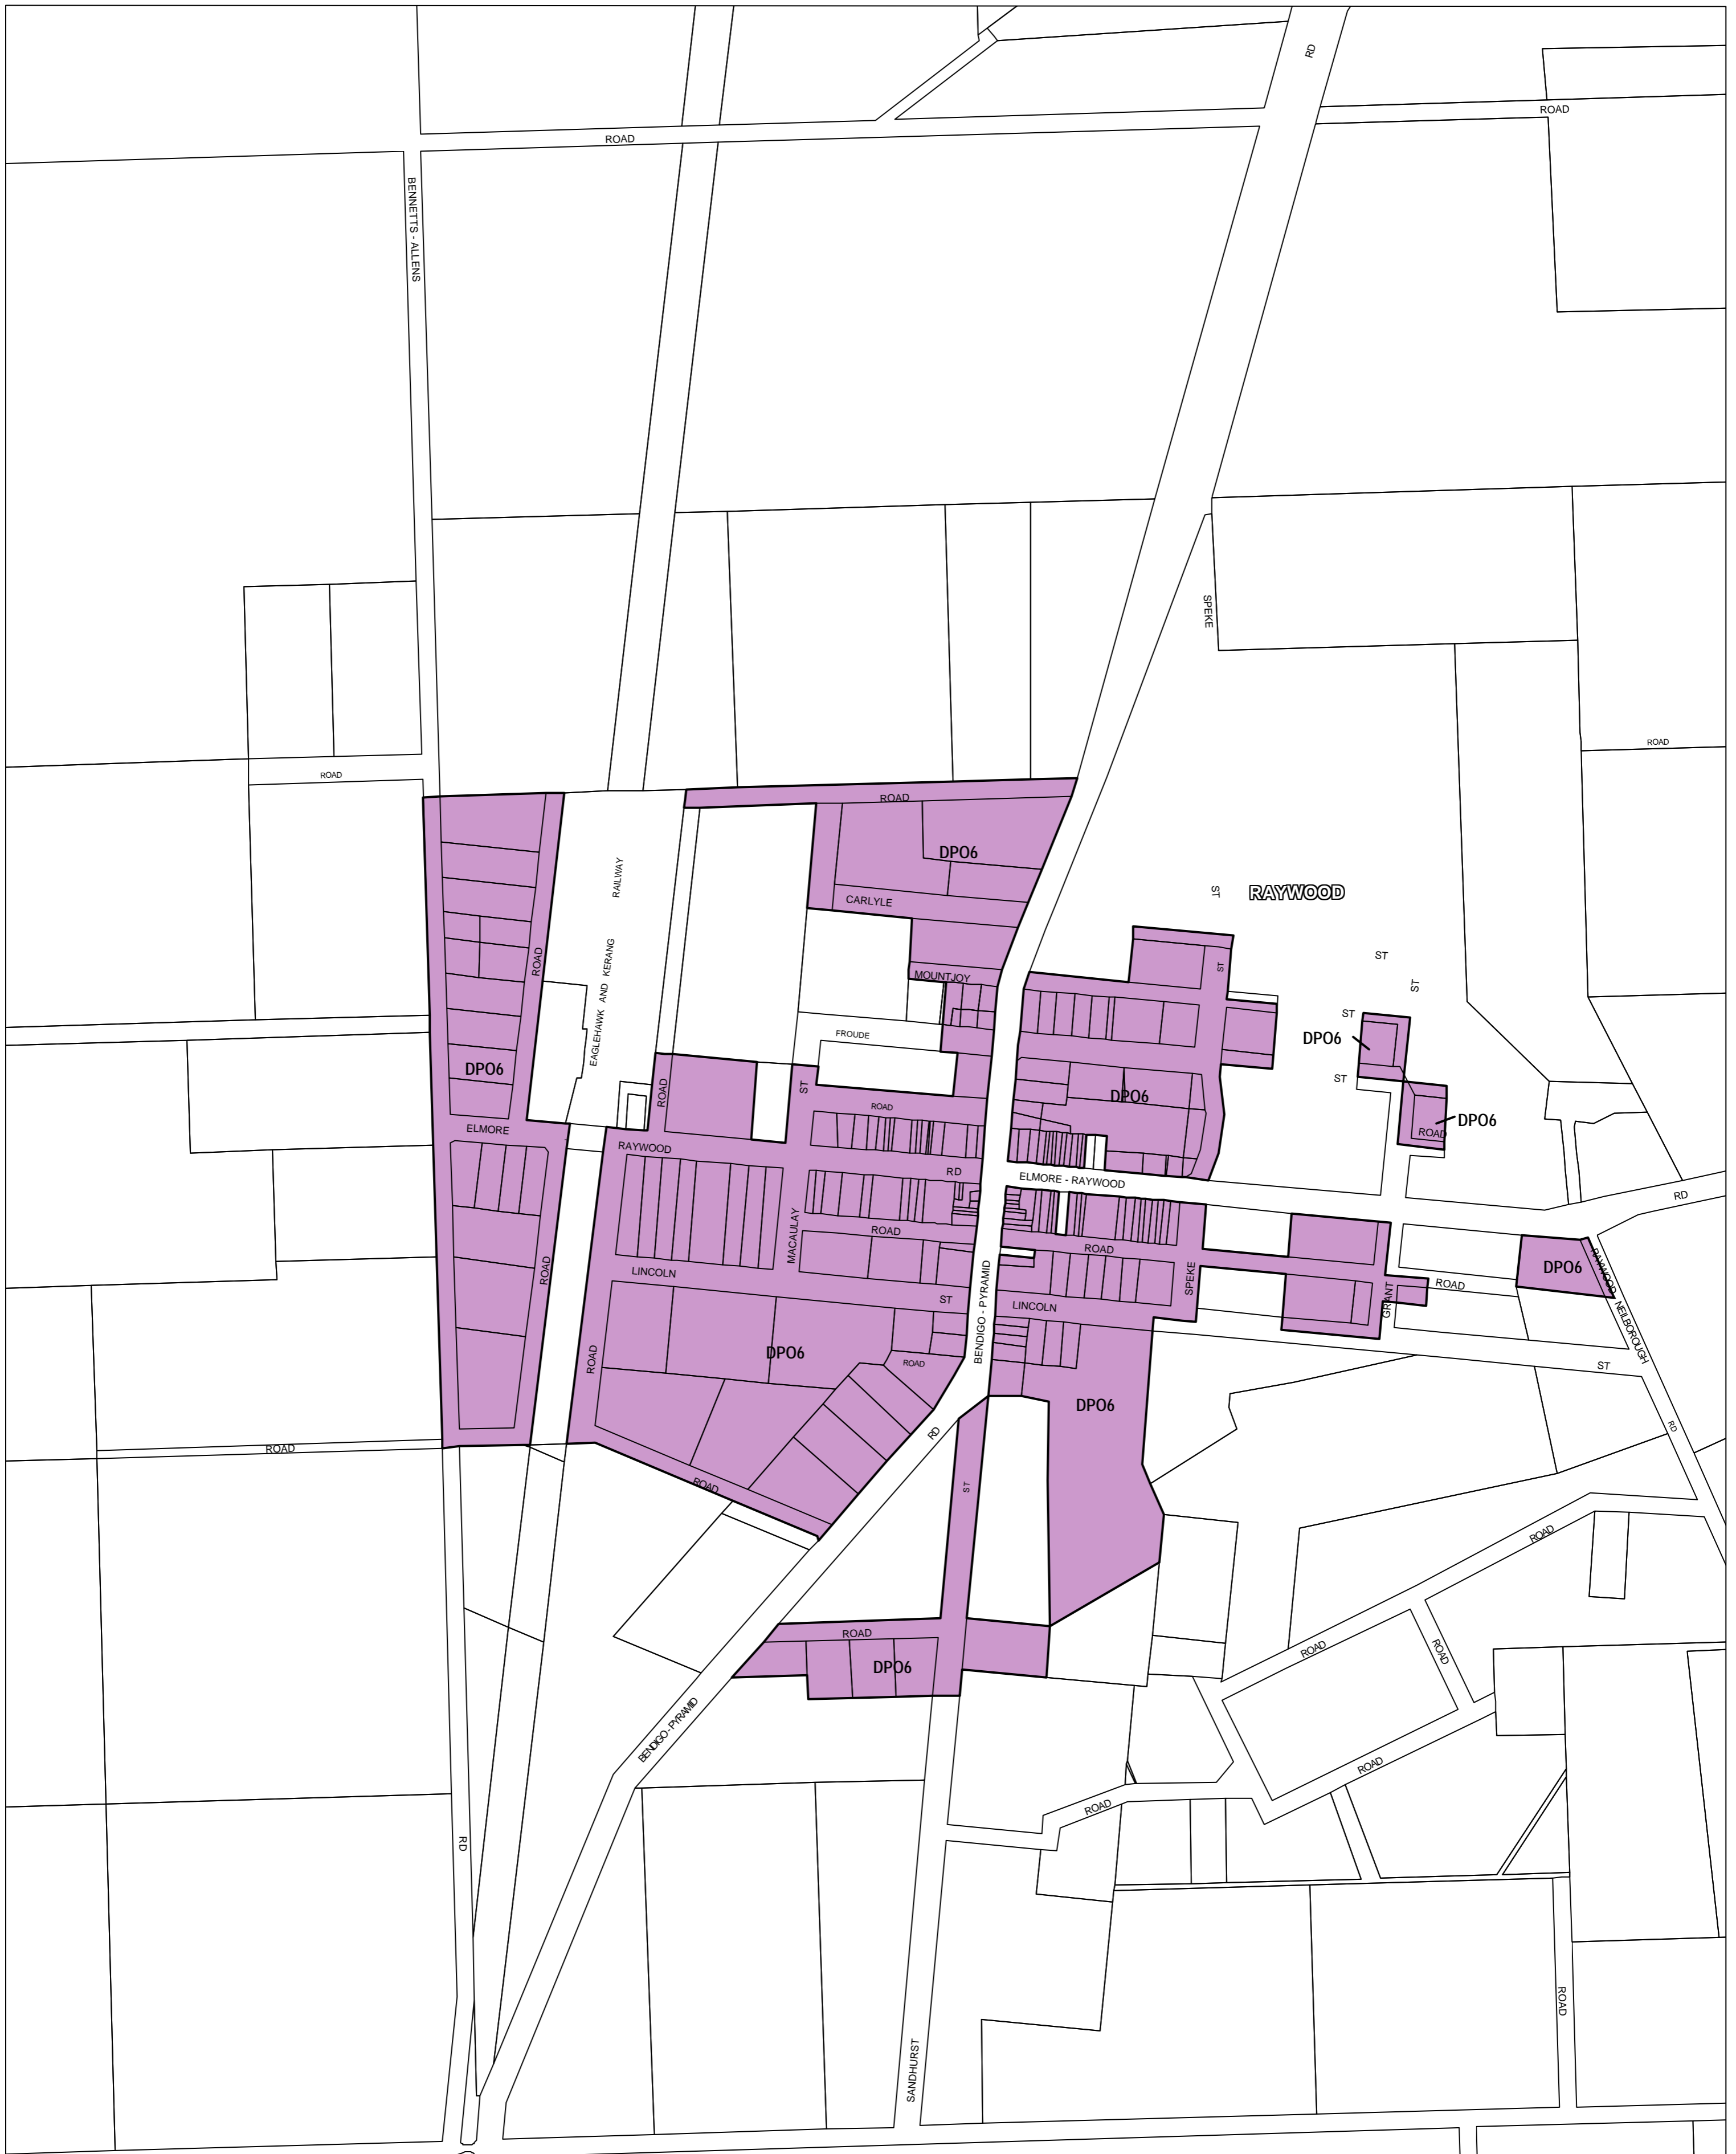

GREATER BENDIGO PLANNING SCHEME - LOCAL PROVISION

Overlays
DPO6 Development Plan Overlay - Schedule 6

AUSTRALIAN MAP GRID ZONE 55

Printed: 25/5/2007