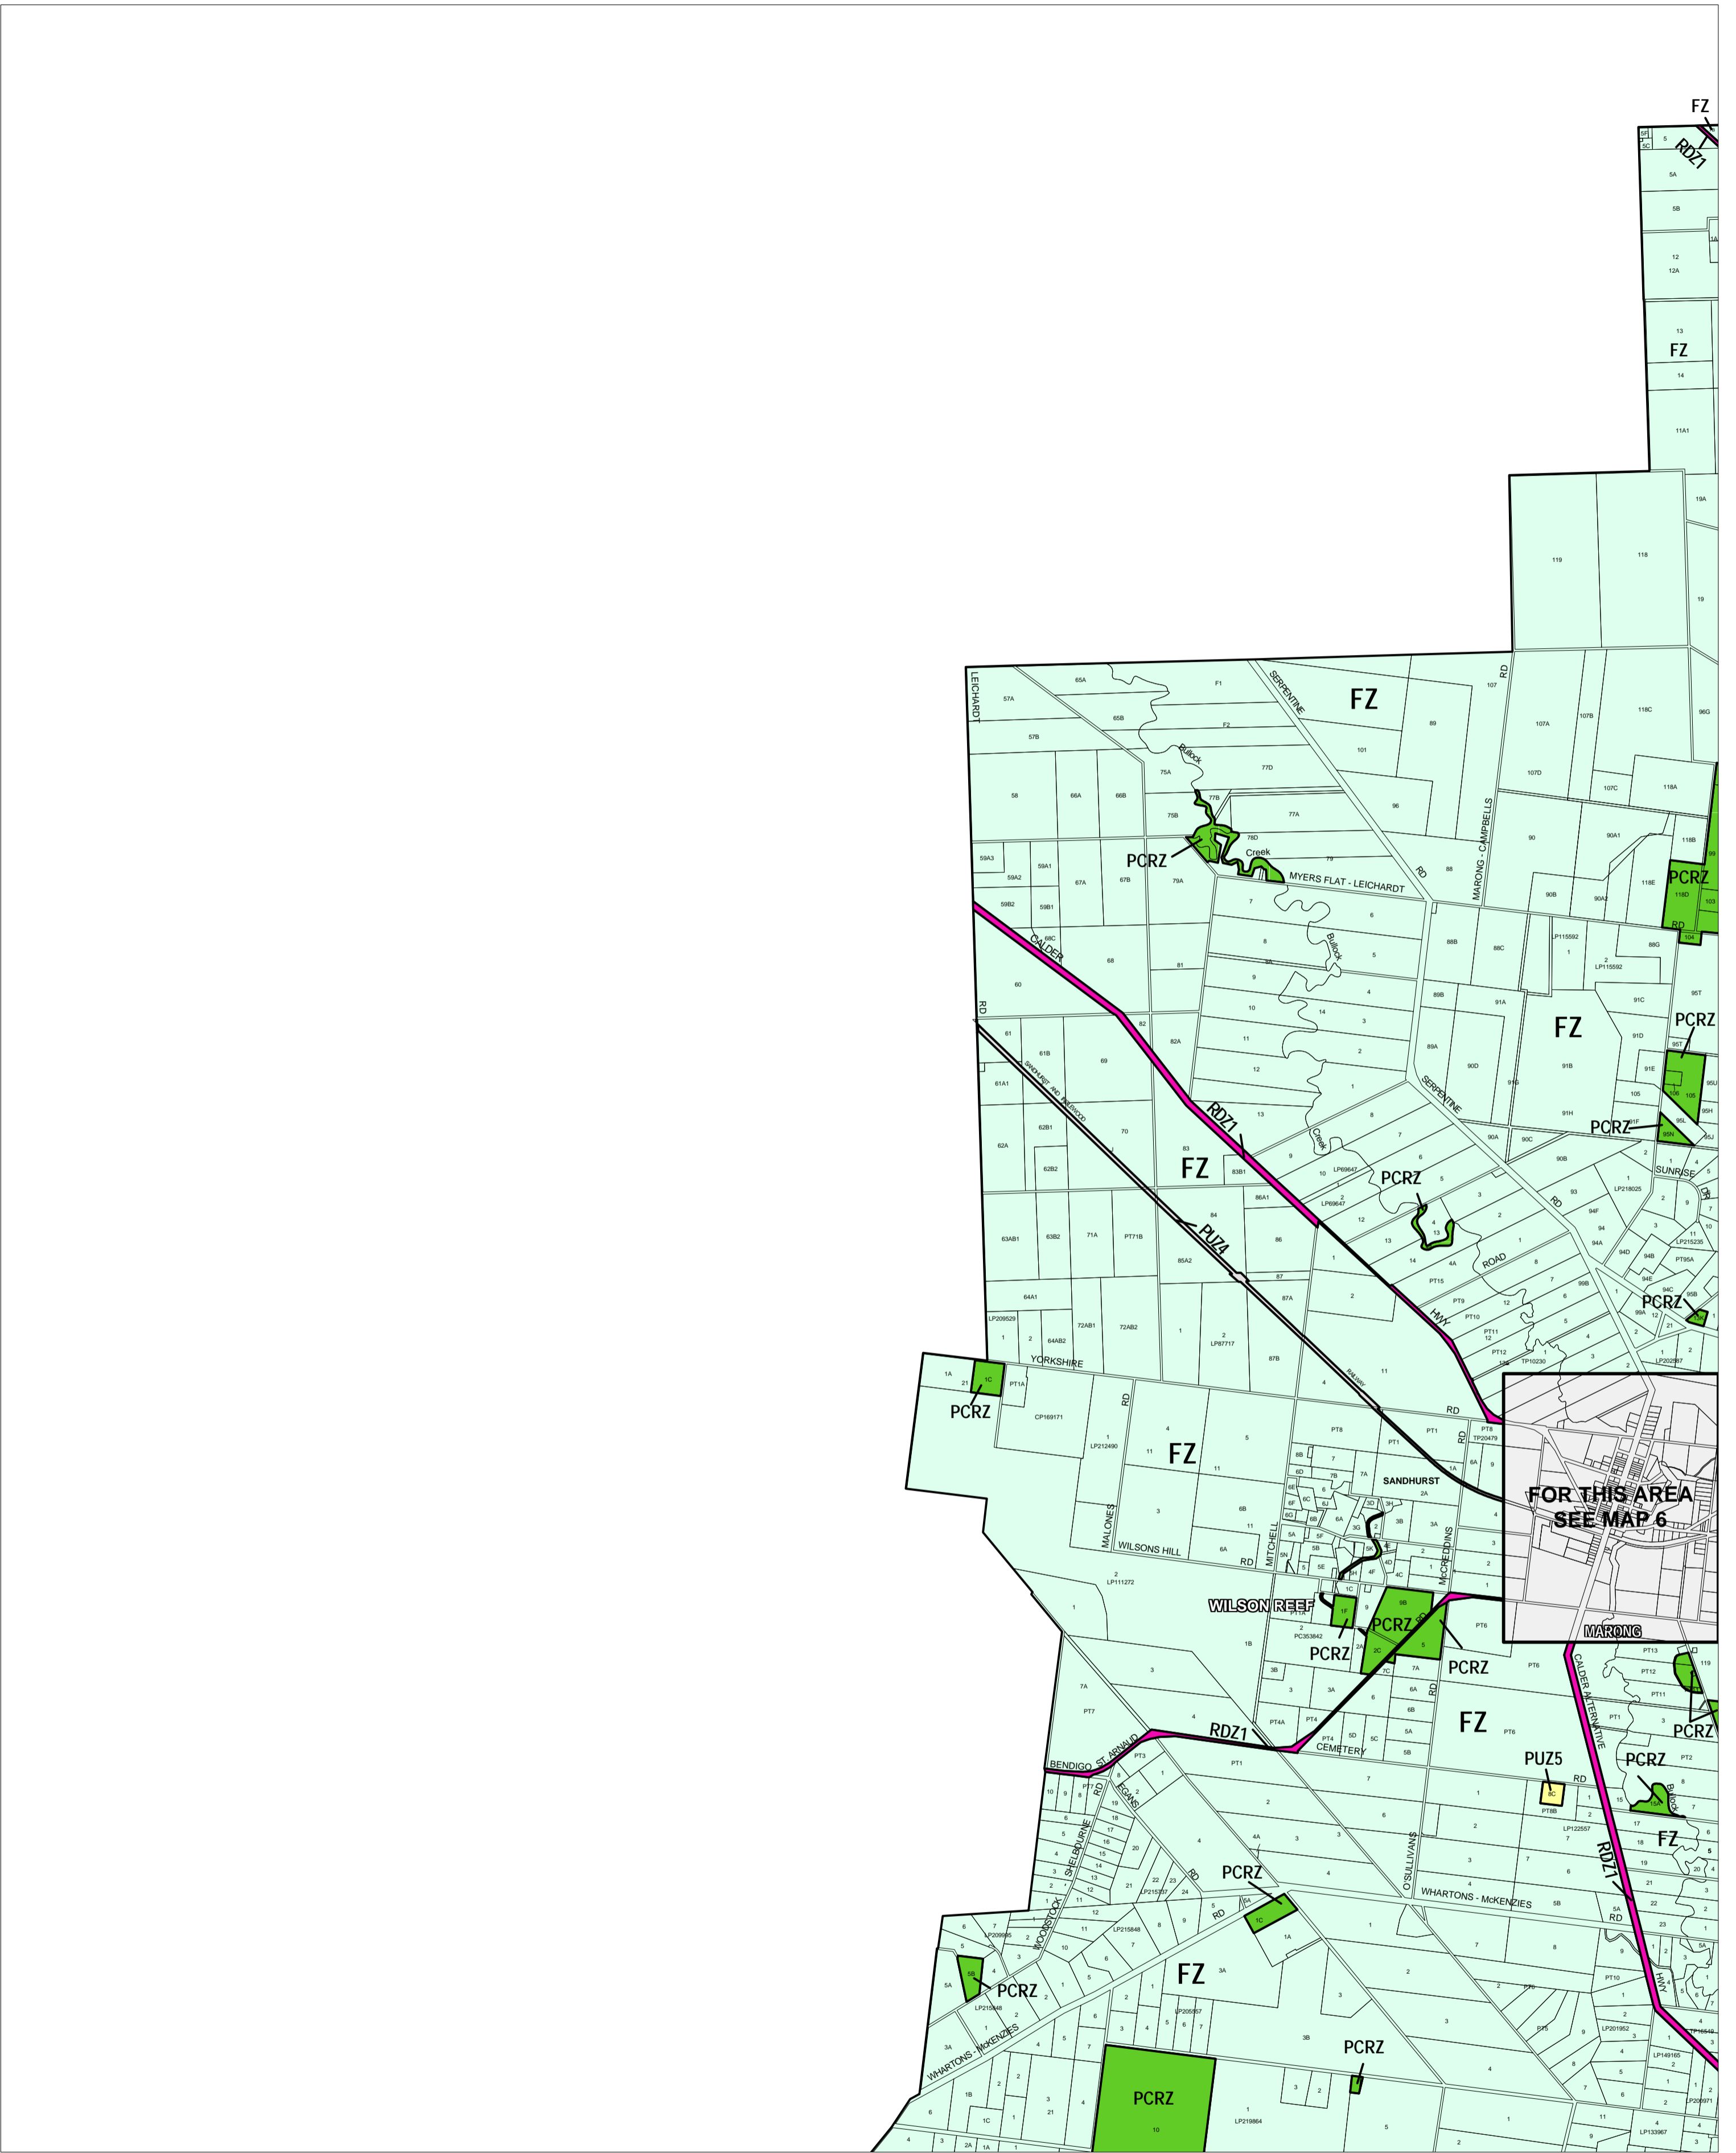

GREATER BENDIGO PLANNING SCHEME - LOCAL PROVISION

1. **Public Land**
2. Public Conservation And Resource Zone
   - Public Use Zone - Cemetery/crematorium
   - Public Use Zone - Transport
   - Road Zone - Category 1
3. **Rural**
4. Farming Zone

Printed: 22/6/2007

AMENDMENT C12

ZONES

MAP No 5