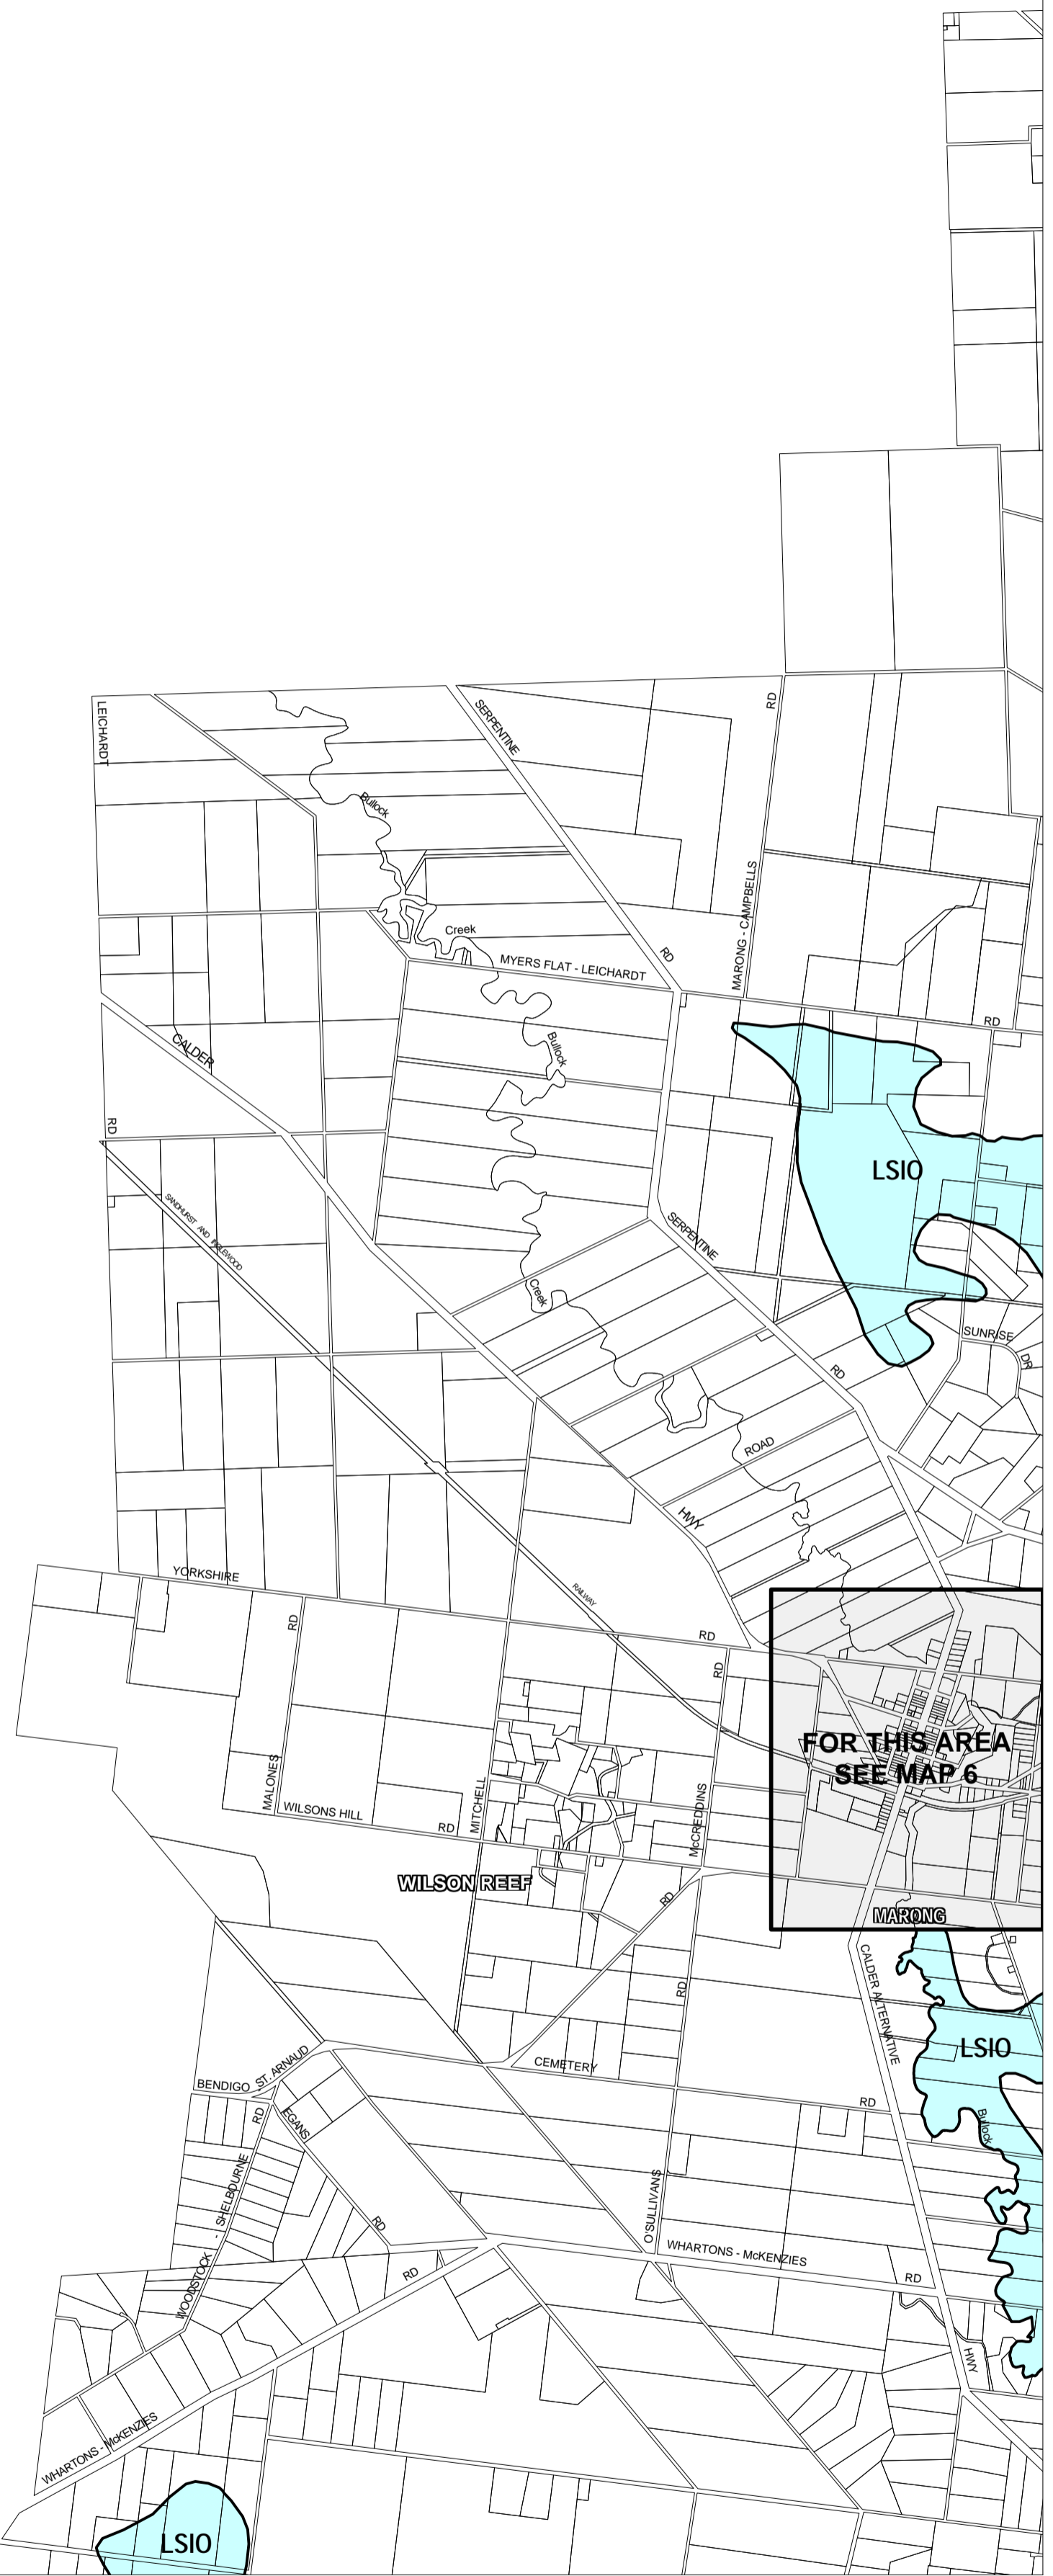

GREATER BENDIGO PLANNING SCHEME - LOCAL PROVISION

Overlays

LSIO Land Subject To Inundation Overlay

Printed: 25/6/2007