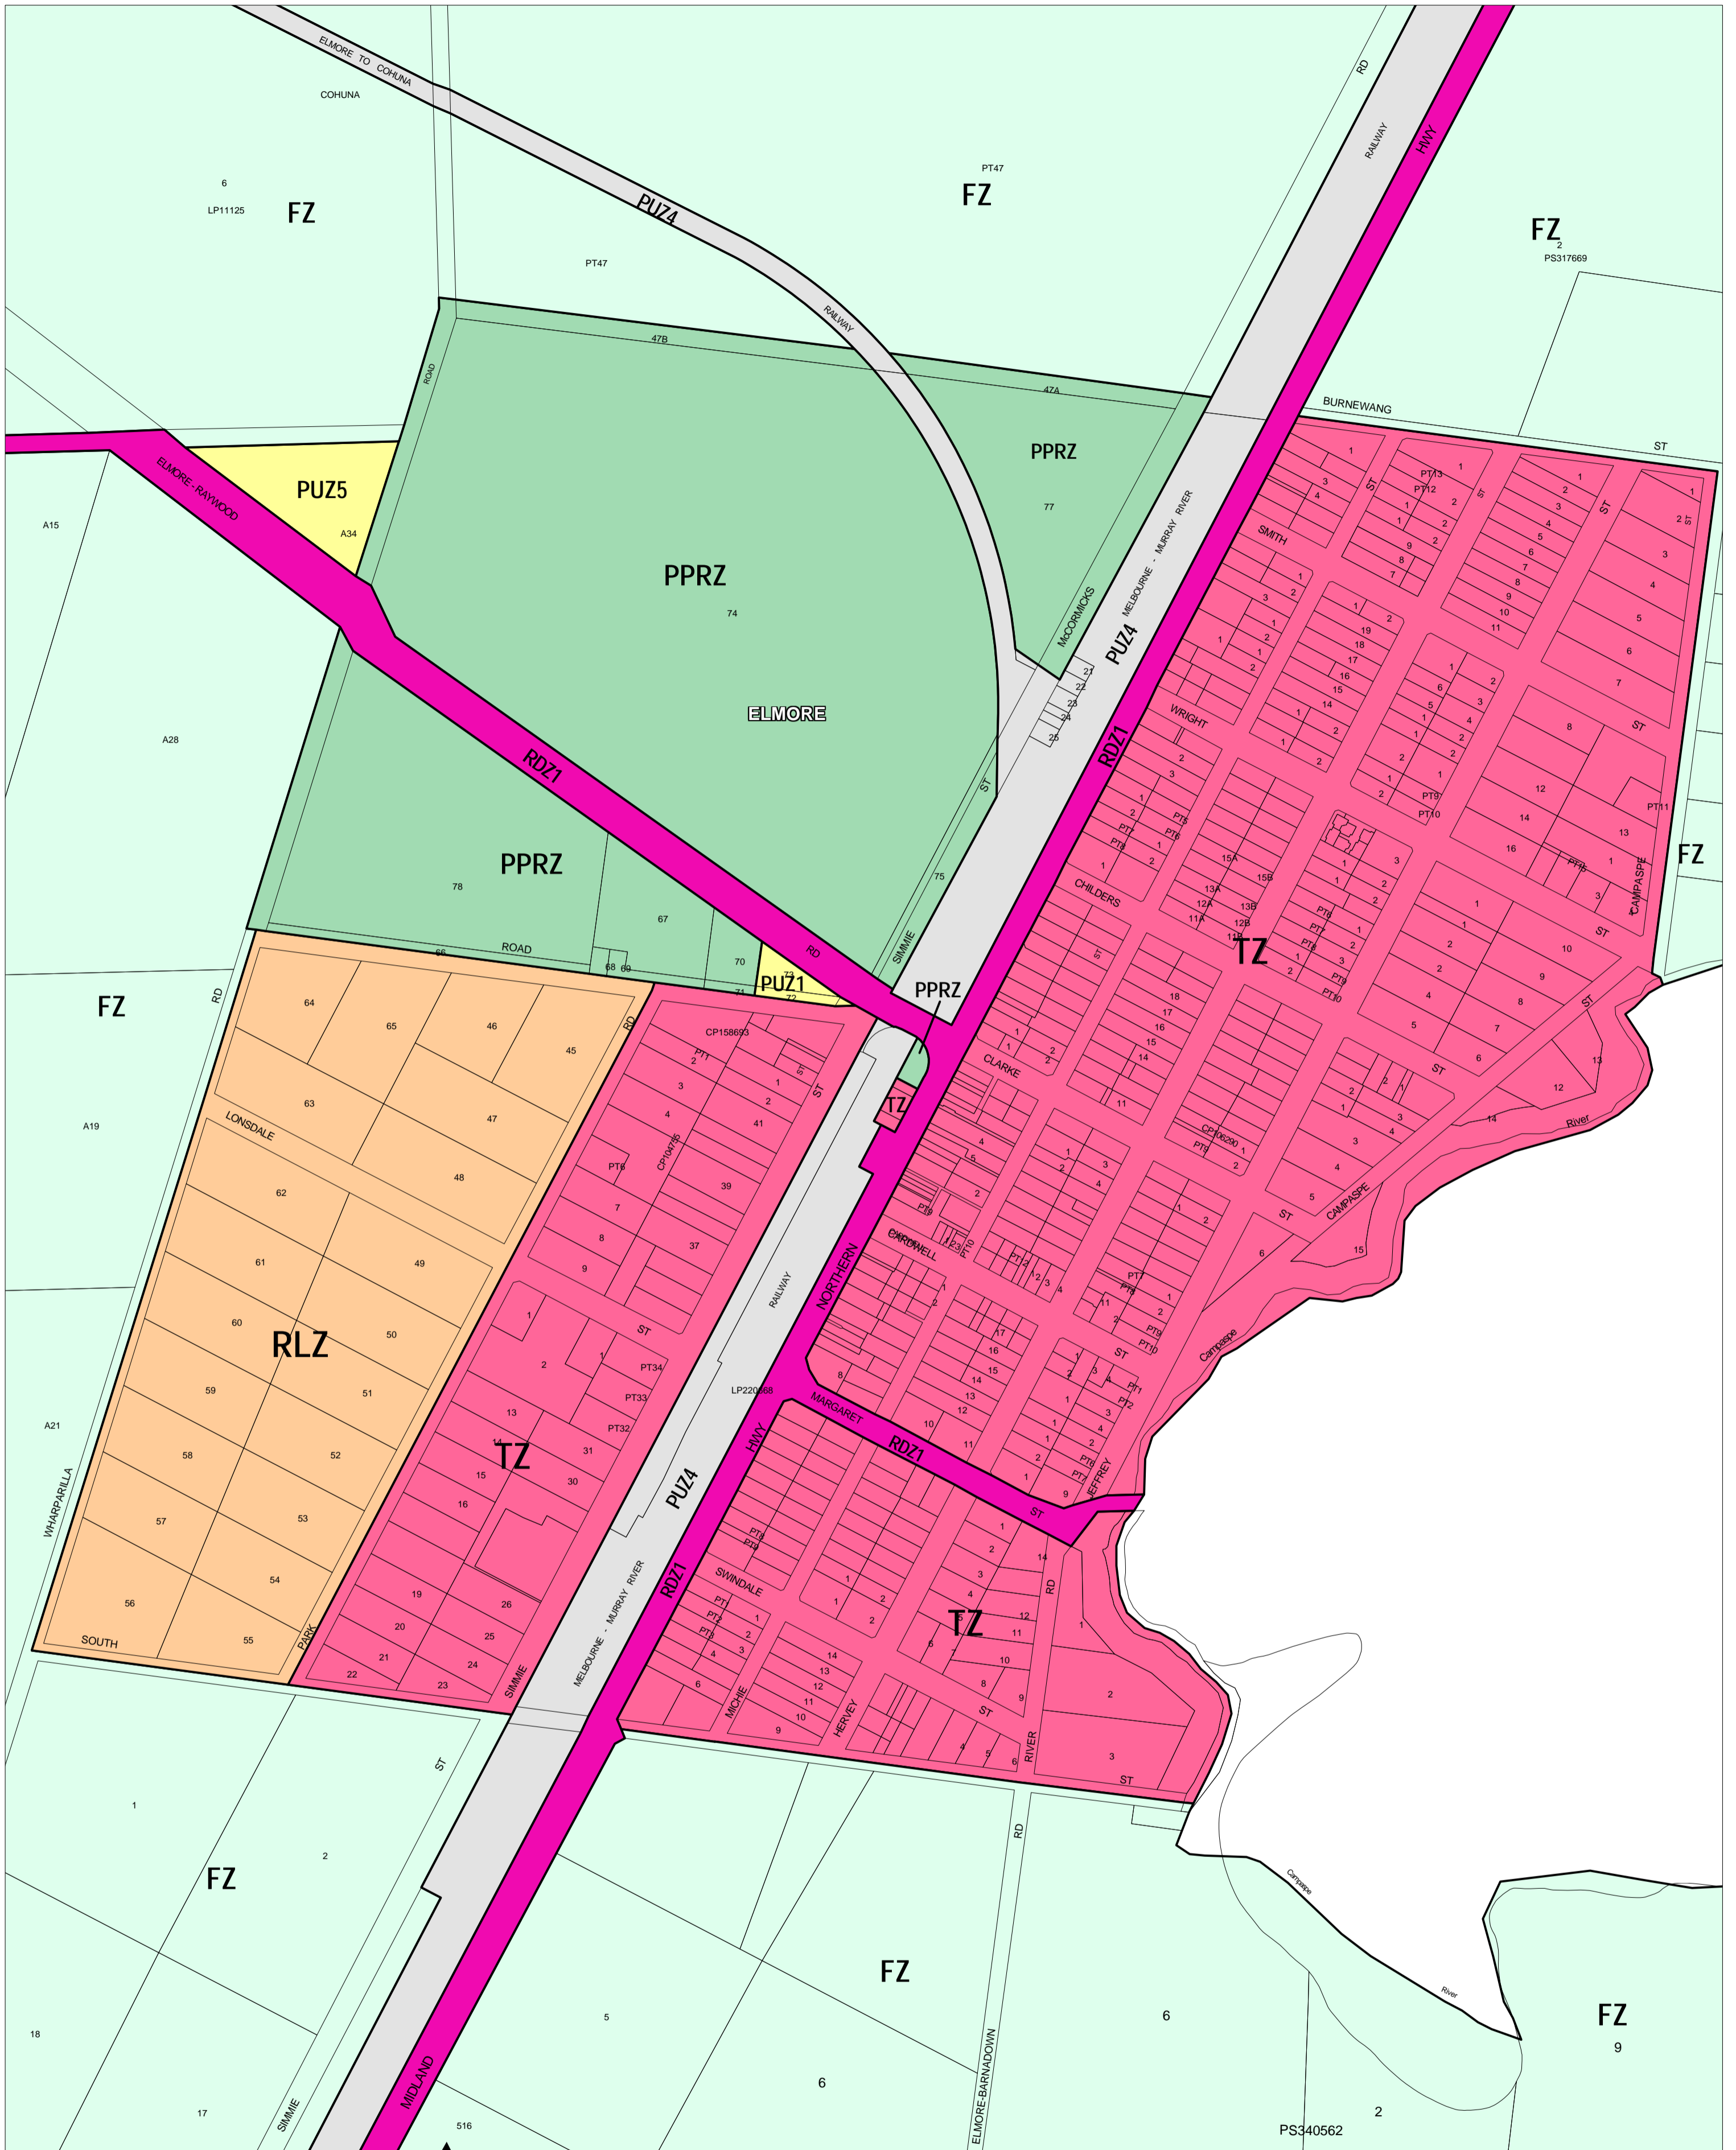

GREATER BENDIGO PLANNING SCHEME - LOCAL PROVISION

1. **Public Land**
2. PPRZ Public Park And Recreation Zone
   - PUZ5 Public Use Zone - Cemetery/Crematorium
   - PUZ1 Public Use Zone - Service And Utility
   - PUZ4 Public Use Zone - Transport
   - RDZ1 Road Zone - Category 1
3. **Residential**
4. TZ Township Zone
5. **Rural**
6. RLZ Rural Living Zone
   - FZ Farming Zone

AUSTRALIAN MAP GRID ZONE 55

Printed: 22/6/2007

AMENDMENT C12

ZONES

MAP No 4