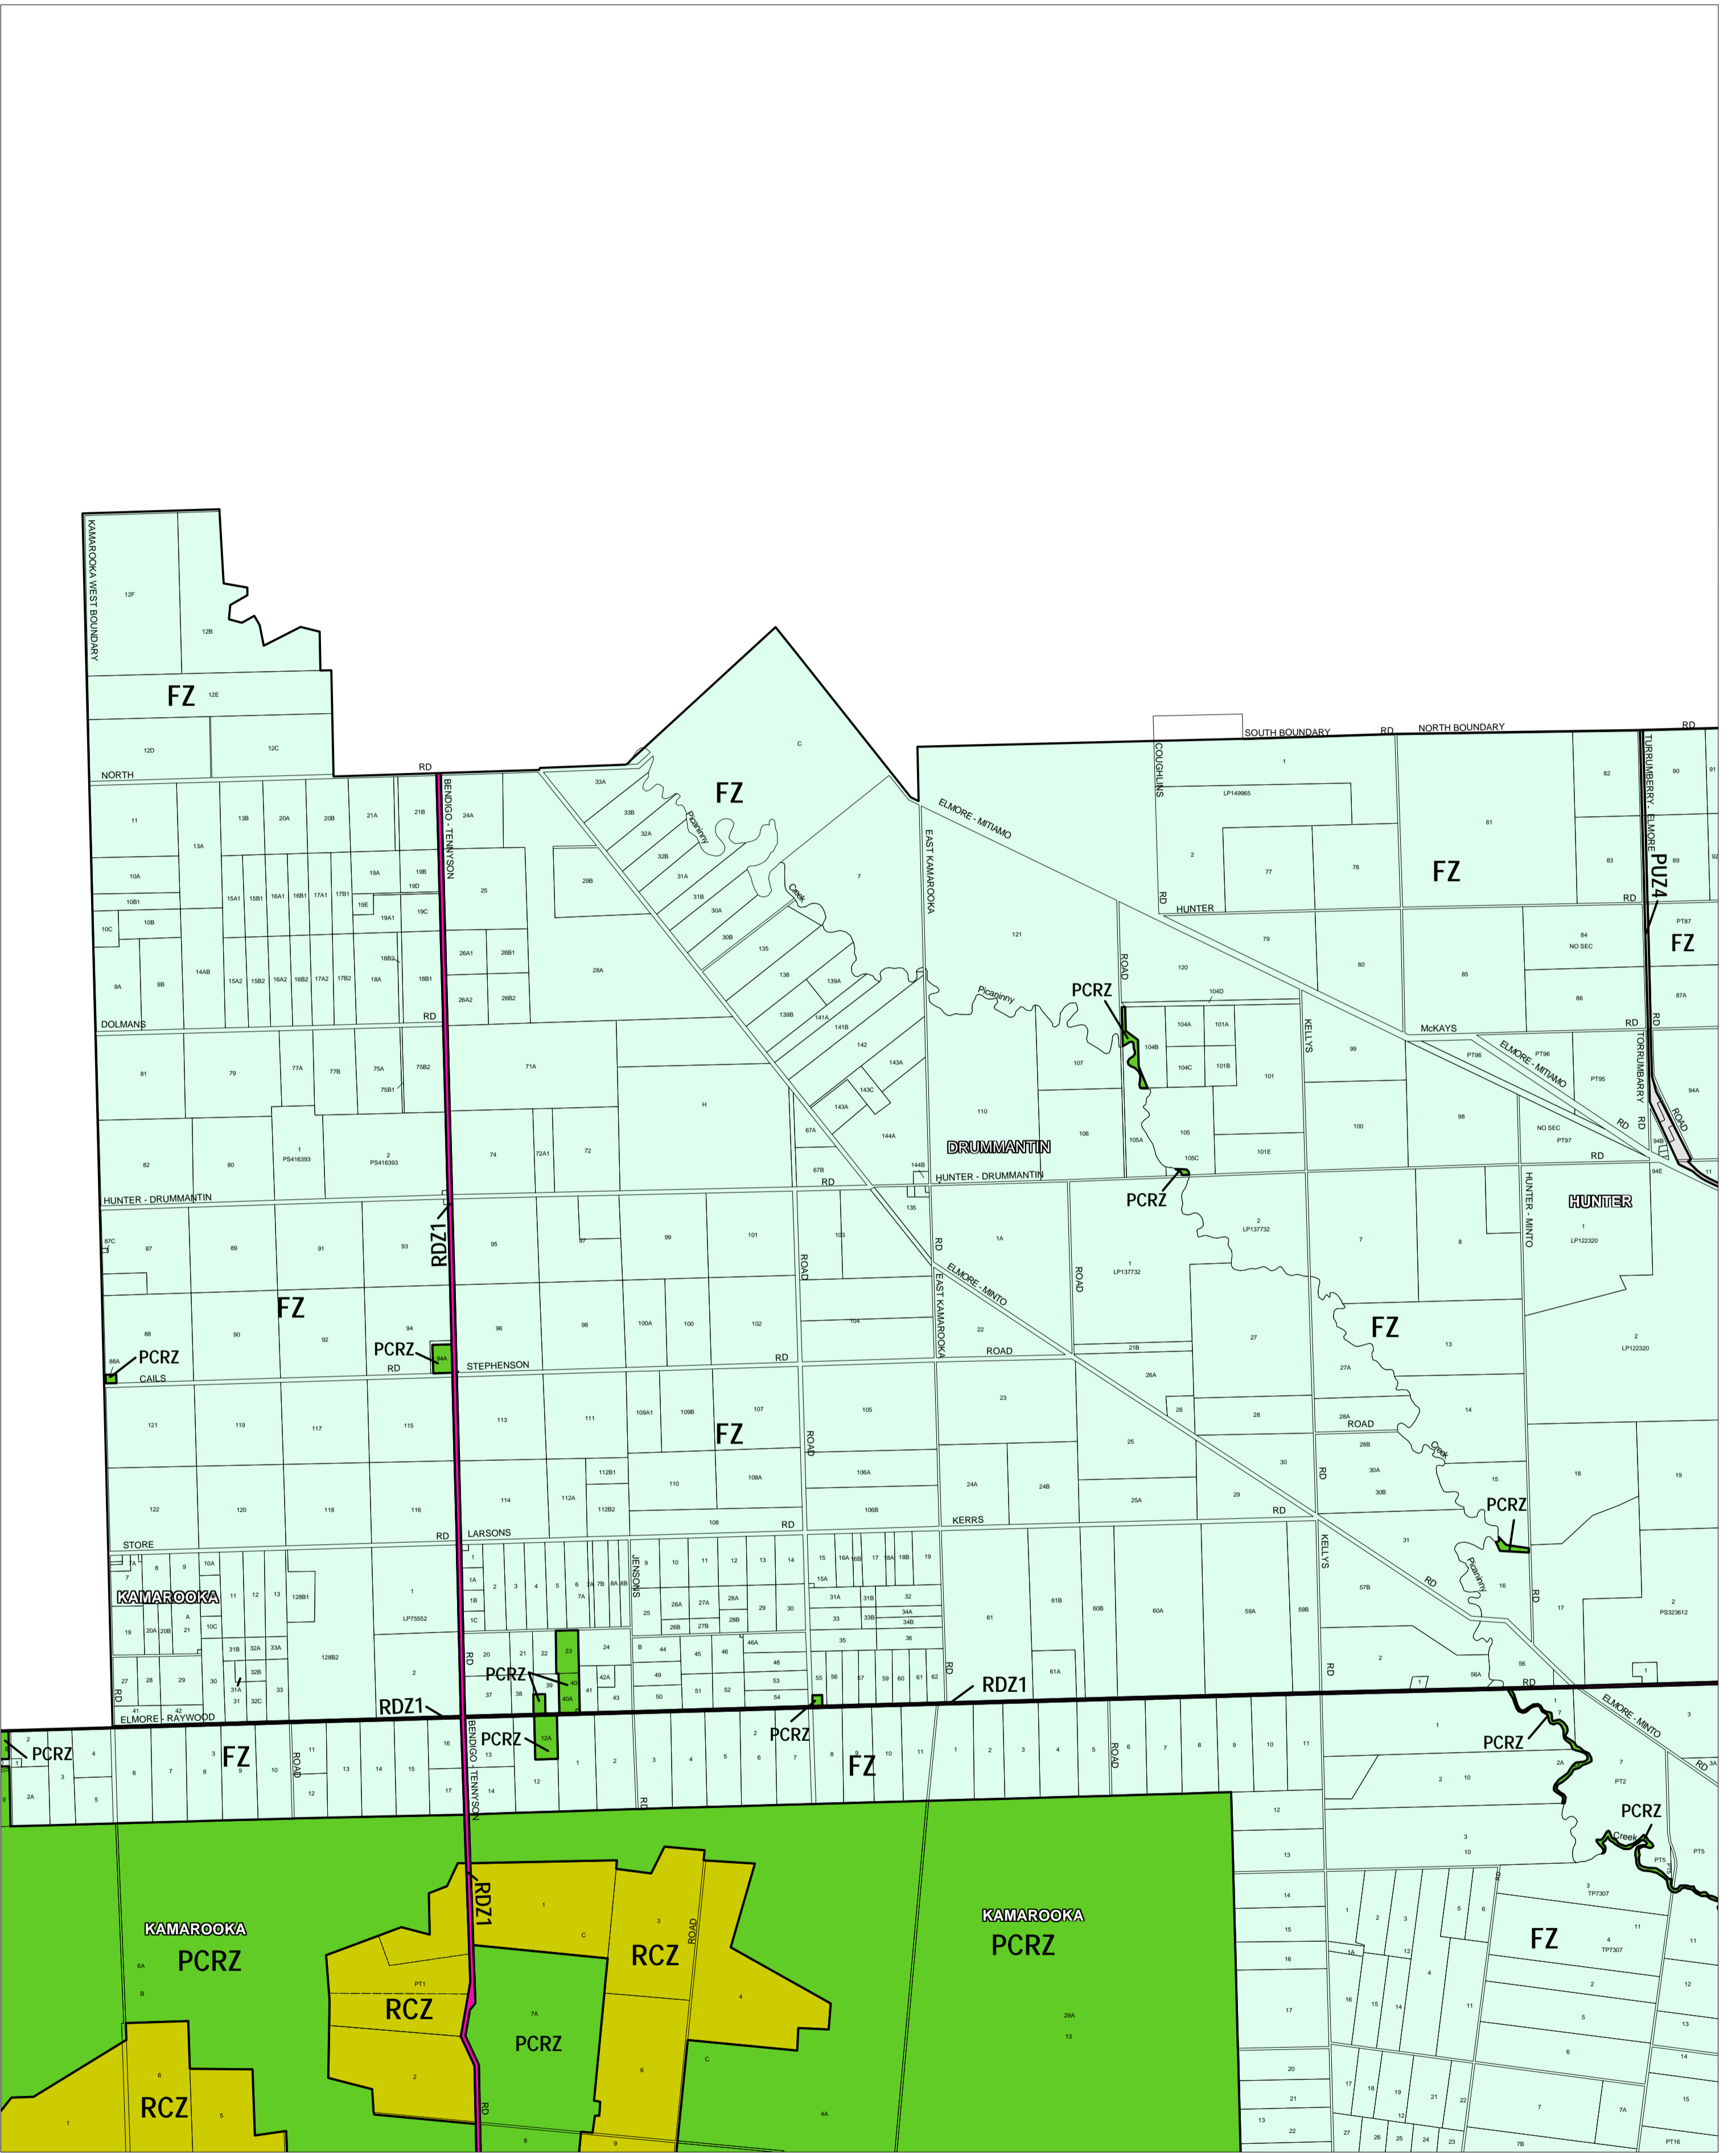

GREATER BENDIGO PLANNING SCHEME - LOCAL PROVISION

Public Land	Public Conservation And Resource Zone
PUZ4	Public Use Zone Transport
RDZ1	Road Zone Category 1
Rural	
FZ	Farming Zone
RCZ	Rural Conservation Zone

Printed: 30/8/2006

AMENDMENT C67