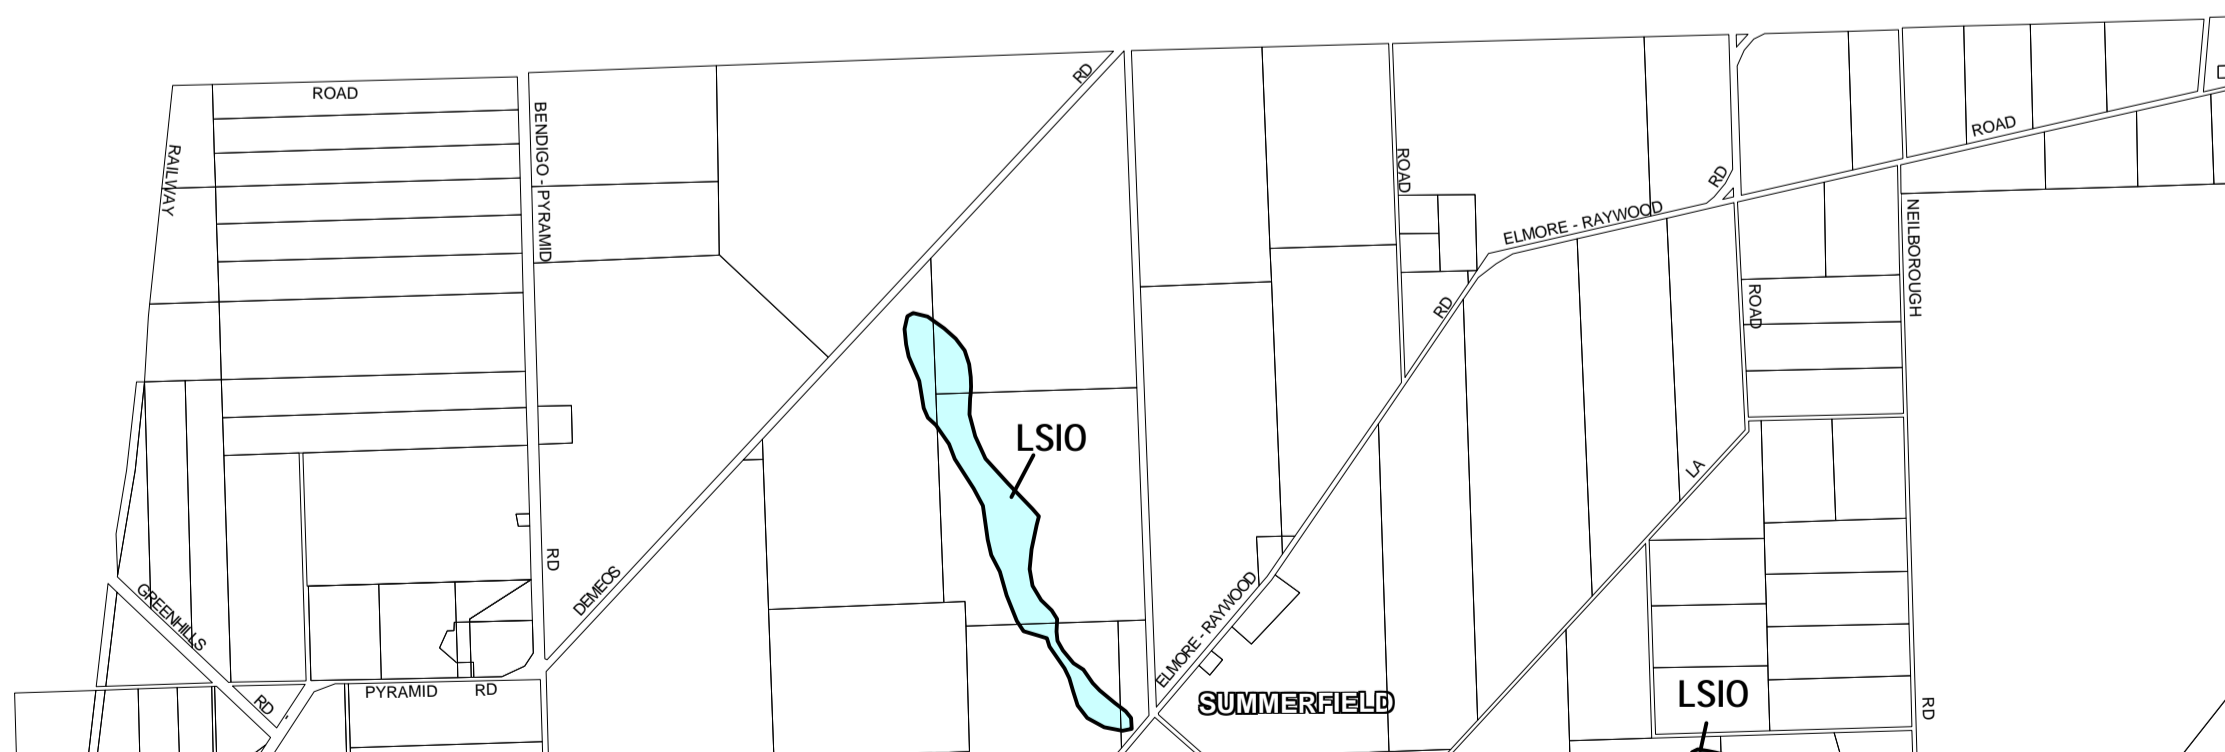

GREATER BENDIGO PLANNING SCHEME - LOCAL PROVISION

Overlays
LSIO Land Subject to Inundation Overlay

AUSTRALIAN MAP GRID ZONE 55

INDEX TO ADJOINING METRIC SERIES MAP

Printed: 25/6/2007