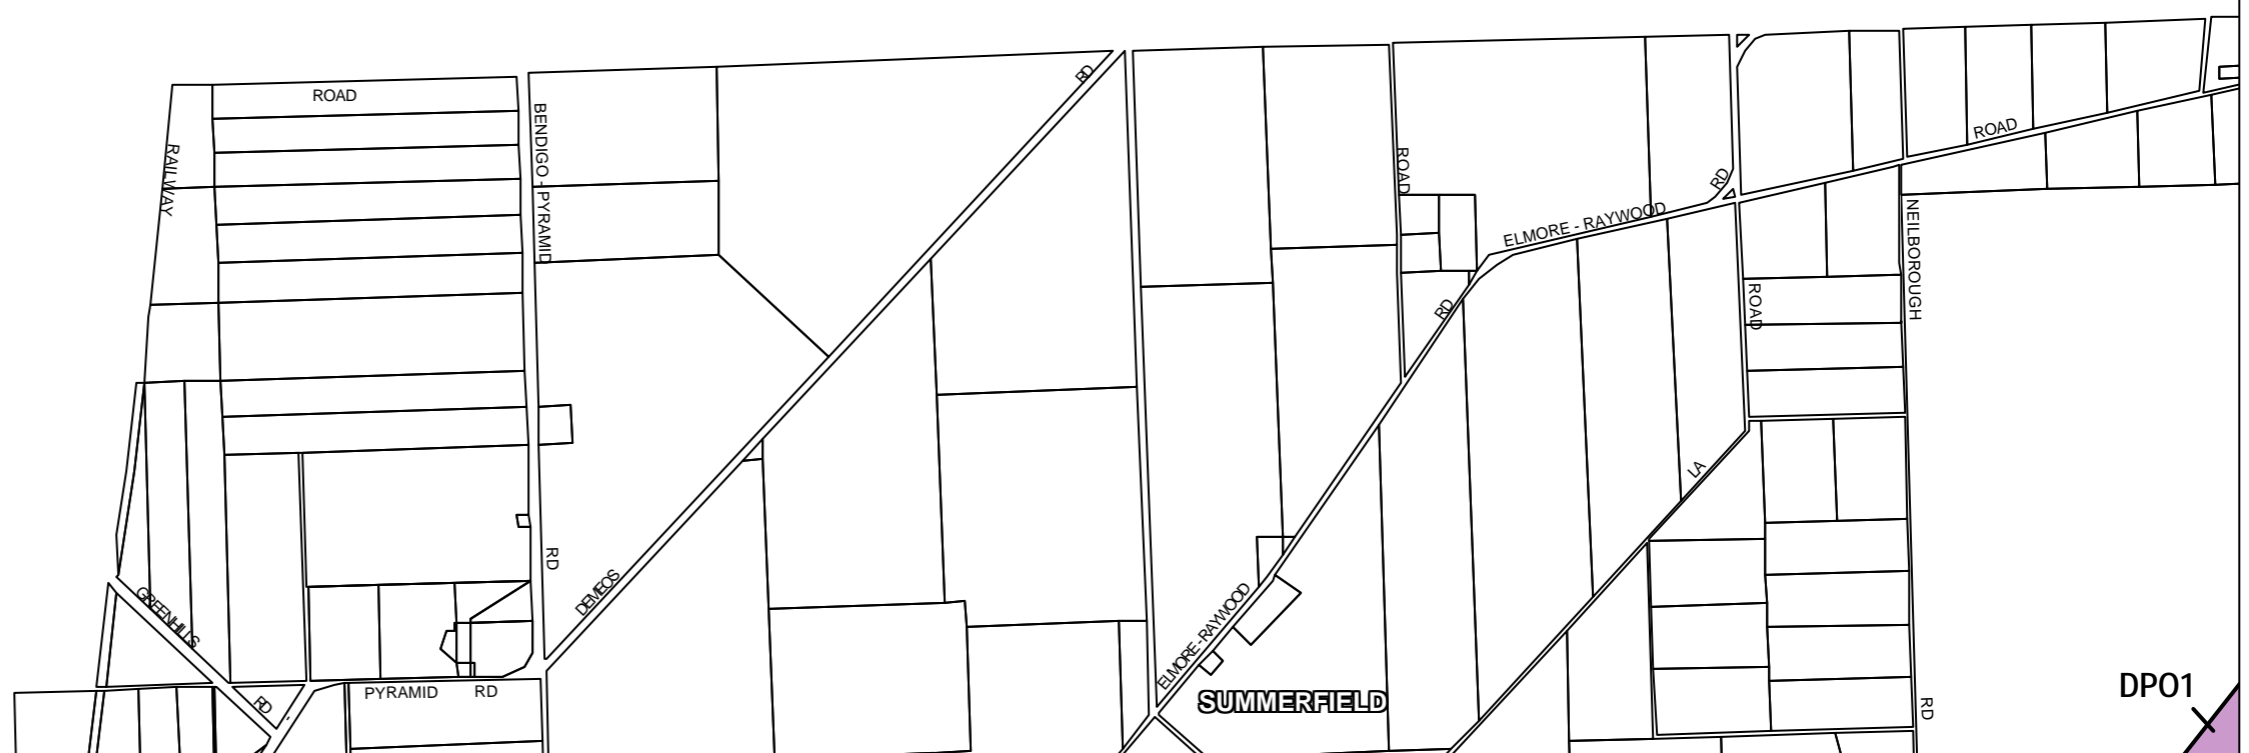

GREATER BENDIGO PLANNING SCHEME - LOCAL PROVISION

Overlays

DPO1 Development Plan Overlay - Schedule 1

AUSTRALIAN MAP GRID ZONE 55

Printed: 25/5/2007