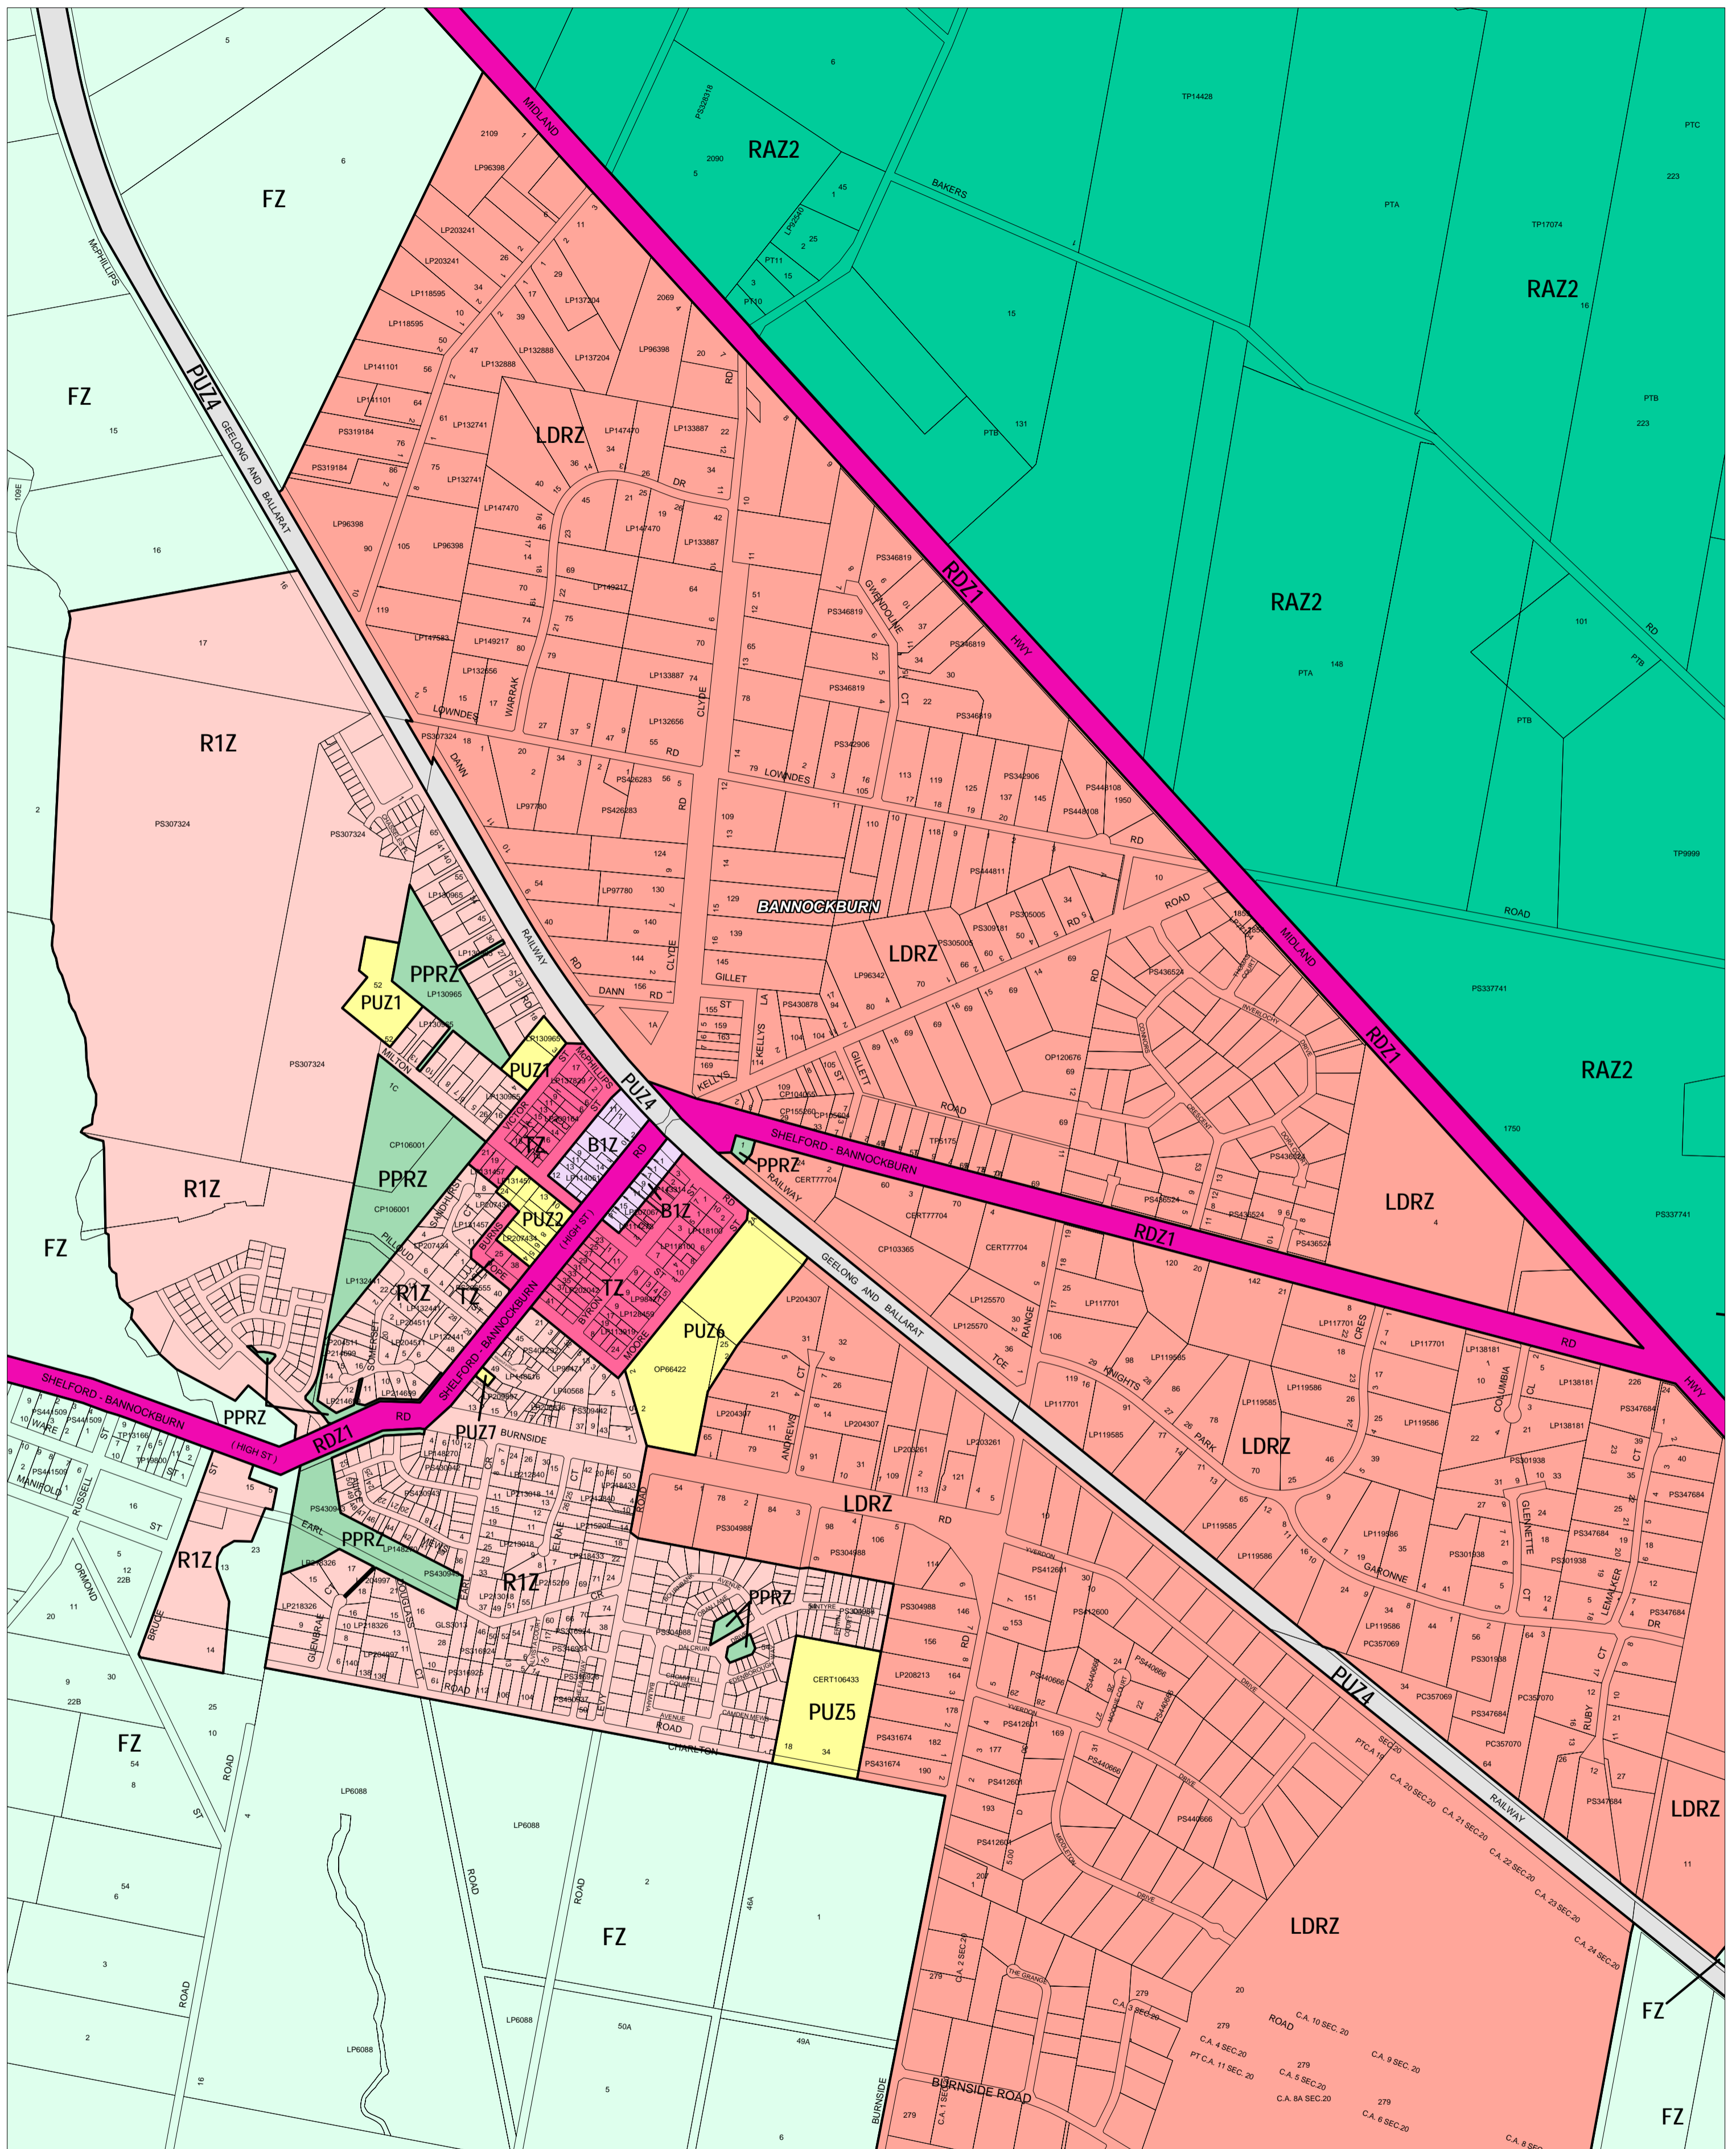

GOLDEN PLAINS PLANNING SCHEME - LOCAL PROVISION

Business	Public Land	Residential	Rural	Public Use Zone - Transport	Road Zone - Category 1
B1Z Business 1 Zone	PPRZ Public Park And Recreation Zone	LDRZ Low Density Residential Zone	FZ Farming Zone	PUZ1 Public Use Zone - Cemetery/Crematorium	RDZ1 Road Zone - Category 1
B2Z Business 2 Zone	PUZ2 Public Use Zone - Education	R1Z Residential 1 Zone	RAZ2 Rural Activity Zone - Schedule 2	PUZ5 Public Use Zone - Local Government	
	PUZ6 Public Use Zone - Other Public Use	TZ Township Zone		PUZ7 Public Use Zone - Service And Utility	

200 0 200 400 600 800 1000 m

AUSTRALIAN MAP GRID ZONE 54

INDEX TO ADJOINING METRIC SERIES MAP