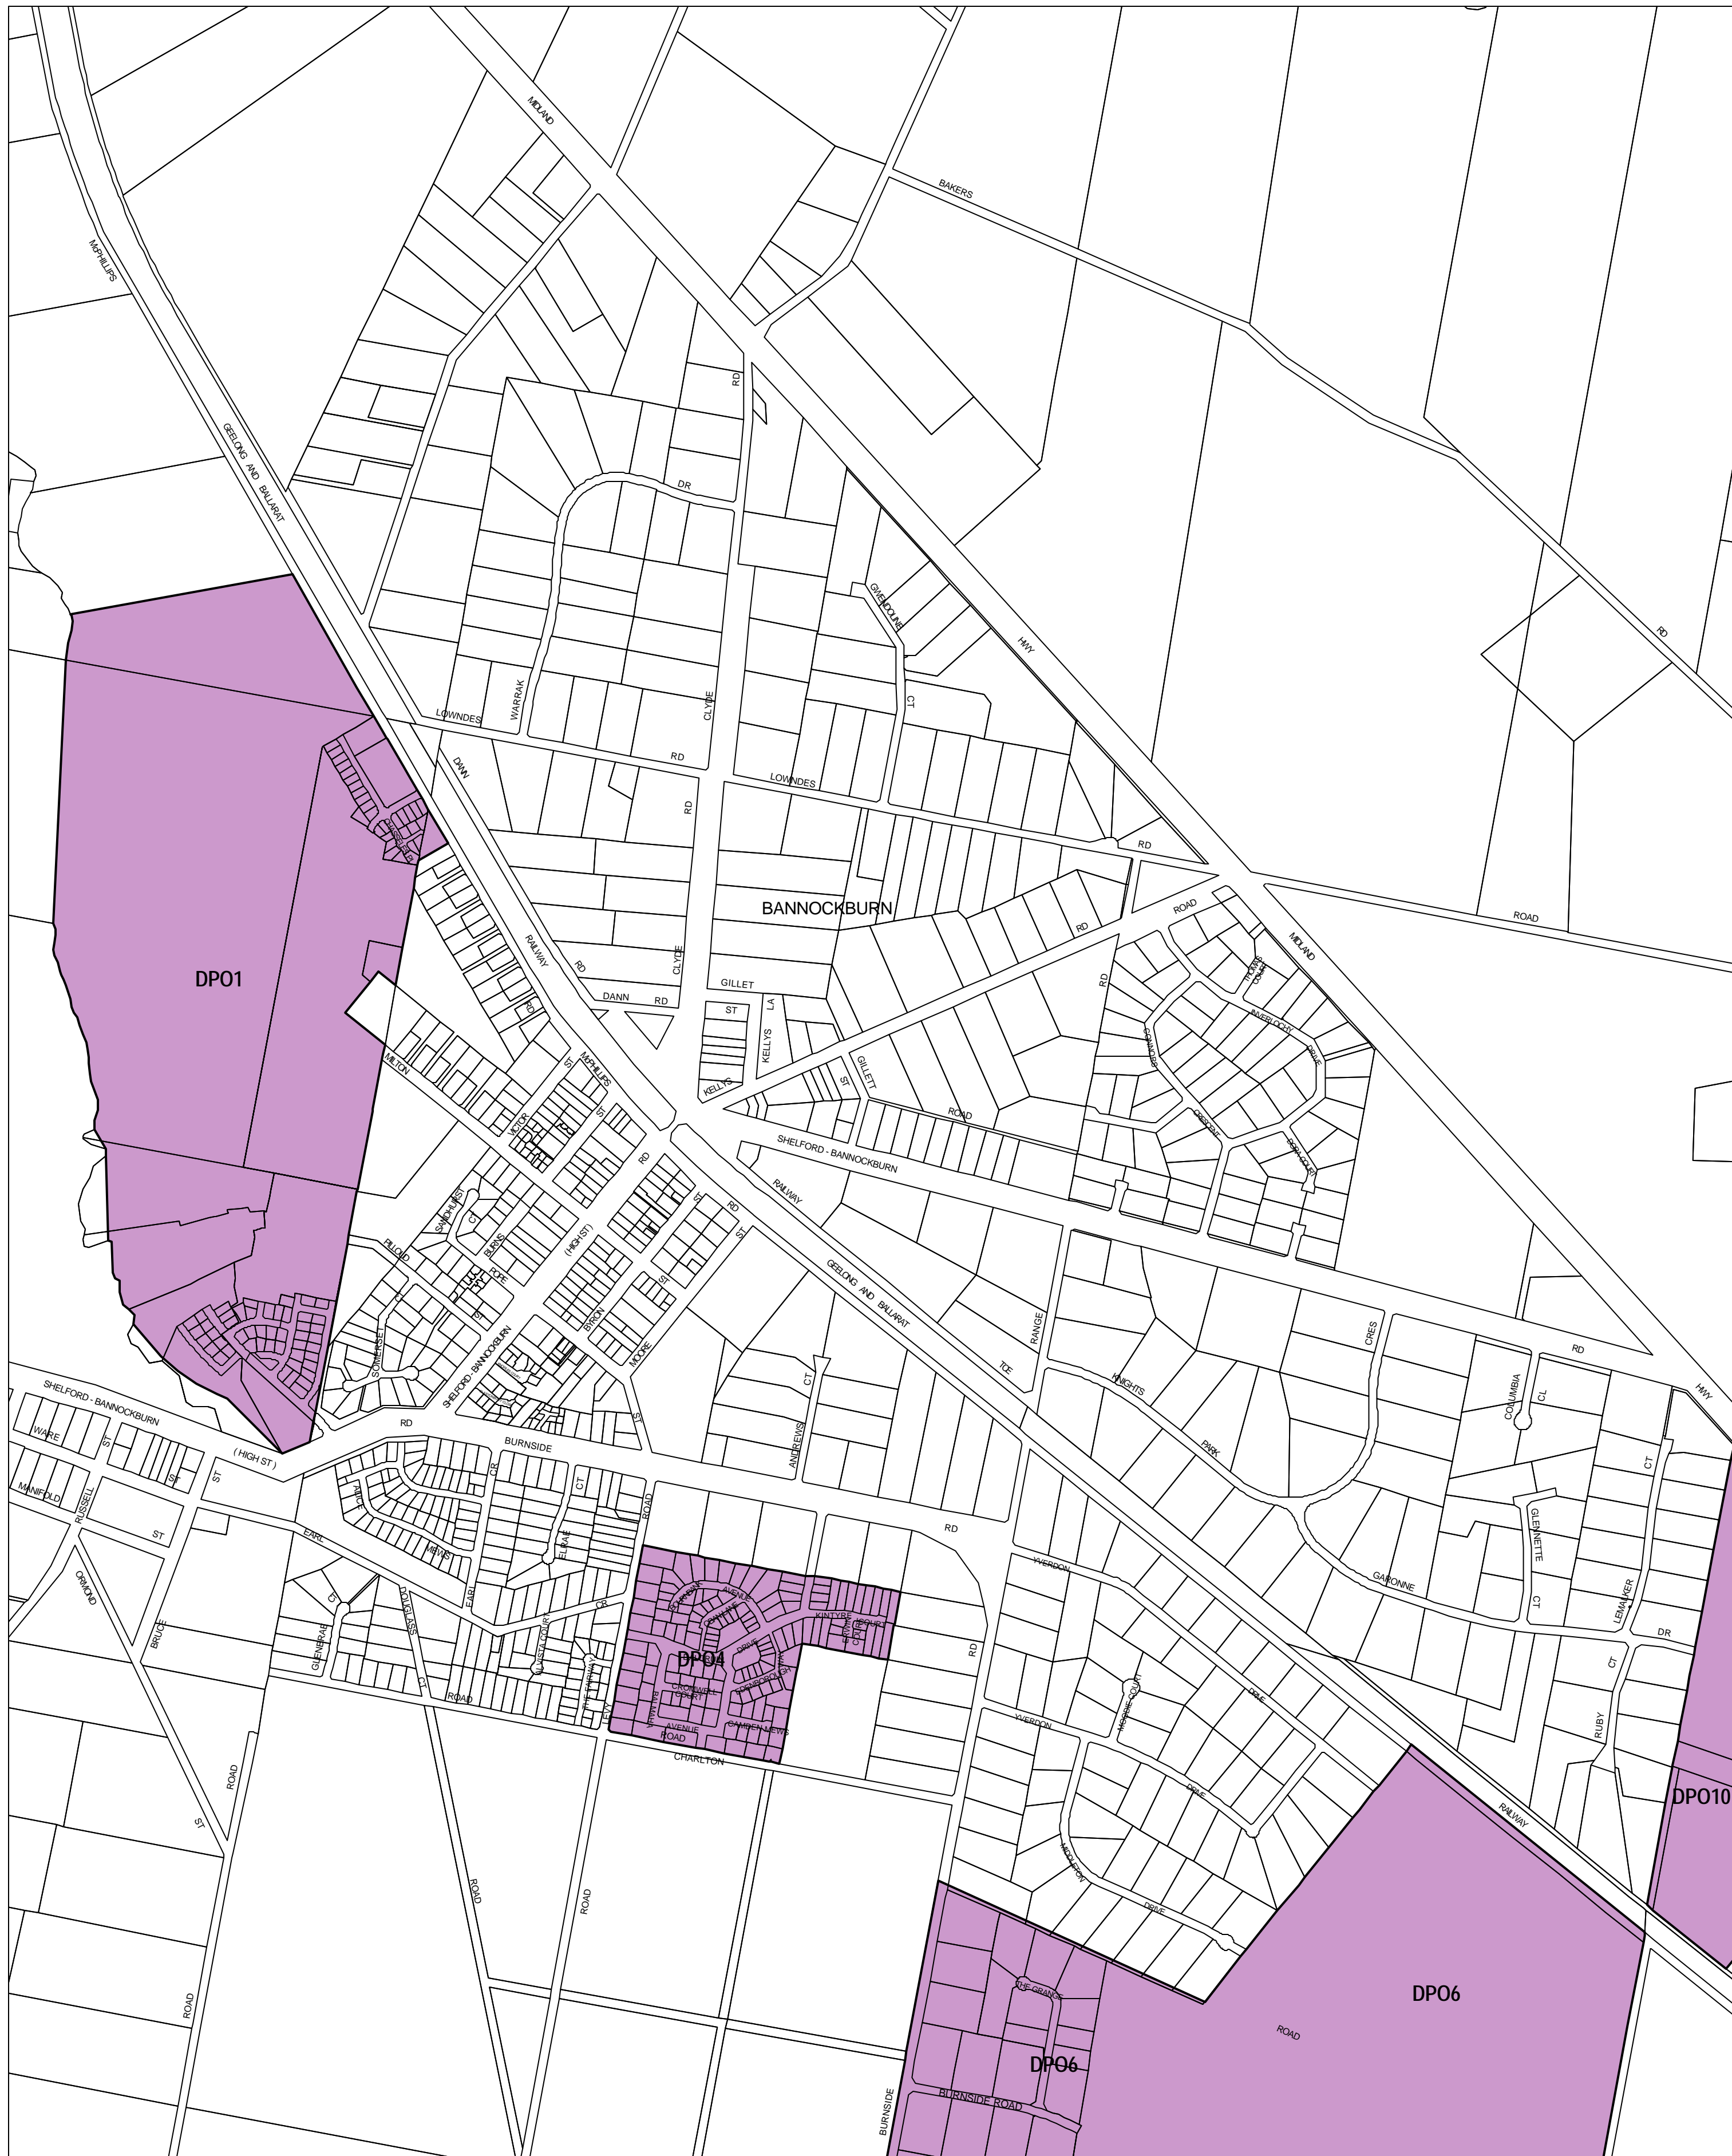

GOLDEN PLAINS PLANNING SCHEME - LOCAL PROVISION

Overlays	
	Development Plan Overlay - Schedule 1
	Development Plan Overlay - Schedule 10
	Development Plan Overlay - Schedule 4
	Development Plan Overlay - Schedule 6

200 400 600 800 1000 m

AUSTRALIAN MAP GRID ZONE 54

INDEX TO ADJOINING METRIC SERIES MAP

Printed: 30/7/2007

AMENDMENT C27