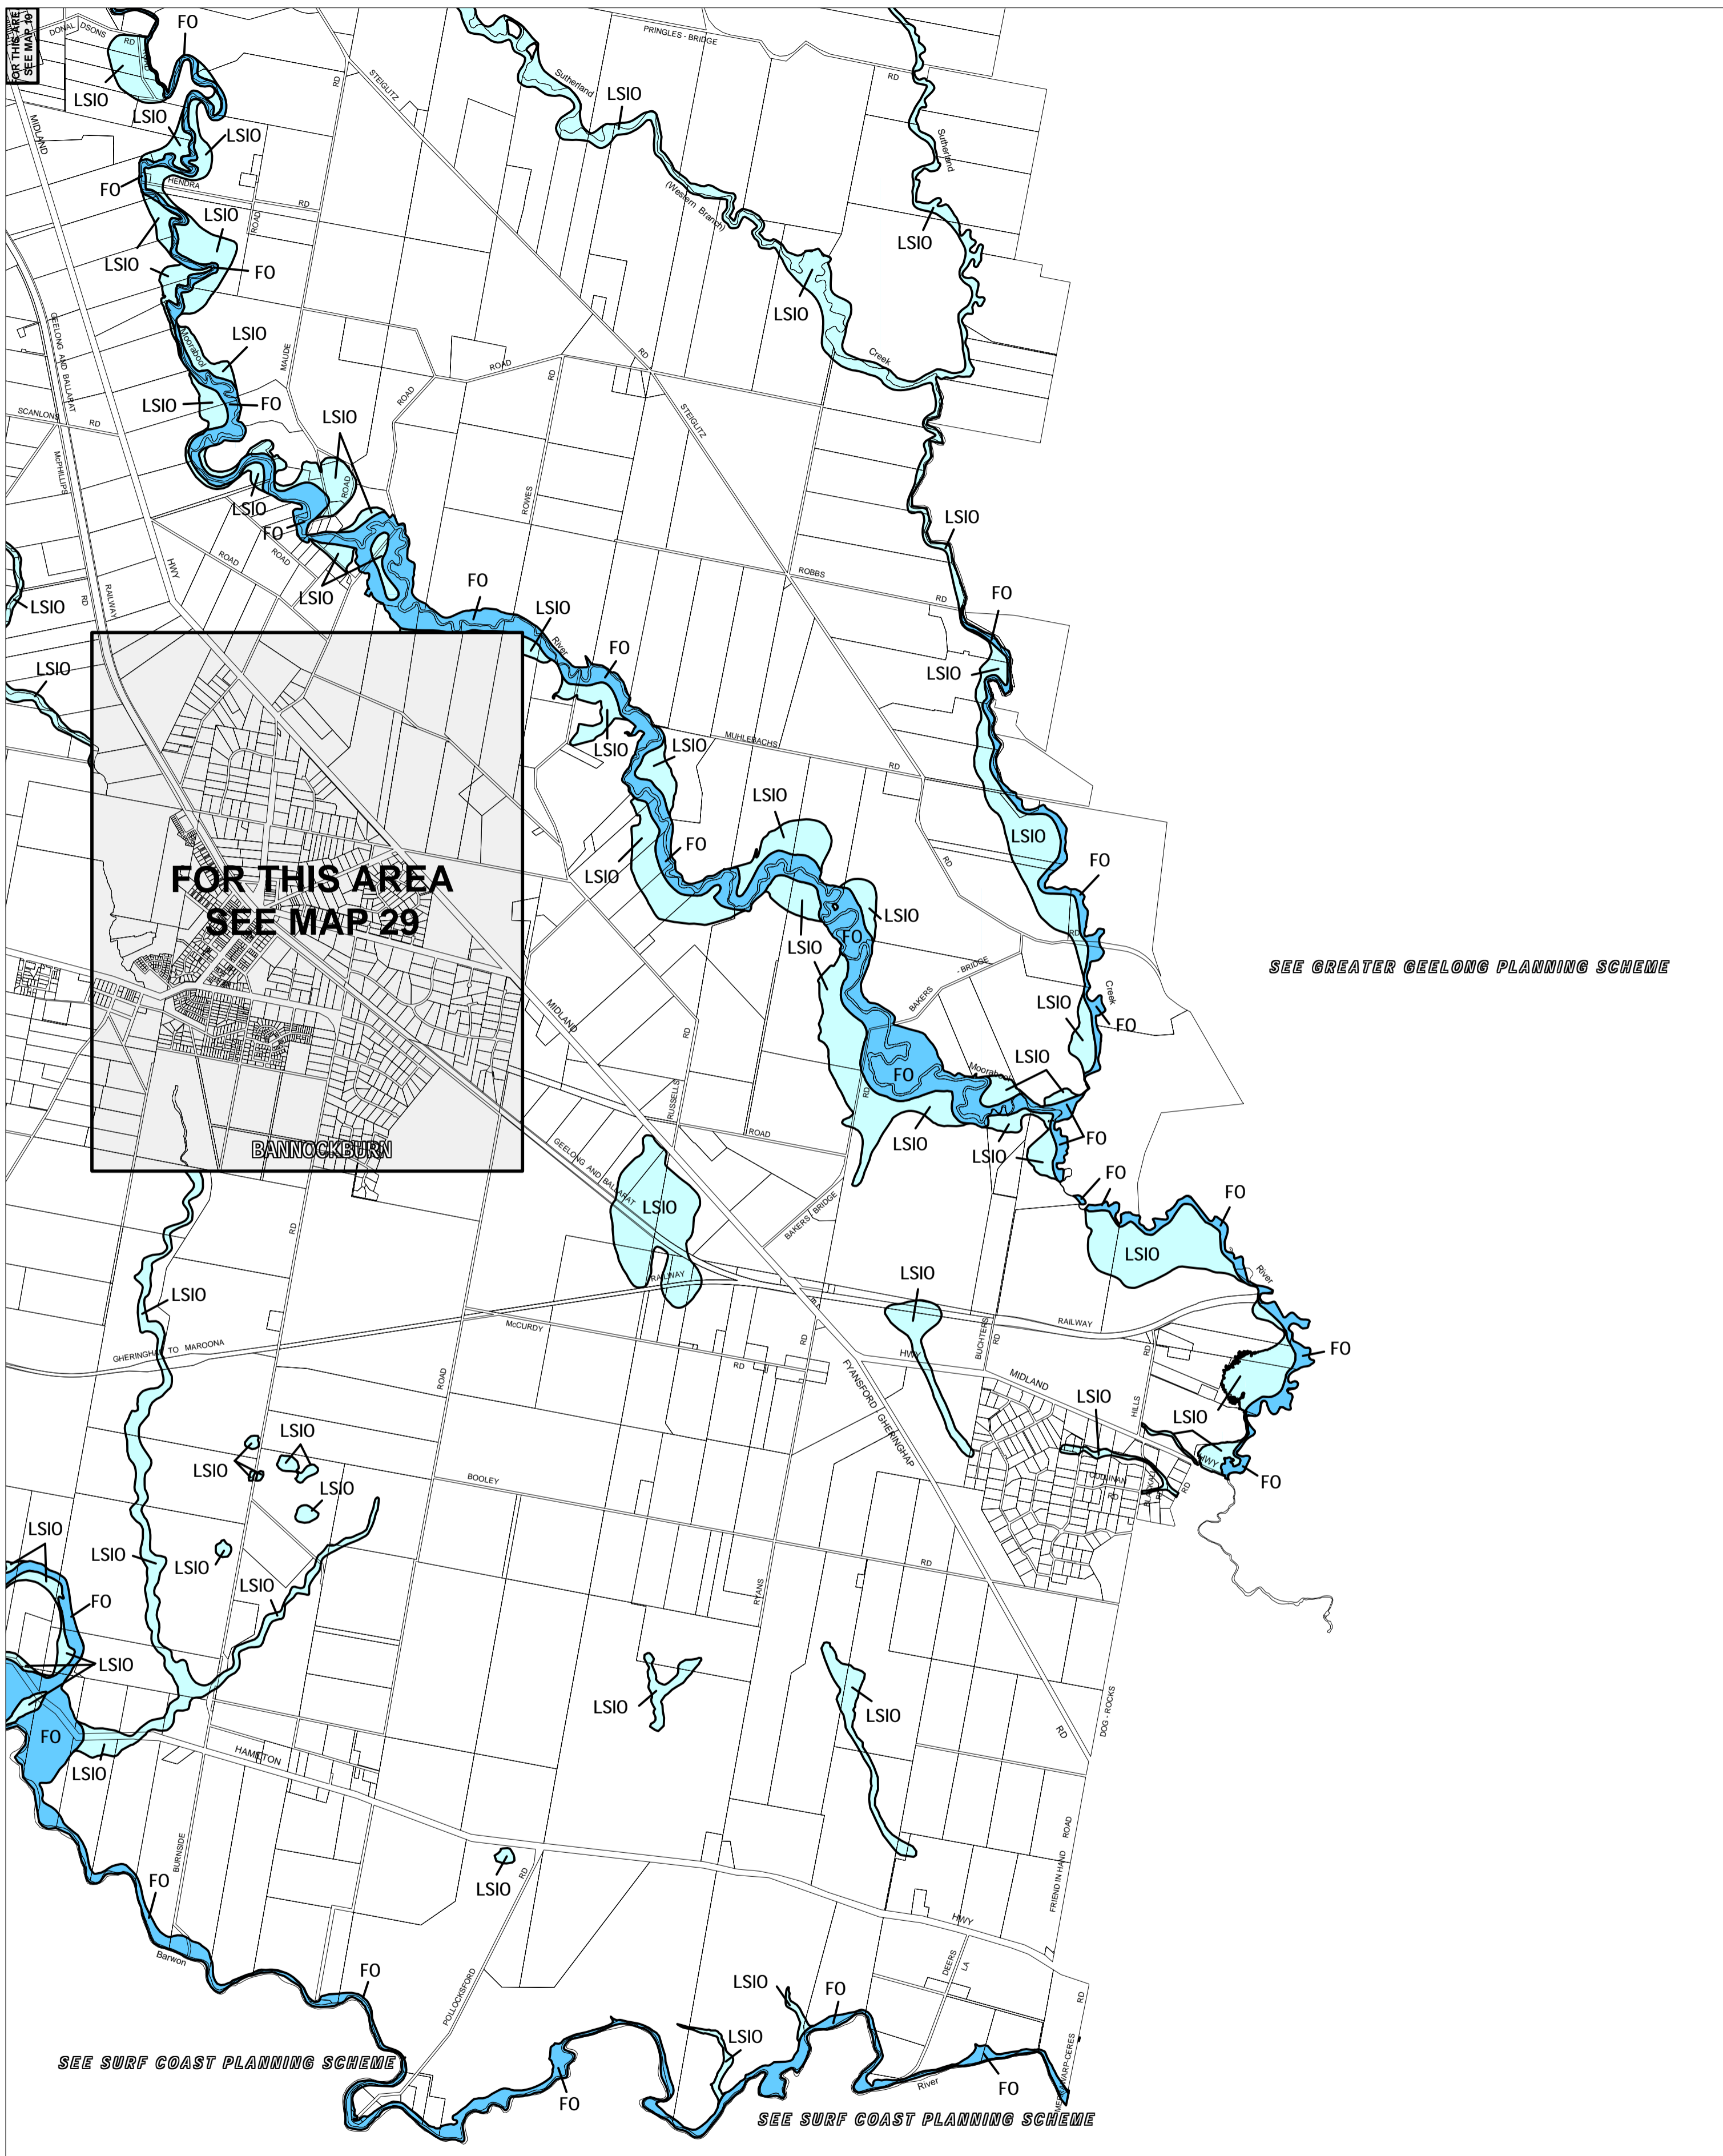

GOLDEN PLAINS PLANNING SCHEME - LOCAL PROVISION

Overlays

- Floodway Overlay
- Land Subject To Inundation Overlay

Printed: 5/3/2009

AMENDMENT C14