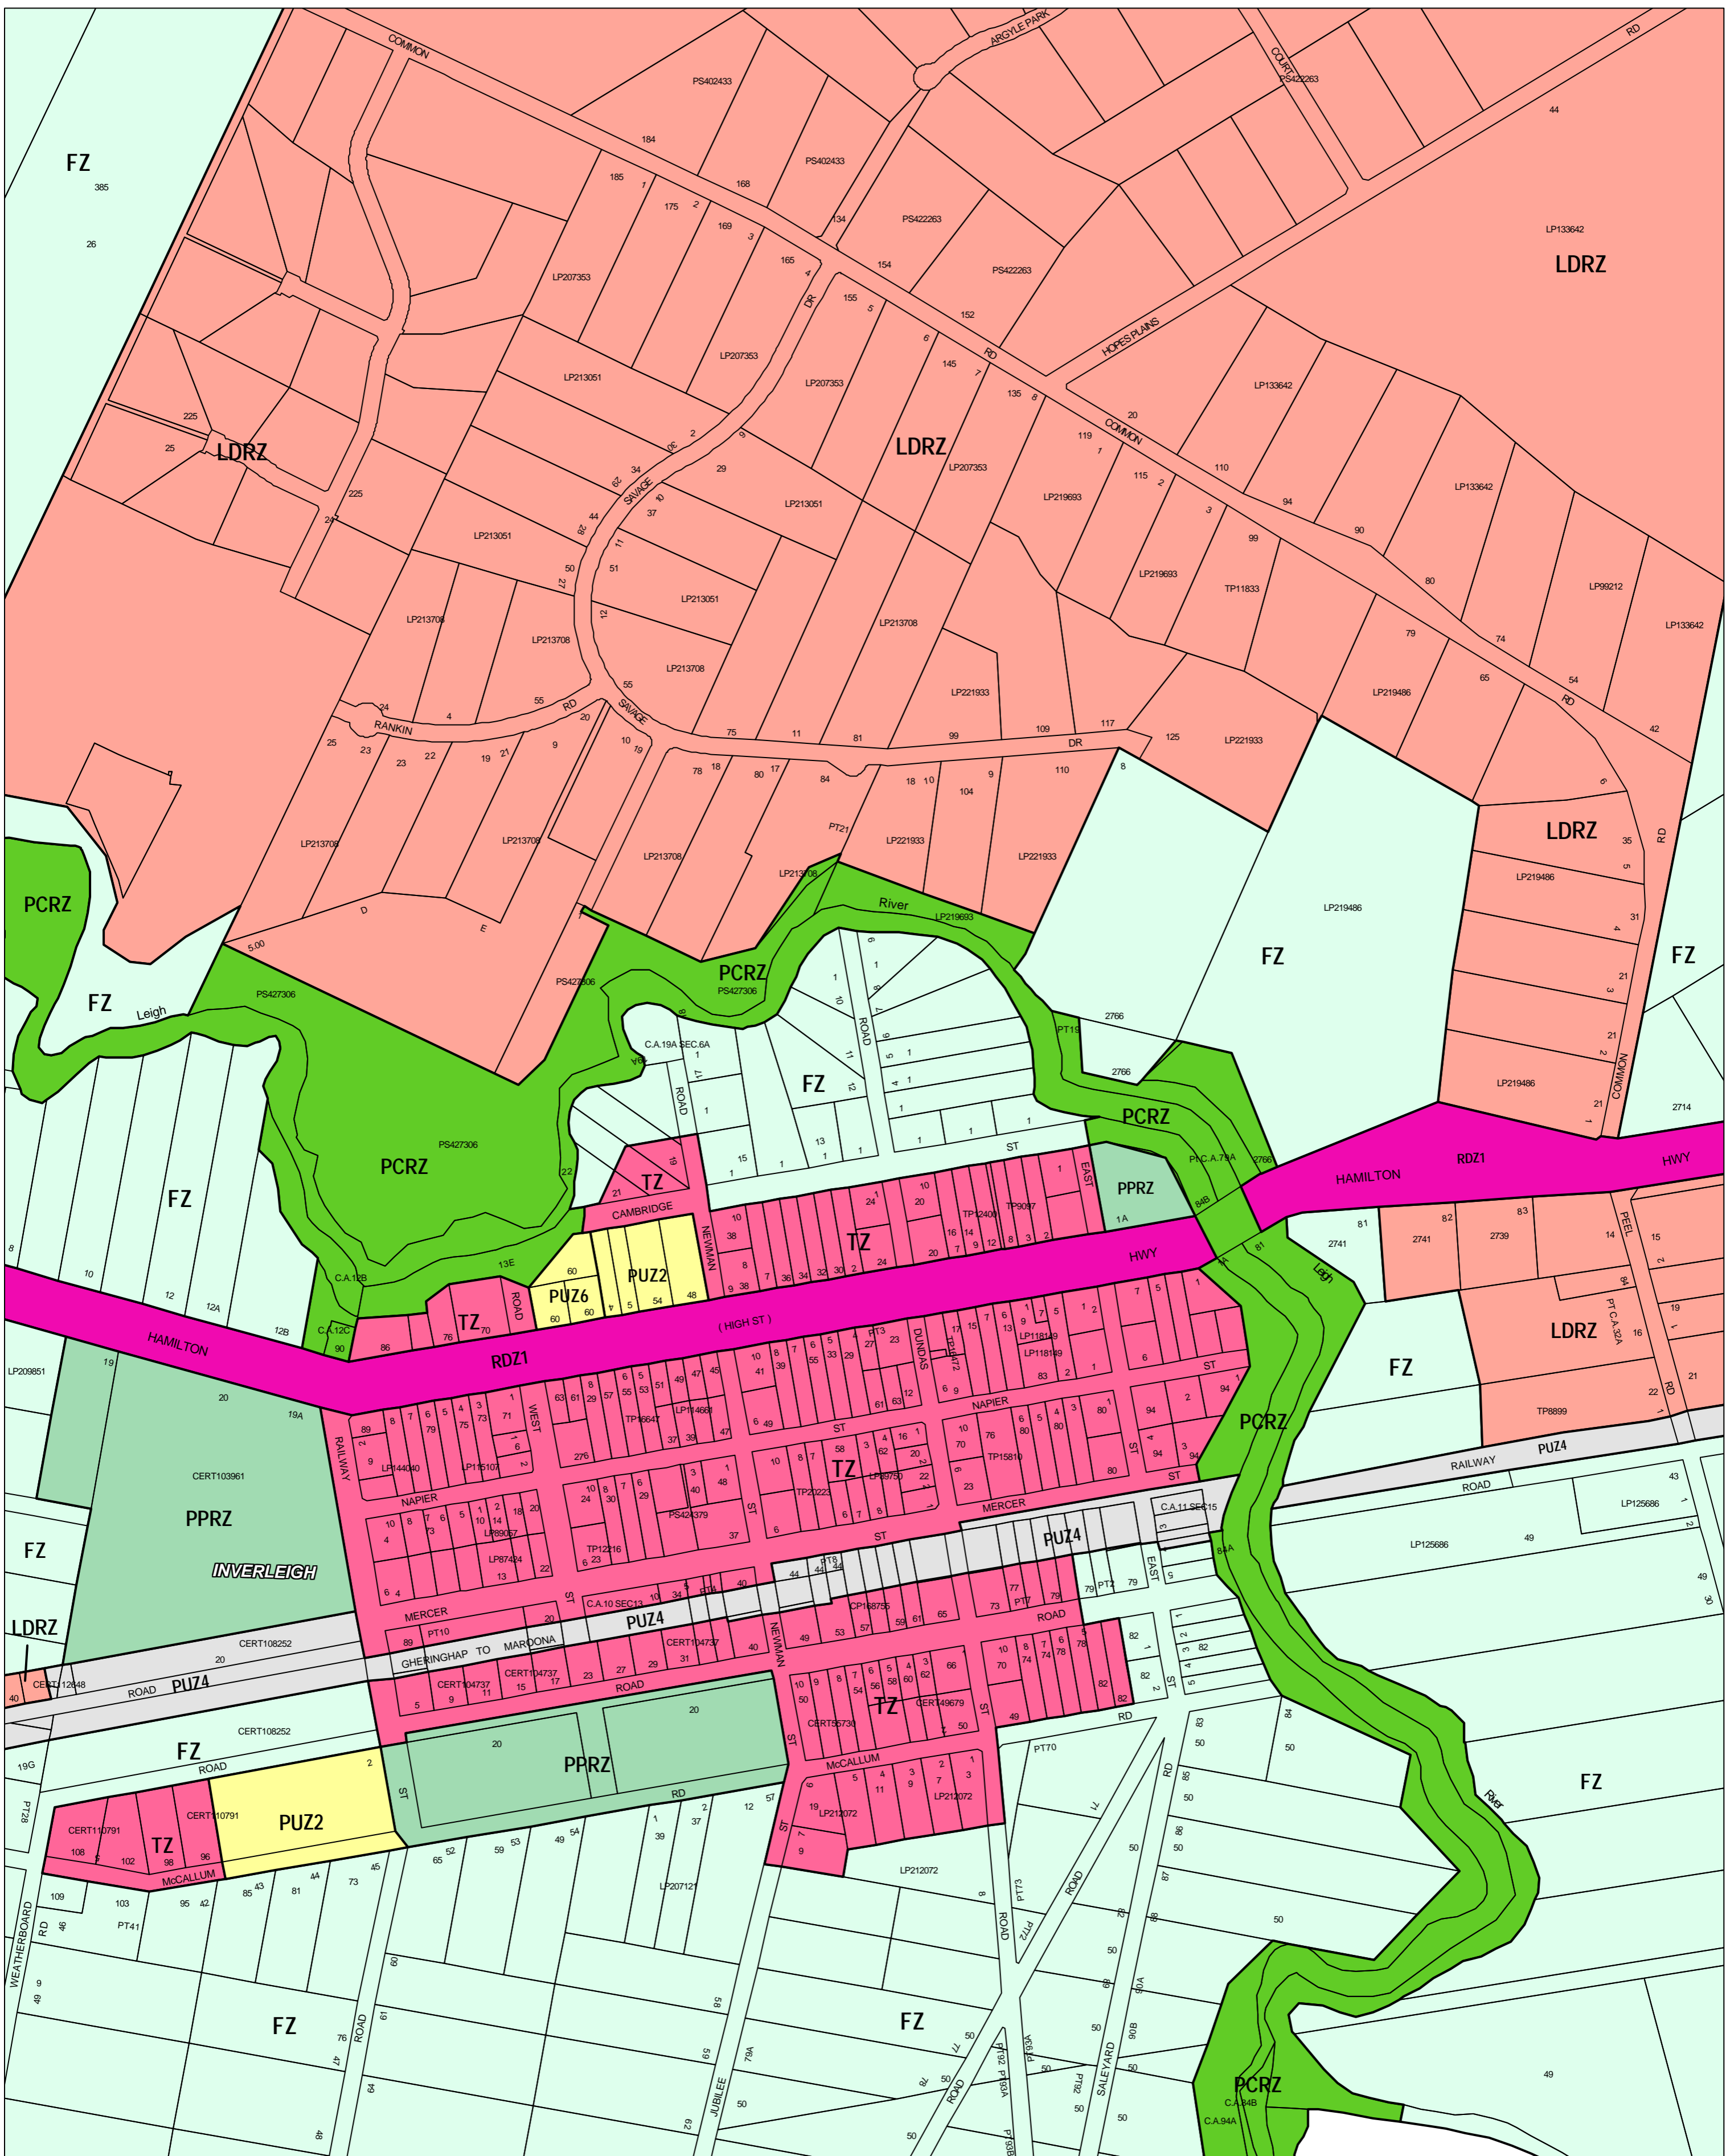

GOLDEN PLAINS PLANNING SCHEME - LOCAL PROVISION

Public Land		Rural	
	Public Conservation And Resource Zone		Farming Zone
	Public Park And Recreation Zone		
	Public Use Zone - Education		
	Public Use Zone - Local Government		
	Public Use Zone - Transport		
	Road Zone - Category 1		
Residential			
	Low Density Residential Zone		
	Township Zone		

100 10 100 200 300 400 500 m

AUSTRALIAN MAP GRID ZONE 54

INDEX TO ADJOINING METRIC SERIES MAP

Printed: 21/8/2009

AMENDMENT C38