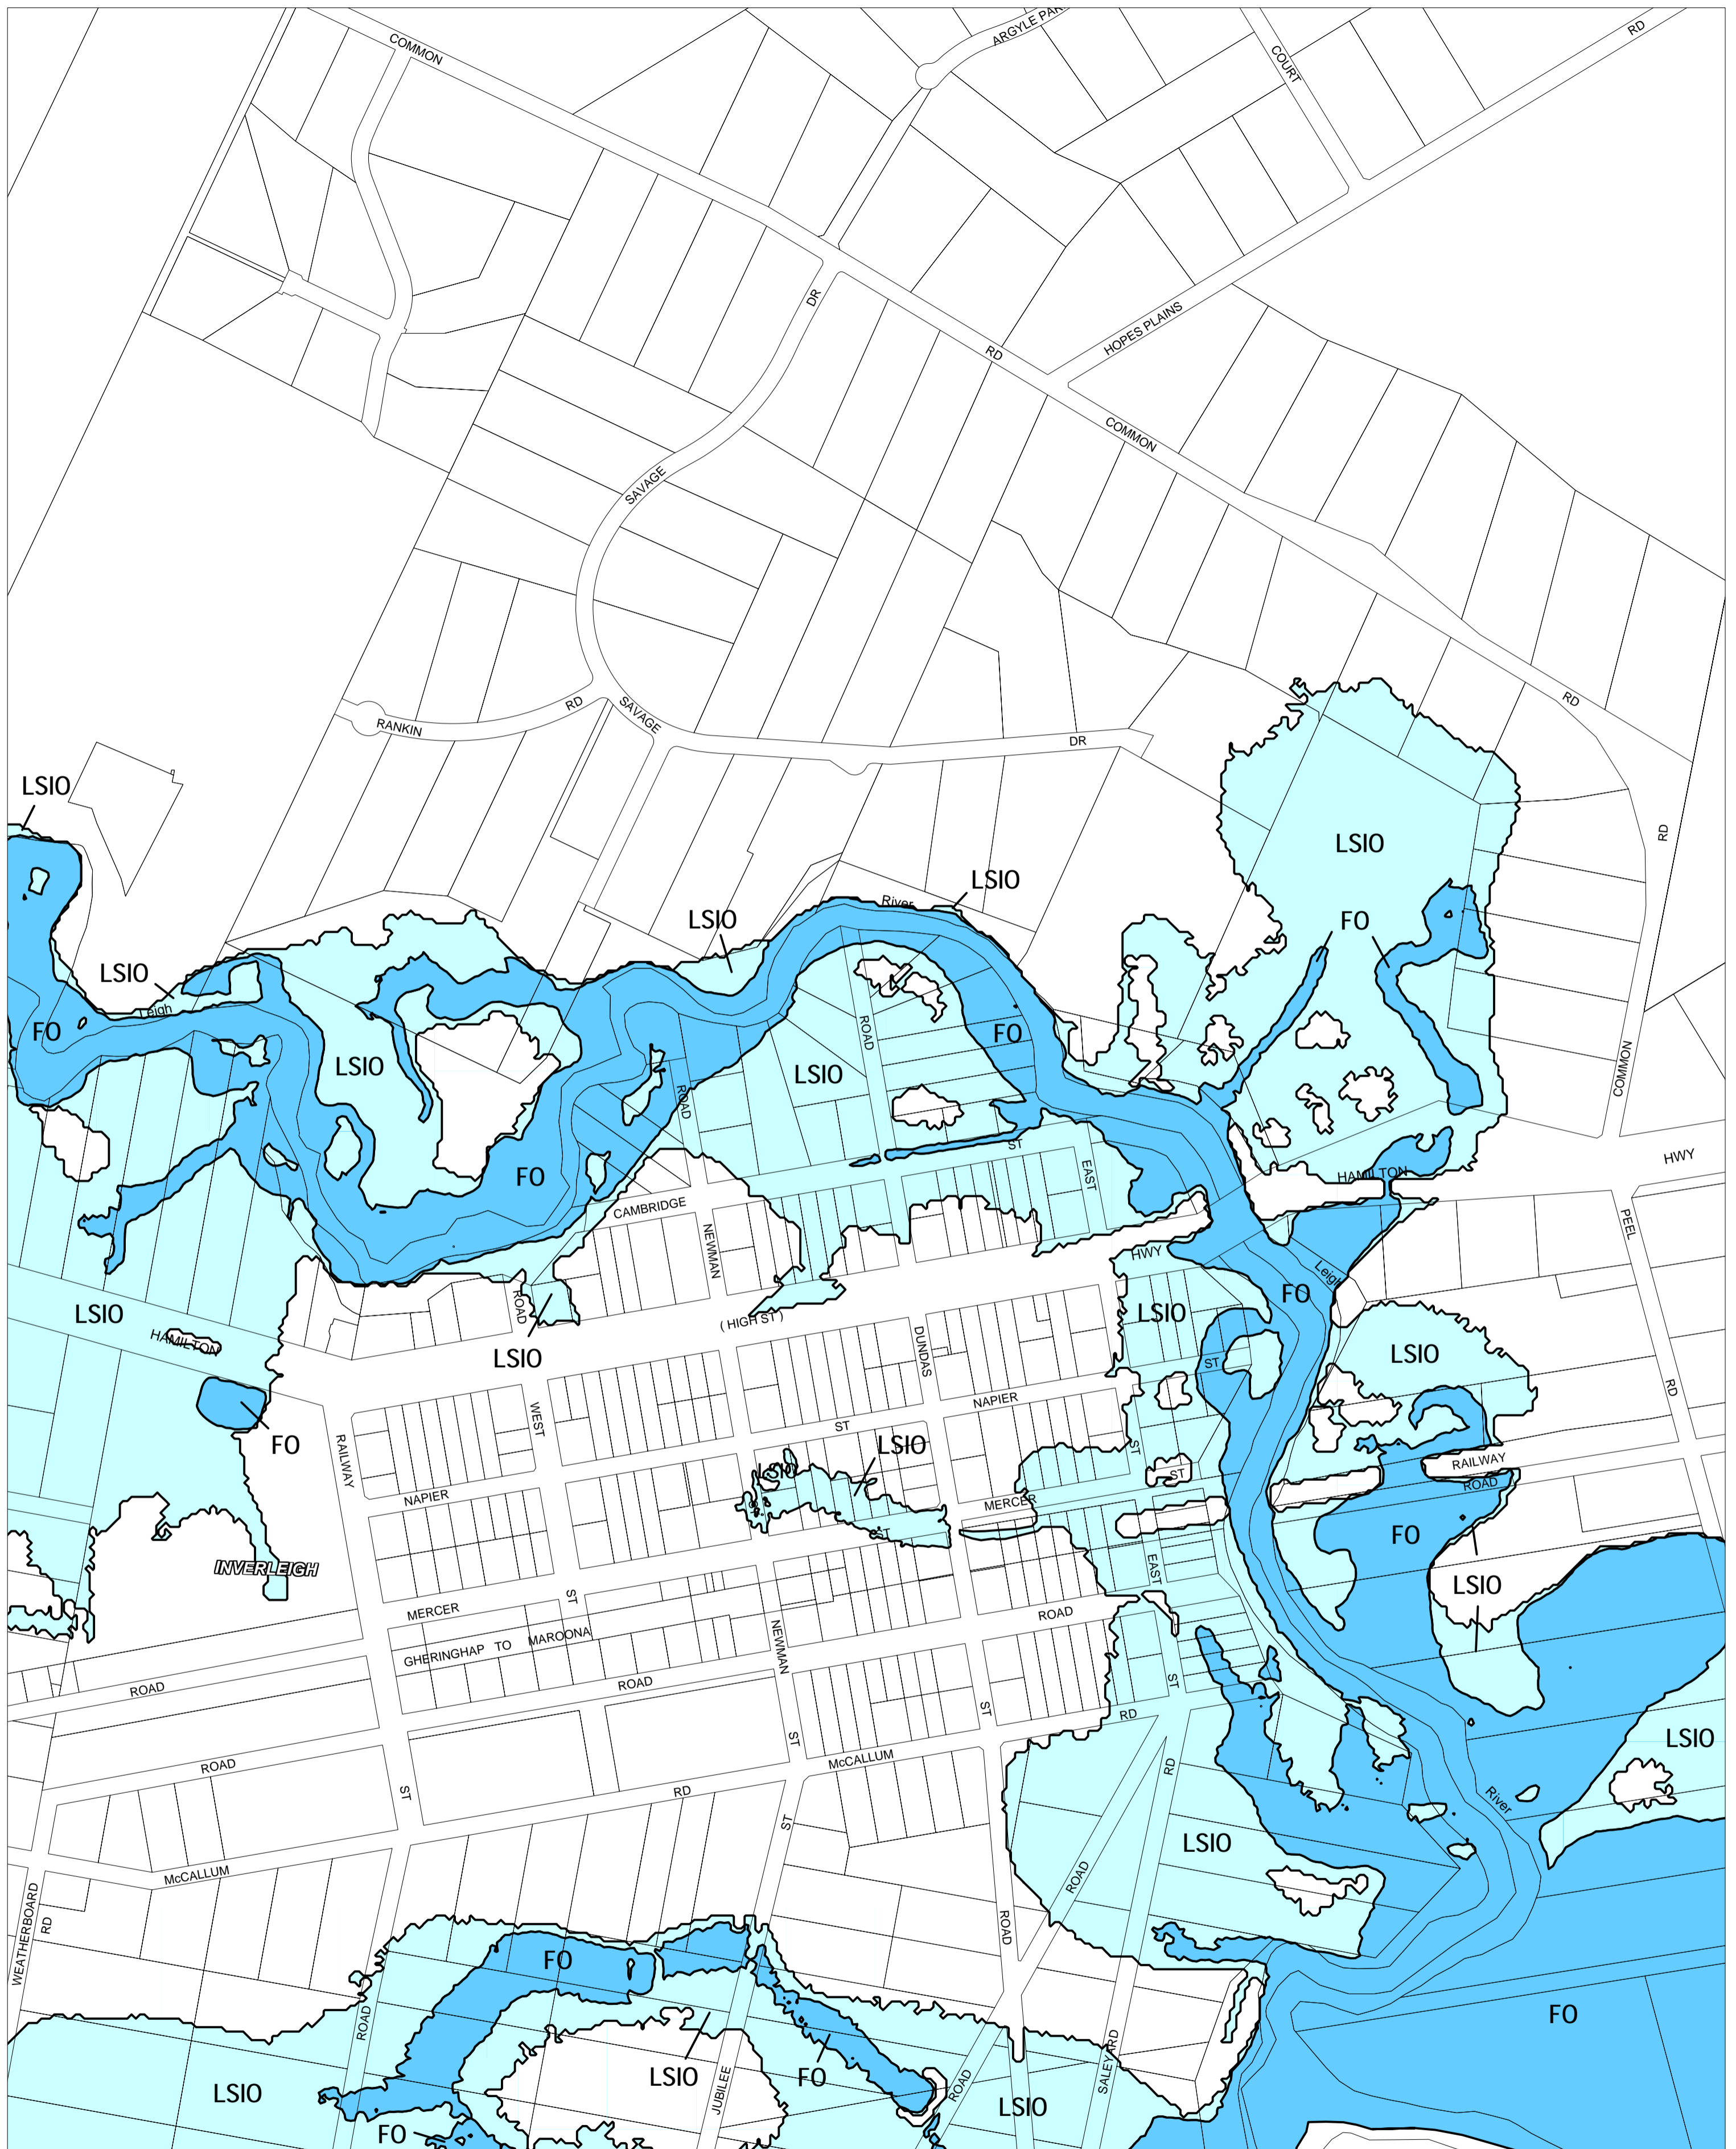

GOLDEN PLAINS PLANNING SCHEME - LOCAL PROVISION

Overlays

- FO Floodway Overlay
- LSIO Land Subject To Inundation Overlay

100 0 100 200 300 400 500 m

AUSTRALIAN MAP GRID ZONE 54

INDEX TO ADJOINING METRIC SERIES MAP

Printed: 5/3/2009

AMENDMENT C14